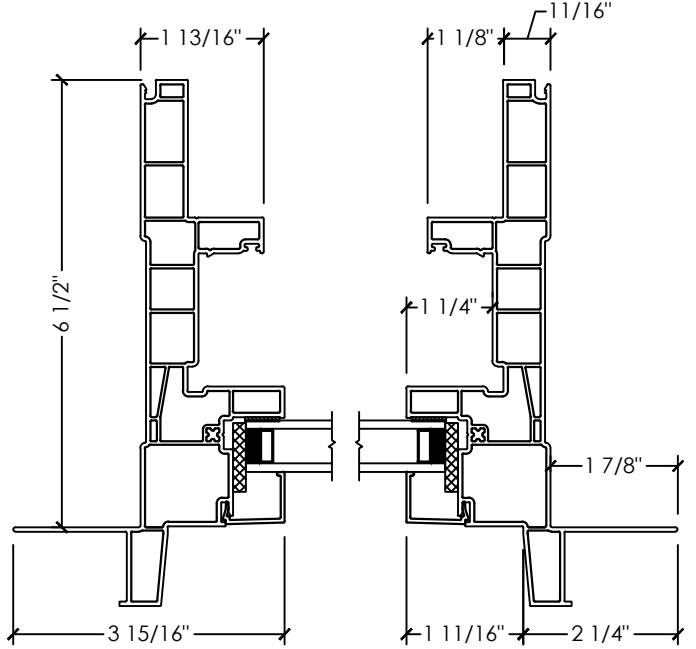

**A** SECTION DETAIL  
VERTICAL SLIDER SASH

**B** PLAN DETAIL  
V. SLIDER FIXED

**C** PLAN DETAIL  
V. SLIDER SASH

**Alpha 450 | Nailing Fin Monoframe**

Section Details | Dual Pane  
Vertical Slider-Fixed

**A** SECTION DETAIL  
VERTICAL SLIDER SASH

**B** PLAN DETAIL  
V. SLIDER FIXED-FIXED

**C** PLAN DETAIL  
V. SLIDER SASH-FIXED