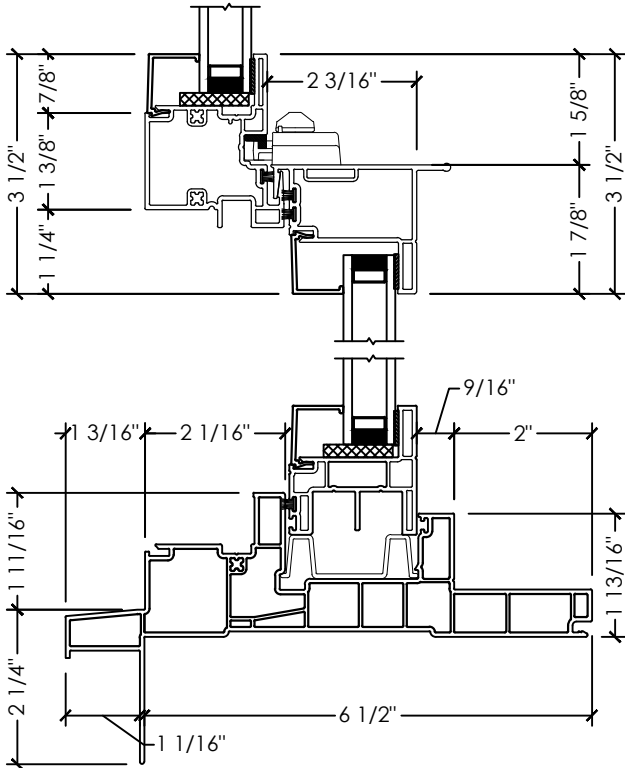

**A** SECTION DETAIL  
VERTICAL SLIDER SASH

**B** PLAN DETAIL  
V. SLIDER FIXED

**C** PLAN DETAIL  
V. SLIDER SASH

**Alpha 450 | Nailing Fin Monoframe**

Section Details | Dual Pane  
Vertical Slider-Fixed

**A** SECTION DETAIL  
VERTICAL SLIDER SASH

**B** PLAN DETAIL  
V. SLIDER FIXED-FIXED

**C** PLAN DETAIL  
V. SLIDER SASH-FIXED