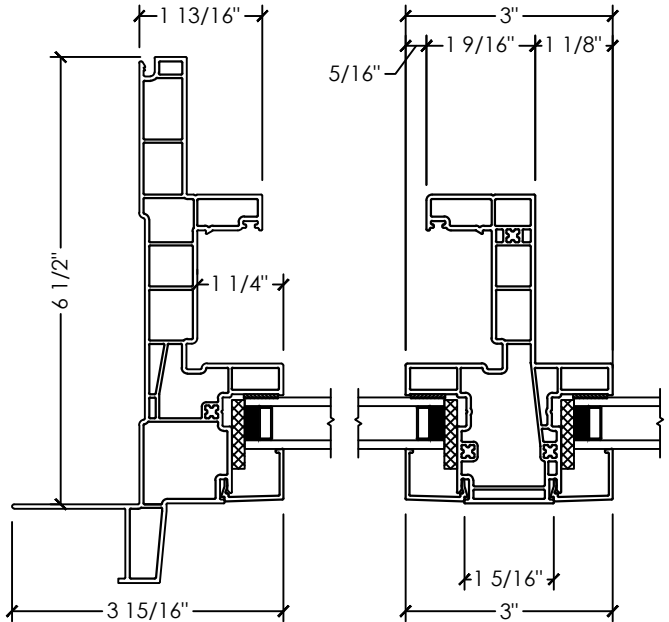

**A** SECTION DETAIL  
VERTICAL SLIDER SASH

**B** PLAN DETAIL  
V. SLIDER FIXED

**C** PLAN DETAIL  
V. SLIDER SASH

**Alpha 450 | Nailing Fin Monoframe**

Section Details | Dual Pane  
Vertical Slider-Fixed

**A** SECTION DETAIL  
VERTICAL SLIDER SASH

**B** PLAN DETAIL  
V. SLIDER FIXED-FIXED

**C** PLAN DETAIL  
V. SLIDER SASH-FIXED