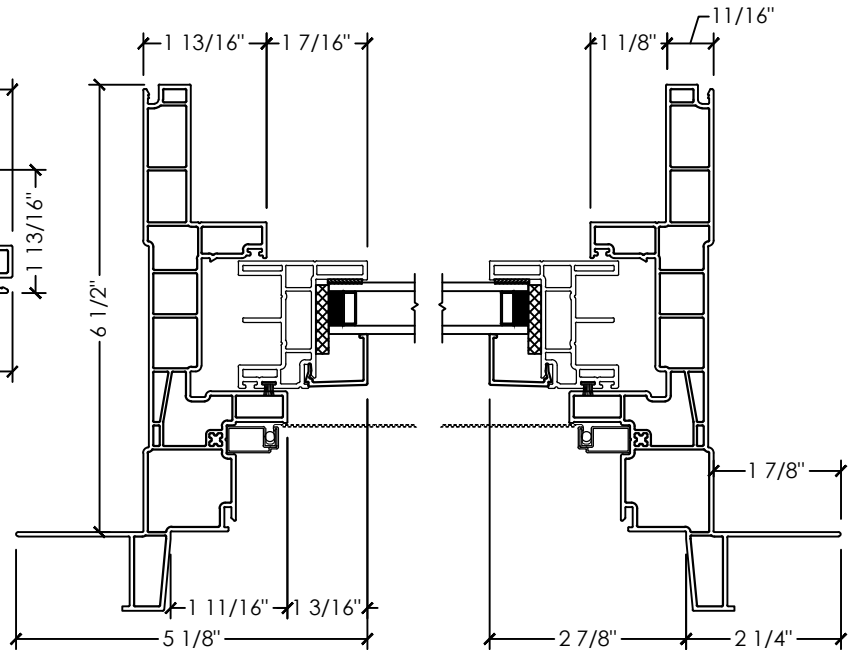

**A** SECTION DETAIL  
VERTICAL SLIDER SASH

**B** PLAN DETAIL  
V. SLIDER FIXED

**C** PLAN DETAIL  
V. SLIDER SASH

**Alpha 450 | Nailing Fin Monoframe**

Section Details | Dual Pane  
Vertical Slider-Fixed

**A** SECTION DETAIL  
VERTICAL SLIDER SASH

**B** PLAN DETAIL  
V. SLIDER FIXED-FIXED

**C** PLAN DETAIL  
V. SLIDER SASH-FIXED