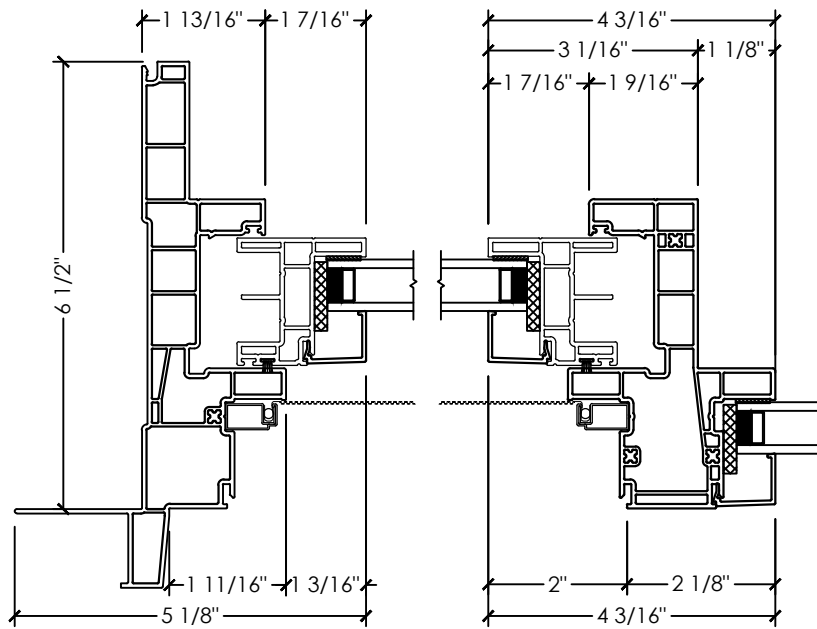

**A** SECTION DETAIL  
VERTICAL SLIDER SASH

**B** PLAN DETAIL  
V. SLIDER FIXED

**C** PLAN DETAIL  
V. SLIDER SASH

**Alpha 450 | Nailing Fin Monoframe**

Section Details | Dual Pane  
Vertical Slider-Fixed

**A** SECTION DETAIL  
VERTICAL SLIDER SASH

**B** PLAN DETAIL  
V. SLIDER FIXED-FIXED

**C** PLAN DETAIL  
V. SLIDER SASH-FIXED