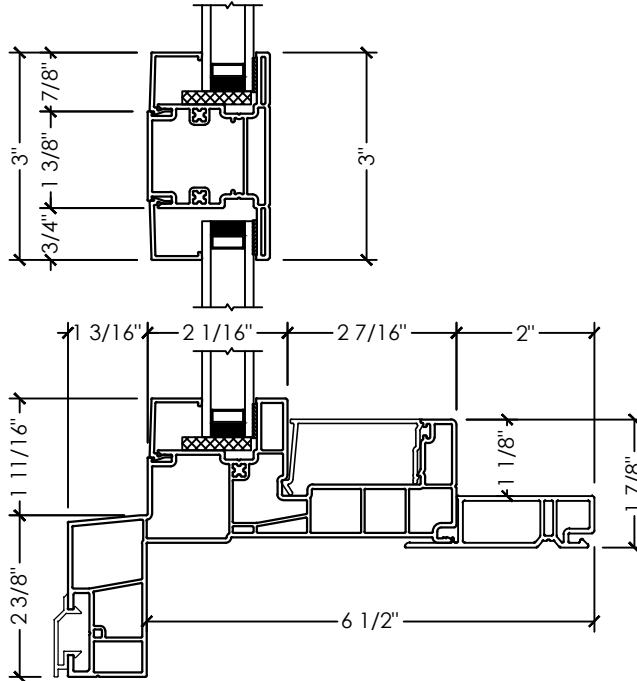

Alpha 450 | Brickmould Monoframe

Section Details | Dual Pane
Fixed

A SECTION DETAIL
FIXED

B PLAN DETAIL
FIXED

Alpha 450 | Brickmould Monoframe

Section Details | Dual Pane
Fixed-Fixed

A SECTION DETAIL
FIXED OVER FIXED

B PLAN DETAIL
FIXED-FIXED