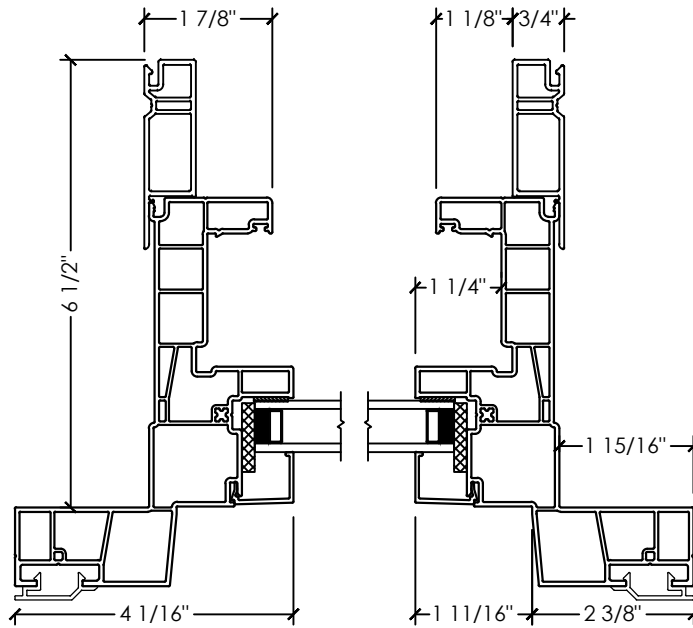

Alpha 450 | Brickmould Monoframe

Section Details | Dual Pane
Fixed

A SECTION DETAIL
FIXED

B PLAN DETAIL
FIXED

Alpha 450 | Brickmould Monoframe

Section Details | Dual Pane
Fixed-Fixed

A SECTION DETAIL
FIXED OVER FIXED

B PLAN DETAIL
FIXED-FIXED