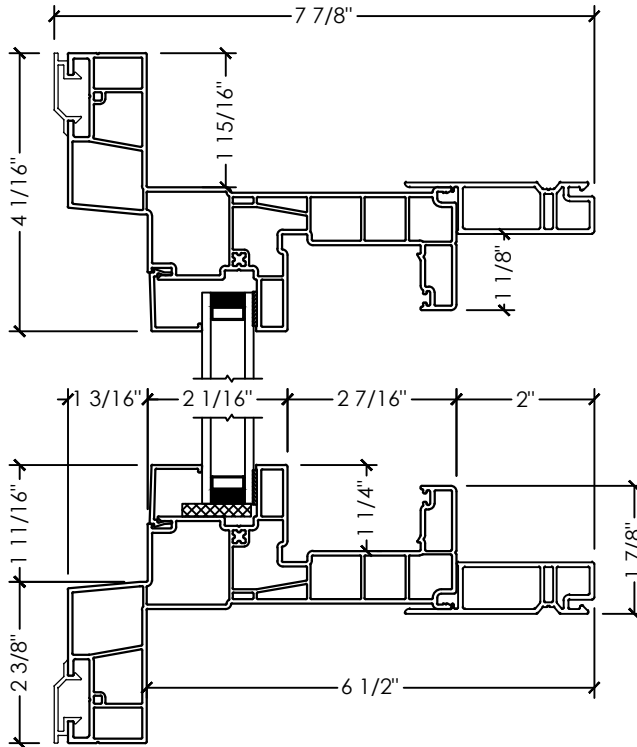

Alpha 450 | Brickmould Monoframe

Section Details | Dual Pane
Fixed

A SECTION DETAIL
FIXED

B PLAN DETAIL
FIXED

Alpha 450 | Brickmould Monoframe

Section Details | Dual Pane
Fixed-Fixed

A SECTION DETAIL
FIXED OVER FIXED

B PLAN DETAIL
FIXED-FIXED