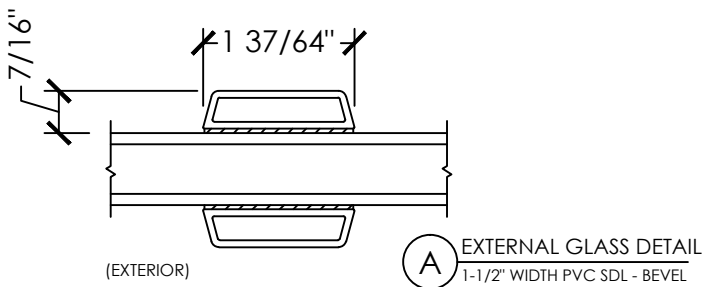

Hybridex 800

Section Details | Dual Pane
Grilles Between Glass (GBG) & Simulated Divide Lite (SDL)

Hybridex 800

Section Details | Triple Pane
Grilles Between Glass (GBG) & Simulated Divide Lite (SDL)