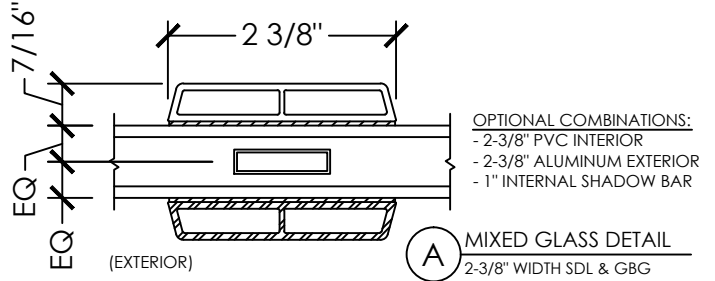

Hybridex 800

Section Details | Dual Pane
Grilles Between Glass (GBG) & Simulated Divide Lite (SDL)

Hybridex 800

Section Details | Triple Pane
Grilles Between Glass (GBG) & Simulated Divide Lite (SDL)