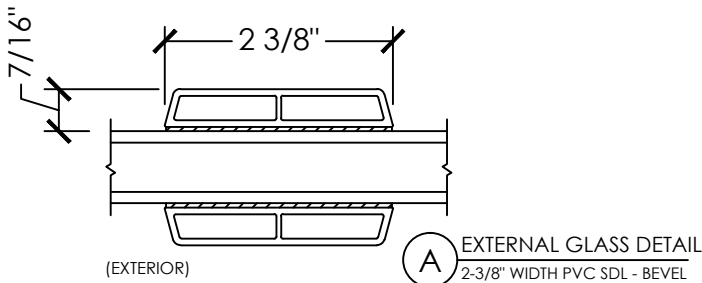

Hybridex 800

Section Details | Dual Pane
Grilles Between Glass (GBG) & Simulated Divide Lite (SDL)

Hybridex 800

Section Details | Triple Pane
Grilles Between Glass (GBG) & Simulated Divide Lite (SDL)