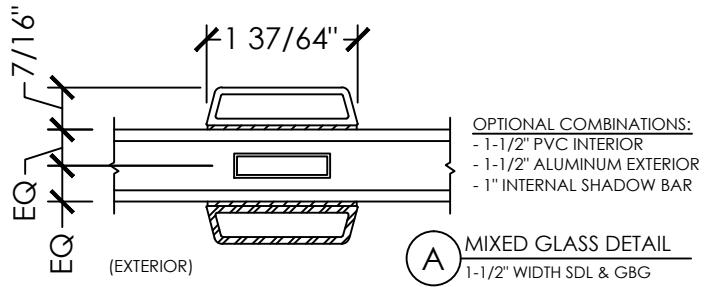

Hybridex 800

Section Details | Dual Pane
Grilles Between Glass (GBG) & Simulated Divide Lite (SDL)

Hybridex 800

Section Details | Triple Pane
Grilles Between Glass (GBG) & Simulated Divide Lite (SDL)