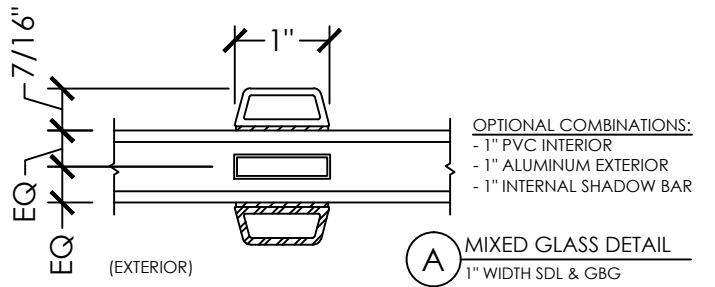

Hybridex 800

Section Details | Dual Pane
Grilles Between Glass (GBG) & Simulated Divide Lite (SDL)

Hybridex 800

Section Details | Triple Pane
Grilles Between Glass (GBG) & Simulated Divide Lite (SDL)