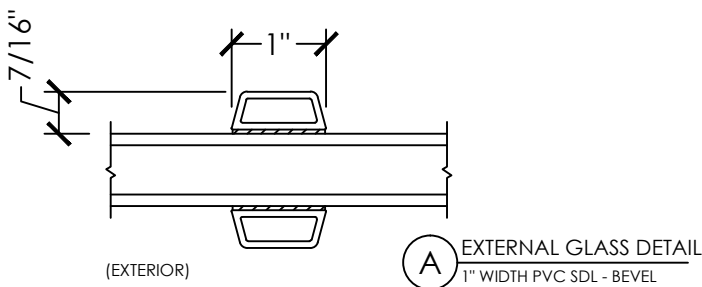

Hybridex 800

Section Details | Dual Pane
Grilles Between Glass (GBG) & Simulated Divide Lite (SDL)

Hybridex 800

Section Details | Triple Pane
Grilles Between Glass (GBG) & Simulated Divide Lite (SDL)