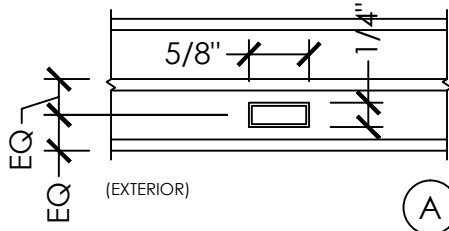

# Omega 750 | Nailing Fin Monoframe

Section Details | Triple Pane  
Grilles Between Glass (GBG) & Simulated Divide Lite (SDL)

**(A)** INTERNAL GLASS DETAIL  
1" WIDTH METAL GBG

**(A)** EXTERNAL GLASS DETAIL  
2-3/8" WIDTH SDL & GBG

OPTIONAL COMBINATION:  
- 2-3/8" PVC SDL - FLAT  
- 1" INTERNAL SHADOW BAR

**(A)** INTERNAL GLASS DETAIL  
5/8" WIDTH METAL GBG

**(A)** EXTERNAL GLASS DETAIL  
1-1/2" WIDTH SDL & GBG

OPTIONAL COMBINATIONS:  
- 1-1/2" PVC SDL - FLAT  
- 1" INTERNAL SHADOW BAR

**(A)** INTERNAL GLASS DETAIL  
5/16" WIDTH METAL GBG

**(A)** EXTERNAL GLASS DETAIL  
1" WIDTH SDL & GBG

OPTIONAL COMBINATIONS:  
- 1" PVC SDL - FLAT  
- 1" INTERNAL SHADOW BAR

**(A)** EXTERNAL GLASS DETAIL  
2-3/8" WIDTH PVC SDL - FLAT

**(A)** EXTERNAL GLASS DETAIL  
1-1/2" WIDTH PVC SDL - FLAT

**(A)** EXTERNAL GLASS DETAIL  
1" WIDTH PVC SDL - FLAT