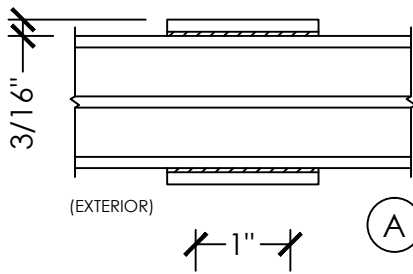

OPTIONAL COMBINATION:  
- 2-3/8" PVC SDL - FLAT  
- 1" INTERNAL SHADOW BAR

**(A)** INTERNAL GLASS DETAIL  
5/8" WIDTH METAL GBG

**(A)** EXTERNAL GLASS DETAIL  
1-1/2" WIDTH SDL & GBG

OPTIONAL COMBINATIONS:  
- 1-1/2" PVC SDL - FLAT  
- 1" INTERNAL SHADOW BAR

**(A)** INTERNAL GLASS DETAIL  
5/16" WIDTH METAL GBG

**(A)** EXTERNAL GLASS DETAIL  
1" WIDTH SDL & GBG

OPTIONAL COMBINATIONS:  
- 1" PVC SDL - FLAT  
- 1" INTERNAL SHADOW BAR

**(A)** EXTERNAL GLASS DETAIL  
2-3/8" WIDTH PVC SDL - FLAT

**(A)** EXTERNAL GLASS DETAIL  
1-1/2" WIDTH PVC SDL - FLAT

**(A)** EXTERNAL GLASS DETAIL  
1" WIDTH PVC SDL - FLAT