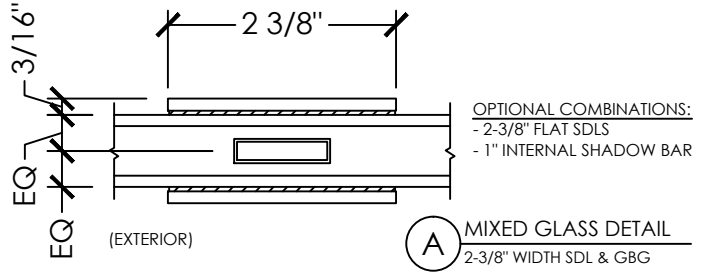

# Omega 750 | Nailing Fin Monoframe

Section Details | Dual Pane  
Grilles Between Glass (GBG) & Simulated Divide Lite (SDL)

# Omega 750 | Nailing Fin Monoframe

Section Details | Triple Pane  
Grilles Between Glass (GBG) & Simulated Divide Lite (SDL)

**(A)** INTERNAL GLASS DETAIL  
1" WIDTH METAL GBG

**(A)** EXTERNAL GLASS DETAIL  
2-3/8" WIDTH SDL & GBG

OPTIONAL COMBINATION:  
- 2-3/8" PVC SDL - FLAT  
- 1" INTERNAL SHADOW BAR

**(A)** INTERNAL GLASS DETAIL  
5/8" WIDTH METAL GBG

**(A)** EXTERNAL GLASS DETAIL  
1-1/2" WIDTH SDL & GBG

OPTIONAL COMBINATIONS:  
- 1-1/2" PVC SDL - FLAT  
- 1" INTERNAL SHADOW BAR

**(A)** EXTERNAL GLASS DETAIL  
1-1/2" WIDTH PVC SDL - FLAT

**(A)** EXTERNAL GLASS DETAIL  
1" WIDTH PVC SDL - FLAT