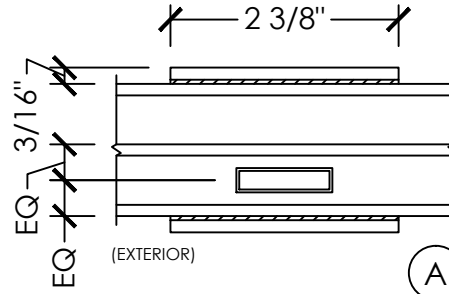

# Omega 750 | Nailing Fin Monoframe

Section Details | Triple Pane  
Grilles Between Glass (GBG) & Simulated Divide Lite (SDL)

**(A)** INTERNAL GLASS DETAIL  
1" WIDTH METAL GBG

**(A)** EXTERNAL GLASS DETAIL  
2-3/8" WIDTH SDL & GBG

OPTIONAL COMBINATION:  
- 2-3/8" PVC SDL - FLAT  
- 1" INTERNAL SHADOW BAR

**(A)** INTERNAL GLASS DETAIL  
5/8" WIDTH METAL GBG

**(A)** EXTERNAL GLASS DETAIL  
1-1/2" WIDTH SDL & GBG

OPTIONAL COMBINATIONS:  
- 1-1/2" PVC SDL - FLAT  
- 1" INTERNAL SHADOW BAR

**(A)** INTERNAL GLASS DETAIL  
5/16" WIDTH METAL GBG

**(A)** EXTERNAL GLASS DETAIL  
1" WIDTH SDL & GBG

OPTIONAL COMBINATIONS:  
- 1" PVC SDL - FLAT  
- 1" INTERNAL SHADOW BAR

**(A)** EXTERNAL GLASS DETAIL  
2-3/8" WIDTH PVC SDL - FLAT

**(A)** EXTERNAL GLASS DETAIL  
1-1/2" WIDTH PVC SDL - FLAT

**(A)** EXTERNAL GLASS DETAIL  
1" WIDTH PVC SDL - FLAT