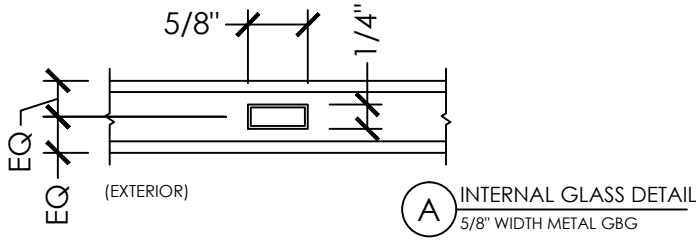

# Omega 750 | Nailing Fin Monoframe

Section Details | Dual Pane  
Grilles Between Glass (GBG) & Simulated Divide Lite (SDL)

# Omega 750 | Nailing Fin Monoframe

Section Details | Triple Pane  
Grilles Between Glass (GBG) & Simulated Divide Lite (SDL)

**(A)** INTERNAL GLASS DETAIL  
1" WIDTH METAL GBG

**(A)** EXTERNAL GLASS DETAIL  
2-3/8" WIDTH SDL & GBG

OPTIONAL COMBINATION:  
- 2-3/8" PVC SDL - FLAT  
- 1" INTERNAL SHADOW BAR

**(A)** INTERNAL GLASS DETAIL  
5/8" WIDTH METAL GBG

**(A)** EXTERNAL GLASS DETAIL  
1-1/2" WIDTH SDL & GBG

OPTIONAL COMBINATIONS:  
- 1-1/2" PVC SDL - FLAT  
- 1" INTERNAL SHADOW BAR

**(A)** INTERNAL GLASS DETAIL  
5/16" WIDTH METAL GBG

**(A)** EXTERNAL GLASS DETAIL  
1" WIDTH SDL & GBG

OPTIONAL COMBINATIONS:  
- 1" PVC SDL - FLAT  
- 1" INTERNAL SHADOW BAR

**(A)** EXTERNAL GLASS DETAIL  
2-3/8" WIDTH PVC SDL - FLAT