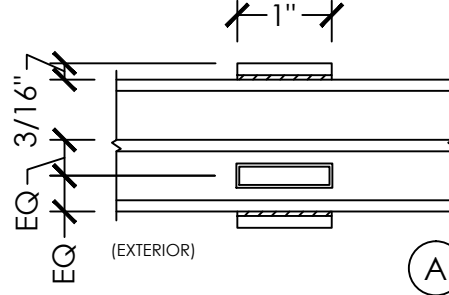

OPTIONAL COMBINATION:  
- 2-3/8" PVC SDL - FLAT  
- 1" INTERNAL SHADOW BAR

**(A)** INTERNAL GLASS DETAIL  
5/8" WIDTH METAL GBG

**(A)** EXTERNAL GLASS DETAIL  
1-1/2" WIDTH SDL & GBG

OPTIONAL COMBINATIONS:  
- 1-1/2" PVC SDL - FLAT  
- 1" INTERNAL SHADOW BAR

**(A)** INTERNAL GLASS DETAIL  
5/16" WIDTH METAL GBG

**(A)** EXTERNAL GLASS DETAIL  
1" WIDTH SDL & GBG

OPTIONAL COMBINATIONS:  
- 1" PVC SDL - FLAT  
- 1" INTERNAL SHADOW BAR

**(A)** EXTERNAL GLASS DETAIL  
2-3/8" WIDTH PVC SDL - FLAT

**(A)** EXTERNAL GLASS DETAIL  
1-1/2" WIDTH PVC SDL - FLAT

**(A)** EXTERNAL GLASS DETAIL  
1" WIDTH PVC SDL - FLAT