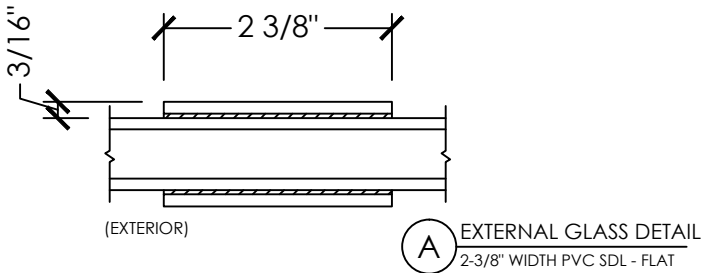

# Omega 750 | Nailing Fin Monoframe

Section Details | Triple Pane  
Grilles Between Glass (GBG) & Simulated Divide Lite (SDL)

**(A)** INTERNAL GLASS DETAIL  
1" WIDTH METAL GBG

**(A)** EXTERNAL GLASS DETAIL  
2-3/8" WIDTH SDL & GBG

OPTIONAL COMBINATION:  
- 2-3/8" PVC SDL - FLAT  
- 1" INTERNAL SHADOW BAR

**(A)** INTERNAL GLASS DETAIL  
5/8" WIDTH METAL GBG

**(A)** EXTERNAL GLASS DETAIL  
1-1/2" WIDTH SDL & GBG

OPTIONAL COMBINATIONS:  
- 1-1/2" PVC SDL - FLAT  
- 1" INTERNAL SHADOW BAR

**(A)** INTERNAL GLASS DETAIL  
5/16" WIDTH METAL GBG

**(A)** EXTERNAL GLASS DETAIL  
1" WIDTH SDL & GBG

OPTIONAL COMBINATIONS:  
- 1" PVC SDL - FLAT  
- 1" INTERNAL SHADOW BAR

**(A)** EXTERNAL GLASS DETAIL  
2-3/8" WIDTH PVC SDL - FLAT

**(A)** EXTERNAL GLASS DETAIL  
1-1/2" WIDTH PVC SDL - FLAT

**(A)** EXTERNAL GLASS DETAIL  
1" WIDTH PVC SDL - FLAT