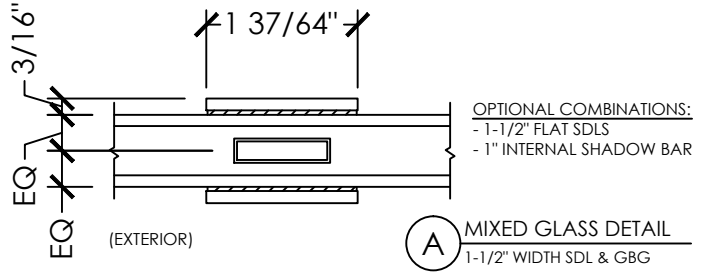

# Omega 750 | Nailing Fin Monoframe

Section Details | Dual Pane  
Grilles Between Glass (GBG) & Simulated Divide Lite (SDL)

# Omega 750 | Nailing Fin Monoframe

Section Details | Triple Pane  
Grilles Between Glass (GBG) & Simulated Divide Lite (SDL)

**(A)** INTERNAL GLASS DETAIL  
1" WIDTH METAL GBG

**(A)** EXTERNAL GLASS DETAIL  
2-3/8" WIDTH SDL & GBG

OPTIONAL COMBINATION:  
- 2-3/8" PVC SDL - FLAT  
- 1" INTERNAL SHADOW BAR

**(A)** INTERNAL GLASS DETAIL  
5/8" WIDTH METAL GBG

**(A)** EXTERNAL GLASS DETAIL  
1-1/2" WIDTH SDL & GBG

OPTIONAL COMBINATIONS:  
- 1-1/2" PVC SDL - FLAT  
- 1" INTERNAL SHADOW BAR

**(A)** EXTERNAL GLASS DETAIL  
1-1/2" WIDTH PVC SDL - FLAT

**(A)** EXTERNAL GLASS DETAIL  
1" WIDTH PVC SDL - FLAT