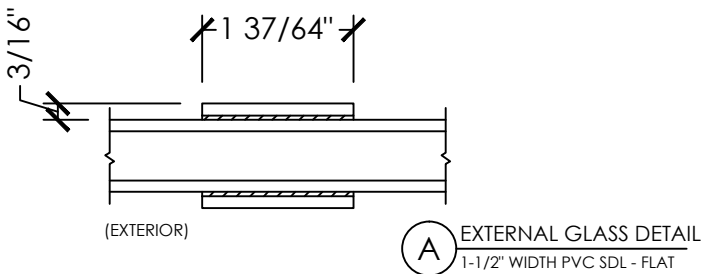

# Omega 750 | Nailing Fin Monoframe

Section Details | Triple Pane  
Grilles Between Glass (GBG) & Simulated Divide Lite (SDL)

**(A)** INTERNAL GLASS DETAIL  
1" WIDTH METAL GBG

**(A)** EXTERNAL GLASS DETAIL  
2-3/8" WIDTH SDL & GBG

OPTIONAL COMBINATION:  
- 2-3/8" PVC SDL - FLAT  
- 1" INTERNAL SHADOW BAR

**(A)** INTERNAL GLASS DETAIL  
5/8" WIDTH METAL GBG

**(A)** EXTERNAL GLASS DETAIL  
1-1/2" WIDTH SDL & GBG

OPTIONAL COMBINATIONS:  
- 1-1/2" PVC SDL - FLAT  
- 1" INTERNAL SHADOW BAR

**(A)** INTERNAL GLASS DETAIL  
5/16" WIDTH METAL GBG

**(A)** EXTERNAL GLASS DETAIL  
1" WIDTH SDL & GBG

OPTIONAL COMBINATIONS:  
- 1" PVC SDL - FLAT  
- 1" INTERNAL SHADOW BAR

**(A)** EXTERNAL GLASS DETAIL  
2-3/8" WIDTH PVC SDL - FLAT

**(A)** EXTERNAL GLASS DETAIL  
1-1/2" WIDTH PVC SDL - FLAT

**(A)** EXTERNAL GLASS DETAIL  
1" WIDTH PVC SDL - FLAT