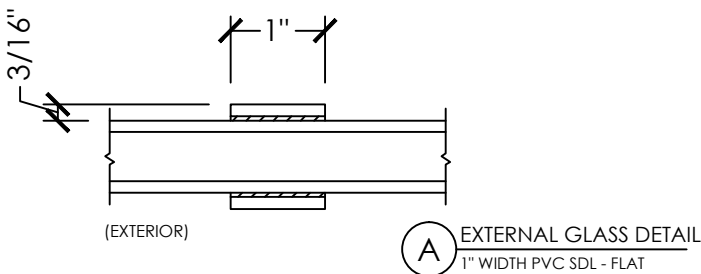

# Omega 750 | Nailing Fin Monoframe

Section Details | Triple Pane  
Grilles Between Glass (GBG) & Simulated Divide Lite (SDL)

**(A)** INTERNAL GLASS DETAIL  
1" WIDTH METAL GBG

**(A)** EXTERNAL GLASS DETAIL  
2-3/8" WIDTH SDL & GBG

OPTIONAL COMBINATION:  
- 2-3/8" PVC SDL - FLAT  
- 1" INTERNAL SHADOW BAR

**(A)** INTERNAL GLASS DETAIL  
5/8" WIDTH METAL GBG

**(A)** EXTERNAL GLASS DETAIL  
1-1/2" WIDTH SDL & GBG

OPTIONAL COMBINATIONS:  
- 1-1/2" PVC SDL - FLAT  
- 1" INTERNAL SHADOW BAR

**(A)** INTERNAL GLASS DETAIL  
5/16" WIDTH METAL GBG

**(A)** EXTERNAL GLASS DETAIL  
1" WIDTH SDL & GBG

OPTIONAL COMBINATIONS:  
- 1" PVC SDL - FLAT  
- 1" INTERNAL SHADOW BAR

**(A)** EXTERNAL GLASS DETAIL  
2-3/8" WIDTH PVC SDL - FLAT

**(A)** EXTERNAL GLASS DETAIL  
1-1/2" WIDTH PVC SDL - FLAT

**(A)** EXTERNAL GLASS DETAIL  
1" WIDTH PVC SDL - FLAT