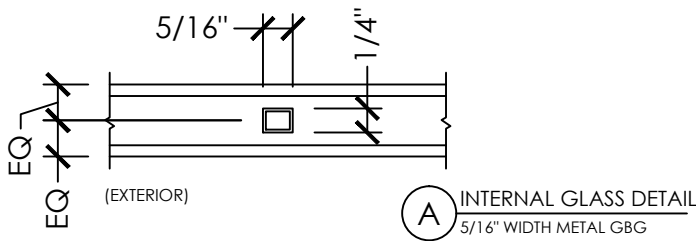

# Omega 750 | Nailing Fin Monoframe

Section Details | Dual Pane  
Grilles Between Glass (GBG) & Simulated Divide Lite (SDL)

# Omega 750 | Nailing Fin Monoframe

Section Details | Triple Pane  
Grilles Between Glass (GBG) & Simulated Divide Lite (SDL)

**(A)** INTERNAL GLASS DETAIL  
1" WIDTH METAL GBG

**(A)** EXTERNAL GLASS DETAIL  
2-3/8" WIDTH SDL & GBG

OPTIONAL COMBINATION:  
- 2-3/8" PVC SDL - FLAT  
- 1" INTERNAL SHADOW BAR

**(A)** INTERNAL GLASS DETAIL  
5/8" WIDTH METAL GBG

**(A)** EXTERNAL GLASS DETAIL  
1-1/2" WIDTH SDL & GBG

OPTIONAL COMBINATIONS:  
- 1-1/2" PVC SDL - FLAT  
- 1" INTERNAL SHADOW BAR

**(A)** INTERNAL GLASS DETAIL  
5/16" WIDTH METAL GBG

**(A)** EXTERNAL GLASS DETAIL  
1" WIDTH SDL & GBG

OPTIONAL COMBINATIONS:  
- 1" PVC SDL - FLAT  
- 1" INTERNAL SHADOW BAR

**(A)** EXTERNAL GLASS DETAIL  
2-3/8" WIDTH PVC SDL - FLAT