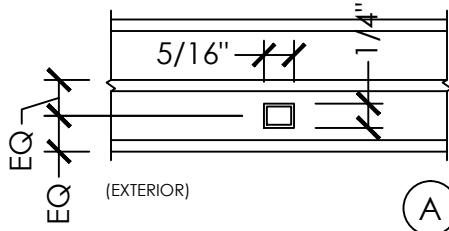

OPTIONAL COMBINATION:  
- 2-3/8" PVC SDL - FLAT  
- 1" INTERNAL SHADOW BAR

**(A)** INTERNAL GLASS DETAIL  
5/8" WIDTH METAL GBG

**(A)** EXTERNAL GLASS DETAIL  
1-1/2" WIDTH SDL & GBG

OPTIONAL COMBINATIONS:  
- 1-1/2" PVC SDL - FLAT  
- 1" INTERNAL SHADOW BAR

**(A)** INTERNAL GLASS DETAIL  
5/16" WIDTH METAL GBG

**(A)** EXTERNAL GLASS DETAIL  
1" WIDTH SDL & GBG

OPTIONAL COMBINATIONS:  
- 1" PVC SDL - FLAT  
- 1" INTERNAL SHADOW BAR

**(A)** EXTERNAL GLASS DETAIL  
2-3/8" WIDTH PVC SDL - FLAT

**(A)** EXTERNAL GLASS DETAIL  
1-1/2" WIDTH PVC SDL - FLAT

**(A)** EXTERNAL GLASS DETAIL  
1" WIDTH PVC SDL - FLAT