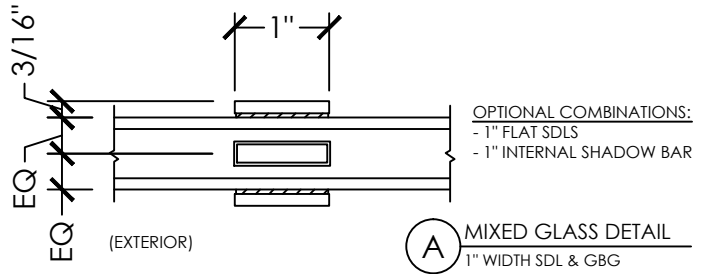

# Omega 750 | Nailing Fin Monoframe

Section Details | Dual Pane  
Grilles Between Glass (GBG) & Simulated Divide Lite (SDL)

# Omega 750 | Nailing Fin Monoframe

Section Details | Triple Pane  
Grilles Between Glass (GBG) & Simulated Divide Lite (SDL)

**(A)** INTERNAL GLASS DETAIL  
1" WIDTH METAL GBG

**(A)** EXTERNAL GLASS DETAIL  
2-3/8" WIDTH SDL & GBG

OPTIONAL COMBINATION:  
- 2-3/8" PVC SDL - FLAT  
- 1" INTERNAL SHADOW BAR

**(A)** INTERNAL GLASS DETAIL  
5/8" WIDTH METAL GBG

**(A)** EXTERNAL GLASS DETAIL  
1-1/2" WIDTH SDL & GBG

OPTIONAL COMBINATIONS:  
- 1-1/2" PVC SDL - FLAT  
- 1" INTERNAL SHADOW BAR

**(A)** INTERNAL GLASS DETAIL  
5/16" WIDTH METAL GBG

**(A)** EXTERNAL GLASS DETAIL  
1" WIDTH SDL & GBG

OPTIONAL COMBINATIONS:  
- 1" PVC SDL - FLAT  
- 1" INTERNAL SHADOW BAR

**(A)** EXTERNAL GLASS DETAIL  
2-3/8" WIDTH PVC SDL - FLAT