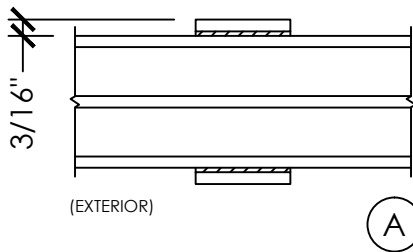

OPTIONAL COMBINATION:  
- 2-3/8" PVC SDL - FLAT  
- 1" INTERNAL SHADOW BAR

**(A)** INTERNAL GLASS DETAIL  
5/8" WIDTH METAL GBG

**(A)** EXTERNAL GLASS DETAIL  
1-1/2" WIDTH SDL & GBG

OPTIONAL COMBINATIONS:  
- 1-1/2" PVC SDL - FLAT  
- 1" INTERNAL SHADOW BAR

**(A)** INTERNAL GLASS DETAIL  
5/16" WIDTH METAL GBG

**(A)** EXTERNAL GLASS DETAIL  
1" WIDTH SDL & GBG

OPTIONAL COMBINATIONS:  
- 1" PVC SDL - FLAT  
- 1" INTERNAL SHADOW BAR

**(A)** EXTERNAL GLASS DETAIL  
2-3/8" WIDTH PVC SDL - FLAT

**(A)** EXTERNAL GLASS DETAIL  
1-1/2" WIDTH PVC SDL - FLAT

**(A)** EXTERNAL GLASS DETAIL  
1" WIDTH PVC SDL - FLAT