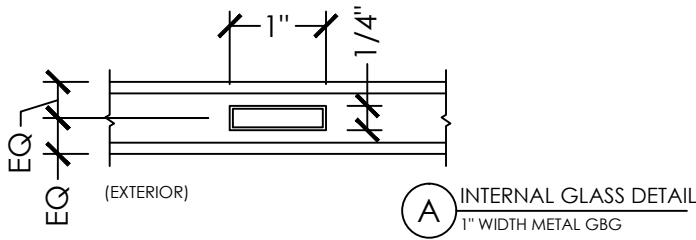

# Omega 750 | Nailing Fin Monoframe

Section Details | Dual Pane  
Grilles Between Glass (GBG) & Simulated Divide Lite (SDL)

# Omega 750 | Nailing Fin Monoframe

Section Details | Triple Pane  
Grilles Between Glass (GBG) & Simulated Divide Lite (SDL)

**(A)** INTERNAL GLASS DETAIL  
1" WIDTH METAL GBG

**(A)** EXTERNAL GLASS DETAIL  
2-3/8" WIDTH SDL & GBG