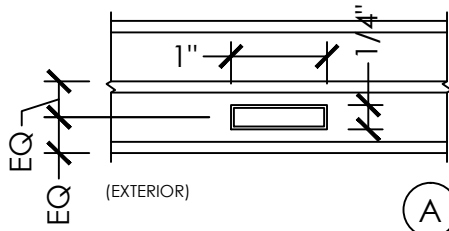

# Omega 750 | Nailing Fin Monoframe

Section Details | Triple Pane  
Grilles Between Glass (GBG) & Simulated Divide Lite (SDL)

**(A)** INTERNAL GLASS DETAIL  
1" WIDTH METAL GBG

**(A)** EXTERNAL GLASS DETAIL  
2-3/8" WIDTH SDL & GBG

OPTIONAL COMBINATION:  
- 2-3/8" PVC SDL - FLAT  
- 1" INTERNAL SHADOW BAR

**(A)** INTERNAL GLASS DETAIL  
5/8" WIDTH METAL GBG

**(A)** EXTERNAL GLASS DETAIL  
1-1/2" WIDTH SDL & GBG

OPTIONAL COMBINATIONS:  
- 1-1/2" PVC SDL - FLAT  
- 1" INTERNAL SHADOW BAR

**(A)** INTERNAL GLASS DETAIL  
5/16" WIDTH METAL GBG

**(A)** EXTERNAL GLASS DETAIL  
1" WIDTH SDL & GBG

OPTIONAL COMBINATIONS:  
- 1" PVC SDL - FLAT  
- 1" INTERNAL SHADOW BAR

**(A)** EXTERNAL GLASS DETAIL  
2-3/8" WIDTH PVC SDL - FLAT

**(A)** EXTERNAL GLASS DETAIL  
1-1/2" WIDTH PVC SDL - FLAT

**(A)** EXTERNAL GLASS DETAIL  
1" WIDTH PVC SDL - FLAT