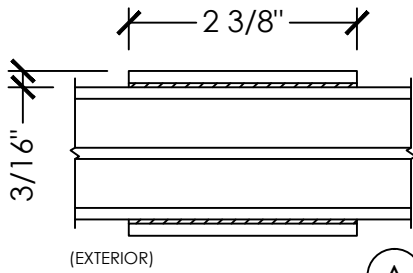

# Omega 750 | Nailing Fin Monoframe

Section Details | Triple Pane  
Grilles Between Glass (GBG) & Simulated Divide Lite (SDL)

**(A)** INTERNAL GLASS DETAIL  
1" WIDTH METAL GBG

**(A)** EXTERNAL GLASS DETAIL  
2-3/8" WIDTH SDL & GBG

OPTIONAL COMBINATION:  
- 2-3/8" PVC SDL - FLAT  
- 1" INTERNAL SHADOW BAR

**(A)** INTERNAL GLASS DETAIL  
5/8" WIDTH METAL GBG

**(A)** EXTERNAL GLASS DETAIL  
1-1/2" WIDTH SDL & GBG

OPTIONAL COMBINATIONS:  
- 1-1/2" PVC SDL - FLAT  
- 1" INTERNAL SHADOW BAR

**(A)** INTERNAL GLASS DETAIL  
5/16" WIDTH METAL GBG

**(A)** EXTERNAL GLASS DETAIL  
1" WIDTH SDL & GBG

OPTIONAL COMBINATIONS:  
- 1" PVC SDL - FLAT  
- 1" INTERNAL SHADOW BAR

**(A)** EXTERNAL GLASS DETAIL  
2-3/8" WIDTH PVC SDL - FLAT

**(A)** EXTERNAL GLASS DETAIL  
1-1/2" WIDTH PVC SDL - FLAT

**(A)** EXTERNAL GLASS DETAIL  
1" WIDTH PVC SDL - FLAT