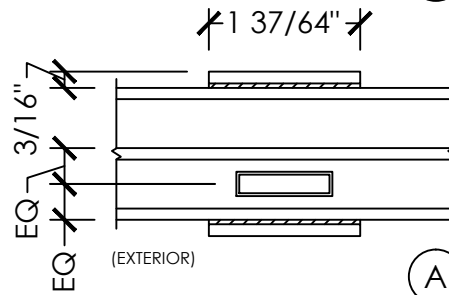

# Omega 750 | Nailing Fin Monoframe

Section Details | Triple Pane  
Grilles Between Glass (GBG) & Simulated Divide Lite (SDL)

**(A)** INTERNAL GLASS DETAIL  
1" WIDTH METAL GBG

**(A)** EXTERNAL GLASS DETAIL  
2-3/8" WIDTH SDL & GBG

OPTIONAL COMBINATION:  
- 2-3/8" PVC SDL - FLAT  
- 1" INTERNAL SHADOW BAR

**(A)** INTERNAL GLASS DETAIL  
5/8" WIDTH METAL GBG

**(A)** EXTERNAL GLASS DETAIL  
1-1/2" WIDTH SDL & GBG

OPTIONAL COMBINATIONS:  
- 1-1/2" PVC SDL - FLAT  
- 1" INTERNAL SHADOW BAR

**(A)** INTERNAL GLASS DETAIL  
5/16" WIDTH METAL GBG

**(A)** EXTERNAL GLASS DETAIL  
1" WIDTH SDL & GBG

OPTIONAL COMBINATIONS:  
- 1" PVC SDL - FLAT  
- 1" INTERNAL SHADOW BAR

**(A)** EXTERNAL GLASS DETAIL  
2-3/8" WIDTH PVC SDL - FLAT

**(A)** EXTERNAL GLASS DETAIL  
1-1/2" WIDTH PVC SDL - FLAT

**(A)** EXTERNAL GLASS DETAIL  
1" WIDTH PVC SDL - FLAT