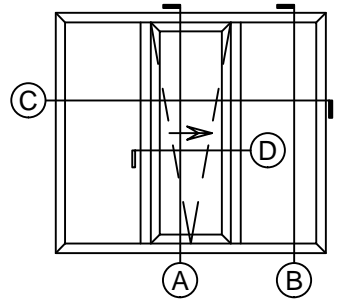

**Vivace 1210 | Patio Door**

Section Details | Dual Pane  
Tilt & Slide | Large Frame | OXX, XXO

**C** JAMB DETAIL  
TILT & SLIDE

**D** MULLION DETAIL  
TILT & SLIDE (WIDE T-POST)

**Vivace 1210 | Patio Door**

Section Details | Dual Pane  
Tilt & Slide | Large Frame | XOX

**C** JAMB DETAIL  
TILT & SLIDE

**D** MULLION DETAIL  
TILT & SLIDE (WIDE T-POST)