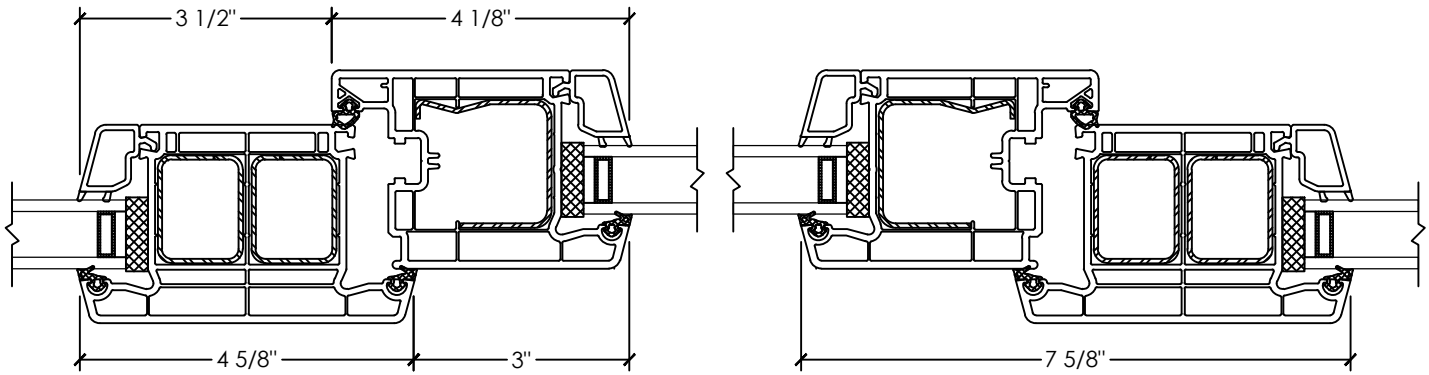

**Vivace 1210 | Patio Door**

Section Details | Dual Pane  
Tilt & Slide | Large Frame | OXX, XXO

**C** JAMB DETAIL  
TILT & SLIDE

**D** MULLION DETAIL  
TILT & SLIDE (WIDE T-POST)

**Vivace 1210 | Patio Door**

Section Details | Dual Pane  
Tilt & Slide | Large Frame | XOX

**C** JAMB DETAIL  
TILT & SLIDE

**D** MULLION DETAIL  
TILT & SLIDE (WIDE T-POST)