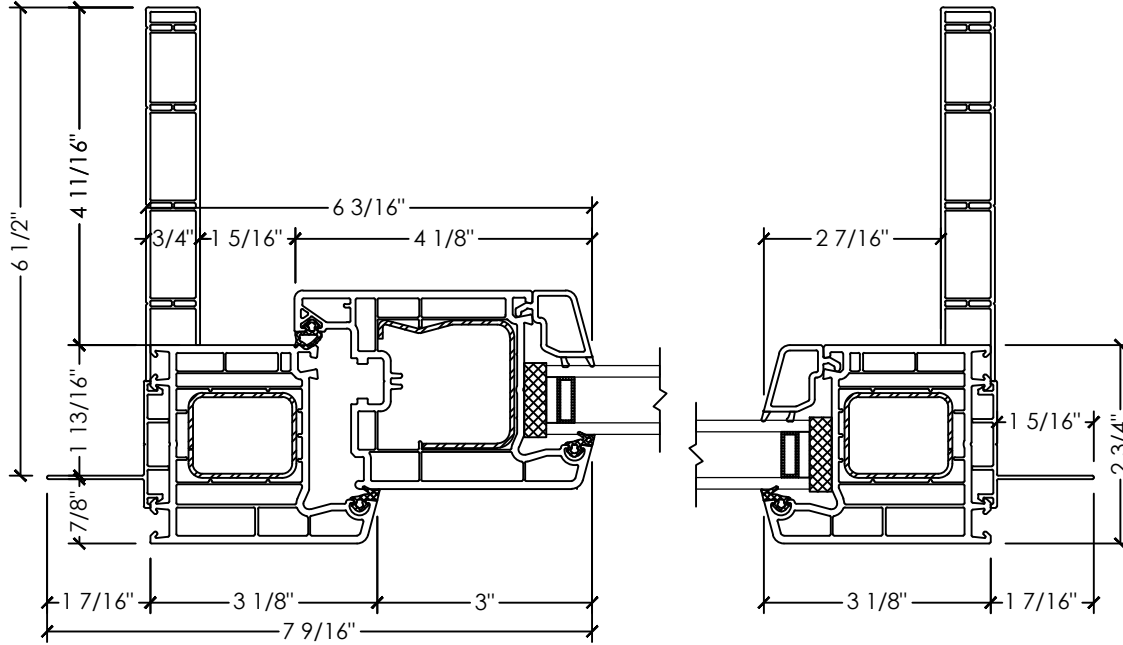

**Vivace 1210 | Patio Door**

Section Details | Dual Pane  
Tilt & Slide | Large Frame | OXX, XXO

**C** JAMB DETAIL  
TILT & SLIDE

**D** MULLION DETAIL  
TILT & SLIDE (WIDE T-POST)

**Vivace 1210 | Patio Door**

Section Details | Dual Pane  
Tilt & Slide | Large Frame | XOX

**C** JAMB DETAIL  
TILT & SLIDE

**D** MULLION DETAIL  
TILT & SLIDE (WIDE T-POST)