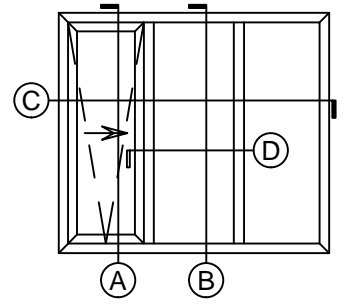

**Vivace 1210 | Patio Door**

Section Details | Dual Pane  
Tilt & Slide | Large Frame | OXX, XXO

**C** JAMB DETAIL  
TILT & SLIDE

**D** MULLION DETAIL  
TILT & SLIDE (WIDE T-POST)

**Vivace 1210 | Patio Door**

Section Details | Dual Pane  
Tilt & Slide | Large Frame | XOX

**C** JAMB DETAIL  
TILT & SLIDE

**D** MULLION DETAIL  
TILT & SLIDE (WIDE T-POST)