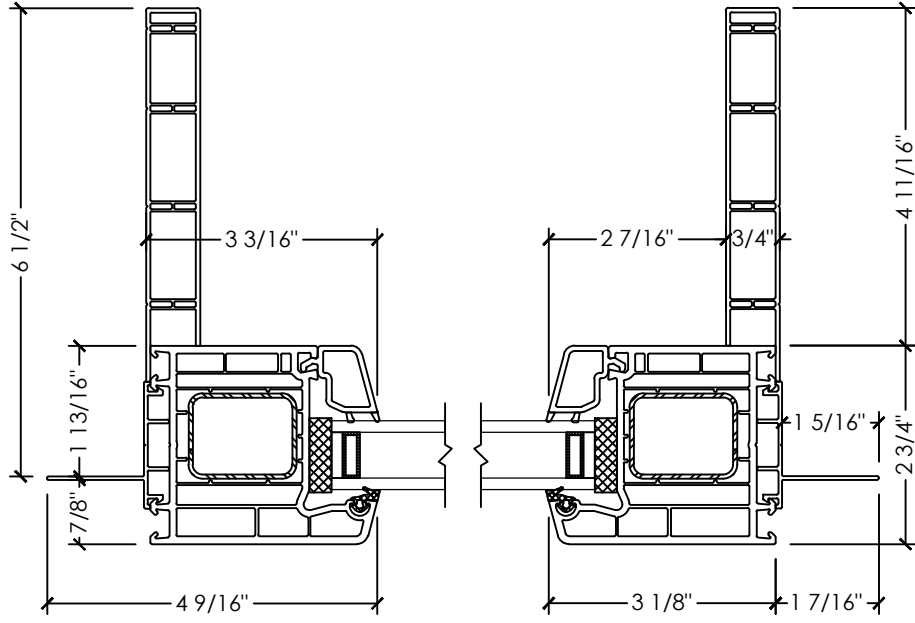

**Vivace 1210 | Patio Door**

Section Details | Dual Pane  
Tilt & Slide | Large Frame | OXX, XXO

**C** JAMB DETAIL  
TILT & SLIDE

**D** MULLION DETAIL  
TILT & SLIDE (WIDE T-POST)

**Vivace 1210 | Patio Door**

Section Details | Dual Pane  
Tilt & Slide | Large Frame | XOX

**C** JAMB DETAIL  
TILT & SLIDE

**D** MULLION DETAIL  
TILT & SLIDE (WIDE T-POST)