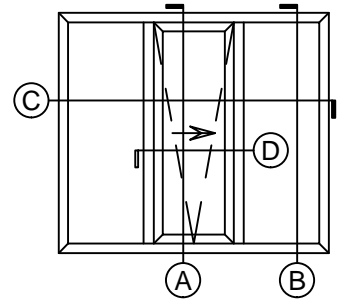

**Vivace 1210 | Patio Door**

Section Details | Dual Pane  
Tilt & Slide | Large Frame | OXX, XXO

**C** JAMB DETAIL  
TILT & SLIDE

**D** MULLION DETAIL  
TILT & SLIDE (WIDE T-POST)

**Vivace 1210 | Patio Door**

Section Details | Dual Pane  
Tilt & Slide | Large Frame | XOX

**C** JAMB DETAIL  
TILT & SLIDE

**D** MULLION DETAIL  
TILT & SLIDE (WIDE T-POST)