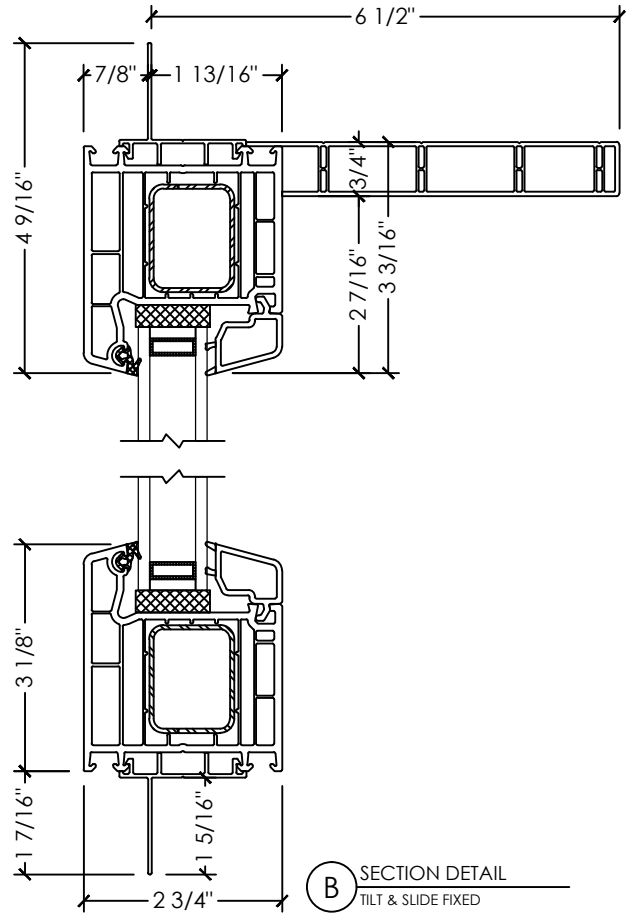

**Vivace 1210 | Patio Door**

Section Details | Dual Pane  
Tilt & Slide | Large Frame | OXX, XXO

**C** JAMB DETAIL  
TILT & SLIDE

**D** MULLION DETAIL  
TILT & SLIDE (WIDE T-POST)

**Vivace 1210 | Patio Door**

Section Details | Dual Pane  
Tilt & Slide | Large Frame | XOX

**C** JAMB DETAIL  
TILT & SLIDE

**D** MULLION DETAIL  
TILT & SLIDE (WIDE T-POST)