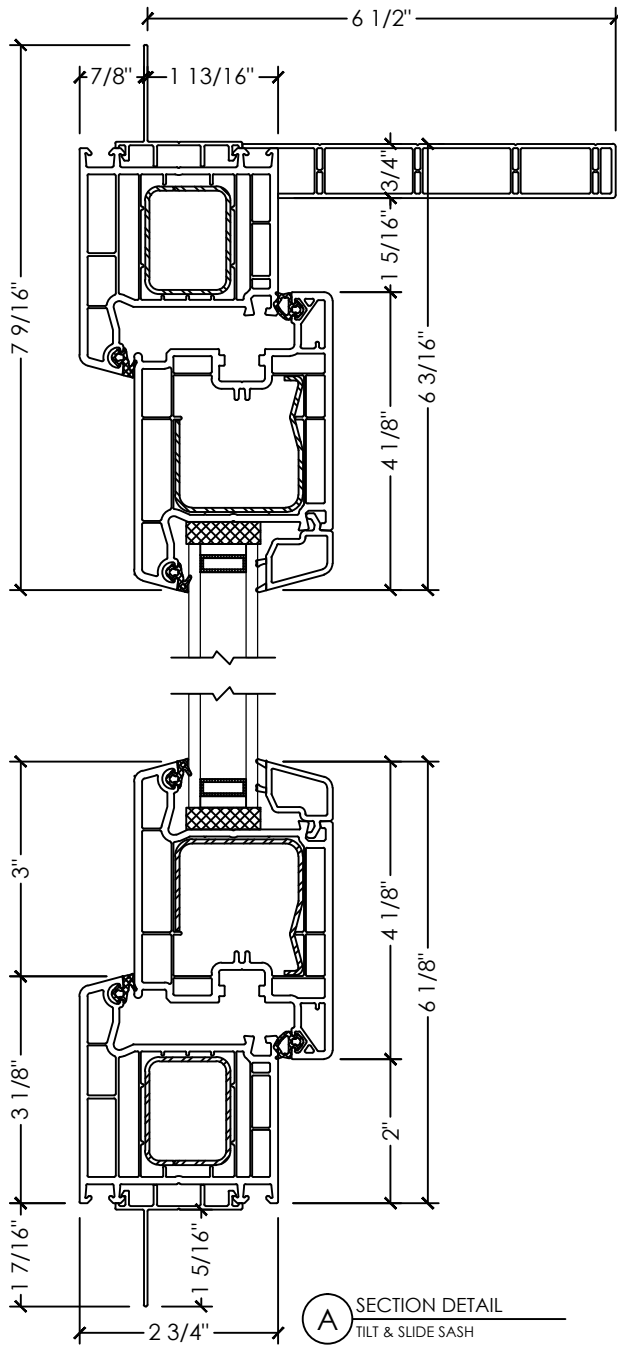

**Vivace 1210 | Patio Door**

Section Details | Dual Pane  
Tilt & Slide | Large Frame | OXX, XXO

**C** JAMB DETAIL  
TILT & SLIDE

**D** MULLION DETAIL  
TILT & SLIDE (WIDE T-POST)

**Vivace 1210 | Patio Door**

Section Details | Dual Pane  
Tilt & Slide | Large Frame | XOX

**C** JAMB DETAIL  
TILT & SLIDE

**D** MULLION DETAIL  
TILT & SLIDE (WIDE T-POST)