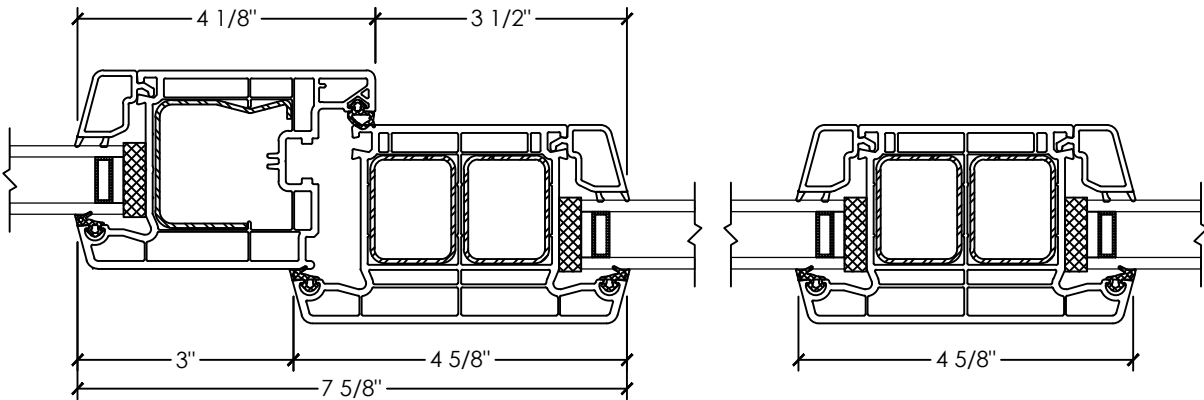

**Vivace 1210 | Patio Door**

Section Details | Dual Pane  
Tilt & Slide | Large Frame | OXX, XXO

**C** JAMB DETAIL  
TILT & SLIDE

**D** MULLION DETAIL  
TILT & SLIDE (WIDE T-POST)

**Vivace 1210 | Patio Door**

Section Details | Dual Pane  
Tilt & Slide | Large Frame | XOX

**C** JAMB DETAIL  
TILT & SLIDE

**D** MULLION DETAIL  
TILT & SLIDE (WIDE T-POST)