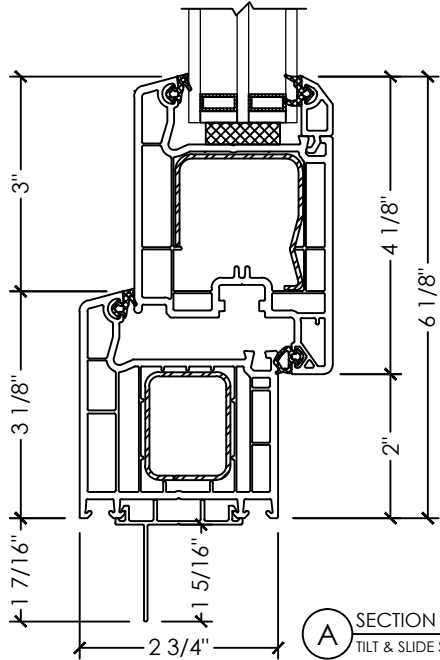

Vivace 1210 | Patio Door

Section Details | Triple Pane
Tilt & Slide | Large Frame | OXX, XXO

A SECTION DETAIL
TILT & SLIDE SASH

B SECTION DETAIL
TILT & SLIDE FIXED

Vivace 1210 | Patio Door

Section Details | Triple Pane
Tilt & Slide | Large Frame | OXX, XXO

C JAMB DETAIL
TILT & SLIDE

D MULLION DETAIL
TILT & SLIDE (WIDE T-POST)

A SECTION DETAIL
TILT & SLIDE SASH

B SECTION DETAIL
TILT & SLIDE FIXED

Vivace 1210 | Patio Door

Section Details | Triple Pane
Tilt & Slide | Large Frame | XOX

C JAMB DETAIL
TILT & SLIDE

D MULLION DETAIL
TILT & SLIDE (WIDE T-POST)