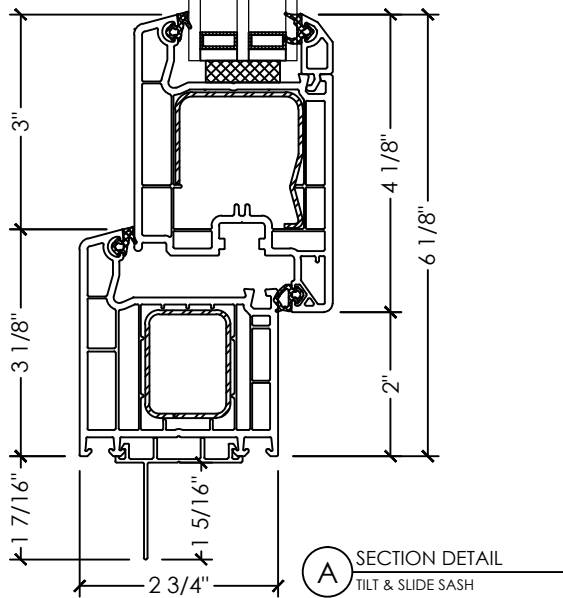

Vivace 1210 | Patio Door

Section Details | Triple Pane
Tilt & Slide | Large Frame | OXX, XXO

A SECTION DETAIL
TILT & SLIDE SASH

B SECTION DETAIL
TILT & SLIDE FIXED

Vivace 1210 | Patio Door

Section Details | Triple Pane
Tilt & Slide | Large Frame | OXX, XXO

C JAMB DETAIL
TILT & SLIDE

D MULLION DETAIL
TILT & SLIDE (WIDE T-POST)

A SECTION DETAIL
TILT & SLIDE SASH

B SECTION DETAIL
TILT & SLIDE FIXED

Vivace 1210 | Patio Door

Section Details | Triple Pane
Tilt & Slide | Large Frame | XOX

C JAMB DETAIL
TILT & SLIDE

D MULLION DETAIL
TILT & SLIDE (WIDE T-POST)