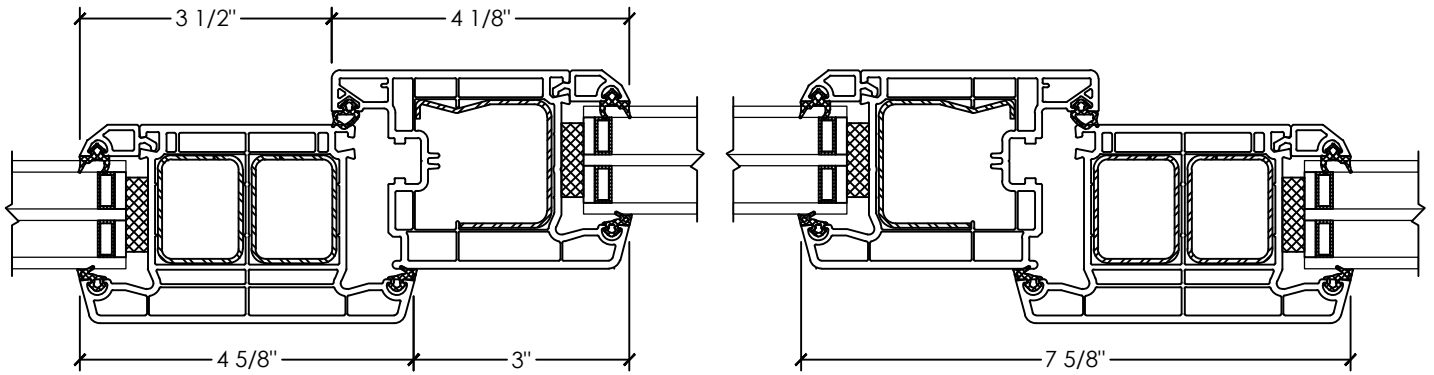

Vivace 1210 | Patio Door

Section Details | Triple Pane
Tilt & Slide | Large Frame | OXX, XXO

A SECTION DETAIL
TILT & SLIDE SASH

B SECTION DETAIL
TILT & SLIDE FIXED

Vivace 1210 | Patio Door

Section Details | Triple Pane
Tilt & Slide | Large Frame | OXX, XXO

C JAMB DETAIL
TILT & SLIDE

D MULLION DETAIL
TILT & SLIDE (WIDE T-POST)

A SECTION DETAIL
TILT & SLIDE SASH

B SECTION DETAIL
TILT & SLIDE FIXED

Vivace 1210 | Patio Door

Section Details | Triple Pane
Tilt & Slide | Large Frame | XOX

C JAMB DETAIL
TILT & SLIDE

D MULLION DETAIL
TILT & SLIDE (WIDE T-POST)