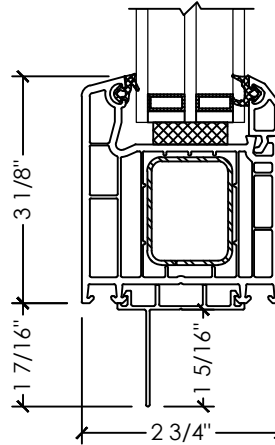

Vivace 1210 | Patio Door

Section Details | Triple Pane
Tilt & Slide | Large Frame | OXX, XXO

A SECTION DETAIL
TILT & SLIDE SASH

B SECTION DETAIL
TILT & SLIDE FIXED

Vivace 1210 | Patio Door

Section Details | Triple Pane
Tilt & Slide | Large Frame | OXX, XXO

C JAMB DETAIL
TILT & SLIDE

D MULLION DETAIL
TILT & SLIDE (WIDE T-POST)

A SECTION DETAIL
TILT & SLIDE SASH

B SECTION DETAIL
TILT & SLIDE FIXED

Vivace 1210 | Patio Door

Section Details | Triple Pane
Tilt & Slide | Large Frame | XOX

C JAMB DETAIL
TILT & SLIDE

D MULLION DETAIL
TILT & SLIDE (WIDE T-POST)