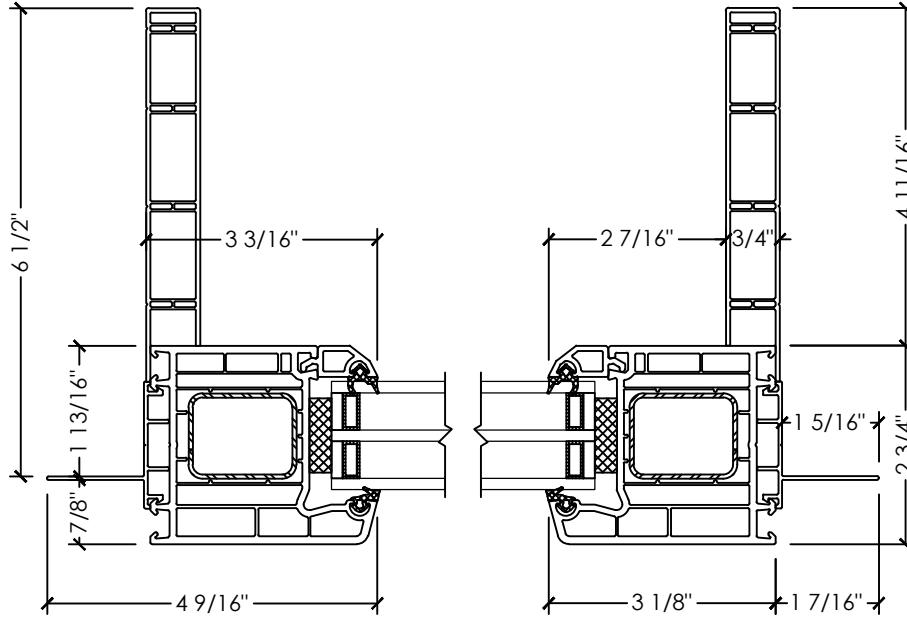

Vivace 1210 | Patio Door

Section Details | Triple Pane
Tilt & Slide | Large Frame | OXX, XXO

A SECTION DETAIL
TILT & SLIDE SASH

B SECTION DETAIL
TILT & SLIDE FIXED

Vivace 1210 | Patio Door

Section Details | Triple Pane
Tilt & Slide | Large Frame | OXX, XXO

C JAMB DETAIL
TILT & SLIDE

D MULLION DETAIL
TILT & SLIDE (WIDE T-POST)

A SECTION DETAIL
TILT & SLIDE SASH

B SECTION DETAIL
TILT & SLIDE FIXED

Vivace 1210 | Patio Door

Section Details | Triple Pane
Tilt & Slide | Large Frame | XOX

C JAMB DETAIL
TILT & SLIDE

D MULLION DETAIL
TILT & SLIDE (WIDE T-POST)