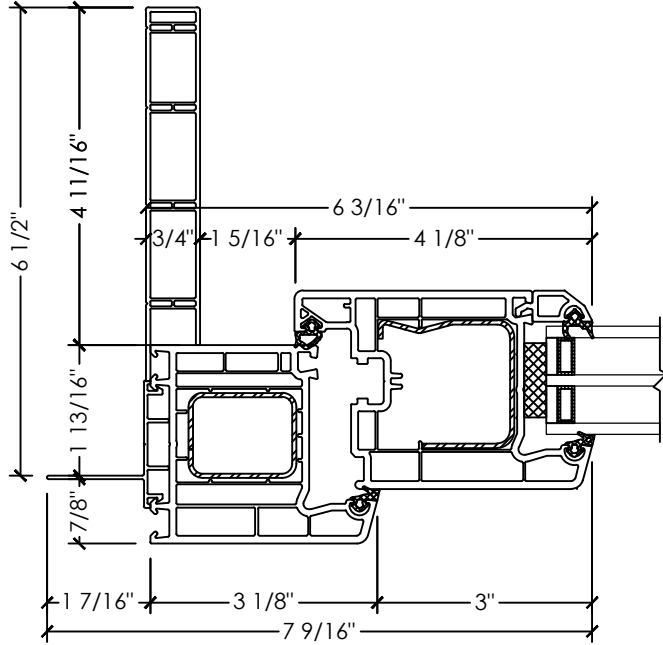

Vivace 1210 | Patio Door

Section Details | Triple Pane
Tilt & Slide | Large Frame | OXX, XXO

A SECTION DETAIL
TILT & SLIDE SASH

B SECTION DETAIL
TILT & SLIDE FIXED

Vivace 1210 | Patio Door

Section Details | Triple Pane
Tilt & Slide | Large Frame | OXX, XXO

C JAMB DETAIL
TILT & SLIDE

D MULLION DETAIL
TILT & SLIDE (WIDE T-POST)

A SECTION DETAIL
TILT & SLIDE SASH

B SECTION DETAIL
TILT & SLIDE FIXED

Vivace 1210 | Patio Door

Section Details | Triple Pane
Tilt & Slide | Large Frame | XOX

C JAMB DETAIL
TILT & SLIDE

D MULLION DETAIL
TILT & SLIDE (WIDE T-POST)