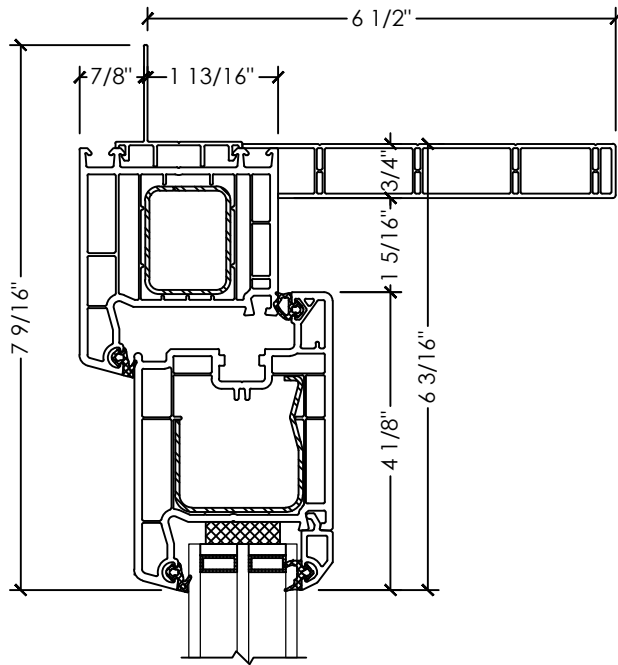

Vivace 1210 | Patio Door

Section Details | Triple Pane
Tilt & Slide | Large Frame | OXX, XXO

A SECTION DETAIL
TILT & SLIDE SASH

B SECTION DETAIL
TILT & SLIDE FIXED

Vivace 1210 | Patio Door

Section Details | Triple Pane
Tilt & Slide | Large Frame | OXX, XXO

C JAMB DETAIL
TILT & SLIDE

D MULLION DETAIL
TILT & SLIDE (WIDE T-POST)

A SECTION DETAIL
TILT & SLIDE SASH

B SECTION DETAIL
TILT & SLIDE FIXED

Vivace 1210 | Patio Door

Section Details | Triple Pane
Tilt & Slide | Large Frame | XOX

C JAMB DETAIL
TILT & SLIDE

D MULLION DETAIL
TILT & SLIDE (WIDE T-POST)