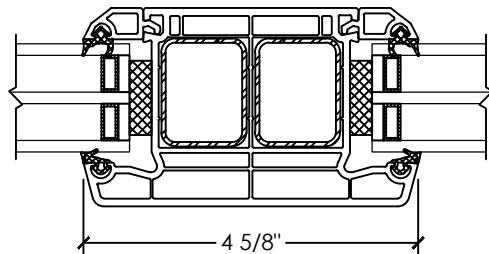

Vivace 1210 | Patio Door

Section Details | Triple Pane
Tilt & Slide | Large Frame | OXX, XXO

A SECTION DETAIL
TILT & SLIDE SASH

B SECTION DETAIL
TILT & SLIDE FIXED

Vivace 1210 | Patio Door

Section Details | Triple Pane
Tilt & Slide | Large Frame | OXX, XXO

C JAMB DETAIL
TILT & SLIDE

D MULLION DETAIL
TILT & SLIDE (WIDE T-POST)

A SECTION DETAIL
TILT & SLIDE SASH

B SECTION DETAIL
TILT & SLIDE FIXED

Vivace 1210 | Patio Door

Section Details | Triple Pane
Tilt & Slide | Large Frame | XOX