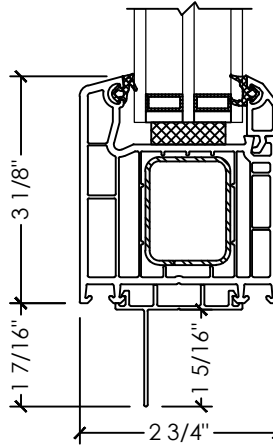

Vivace 1210 | Patio Door

Section Details | Triple Pane
Tilt & Slide | Large Frame | OXX, XXO

A SECTION DETAIL
TILT & SLIDE SASH

B SECTION DETAIL
TILT & SLIDE FIXED

Vivace 1210 | Patio Door

Section Details | Triple Pane
Tilt & Slide | Large Frame | OXX, XXO

C JAMB DETAIL
TILT & SLIDE

D MULLION DETAIL
TILT & SLIDE (WIDE T-POST)

A SECTION DETAIL
TILT & SLIDE SASH

B SECTION DETAIL
TILT & SLIDE FIXED

Vivace 1210 | Patio Door

Section Details | Triple Pane
Tilt & Slide | Large Frame | XOX

C JAMB DETAIL
TILT & SLIDE

D MULLION DETAIL
TILT & SLIDE (WIDE T-POST)