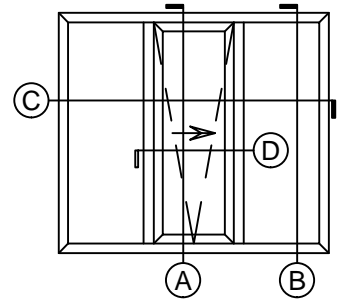

C JAMB DETAIL
TILT & SLIDE

D MULLION DETAIL
TILT & SLIDE (WIDE T-POST)

A SECTION DETAIL
TILT & SLIDE SASH

B SECTION DETAIL
TILT & SLIDE FIXED

Vivace 1210 | Patio Door

Section Details | Triple Pane
Tilt & Slide | Large Frame | XOX

C JAMB DETAIL
TILT & SLIDE

D MULLION DETAIL
TILT & SLIDE (WIDE T-POST)