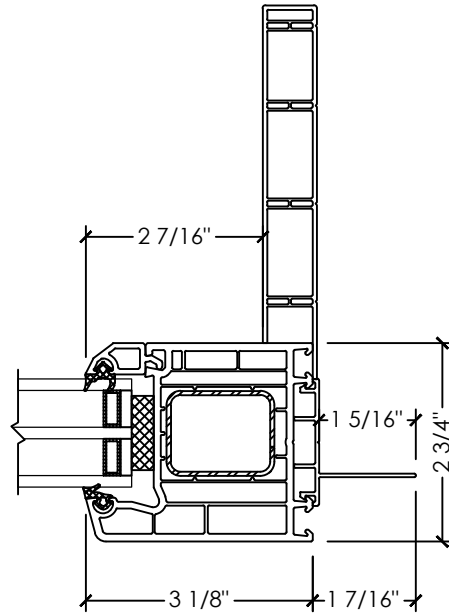

Vivace 1210 | Patio Door

Section Details | Triple Pane
Tilt & Slide | Large Frame | OXX, XXO

A SECTION DETAIL
TILT & SLIDE SASH

B SECTION DETAIL
TILT & SLIDE FIXED

Vivace 1210 | Patio Door

Section Details | Triple Pane
Tilt & Slide | Large Frame | OXX, XXO

C JAMB DETAIL
TILT & SLIDE

D MULLION DETAIL
TILT & SLIDE (WIDE T-POST)

A SECTION DETAIL
TILT & SLIDE SASH

B SECTION DETAIL
TILT & SLIDE FIXED

Vivace 1210 | Patio Door

Section Details | Triple Pane
Tilt & Slide | Large Frame | XOX

C JAMB DETAIL
TILT & SLIDE

D MULLION DETAIL
TILT & SLIDE (WIDE T-POST)