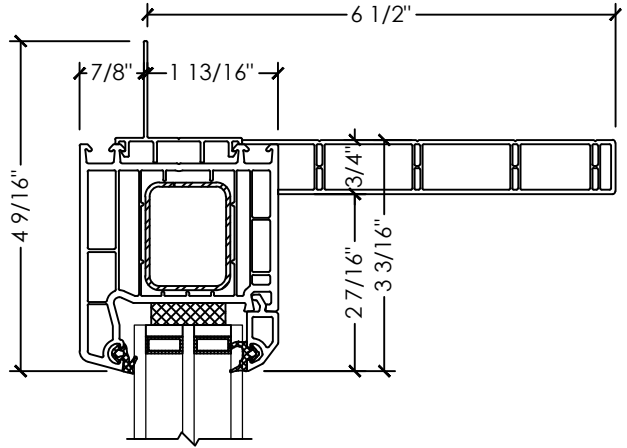

Vivace 1210 | Patio Door

Section Details | Triple Pane
Tilt & Slide | Large Frame | OXX, XXO

A SECTION DETAIL
TILT & SLIDE SASH

B SECTION DETAIL
TILT & SLIDE FIXED

Vivace 1210 | Patio Door

Section Details | Triple Pane
Tilt & Slide | Large Frame | OXX, XXO

C JAMB DETAIL
TILT & SLIDE

D MULLION DETAIL
TILT & SLIDE (WIDE T-POST)

A SECTION DETAIL
TILT & SLIDE SASH

B SECTION DETAIL
TILT & SLIDE FIXED

Vivace 1210 | Patio Door

Section Details | Triple Pane
Tilt & Slide | Large Frame | XOX

C JAMB DETAIL
TILT & SLIDE

D MULLION DETAIL
TILT & SLIDE (WIDE T-POST)