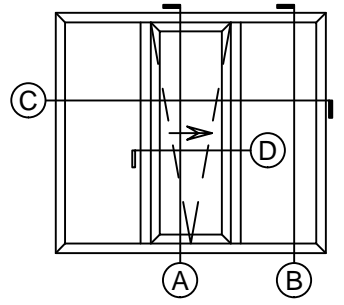

Vivace 1210 | Patio Door

Section Details | Triple Pane
Tilt & Slide | Large Frame | OXX, XXO

A SECTION DETAIL
TILT & SLIDE SASH

B SECTION DETAIL
TILT & SLIDE FIXED

Vivace 1210 | Patio Door

Section Details | Triple Pane
Tilt & Slide | Large Frame | OXX, XXO

C JAMB DETAIL
TILT & SLIDE

D MULLION DETAIL
TILT & SLIDE (WIDE T-POST)

A SECTION DETAIL
TILT & SLIDE SASH

B SECTION DETAIL
TILT & SLIDE FIXED

Vivace 1210 | Patio Door

Section Details | Triple Pane
Tilt & Slide | Large Frame | XOX

C JAMB DETAIL
TILT & SLIDE

D MULLION DETAIL
TILT & SLIDE (WIDE T-POST)