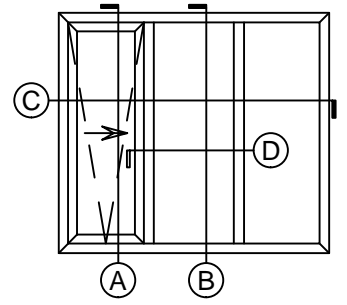

Vivace 1210 | Patio Door

Section Details | Triple Pane
Tilt & Slide | Large Frame | OXX, XXO

A SECTION DETAIL
TILT & SLIDE SASH

B SECTION DETAIL
TILT & SLIDE FIXED

Vivace 1210 | Patio Door

Section Details | Triple Pane
Tilt & Slide | Large Frame | OXX, XXO

C JAMB DETAIL
TILT & SLIDE

D MULLION DETAIL
TILT & SLIDE (WIDE T-POST)

A SECTION DETAIL
TILT & SLIDE SASH

B SECTION DETAIL
TILT & SLIDE FIXED

Vivace 1210 | Patio Door

Section Details | Triple Pane
Tilt & Slide | Large Frame | XOX

C JAMB DETAIL
TILT & SLIDE

D MULLION DETAIL
TILT & SLIDE (WIDE T-POST)