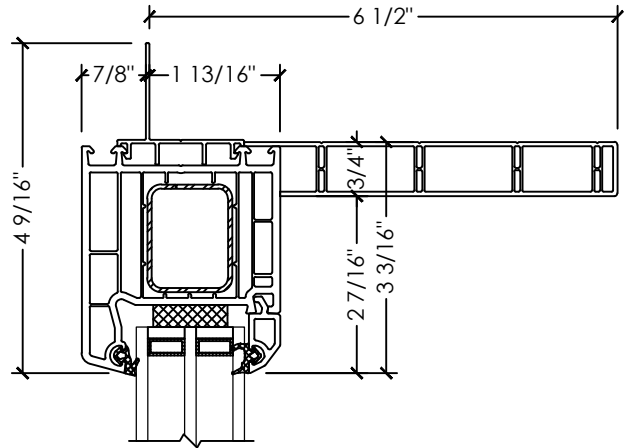

Vivace 1210 | Patio Door

Section Details | Triple Pane
Tilt & Slide | Large Frame | OXX, XXO

A SECTION DETAIL
TILT & SLIDE SASH

B SECTION DETAIL
TILT & SLIDE FIXED

Vivace 1210 | Patio Door

Section Details | Triple Pane
Tilt & Slide | Large Frame | OXX, XXO

C JAMB DETAIL
TILT & SLIDE

D MULLION DETAIL
TILT & SLIDE (WIDE T-POST)

A SECTION DETAIL
TILT & SLIDE SASH

B SECTION DETAIL
TILT & SLIDE FIXED

Vivace 1210 | Patio Door

Section Details | Triple Pane
Tilt & Slide | Large Frame | XOX

C JAMB DETAIL
TILT & SLIDE

D MULLION DETAIL
TILT & SLIDE (WIDE T-POST)