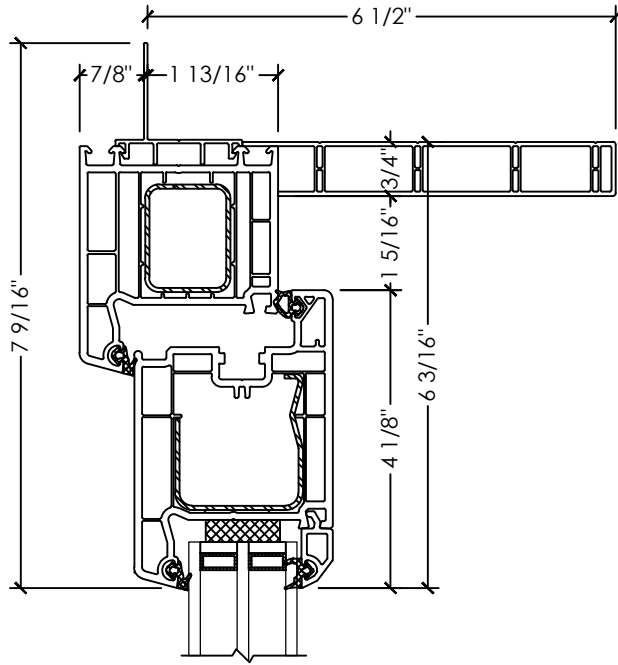

Vivace 1210 | Patio Door

Section Details | Triple Pane
Tilt & Slide | Large Frame | OXX, XXO

A SECTION DETAIL
TILT & SLIDE SASH

B SECTION DETAIL
TILT & SLIDE FIXED

Vivace 1210 | Patio Door

Section Details | Triple Pane
Tilt & Slide | Large Frame | OXX, XXO

C JAMB DETAIL
TILT & SLIDE

D MULLION DETAIL
TILT & SLIDE (WIDE T-POST)

A SECTION DETAIL
TILT & SLIDE SASH

B SECTION DETAIL
TILT & SLIDE FIXED

Vivace 1210 | Patio Door

Section Details | Triple Pane
Tilt & Slide | Large Frame | XOX

C JAMB DETAIL
TILT & SLIDE

D MULLION DETAIL
TILT & SLIDE (WIDE T-POST)