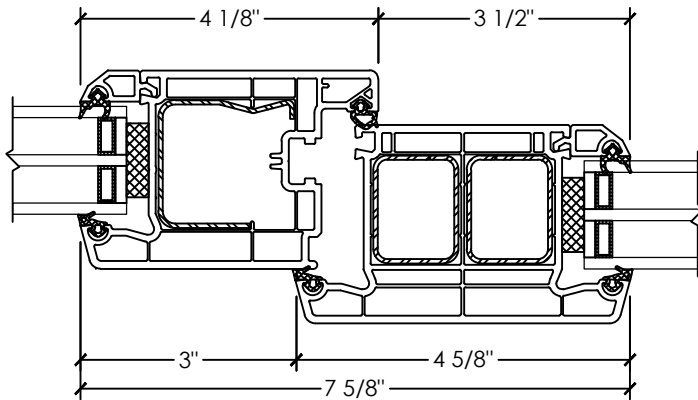

Vivace 1210 | Patio Door

Section Details | Triple Pane
Tilt & Slide | Large Frame | OXX, XXO

A SECTION DETAIL
TILT & SLIDE SASH

B SECTION DETAIL
TILT & SLIDE FIXED

Vivace 1210 | Patio Door

Section Details | Triple Pane
Tilt & Slide | Large Frame | OXX, XXO

C JAMB DETAIL
TILT & SLIDE

D MULLION DETAIL
TILT & SLIDE (WIDE T-POST)

A SECTION DETAIL
TILT & SLIDE SASH

B SECTION DETAIL
TILT & SLIDE FIXED

Vivace 1210 | Patio Door

Section Details | Triple Pane
Tilt & Slide | Large Frame | XOX

C JAMB DETAIL
TILT & SLIDE

D MULLION DETAIL
TILT & SLIDE (WIDE T-POST)