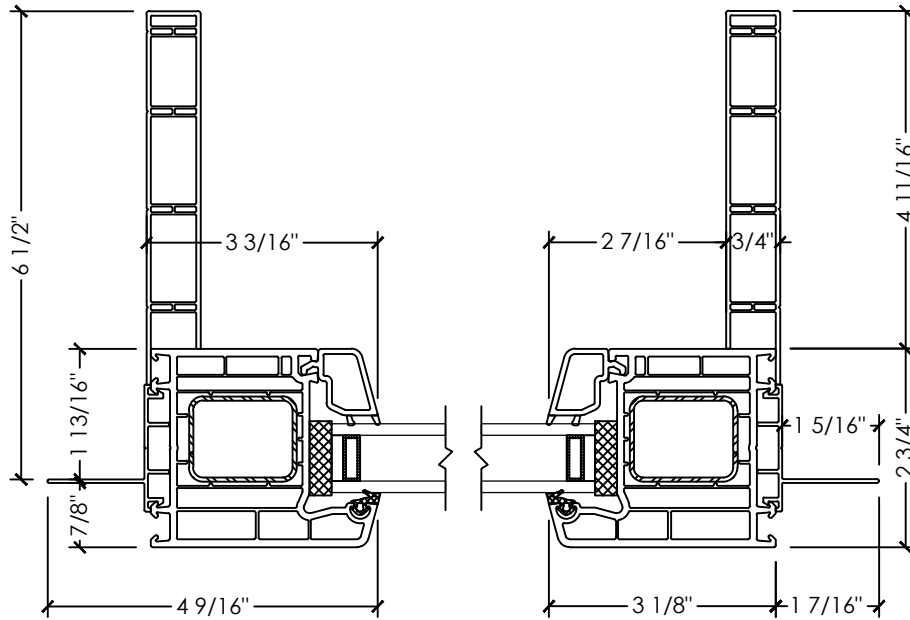

Vivace 1210 | Patio Door

Section Details | Dual Pane
Tilt & Slide | Large Frame | OXXX, XXXO

A SECTION DETAIL
TILT & SLIDE SASH

B SECTION DETAIL
TILT & SLIDE FIXED

Vivace 1210 | Patio Door

Section Details | Dual Pane
Tilt & Slide | Large Frame | OXXX, XXXO

C JAMB DETAIL
TILT & SLIDE

D MULLION DETAIL
TILT & SLIDE (WIDE T-POST)

Vivace 1210 | Patio Door

Section Details | Dual Pane
Tilt & Slide | Large Frame | X0XX, XXOX

Vivace 1210 | Patio Door

Section Details | Dual Pane
Tilt & Slide | Large Frame | XOXX, XXOX

Vivace 1210 | Patio Door

Section Details | Dual Pane
Tilt & Slide | Large Frame | XOOX

C JAMB DETAIL
TILT & SLIDE

D MULLION DETAIL
TILT & SLIDE (WIDE T-POST)