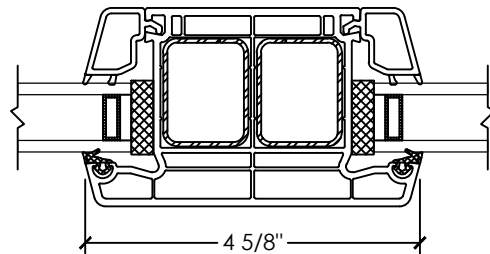

Vivace 1210 | Patio Door

Section Details | Dual Pane
Tilt & Slide | Large Frame | OXXX, XXXO

A SECTION DETAIL
TILT & SLIDE SASH

B SECTION DETAIL
TILT & SLIDE FIXED

Vivace 1210 | Patio Door

Section Details | Dual Pane
Tilt & Slide | Large Frame | OXXX, XXXO

C JAMB DETAIL
TILT & SLIDE

D MULLION DETAIL
TILT & SLIDE (WIDE T-POST)

Vivace 1210 | Patio Door

Section Details | Dual Pane
Tilt & Slide | Large Frame | X0XX, XXOX

Vivace 1210 | Patio Door

Section Details | Dual Pane
Tilt & Slide | Large Frame | XOXX, XXOX

Vivace 1210 | Patio Door

Section Details | Dual Pane
Tilt & Slide | Large Frame | XOOX

C JAMB DETAIL
TILT & SLIDE

D MULLION DETAIL
TILT & SLIDE (WIDE T-POST)