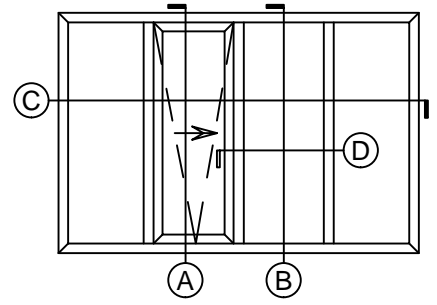

Vivace 1210 | Patio Door

Section Details | Dual Pane
Tilt & Slide | Large Frame | OXXX, XXXO

A SECTION DETAIL
TILT & SLIDE SASH

B SECTION DETAIL
TILT & SLIDE FIXED

Vivace 1210 | Patio Door

Section Details | Dual Pane
Tilt & Slide | Large Frame | OXXX, XXXO

C JAMB DETAIL
TILT & SLIDE

D MULLION DETAIL
TILT & SLIDE (WIDE T-POST)

Vivace 1210 | Patio Door

Section Details | Dual Pane
Tilt & Slide | Large Frame | X0XX, XXOX

Vivace 1210 | Patio Door

Section Details | Dual Pane
Tilt & Slide | Large Frame | XOXX, XXOX

Vivace 1210 | Patio Door

Section Details | Dual Pane
Tilt & Slide | Large Frame | XOOX

C JAMB DETAIL
TILT & SLIDE

D MULLION DETAIL
TILT & SLIDE (WIDE T-POST)