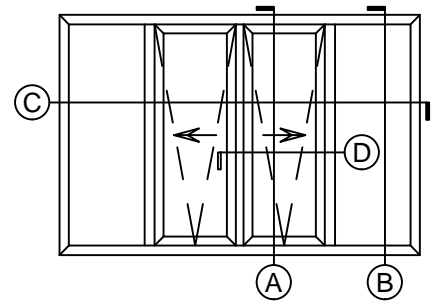

C JAMB DETAIL
TILT & SLIDE

D MULLION DETAIL
TILT & SLIDE (WIDE T-POST)

Vivace 1210 | Patio Door

Section Details | Dual Pane
Tilt & Slide | Large Frame | X0XX, XXOX

Vivace 1210 | Patio Door

Section Details | Dual Pane
Tilt & Slide | Large Frame | XOXX, XXOX

Vivace 1210 | Patio Door

Section Details | Dual Pane
Tilt & Slide | Large Frame | XOOX

C JAMB DETAIL
TILT & SLIDE

D MULLION DETAIL
TILT & SLIDE (WIDE T-POST)