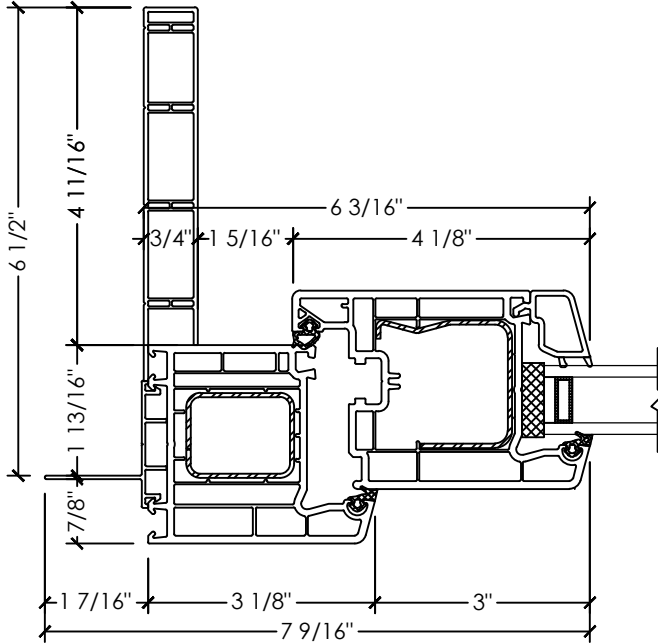

Vivace 1210 | Patio Door

Section Details | Dual Pane
Tilt & Slide | Large Frame | OXXX, XXXO

A SECTION DETAIL
TILT & SLIDE SASH

B SECTION DETAIL
TILT & SLIDE FIXED

Vivace 1210 | Patio Door

Section Details | Dual Pane
Tilt & Slide | Large Frame | OXXX, XXXO

C JAMB DETAIL
TILT & SLIDE

D MULLION DETAIL
TILT & SLIDE (WIDE T-POST)

Vivace 1210 | Patio Door

Section Details | Dual Pane
Tilt & Slide | Large Frame | X0XX, XXOX

Vivace 1210 | Patio Door

Section Details | Dual Pane
Tilt & Slide | Large Frame | XOXX, XXOX

Vivace 1210 | Patio Door

Section Details | Dual Pane
Tilt & Slide | Large Frame | XOOX

C JAMB DETAIL
TILT & SLIDE

D MULLION DETAIL
TILT & SLIDE (WIDE T-POST)