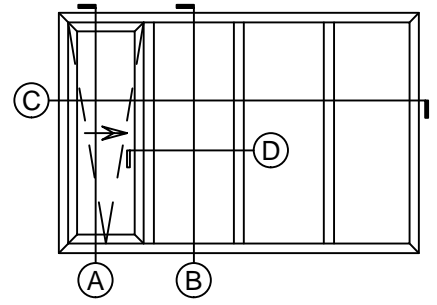

Vivace 1210 | Patio Door

Section Details | Dual Pane
Tilt & Slide | Large Frame | OXXX, XXXO

A SECTION DETAIL
TILT & SLIDE SASH

B SECTION DETAIL
TILT & SLIDE FIXED

Vivace 1210 | Patio Door

Section Details | Dual Pane
Tilt & Slide | Large Frame | OXXX, XXXO

C JAMB DETAIL
TILT & SLIDE

D MULLION DETAIL
TILT & SLIDE (WIDE T-POST)

Vivace 1210 | Patio Door

Section Details | Dual Pane
Tilt & Slide | Large Frame | X0XX, XXOX

Vivace 1210 | Patio Door

Section Details | Dual Pane
Tilt & Slide | Large Frame | XOXX, XXOX

Vivace 1210 | Patio Door

Section Details | Dual Pane
Tilt & Slide | Large Frame | XOOX

C JAMB DETAIL
TILT & SLIDE

D MULLION DETAIL
TILT & SLIDE (WIDE T-POST)