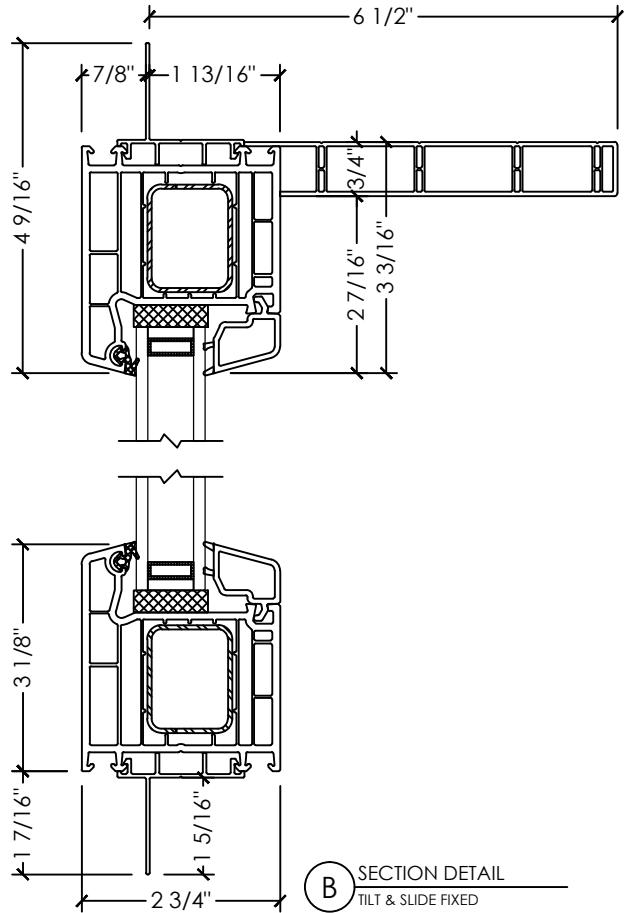

Vivace 1210 | Patio Door

Section Details | Dual Pane
Tilt & Slide | Large Frame | OXXX, XXXO

A SECTION DETAIL
TILT & SLIDE SASH

B SECTION DETAIL
TILT & SLIDE FIXED

Vivace 1210 | Patio Door

Section Details | Dual Pane
Tilt & Slide | Large Frame | OXXX, XXXO

C JAMB DETAIL
TILT & SLIDE

D MULLION DETAIL
TILT & SLIDE (WIDE T-POST)

Vivace 1210 | Patio Door

Section Details | Dual Pane
Tilt & Slide | Large Frame | X0XX, XXOX

Vivace 1210 | Patio Door

Section Details | Dual Pane
Tilt & Slide | Large Frame | XOXX, XXOX

Vivace 1210 | Patio Door

Section Details | Dual Pane
Tilt & Slide | Large Frame | XOOX

C JAMB DETAIL
TILT & SLIDE

D MULLION DETAIL
TILT & SLIDE (WIDE T-POST)