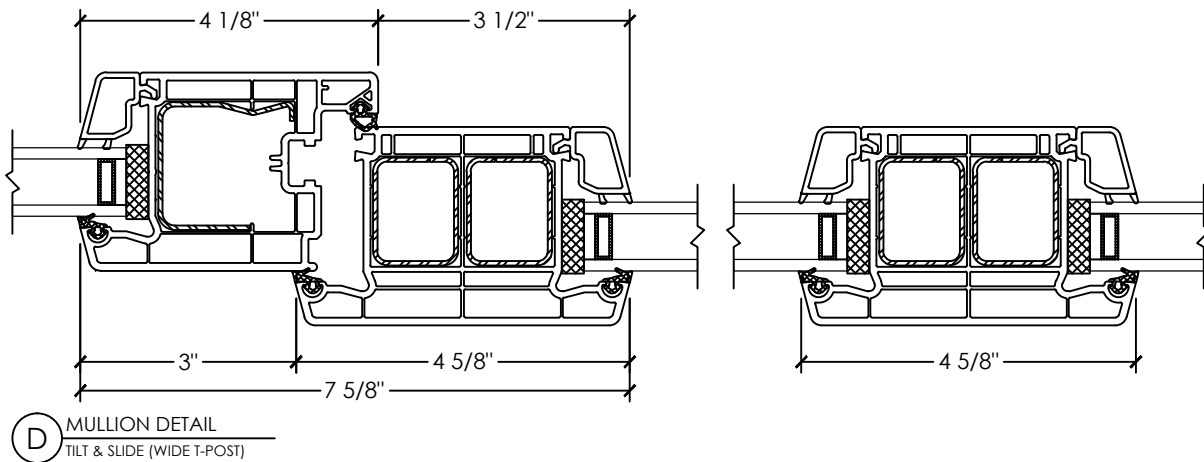

Vivace 1210 | Patio Door

Section Details | Dual Pane
Tilt & Slide | Large Frame | OXXX, XXXO

A SECTION DETAIL
TILT & SLIDE SASH

B SECTION DETAIL
TILT & SLIDE FIXED

Vivace 1210 | Patio Door

Section Details | Dual Pane
Tilt & Slide | Large Frame | OXXX, XXXO

C JAMB DETAIL
TILT & SLIDE

D MULLION DETAIL
TILT & SLIDE (WIDE T-POST)

Vivace 1210 | Patio Door

Section Details | Dual Pane
Tilt & Slide | Large Frame | X0XX, XXOX

Vivace 1210 | Patio Door

Section Details | Dual Pane
Tilt & Slide | Large Frame | XOXX, XXOX

Vivace 1210 | Patio Door

Section Details | Dual Pane
Tilt & Slide | Large Frame | XOOX

C JAMB DETAIL
TILT & SLIDE

D MULLION DETAIL
TILT & SLIDE (WIDE T-POST)