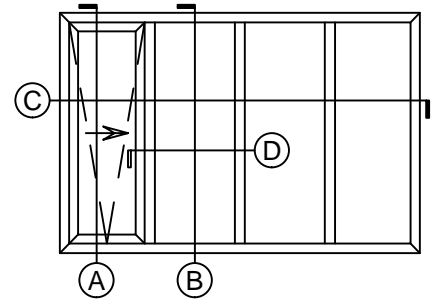

Vivace 1210 | Patio Door

Section Details | Dual Pane
Tilt & Slide | Large Frame | OXXX, XXXO

A SECTION DETAIL
TILT & SLIDE SASH

B SECTION DETAIL
TILT & SLIDE FIXED

Vivace 1210 | Patio Door

Section Details | Dual Pane
Tilt & Slide | Large Frame | OXXX, XXXO

C JAMB DETAIL
TILT & SLIDE

D MULLION DETAIL
TILT & SLIDE (WIDE T-POST)

Vivace 1210 | Patio Door

Section Details | Dual Pane
Tilt & Slide | Large Frame | X0XX, XXOX

Vivace 1210 | Patio Door

Section Details | Dual Pane
Tilt & Slide | Large Frame | XOXX, XXOX

Vivace 1210 | Patio Door

Section Details | Dual Pane
Tilt & Slide | Large Frame | XOOX

C JAMB DETAIL
TILT & SLIDE

D MULLION DETAIL
TILT & SLIDE (WIDE T-POST)