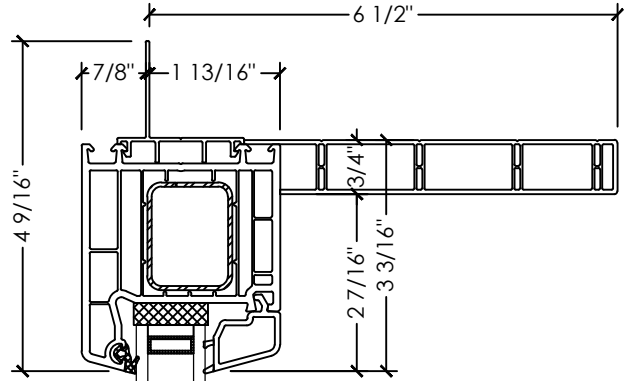

Vivace 1210 | Patio Door

Section Details | Dual Pane
Tilt & Slide | Large Frame | OXXX, XXXO

A SECTION DETAIL
TILT & SLIDE SASH

B SECTION DETAIL
TILT & SLIDE FIXED

Vivace 1210 | Patio Door

Section Details | Dual Pane
Tilt & Slide | Large Frame | OXXX, XXXO

C JAMB DETAIL
TILT & SLIDE

D MULLION DETAIL
TILT & SLIDE (WIDE T-POST)

Vivace 1210 | Patio Door

Section Details | Dual Pane
Tilt & Slide | Large Frame | X0XX, XXOX

Vivace 1210 | Patio Door

Section Details | Dual Pane
Tilt & Slide | Large Frame | XOXX, XXOX

Vivace 1210 | Patio Door

Section Details | Dual Pane
Tilt & Slide | Large Frame | XOOX

C JAMB DETAIL
TILT & SLIDE

D MULLION DETAIL
TILT & SLIDE (WIDE T-POST)