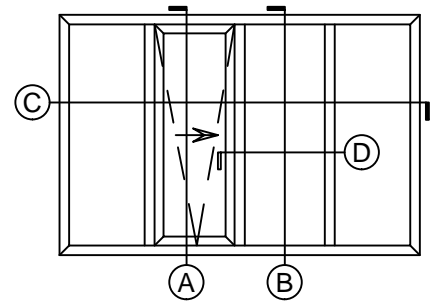

Vivace 1210 | Patio Door

Section Details | Dual Pane
Tilt & Slide | Large Frame | OXXX, XXXO

A SECTION DETAIL
TILT & SLIDE SASH

B SECTION DETAIL
TILT & SLIDE FIXED

Vivace 1210 | Patio Door

Section Details | Dual Pane
Tilt & Slide | Large Frame | OXXX, XXXO

C JAMB DETAIL
TILT & SLIDE

D MULLION DETAIL
TILT & SLIDE (WIDE T-POST)

Vivace 1210 | Patio Door

Section Details | Dual Pane
Tilt & Slide | Large Frame | X0XX, XXOX

Vivace 1210 | Patio Door

Section Details | Dual Pane
Tilt & Slide | Large Frame | XOXX, XXOX

Vivace 1210 | Patio Door

Section Details | Dual Pane
Tilt & Slide | Large Frame | XOOX

C JAMB DETAIL
TILT & SLIDE

D MULLION DETAIL
TILT & SLIDE (WIDE T-POST)