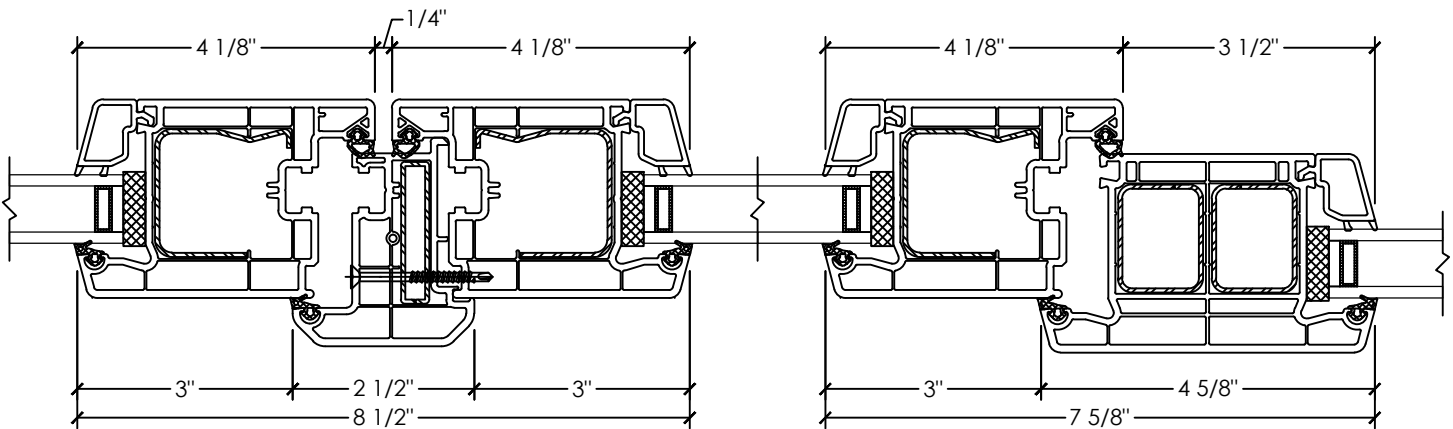

Vivace 1210 | Patio Door

Section Details | Dual Pane
Tilt & Slide | Large Frame | OXXX, XXXO

A SECTION DETAIL
TILT & SLIDE SASH

B SECTION DETAIL
TILT & SLIDE FIXED

Vivace 1210 | Patio Door

Section Details | Dual Pane
Tilt & Slide | Large Frame | OXXX, XXXO

C JAMB DETAIL
TILT & SLIDE

D MULLION DETAIL
TILT & SLIDE (WIDE T-POST)

Vivace 1210 | Patio Door

Section Details | Dual Pane
Tilt & Slide | Large Frame | X0XX, XXOX

Vivace 1210 | Patio Door

Section Details | Dual Pane
Tilt & Slide | Large Frame | XOXX, XXOX

Vivace 1210 | Patio Door

Section Details | Dual Pane
Tilt & Slide | Large Frame | XOOX

C JAMB DETAIL
TILT & SLIDE

D MULLION DETAIL
TILT & SLIDE (WIDE T-POST)