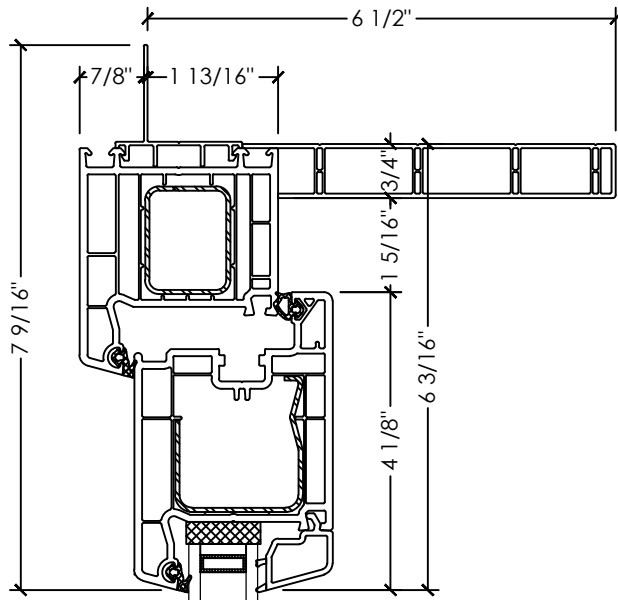

Vivace 1210 | Patio Door

Section Details | Dual Pane
Tilt & Slide | Large Frame | OXXX, XXXO

A SECTION DETAIL
TILT & SLIDE SASH

B SECTION DETAIL
TILT & SLIDE FIXED

Vivace 1210 | Patio Door

Section Details | Dual Pane
Tilt & Slide | Large Frame | OXXX, XXXO

C JAMB DETAIL
TILT & SLIDE

D MULLION DETAIL
TILT & SLIDE (WIDE T-POST)

Vivace 1210 | Patio Door

Section Details | Dual Pane
Tilt & Slide | Large Frame | X0XX, XXOX

Vivace 1210 | Patio Door

Section Details | Dual Pane
Tilt & Slide | Large Frame | XOXX, XXOX

Vivace 1210 | Patio Door

Section Details | Dual Pane
Tilt & Slide | Large Frame | XOOX

C JAMB DETAIL
TILT & SLIDE

D MULLION DETAIL
TILT & SLIDE (WIDE T-POST)