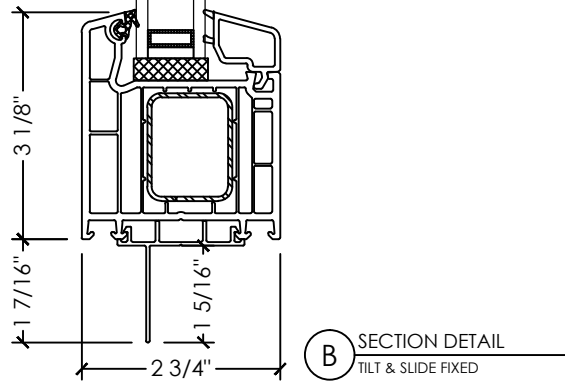

Vivace 1210 | Patio Door

Section Details | Dual Pane
Tilt & Slide | Large Frame | OXXX, XXXO

A SECTION DETAIL
TILT & SLIDE SASH

B SECTION DETAIL
TILT & SLIDE FIXED

Vivace 1210 | Patio Door

Section Details | Dual Pane
Tilt & Slide | Large Frame | OXXX, XXXO

C JAMB DETAIL
TILT & SLIDE

D MULLION DETAIL
TILT & SLIDE (WIDE T-POST)

Vivace 1210 | Patio Door

Section Details | Dual Pane
Tilt & Slide | Large Frame | X0XX, XXOX

Vivace 1210 | Patio Door

Section Details | Dual Pane
Tilt & Slide | Large Frame | XOXX, XXOX

Vivace 1210 | Patio Door

Section Details | Dual Pane
Tilt & Slide | Large Frame | XOOX

C JAMB DETAIL
TILT & SLIDE

D MULLION DETAIL
TILT & SLIDE (WIDE T-POST)