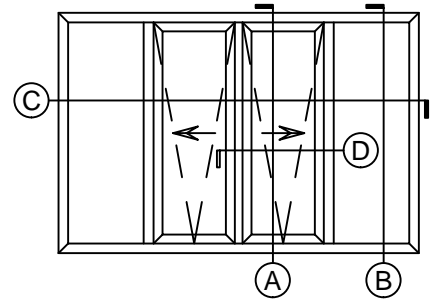

C JAMB DETAIL
TILT & SLIDE

D MULLION DETAIL
TILT & SLIDE (WIDE T-POST)

Vivace 1210 | Patio Door

Section Details | Dual Pane
Tilt & Slide | Large Frame | X0XX, XXOX

Vivace 1210 | Patio Door

Section Details | Dual Pane
Tilt & Slide | Large Frame | XOXX, XXOX

Vivace 1210 | Patio Door

Section Details | Dual Pane
Tilt & Slide | Large Frame | XOOX

C JAMB DETAIL
TILT & SLIDE

D MULLION DETAIL
TILT & SLIDE (WIDE T-POST)