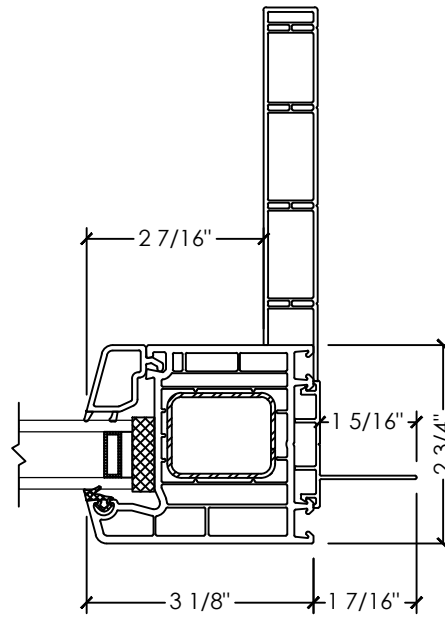

Vivace 1210 | Patio Door

Section Details | Dual Pane
Tilt & Slide | Large Frame | OXXX, XXXO

A SECTION DETAIL
TILT & SLIDE SASH

B SECTION DETAIL
TILT & SLIDE FIXED

Vivace 1210 | Patio Door

Section Details | Dual Pane
Tilt & Slide | Large Frame | OXXX, XXXO

C JAMB DETAIL
TILT & SLIDE

D MULLION DETAIL
TILT & SLIDE (WIDE T-POST)

Vivace 1210 | Patio Door

Section Details | Dual Pane
Tilt & Slide | Large Frame | X0XX, XXOX

Vivace 1210 | Patio Door

Section Details | Dual Pane
Tilt & Slide | Large Frame | XOXX, XXOX

Vivace 1210 | Patio Door

Section Details | Dual Pane
Tilt & Slide | Large Frame | XOOX

C JAMB DETAIL
TILT & SLIDE

D MULLION DETAIL
TILT & SLIDE (WIDE T-POST)