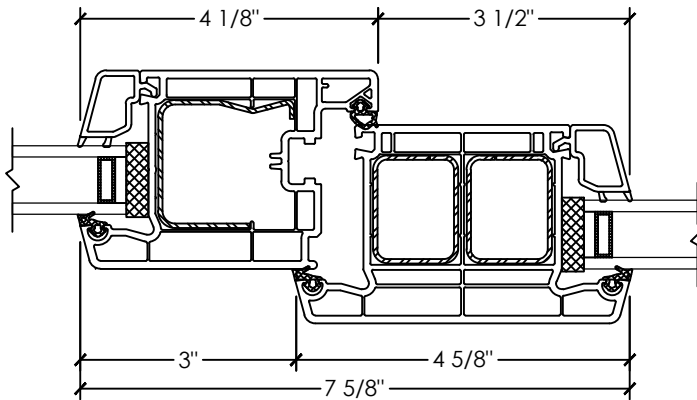

Vivace 1210 | Patio Door

Section Details | Dual Pane
Tilt & Slide | Large Frame | OXXX, XXXO

A SECTION DETAIL
TILT & SLIDE SASH

B SECTION DETAIL
TILT & SLIDE FIXED

Vivace 1210 | Patio Door

Section Details | Dual Pane
Tilt & Slide | Large Frame | OXXX, XXXO

C JAMB DETAIL
TILT & SLIDE

D MULLION DETAIL
TILT & SLIDE (WIDE T-POST)

Vivace 1210 | Patio Door

Section Details | Dual Pane
Tilt & Slide | Large Frame | X0XX, XXOX

Vivace 1210 | Patio Door

Section Details | Dual Pane
Tilt & Slide | Large Frame | XOXX, XXOX

Vivace 1210 | Patio Door

Section Details | Dual Pane
Tilt & Slide | Large Frame | XOOX

C JAMB DETAIL
TILT & SLIDE

D MULLION DETAIL
TILT & SLIDE (WIDE T-POST)