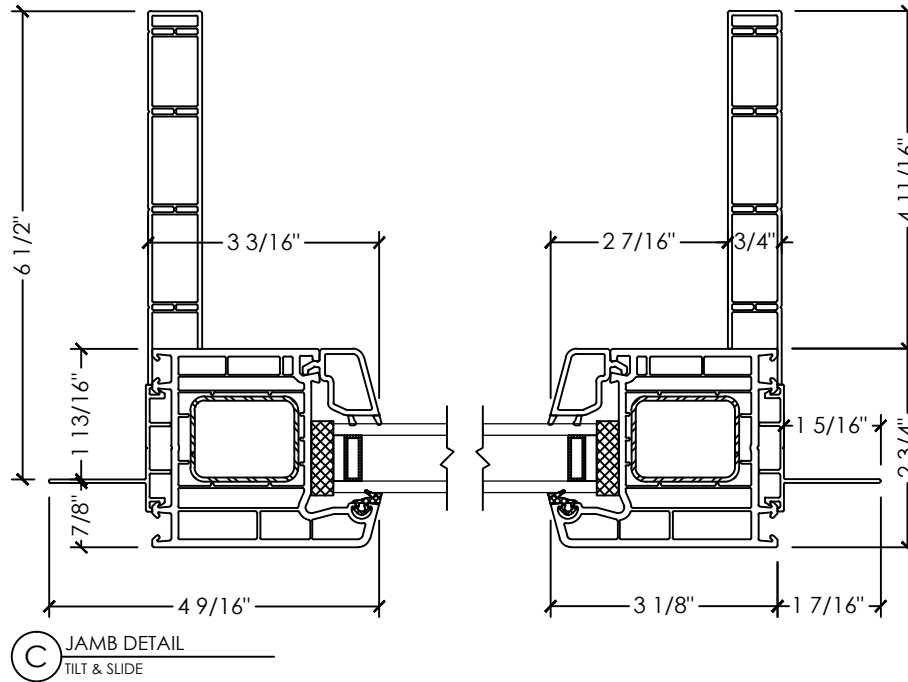

Vivace 1210 | Patio Door

Section Details | Dual Pane
Tilt & Slide | Large Frame | OXXX, XXXO

A SECTION DETAIL
TILT & SLIDE SASH

B SECTION DETAIL
TILT & SLIDE FIXED

Vivace 1210 | Patio Door

Section Details | Dual Pane
Tilt & Slide | Large Frame | OXXX, XXXO

C JAMB DETAIL
TILT & SLIDE

D MULLION DETAIL
TILT & SLIDE (WIDE T-POST)

Vivace 1210 | Patio Door

Section Details | Dual Pane
Tilt & Slide | Large Frame | X0XX, XXOX

Vivace 1210 | Patio Door

Section Details | Dual Pane
Tilt & Slide | Large Frame | XOXX, XXOX

Vivace 1210 | Patio Door

Section Details | Dual Pane
Tilt & Slide | Large Frame | XOOX

C JAMB DETAIL
TILT & SLIDE

D MULLION DETAIL
TILT & SLIDE (WIDE T-POST)