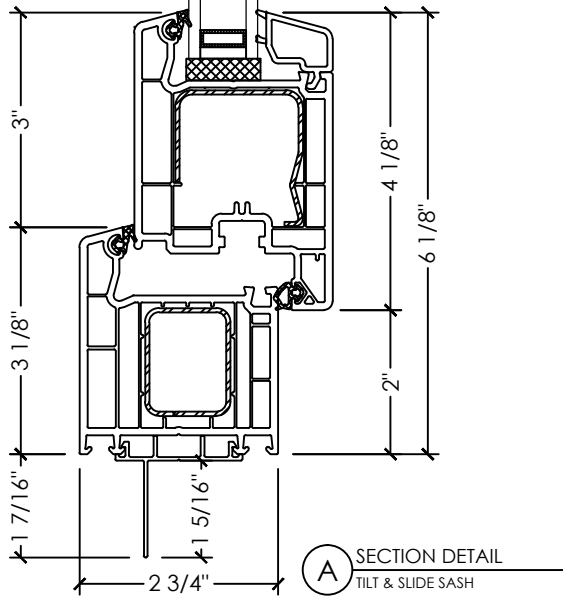

Vivace 1210 | Patio Door

Section Details | Dual Pane
Tilt & Slide | Large Frame | OXXX, XXXO

A SECTION DETAIL
TILT & SLIDE SASH

B SECTION DETAIL
TILT & SLIDE FIXED

Vivace 1210 | Patio Door

Section Details | Dual Pane
Tilt & Slide | Large Frame | OXXX, XXXO

C JAMB DETAIL
TILT & SLIDE

D MULLION DETAIL
TILT & SLIDE (WIDE T-POST)

Vivace 1210 | Patio Door

Section Details | Dual Pane
Tilt & Slide | Large Frame | X0XX, XXOX

Vivace 1210 | Patio Door

Section Details | Dual Pane
Tilt & Slide | Large Frame | XOXX, XXOX

Vivace 1210 | Patio Door

Section Details | Dual Pane
Tilt & Slide | Large Frame | XOOX

C JAMB DETAIL
TILT & SLIDE

D MULLION DETAIL
TILT & SLIDE (WIDE T-POST)