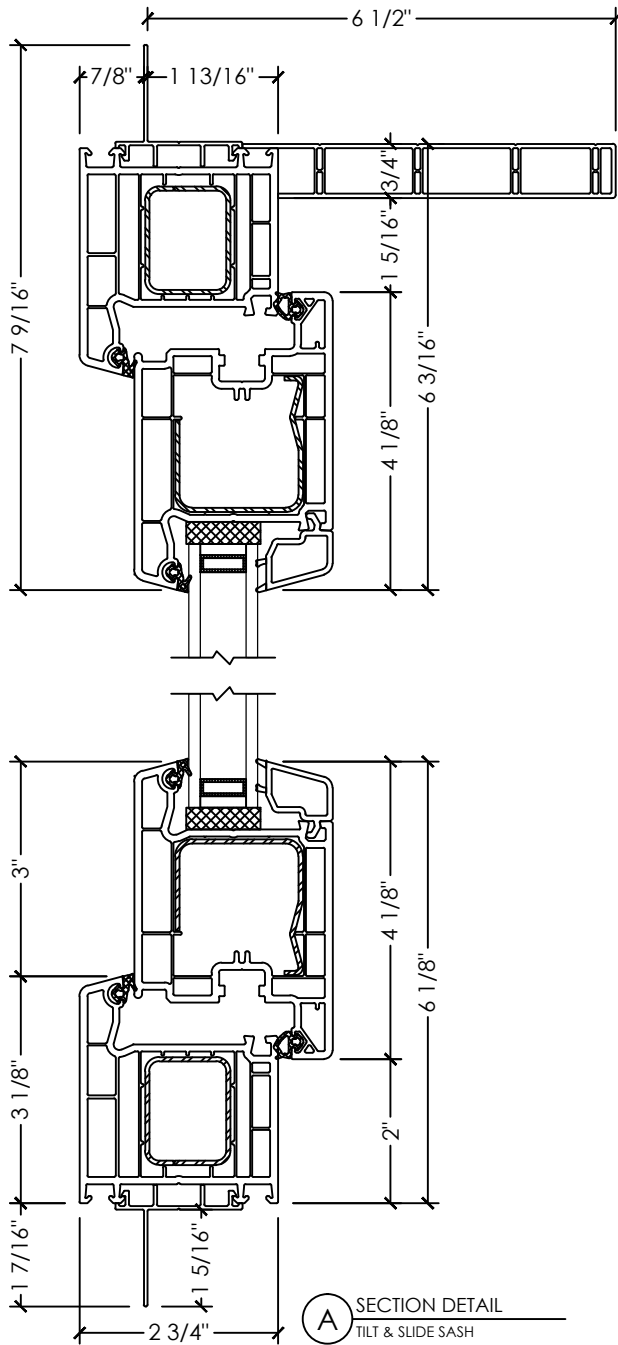

Vivace 1210 | Patio Door

Section Details | Dual Pane
Tilt & Slide | Large Frame | OXXX, XXXO

A SECTION DETAIL
TILT & SLIDE SASH

B SECTION DETAIL
TILT & SLIDE FIXED

Vivace 1210 | Patio Door

Section Details | Dual Pane
Tilt & Slide | Large Frame | OXXX, XXXO

C JAMB DETAIL
TILT & SLIDE

D MULLION DETAIL
TILT & SLIDE (WIDE T-POST)

Vivace 1210 | Patio Door

Section Details | Dual Pane
Tilt & Slide | Large Frame | X0XX, XXOX

Vivace 1210 | Patio Door

Section Details | Dual Pane
Tilt & Slide | Large Frame | XOXX, XXOX

Vivace 1210 | Patio Door

Section Details | Dual Pane
Tilt & Slide | Large Frame | XOOX

C JAMB DETAIL
TILT & SLIDE

D MULLION DETAIL
TILT & SLIDE (WIDE T-POST)