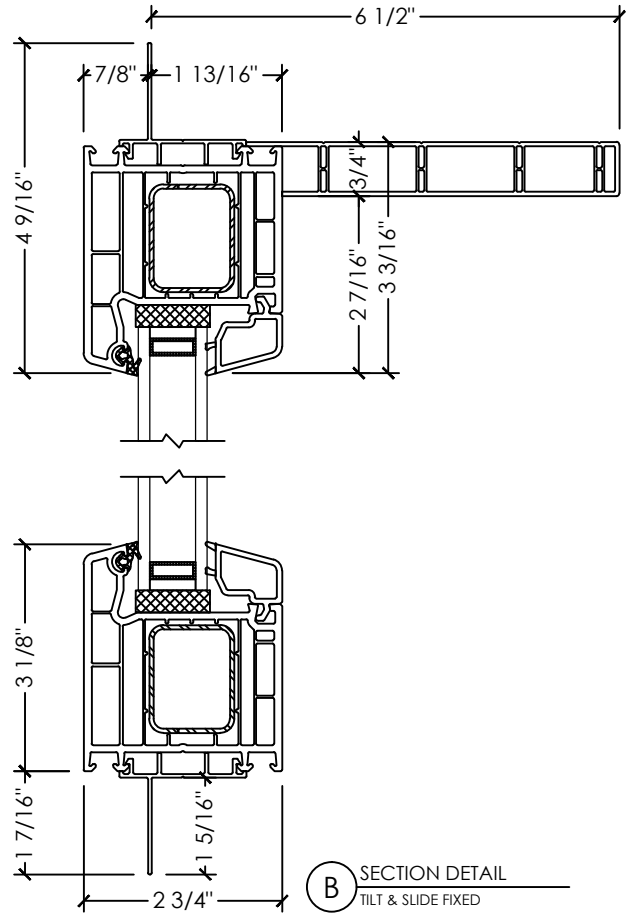

Vivace 1210 | Patio Door

Section Details | Dual Pane
Tilt & Slide | Large Frame | OXXX, XXXO

A SECTION DETAIL
TILT & SLIDE SASH

B SECTION DETAIL
TILT & SLIDE FIXED

Vivace 1210 | Patio Door

Section Details | Dual Pane
Tilt & Slide | Large Frame | OXXX, XXXO

C JAMB DETAIL
TILT & SLIDE

D MULLION DETAIL
TILT & SLIDE (WIDE T-POST)

Vivace 1210 | Patio Door

Section Details | Dual Pane
Tilt & Slide | Large Frame | X0XX, XXOX

Vivace 1210 | Patio Door

Section Details | Dual Pane
Tilt & Slide | Large Frame | XOXX, XXOX

Vivace 1210 | Patio Door

Section Details | Dual Pane
Tilt & Slide | Large Frame | XOOX

C JAMB DETAIL
TILT & SLIDE

D MULLION DETAIL
TILT & SLIDE (WIDE T-POST)