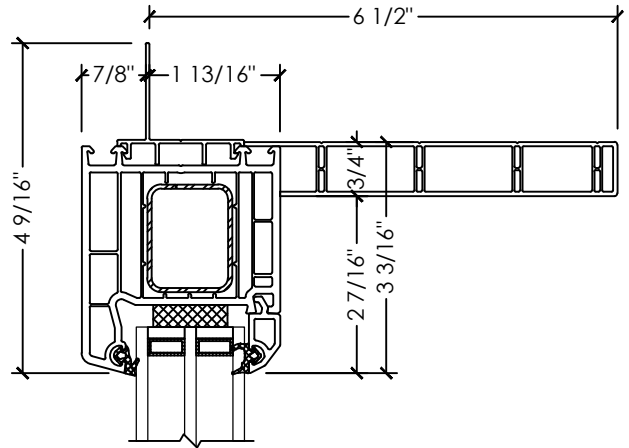

Vivace 1210 | Patio Door

Section Details | Triple Pane
Tilt & Slide | Large Frame | OXXX, XXXO

A SECTION DETAIL
TILT & SLIDE SASH

B SECTION DETAIL
TILT & SLIDE FIXED

Vivace 1210 | Patio Door

Section Details | Triple Pane
Tilt & Slide | Large Frame | OXXX, XXXO

C JAMB DETAIL
TILT & SLIDE

D MULLION DETAIL
TILT & SLIDE (WIDE T-POST)

A SECTION DETAIL
TILT & SLIDE SASH

B SECTION DETAIL
TILT & SLIDE FIXED

Vivace 1210 | Patio Door

Section Details | Triple Pane
Tilt & Slide | Large Frame | XOX, XXOX

C JAMB DETAIL
TILT & SLIDE

D MULLION DETAIL
TILT & SLIDE (WIDE T-POST)

Vivace 1210 | Patio Door

Section Details | Triple Pane
Tilt & Slide | Large Frame | XOXX, XXOX

A SECTION DETAIL
TILT & SLIDE SASH

B SECTION DETAIL
TILT & SLIDE FIXED

Vivace 1210 | Patio Door

Section Details | Triple Pane
Tilt & Slide | Large Frame | XOOX

C JAMB DETAIL
TILT & SLIDE

D MULLION DETAIL
TILT & SLIDE (WIDE T-POST)