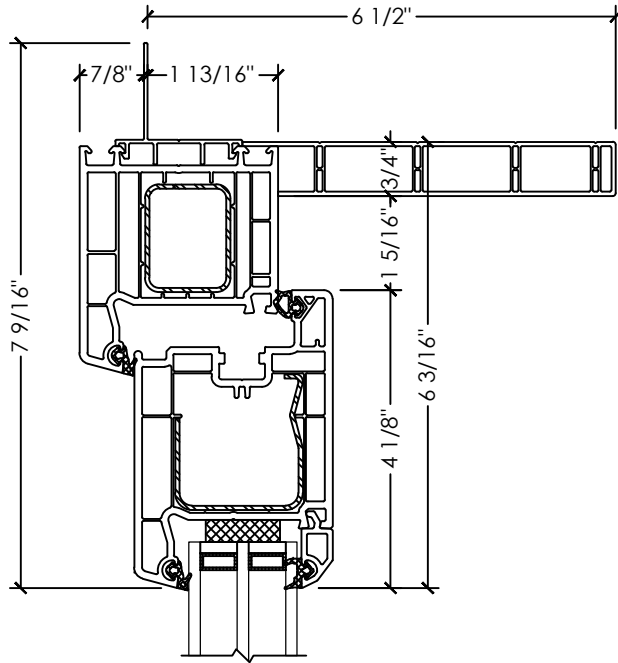

Vivace 1210 | Patio Door

Section Details | Triple Pane
Tilt & Slide | Large Frame | OXXX, XXXO

A SECTION DETAIL
TILT & SLIDE SASH

B SECTION DETAIL
TILT & SLIDE FIXED

Vivace 1210 | Patio Door

Section Details | Triple Pane
Tilt & Slide | Large Frame | OXXX, XXXO

C JAMB DETAIL
TILT & SLIDE

D MULLION DETAIL
TILT & SLIDE (WIDE T-POST)

A SECTION DETAIL
TILT & SLIDE SASH

B SECTION DETAIL
TILT & SLIDE FIXED

Vivace 1210 | Patio Door

Section Details | Triple Pane
Tilt & Slide | Large Frame | XOX, XXOX

C JAMB DETAIL
TILT & SLIDE

D MULLION DETAIL
TILT & SLIDE (WIDE T-POST)

Vivace 1210 | Patio Door

Section Details | Triple Pane
Tilt & Slide | Large Frame | XOXX, XXOX

A SECTION DETAIL
TILT & SLIDE SASH

B SECTION DETAIL
TILT & SLIDE FIXED

Vivace 1210 | Patio Door

Section Details | Triple Pane
Tilt & Slide | Large Frame | XOOX

C JAMB DETAIL
TILT & SLIDE

D MULLION DETAIL
TILT & SLIDE (WIDE T-POST)