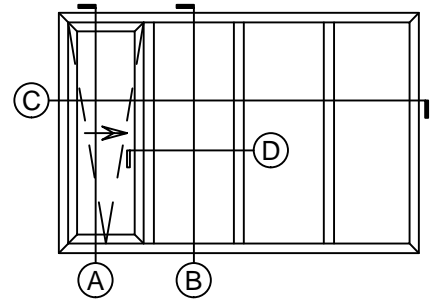

Vivace 1210 | Patio Door

Section Details | Triple Pane
Tilt & Slide | Large Frame | OXXX, XXXO

A SECTION DETAIL
TILT & SLIDE SASH

B SECTION DETAIL
TILT & SLIDE FIXED

Vivace 1210 | Patio Door

Section Details | Triple Pane
Tilt & Slide | Large Frame | OXXX, XXXO

C JAMB DETAIL
TILT & SLIDE

D MULLION DETAIL
TILT & SLIDE (WIDE T-POST)

A SECTION DETAIL
TILT & SLIDE SASH

B SECTION DETAIL
TILT & SLIDE FIXED

Vivace 1210 | Patio Door

Section Details | Triple Pane
Tilt & Slide | Large Frame | XOX, XXOX

C JAMB DETAIL
TILT & SLIDE

D MULLION DETAIL
TILT & SLIDE (WIDE T-POST)

Vivace 1210 | Patio Door

Section Details | Triple Pane
Tilt & Slide | Large Frame | XOXX, XXOX

A SECTION DETAIL
TILT & SLIDE SASH

B SECTION DETAIL
TILT & SLIDE FIXED

Vivace 1210 | Patio Door

Section Details | Triple Pane
Tilt & Slide | Large Frame | XOOX

C JAMB DETAIL
TILT & SLIDE

D MULLION DETAIL
TILT & SLIDE (WIDE T-POST)