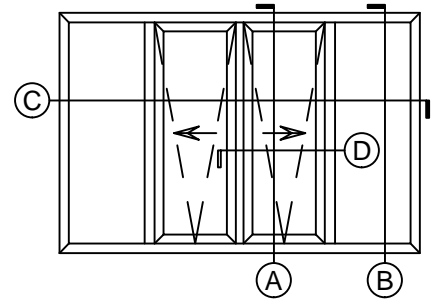

C JAMB DETAIL
TILT & SLIDE

D MULLION DETAIL
TILT & SLIDE (WIDE T-POST)

Vivace 1210 | Patio Door

Section Details | Triple Pane
Tilt & Slide | Large Frame | XOXX, XXOX

A SECTION DETAIL
TILT & SLIDE SASH

B SECTION DETAIL
TILT & SLIDE FIXED

Vivace 1210 | Patio Door

Section Details | Triple Pane
Tilt & Slide | Large Frame | XOOX

C JAMB DETAIL
TILT & SLIDE

D MULLION DETAIL
TILT & SLIDE (WIDE T-POST)