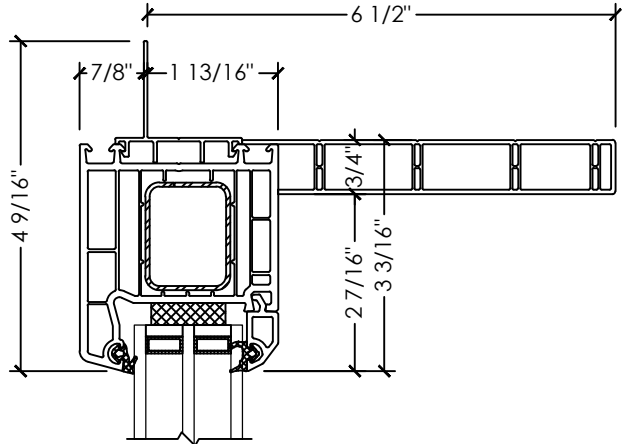

C JAMB DETAIL
TILT & SLIDE

D MULLION DETAIL
TILT & SLIDE (WIDE T-POST)

A SECTION DETAIL
TILT & SLIDE SASH

B SECTION DETAIL
TILT & SLIDE FIXED

Vivace 1210 | Patio Door

Section Details | Triple Pane
Tilt & Slide | Large Frame | XOX, XXOX

C JAMB DETAIL
TILT & SLIDE

D MULLION DETAIL
TILT & SLIDE (WIDE T-POST)

Vivace 1210 | Patio Door

Section Details | Triple Pane
Tilt & Slide | Large Frame | XOXX, XXOX

A SECTION DETAIL
TILT & SLIDE SASH

B SECTION DETAIL
TILT & SLIDE FIXED

Vivace 1210 | Patio Door

Section Details | Triple Pane
Tilt & Slide | Large Frame | XOOX

C JAMB DETAIL
TILT & SLIDE

D MULLION DETAIL
TILT & SLIDE (WIDE T-POST)