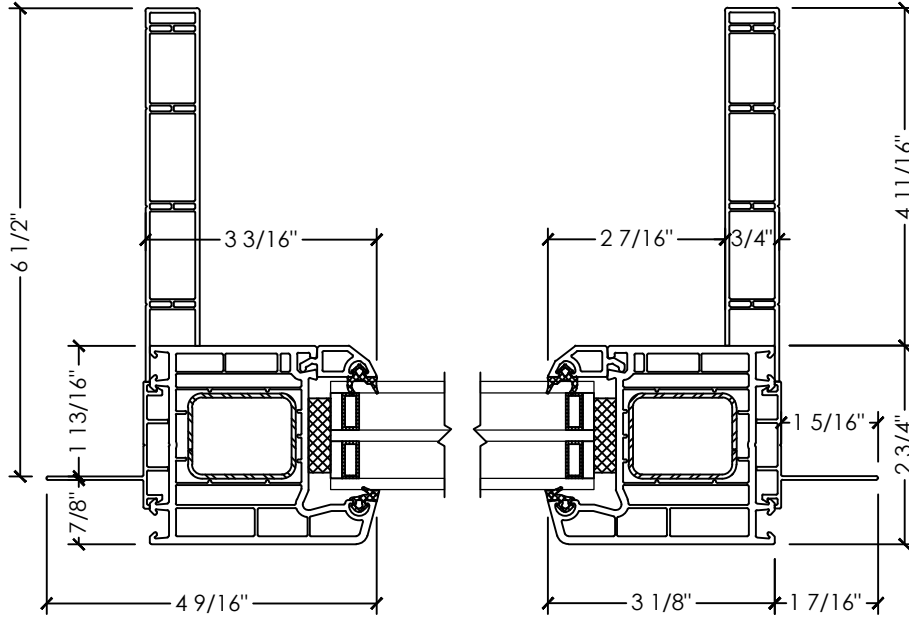

Vivace 1210 | Patio Door

Section Details | Triple Pane
Tilt & Slide | Large Frame | OXXX, XXXO

A SECTION DETAIL
TILT & SLIDE SASH

B SECTION DETAIL
TILT & SLIDE FIXED

Vivace 1210 | Patio Door

Section Details | Triple Pane
Tilt & Slide | Large Frame | OXXX, XXXO

C JAMB DETAIL
TILT & SLIDE

D MULLION DETAIL
TILT & SLIDE (WIDE T-POST)

A SECTION DETAIL
TILT & SLIDE SASH

B SECTION DETAIL
TILT & SLIDE FIXED

Vivace 1210 | Patio Door

Section Details | Triple Pane
Tilt & Slide | Large Frame | XOX, XXOX

C JAMB DETAIL
TILT & SLIDE

D MULLION DETAIL
TILT & SLIDE (WIDE T-POST)

Vivace 1210 | Patio Door

Section Details | Triple Pane
Tilt & Slide | Large Frame | XOXX, XXOX

A SECTION DETAIL
TILT & SLIDE SASH

B SECTION DETAIL
TILT & SLIDE FIXED

Vivace 1210 | Patio Door

Section Details | Triple Pane
Tilt & Slide | Large Frame | XOOX

C JAMB DETAIL
TILT & SLIDE

D MULLION DETAIL
TILT & SLIDE (WIDE T-POST)