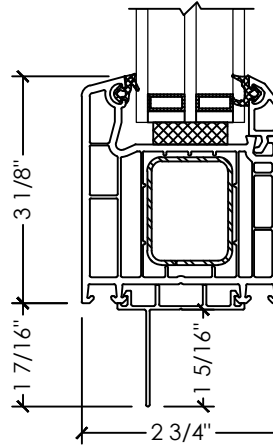

Vivace 1210 | Patio Door

Section Details | Triple Pane
Tilt & Slide | Large Frame | OXXX, XXXO

A SECTION DETAIL
TILT & SLIDE SASH

B SECTION DETAIL
TILT & SLIDE FIXED

Vivace 1210 | Patio Door

Section Details | Triple Pane
Tilt & Slide | Large Frame | OXXX, XXXO

C JAMB DETAIL
TILT & SLIDE

D MULLION DETAIL
TILT & SLIDE (WIDE T-POST)

A SECTION DETAIL
TILT & SLIDE SASH

B SECTION DETAIL
TILT & SLIDE FIXED

Vivace 1210 | Patio Door

Section Details | Triple Pane
Tilt & Slide | Large Frame | XOX, XXOX

C JAMB DETAIL
TILT & SLIDE

D MULLION DETAIL
TILT & SLIDE (WIDE T-POST)

Vivace 1210 | Patio Door

Section Details | Triple Pane
Tilt & Slide | Large Frame | XOXX, XXOX

A SECTION DETAIL
TILT & SLIDE SASH

B SECTION DETAIL
TILT & SLIDE FIXED

Vivace 1210 | Patio Door

Section Details | Triple Pane
Tilt & Slide | Large Frame | XOOX

C JAMB DETAIL
TILT & SLIDE

D MULLION DETAIL
TILT & SLIDE (WIDE T-POST)