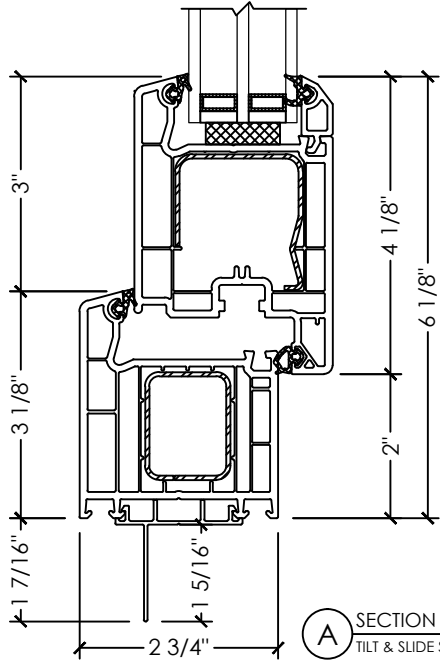

Vivace 1210 | Patio Door

Section Details | Triple Pane
Tilt & Slide | Large Frame | OXXX, XXXO

A SECTION DETAIL
TILT & SLIDE SASH

B SECTION DETAIL
TILT & SLIDE FIXED

Vivace 1210 | Patio Door

Section Details | Triple Pane
Tilt & Slide | Large Frame | OXXX, XXXO

C JAMB DETAIL
TILT & SLIDE

D MULLION DETAIL
TILT & SLIDE (WIDE T-POST)

A SECTION DETAIL
TILT & SLIDE SASH

B SECTION DETAIL
TILT & SLIDE FIXED

Vivace 1210 | Patio Door

Section Details | Triple Pane
Tilt & Slide | Large Frame | XOX, XXOX

C JAMB DETAIL
TILT & SLIDE

D MULLION DETAIL
TILT & SLIDE (WIDE T-POST)

Vivace 1210 | Patio Door

Section Details | Triple Pane
Tilt & Slide | Large Frame | XOXX, XXOX

A SECTION DETAIL
TILT & SLIDE SASH

B SECTION DETAIL
TILT & SLIDE FIXED

Vivace 1210 | Patio Door

Section Details | Triple Pane
Tilt & Slide | Large Frame | XOOX

C JAMB DETAIL
TILT & SLIDE

D MULLION DETAIL
TILT & SLIDE (WIDE T-POST)