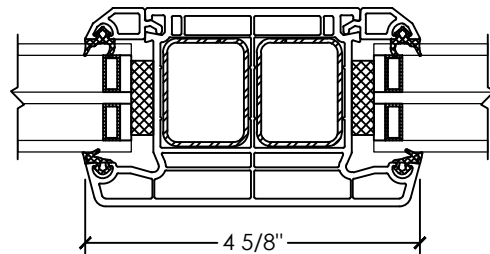

Vivace 1210 | Patio Door

Section Details | Triple Pane
Tilt & Slide | Large Frame | OXXX, XXXO

A SECTION DETAIL
TILT & SLIDE SASH

B SECTION DETAIL
TILT & SLIDE FIXED

Vivace 1210 | Patio Door

Section Details | Triple Pane
Tilt & Slide | Large Frame | OXXX, XXXO

C JAMB DETAIL
TILT & SLIDE

D MULLION DETAIL
TILT & SLIDE (WIDE T-POST)

A SECTION DETAIL
TILT & SLIDE SASH

B SECTION DETAIL
TILT & SLIDE FIXED

Vivace 1210 | Patio Door

Section Details | Triple Pane
Tilt & Slide | Large Frame | XOX, XXOX

C JAMB DETAIL
TILT & SLIDE

D MULLION DETAIL
TILT & SLIDE (WIDE T-POST)

Vivace 1210 | Patio Door

Section Details | Triple Pane
Tilt & Slide | Large Frame | XOXX, XXOX

A SECTION DETAIL
TILT & SLIDE SASH

B SECTION DETAIL
TILT & SLIDE FIXED

Vivace 1210 | Patio Door

Section Details | Triple Pane
Tilt & Slide | Large Frame | XOOX

C JAMB DETAIL
TILT & SLIDE

D MULLION DETAIL
TILT & SLIDE (WIDE T-POST)