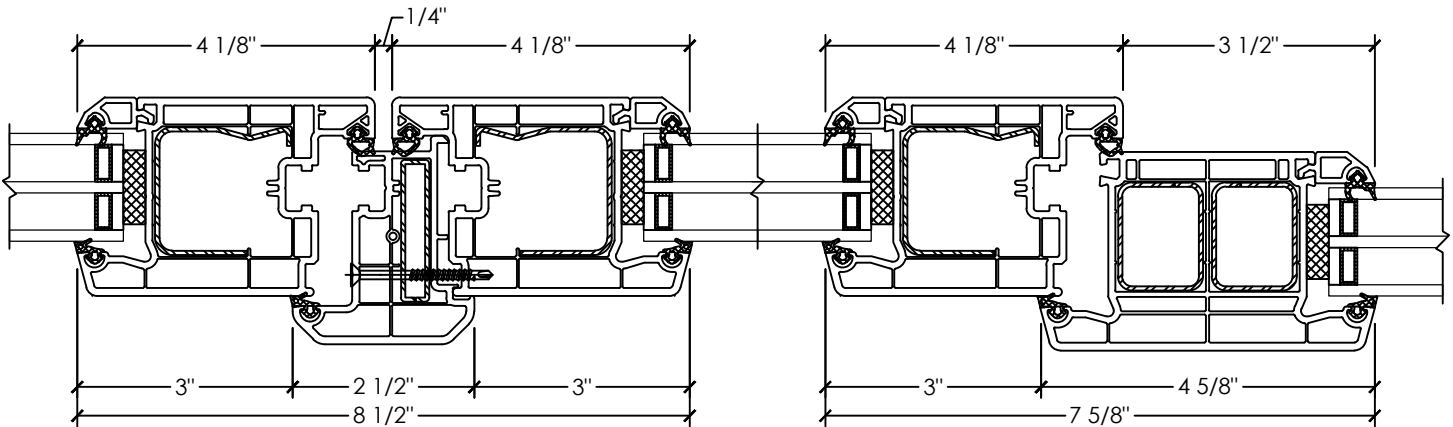

Vivace 1210 | Patio Door

Section Details | Triple Pane
Tilt & Slide | Large Frame | OXXX, XXXO

A SECTION DETAIL
TILT & SLIDE SASH

B SECTION DETAIL
TILT & SLIDE FIXED

Vivace 1210 | Patio Door

Section Details | Triple Pane
Tilt & Slide | Large Frame | OXXX, XXXO

C JAMB DETAIL
TILT & SLIDE

D MULLION DETAIL
TILT & SLIDE (WIDE T-POST)

A SECTION DETAIL
TILT & SLIDE SASH

B SECTION DETAIL
TILT & SLIDE FIXED

Vivace 1210 | Patio Door

Section Details | Triple Pane
Tilt & Slide | Large Frame | XOX, XXOX

C JAMB DETAIL
TILT & SLIDE

D MULLION DETAIL
TILT & SLIDE (WIDE T-POST)

Vivace 1210 | Patio Door

Section Details | Triple Pane
Tilt & Slide | Large Frame | XOXX, XXOX

A SECTION DETAIL
TILT & SLIDE SASH

B SECTION DETAIL
TILT & SLIDE FIXED

Vivace 1210 | Patio Door

Section Details | Triple Pane
Tilt & Slide | Large Frame | XOOX

C JAMB DETAIL
TILT & SLIDE

D MULLION DETAIL
TILT & SLIDE (WIDE T-POST)