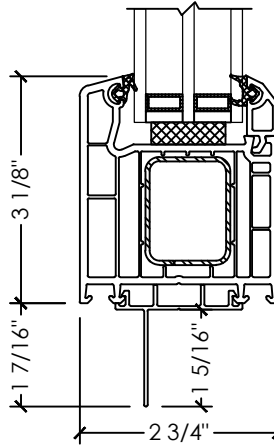

Vivace 1210 | Patio Door

Section Details | Triple Pane
Tilt & Slide | Large Frame | OXXX, XXXO

A SECTION DETAIL
TILT & SLIDE SASH

B SECTION DETAIL
TILT & SLIDE FIXED

Vivace 1210 | Patio Door

Section Details | Triple Pane
Tilt & Slide | Large Frame | OXXX, XXXO

C JAMB DETAIL
TILT & SLIDE

D MULLION DETAIL
TILT & SLIDE (WIDE T-POST)

A SECTION DETAIL
TILT & SLIDE SASH

B SECTION DETAIL
TILT & SLIDE FIXED

Vivace 1210 | Patio Door

Section Details | Triple Pane
Tilt & Slide | Large Frame | XOX, XXOX

C JAMB DETAIL
TILT & SLIDE

D MULLION DETAIL
TILT & SLIDE (WIDE T-POST)

Vivace 1210 | Patio Door

Section Details | Triple Pane
Tilt & Slide | Large Frame | XOXX, XXOX

A SECTION DETAIL
TILT & SLIDE SASH

B SECTION DETAIL
TILT & SLIDE FIXED

Vivace 1210 | Patio Door

Section Details | Triple Pane
Tilt & Slide | Large Frame | XOOX

C JAMB DETAIL
TILT & SLIDE

D MULLION DETAIL
TILT & SLIDE (WIDE T-POST)