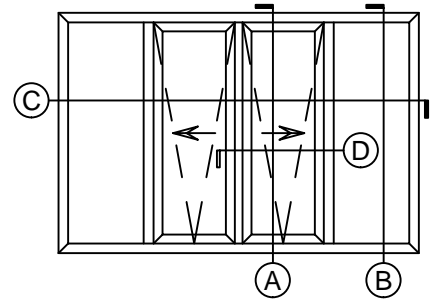

C JAMB DETAIL
TILT & SLIDE

D MULLION DETAIL
TILT & SLIDE (WIDE T-POST)

A SECTION DETAIL
TILT & SLIDE SASH

B SECTION DETAIL
TILT & SLIDE FIXED

Vivace 1210 | Patio Door

Section Details | Triple Pane
Tilt & Slide | Large Frame | XOX, XXOX

C JAMB DETAIL
TILT & SLIDE

D MULLION DETAIL
TILT & SLIDE (WIDE T-POST)

Vivace 1210 | Patio Door

Section Details | Triple Pane
Tilt & Slide | Large Frame | XOXX, XXOX

A SECTION DETAIL
TILT & SLIDE SASH

B SECTION DETAIL
TILT & SLIDE FIXED

Vivace 1210 | Patio Door

Section Details | Triple Pane
Tilt & Slide | Large Frame | XOOX

C JAMB DETAIL
TILT & SLIDE

D MULLION DETAIL
TILT & SLIDE (WIDE T-POST)