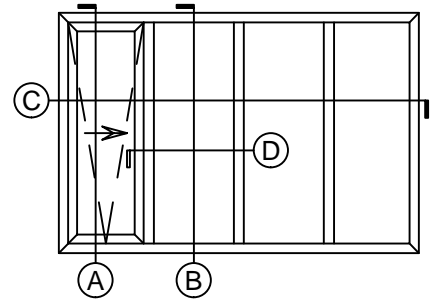

Vivace 1210 | Patio Door

Section Details | Triple Pane
Tilt & Slide | Large Frame | OXXX, XXXO

A SECTION DETAIL
TILT & SLIDE SASH

B SECTION DETAIL
TILT & SLIDE FIXED

Vivace 1210 | Patio Door

Section Details | Triple Pane
Tilt & Slide | Large Frame | OXXX, XXXO

C JAMB DETAIL
TILT & SLIDE

D MULLION DETAIL
TILT & SLIDE (WIDE T-POST)

A SECTION DETAIL
TILT & SLIDE SASH

B SECTION DETAIL
TILT & SLIDE FIXED

Vivace 1210 | Patio Door

Section Details | Triple Pane
Tilt & Slide | Large Frame | XOX, XXOX

C JAMB DETAIL
TILT & SLIDE

D MULLION DETAIL
TILT & SLIDE (WIDE T-POST)

Vivace 1210 | Patio Door

Section Details | Triple Pane
Tilt & Slide | Large Frame | XOXX, XXOX

A SECTION DETAIL
TILT & SLIDE SASH

B SECTION DETAIL
TILT & SLIDE FIXED

Vivace 1210 | Patio Door

Section Details | Triple Pane
Tilt & Slide | Large Frame | XOOX

C JAMB DETAIL
TILT & SLIDE

D MULLION DETAIL
TILT & SLIDE (WIDE T-POST)