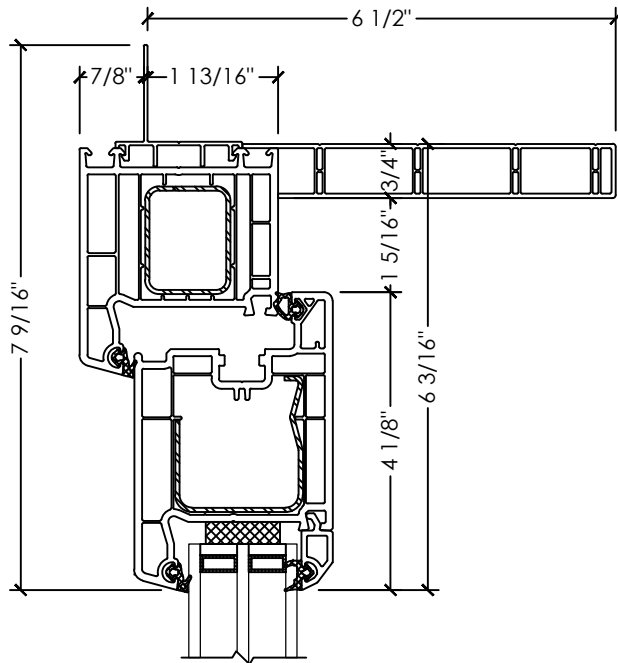

Vivace 1210 | Patio Door

Section Details | Triple Pane
Tilt & Slide | Large Frame | OXXX, XXXO

A SECTION DETAIL
TILT & SLIDE SASH

B SECTION DETAIL
TILT & SLIDE FIXED

Vivace 1210 | Patio Door

Section Details | Triple Pane
Tilt & Slide | Large Frame | OXXX, XXXO

C JAMB DETAIL
TILT & SLIDE

D MULLION DETAIL
TILT & SLIDE (WIDE T-POST)

A SECTION DETAIL
TILT & SLIDE SASH

B SECTION DETAIL
TILT & SLIDE FIXED

Vivace 1210 | Patio Door

Section Details | Triple Pane
Tilt & Slide | Large Frame | XOX, XXOX

C JAMB DETAIL
TILT & SLIDE

D MULLION DETAIL
TILT & SLIDE (WIDE T-POST)

Vivace 1210 | Patio Door

Section Details | Triple Pane
Tilt & Slide | Large Frame | XOXX, XXOX

A SECTION DETAIL
TILT & SLIDE SASH

B SECTION DETAIL
TILT & SLIDE FIXED

Vivace 1210 | Patio Door

Section Details | Triple Pane
Tilt & Slide | Large Frame | XOOX

C JAMB DETAIL
TILT & SLIDE

D MULLION DETAIL
TILT & SLIDE (WIDE T-POST)