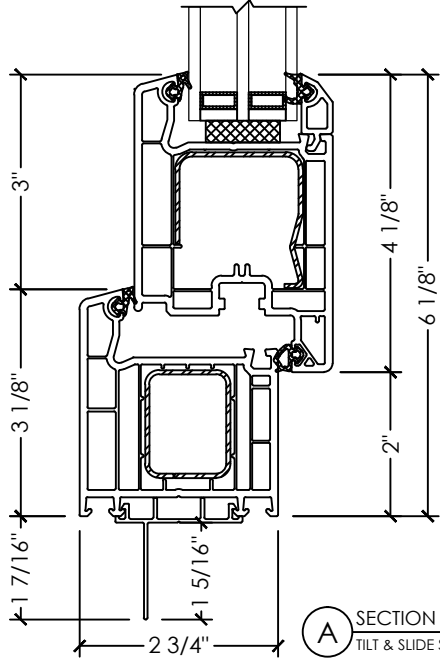

Vivace 1210 | Patio Door

Section Details | Triple Pane
Tilt & Slide | Large Frame | OXXX, XXXO

A SECTION DETAIL
TILT & SLIDE SASH

B SECTION DETAIL
TILT & SLIDE FIXED

Vivace 1210 | Patio Door

Section Details | Triple Pane
Tilt & Slide | Large Frame | OXXX, XXXO

C JAMB DETAIL
TILT & SLIDE

D MULLION DETAIL
TILT & SLIDE (WIDE T-POST)

A SECTION DETAIL
TILT & SLIDE SASH

B SECTION DETAIL
TILT & SLIDE FIXED

Vivace 1210 | Patio Door

Section Details | Triple Pane
Tilt & Slide | Large Frame | XOX, XXOX

C JAMB DETAIL
TILT & SLIDE

D MULLION DETAIL
TILT & SLIDE (WIDE T-POST)

Vivace 1210 | Patio Door

Section Details | Triple Pane
Tilt & Slide | Large Frame | XOXX, XXOX

A SECTION DETAIL
TILT & SLIDE SASH

B SECTION DETAIL
TILT & SLIDE FIXED

Vivace 1210 | Patio Door

Section Details | Triple Pane
Tilt & Slide | Large Frame | XOOX

C JAMB DETAIL
TILT & SLIDE

D MULLION DETAIL
TILT & SLIDE (WIDE T-POST)