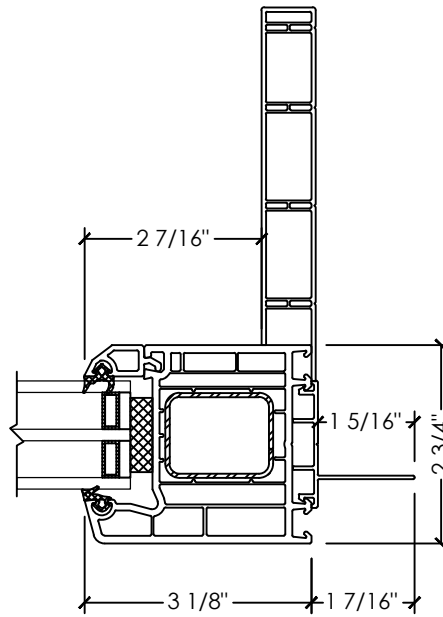

Vivace 1210 | Patio Door

Section Details | Triple Pane
Tilt & Slide | Large Frame | OXXX, XXXO

A SECTION DETAIL
TILT & SLIDE SASH

B SECTION DETAIL
TILT & SLIDE FIXED

Vivace 1210 | Patio Door

Section Details | Triple Pane
Tilt & Slide | Large Frame | OXXX, XXXO

C JAMB DETAIL
TILT & SLIDE

D MULLION DETAIL
TILT & SLIDE (WIDE T-POST)

A SECTION DETAIL
TILT & SLIDE SASH

B SECTION DETAIL
TILT & SLIDE FIXED

Vivace 1210 | Patio Door

Section Details | Triple Pane
Tilt & Slide | Large Frame | XOX, XXOX

C JAMB DETAIL
TILT & SLIDE

D MULLION DETAIL
TILT & SLIDE (WIDE T-POST)

Vivace 1210 | Patio Door

Section Details | Triple Pane
Tilt & Slide | Large Frame | XOXX, XXOX

A SECTION DETAIL
TILT & SLIDE SASH

B SECTION DETAIL
TILT & SLIDE FIXED

Vivace 1210 | Patio Door

Section Details | Triple Pane
Tilt & Slide | Large Frame | XOOX

C JAMB DETAIL
TILT & SLIDE

D MULLION DETAIL
TILT & SLIDE (WIDE T-POST)