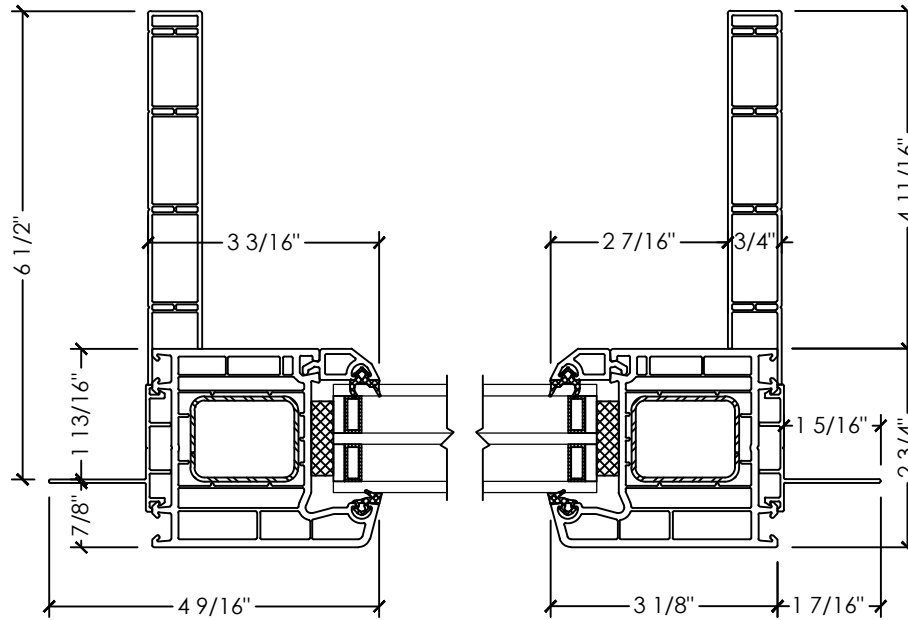

Vivace 1210 | Patio Door

Section Details | Triple Pane
Tilt & Slide | Large Frame | OXXX, XXXO

A SECTION DETAIL
TILT & SLIDE SASH

B SECTION DETAIL
TILT & SLIDE FIXED

Vivace 1210 | Patio Door

Section Details | Triple Pane
Tilt & Slide | Large Frame | OXXX, XXXO

C JAMB DETAIL
TILT & SLIDE

D MULLION DETAIL
TILT & SLIDE (WIDE T-POST)

A SECTION DETAIL
TILT & SLIDE SASH

B SECTION DETAIL
TILT & SLIDE FIXED

Vivace 1210 | Patio Door

Section Details | Triple Pane
Tilt & Slide | Large Frame | XOX, XXOX

C JAMB DETAIL
TILT & SLIDE

D MULLION DETAIL
TILT & SLIDE (WIDE T-POST)

Vivace 1210 | Patio Door

Section Details | Triple Pane
Tilt & Slide | Large Frame | XOXX, XXOX

A SECTION DETAIL
TILT & SLIDE SASH

B SECTION DETAIL
TILT & SLIDE FIXED

Vivace 1210 | Patio Door

Section Details | Triple Pane
Tilt & Slide | Large Frame | XOOX

C JAMB DETAIL
TILT & SLIDE

D MULLION DETAIL
TILT & SLIDE (WIDE T-POST)