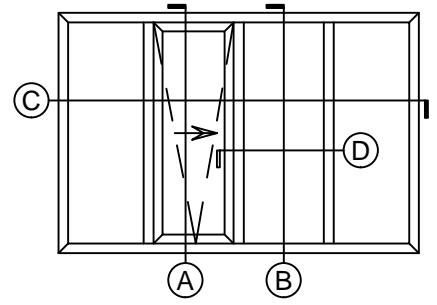

Vivace 1210 | Patio Door

Section Details | Triple Pane
Tilt & Slide | Large Frame | OXXX, XXXO

A SECTION DETAIL
TILT & SLIDE SASH

B SECTION DETAIL
TILT & SLIDE FIXED

Vivace 1210 | Patio Door

Section Details | Triple Pane
Tilt & Slide | Large Frame | OXXX, XXXO

C JAMB DETAIL
TILT & SLIDE

D MULLION DETAIL
TILT & SLIDE (WIDE T-POST)

A SECTION DETAIL
TILT & SLIDE SASH

B SECTION DETAIL
TILT & SLIDE FIXED

Vivace 1210 | Patio Door

Section Details | Triple Pane
Tilt & Slide | Large Frame | XOX, XXOX

C JAMB DETAIL
TILT & SLIDE

D MULLION DETAIL
TILT & SLIDE (WIDE T-POST)

Vivace 1210 | Patio Door

Section Details | Triple Pane
Tilt & Slide | Large Frame | XOXX, XXOX

A SECTION DETAIL
TILT & SLIDE SASH

B SECTION DETAIL
TILT & SLIDE FIXED

Vivace 1210 | Patio Door

Section Details | Triple Pane
Tilt & Slide | Large Frame | XOOX

C JAMB DETAIL
TILT & SLIDE

D MULLION DETAIL
TILT & SLIDE (WIDE T-POST)