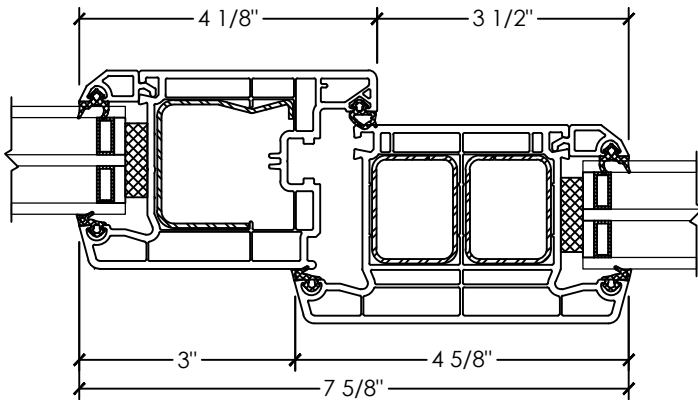

Vivace 1210 | Patio Door

Section Details | Triple Pane
Tilt & Slide | Large Frame | OXXX, XXXO

A SECTION DETAIL
TILT & SLIDE SASH

B SECTION DETAIL
TILT & SLIDE FIXED

Vivace 1210 | Patio Door

Section Details | Triple Pane
Tilt & Slide | Large Frame | OXXX, XXXO

C JAMB DETAIL
TILT & SLIDE

D MULLION DETAIL
TILT & SLIDE (WIDE T-POST)

A SECTION DETAIL
TILT & SLIDE SASH

B SECTION DETAIL
TILT & SLIDE FIXED

Vivace 1210 | Patio Door

Section Details | Triple Pane
Tilt & Slide | Large Frame | XOX, XXOX

C JAMB DETAIL
TILT & SLIDE

D MULLION DETAIL
TILT & SLIDE (WIDE T-POST)

Vivace 1210 | Patio Door

Section Details | Triple Pane
Tilt & Slide | Large Frame | XOXX, XXOX

A SECTION DETAIL
TILT & SLIDE SASH

B SECTION DETAIL
TILT & SLIDE FIXED

Vivace 1210 | Patio Door

Section Details | Triple Pane
Tilt & Slide | Large Frame | XOOX

C JAMB DETAIL
TILT & SLIDE

D MULLION DETAIL
TILT & SLIDE (WIDE T-POST)