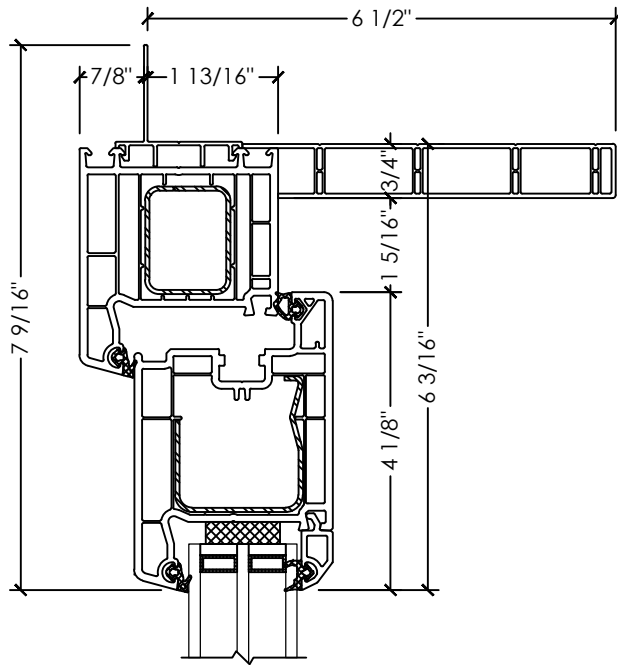

Vivace 1210 | Patio Door

Section Details | Triple Pane
Tilt & Slide | Large Frame | OXXX, XXXO

A SECTION DETAIL
TILT & SLIDE SASH

B SECTION DETAIL
TILT & SLIDE FIXED

Vivace 1210 | Patio Door

Section Details | Triple Pane
Tilt & Slide | Large Frame | OXXX, XXXO

C JAMB DETAIL
TILT & SLIDE

D MULLION DETAIL
TILT & SLIDE (WIDE T-POST)

A SECTION DETAIL
TILT & SLIDE SASH

B SECTION DETAIL
TILT & SLIDE FIXED

Vivace 1210 | Patio Door

Section Details | Triple Pane
Tilt & Slide | Large Frame | XOX, XXOX

C JAMB DETAIL
TILT & SLIDE

D MULLION DETAIL
TILT & SLIDE (WIDE T-POST)

Vivace 1210 | Patio Door

Section Details | Triple Pane
Tilt & Slide | Large Frame | XOXX, XXOX

A SECTION DETAIL
TILT & SLIDE SASH

B SECTION DETAIL
TILT & SLIDE FIXED

Vivace 1210 | Patio Door

Section Details | Triple Pane
Tilt & Slide | Large Frame | XOOX

C JAMB DETAIL
TILT & SLIDE

D MULLION DETAIL
TILT & SLIDE (WIDE T-POST)