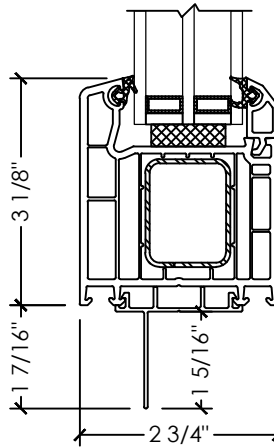

C JAMB DETAIL
TILT & SLIDE

D MULLION DETAIL
TILT & SLIDE (WIDE T-POST)

A SECTION DETAIL
TILT & SLIDE SASH

B SECTION DETAIL
TILT & SLIDE FIXED

Vivace 1210 | Patio Door

Section Details | Triple Pane
Tilt & Slide | Large Frame | XOX, XXOX

C JAMB DETAIL
TILT & SLIDE

D MULLION DETAIL
TILT & SLIDE (WIDE T-POST)

Vivace 1210 | Patio Door

Section Details | Triple Pane
Tilt & Slide | Large Frame | XOXX, XXOX

A SECTION DETAIL
TILT & SLIDE SASH

B SECTION DETAIL
TILT & SLIDE FIXED

Vivace 1210 | Patio Door

Section Details | Triple Pane
Tilt & Slide | Large Frame | XOOX

C JAMB DETAIL
TILT & SLIDE

D MULLION DETAIL
TILT & SLIDE (WIDE T-POST)