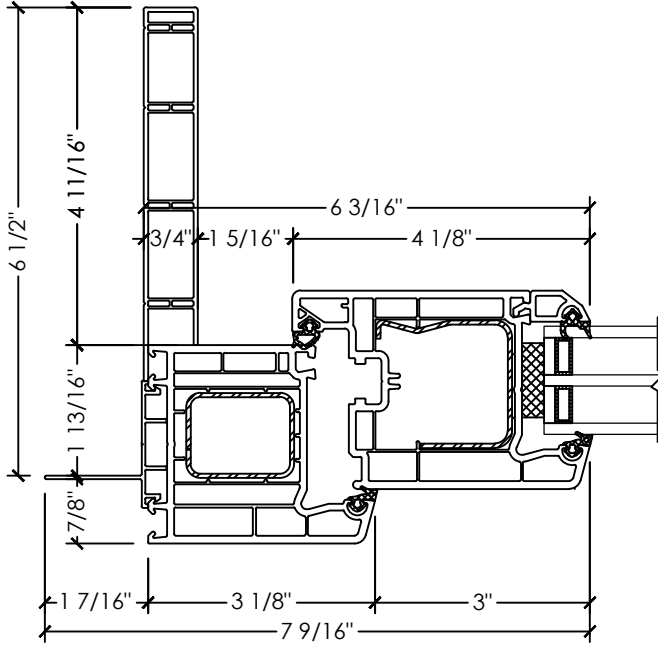

Vivace 1210 | Patio Door

Section Details | Triple Pane
Tilt & Slide | Large Frame | OXXX, XXXO

A SECTION DETAIL
TILT & SLIDE SASH

B SECTION DETAIL
TILT & SLIDE FIXED

Vivace 1210 | Patio Door

Section Details | Triple Pane
Tilt & Slide | Large Frame | OXXX, XXXO

C JAMB DETAIL
TILT & SLIDE

D MULLION DETAIL
TILT & SLIDE (WIDE T-POST)

A SECTION DETAIL
TILT & SLIDE SASH

B SECTION DETAIL
TILT & SLIDE FIXED

Vivace 1210 | Patio Door

Section Details | Triple Pane
Tilt & Slide | Large Frame | XOX, XXOX

C JAMB DETAIL
TILT & SLIDE

D MULLION DETAIL
TILT & SLIDE (WIDE T-POST)

Vivace 1210 | Patio Door

Section Details | Triple Pane
Tilt & Slide | Large Frame | XOXX, XXOX

A SECTION DETAIL
TILT & SLIDE SASH

B SECTION DETAIL
TILT & SLIDE FIXED

Vivace 1210 | Patio Door

Section Details | Triple Pane
Tilt & Slide | Large Frame | XOOX

C JAMB DETAIL
TILT & SLIDE

D MULLION DETAIL
TILT & SLIDE (WIDE T-POST)