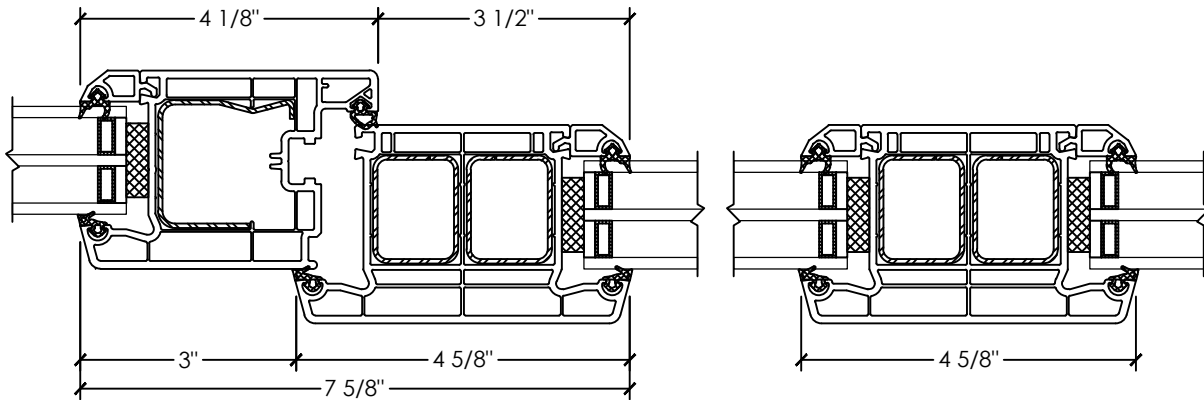

Vivace 1210 | Patio Door

Section Details | Triple Pane
Tilt & Slide | Large Frame | OXXX, XXXO

A SECTION DETAIL
TILT & SLIDE SASH

B SECTION DETAIL
TILT & SLIDE FIXED

Vivace 1210 | Patio Door

Section Details | Triple Pane
Tilt & Slide | Large Frame | OXXX, XXXO

C JAMB DETAIL
TILT & SLIDE

D MULLION DETAIL
TILT & SLIDE (WIDE T-POST)

A SECTION DETAIL
TILT & SLIDE SASH

B SECTION DETAIL
TILT & SLIDE FIXED

Vivace 1210 | Patio Door

Section Details | Triple Pane
Tilt & Slide | Large Frame | XOX, XXOX

C JAMB DETAIL
TILT & SLIDE

D MULLION DETAIL
TILT & SLIDE (WIDE T-POST)

Vivace 1210 | Patio Door

Section Details | Triple Pane
Tilt & Slide | Large Frame | XOXX, XXOX

A SECTION DETAIL
TILT & SLIDE SASH

B SECTION DETAIL
TILT & SLIDE FIXED

Vivace 1210 | Patio Door

Section Details | Triple Pane
Tilt & Slide | Large Frame | XOOX

C JAMB DETAIL
TILT & SLIDE

D MULLION DETAIL
TILT & SLIDE (WIDE T-POST)