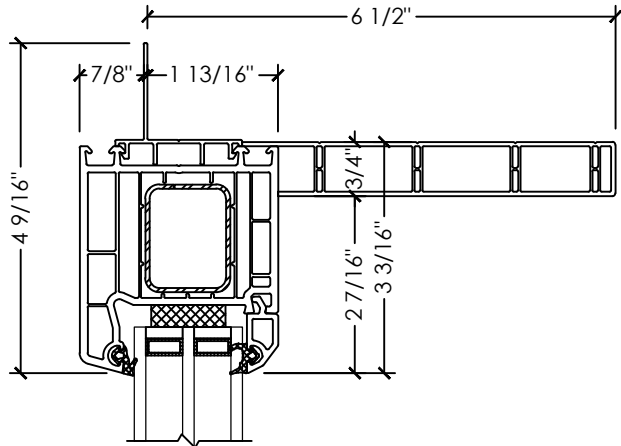

Vivace 1210 | Patio Door

Section Details | Triple Pane
Tilt & Slide | Large Frame | OXXX, XXXO

A SECTION DETAIL
TILT & SLIDE SASH

B SECTION DETAIL
TILT & SLIDE FIXED

Vivace 1210 | Patio Door

Section Details | Triple Pane
Tilt & Slide | Large Frame | OXXX, XXXO

C JAMB DETAIL
TILT & SLIDE

D MULLION DETAIL
TILT & SLIDE (WIDE T-POST)

A SECTION DETAIL
TILT & SLIDE SASH

B SECTION DETAIL
TILT & SLIDE FIXED

Vivace 1210 | Patio Door

Section Details | Triple Pane
Tilt & Slide | Large Frame | XOX, XXOX

C JAMB DETAIL
TILT & SLIDE

D MULLION DETAIL
TILT & SLIDE (WIDE T-POST)

Vivace 1210 | Patio Door

Section Details | Triple Pane
Tilt & Slide | Large Frame | XOXX, XXOX

A SECTION DETAIL
TILT & SLIDE SASH

B SECTION DETAIL
TILT & SLIDE FIXED

Vivace 1210 | Patio Door

Section Details | Triple Pane
Tilt & Slide | Large Frame | XOOX

C JAMB DETAIL
TILT & SLIDE

D MULLION DETAIL
TILT & SLIDE (WIDE T-POST)