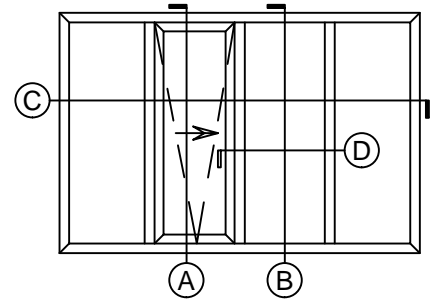

Vivace 1210 | Patio Door

Section Details | Triple Pane
Tilt & Slide | Large Frame | OXXX, XXXO

A SECTION DETAIL
TILT & SLIDE SASH

B SECTION DETAIL
TILT & SLIDE FIXED

Vivace 1210 | Patio Door

Section Details | Triple Pane
Tilt & Slide | Large Frame | OXXX, XXXO

C JAMB DETAIL
TILT & SLIDE

D MULLION DETAIL
TILT & SLIDE (WIDE T-POST)

A SECTION DETAIL
TILT & SLIDE SASH

B SECTION DETAIL
TILT & SLIDE FIXED

Vivace 1210 | Patio Door

Section Details | Triple Pane
Tilt & Slide | Large Frame | XOX, XXOX

C JAMB DETAIL
TILT & SLIDE

D MULLION DETAIL
TILT & SLIDE (WIDE T-POST)

Vivace 1210 | Patio Door

Section Details | Triple Pane
Tilt & Slide | Large Frame | XOXX, XXOX

A SECTION DETAIL
TILT & SLIDE SASH

B SECTION DETAIL
TILT & SLIDE FIXED

Vivace 1210 | Patio Door

Section Details | Triple Pane
Tilt & Slide | Large Frame | XOOX

C JAMB DETAIL
TILT & SLIDE

D MULLION DETAIL
TILT & SLIDE (WIDE T-POST)