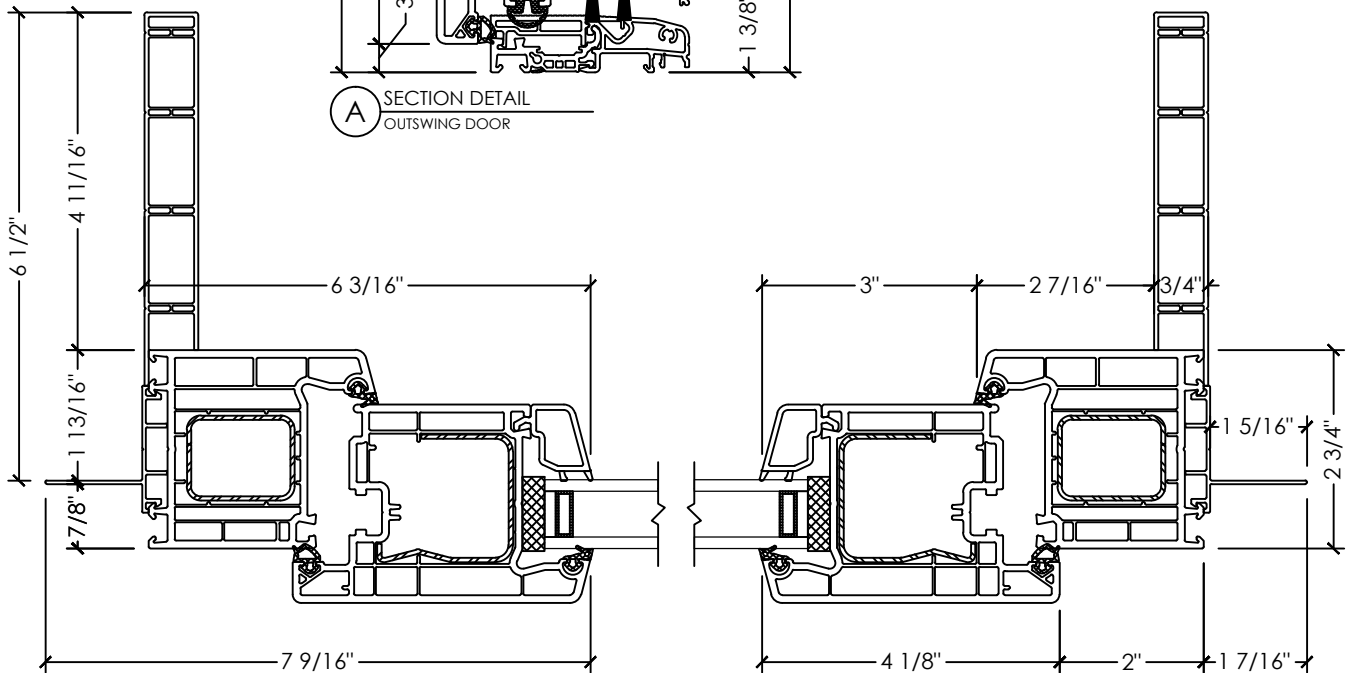

**Vivace 1210 | Swing Door**

Section Details | Dual Pane  
Single Inswing | Large Frame

**A** SECTION DETAIL  
INSWING DOOR

**B** PLAN DETAIL  
INSWING DOOR

**Vivace 1210 | Swing Door**

Section Details | Dual Pane  
Single Outswing | Large Frame

**A** SECTION DETAIL  
OUTSWING DOOR

**B** PLAN DETAIL  
OUTSWING DOOR