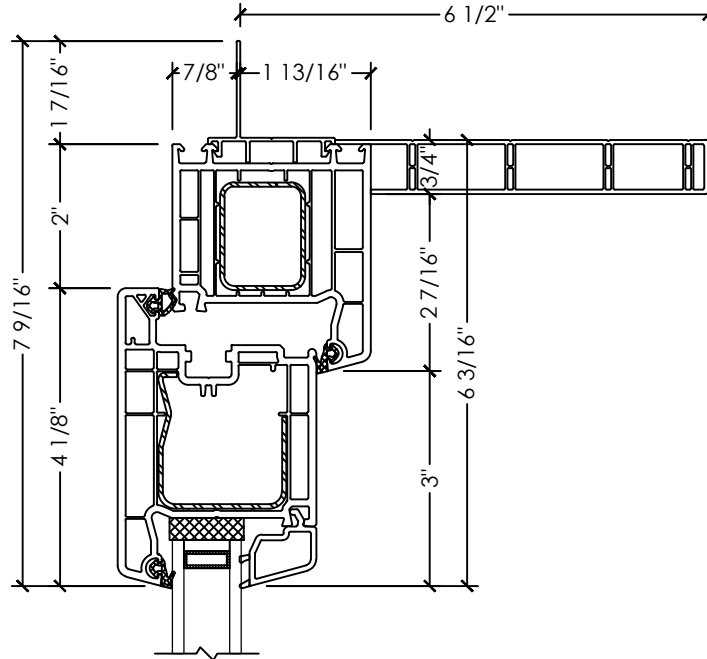

**Vivace 1210 | Swing Door**

Section Details | Dual Pane  
Single Inswing | Large Frame

**A** SECTION DETAIL  
INSWING DOOR

**B** PLAN DETAIL  
INSWING DOOR

**Vivace 1210 | Swing Door**

Section Details | Dual Pane  
Single Outswing | Large Frame

**A** SECTION DETAIL  
OUTSWING DOOR

**B** PLAN DETAIL  
OUTSWING DOOR