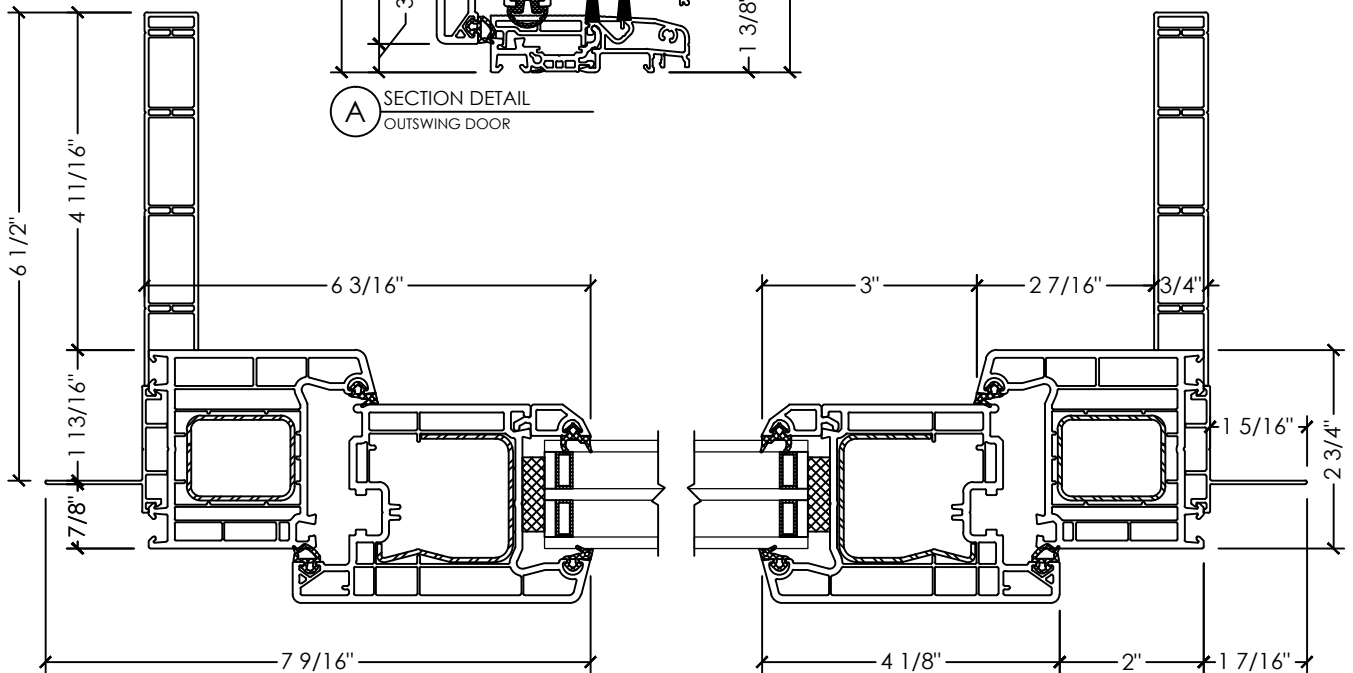

Vivace 1210 | Swing Door

Section Details | Triple Pane
Single Inswing | Large Frame

A SECTION DETAIL
INSWING DOOR

B PLAN DETAIL
INSWING DOOR

Vivace 1210 | Swing Door

Section Details | Triple Pane
Single Outswing | Large Frame

A SECTION DETAIL
OUTSWING DOOR

B PLAN DETAIL
OUTSWING DOOR