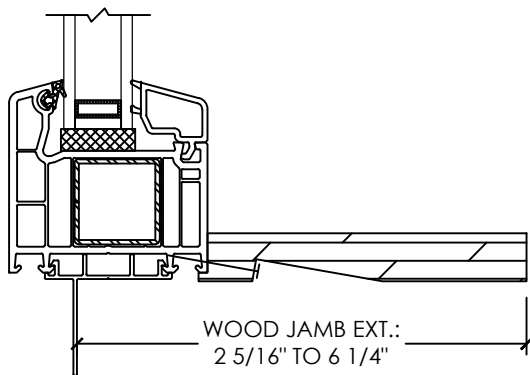

# Vivace 1200

Section Details | Dual Pane  
PVC Interior Trims | Aluminum Nailing Fin

# Vivace 1200

Section Details | Dual Pane  
PVC Interior Trims | Brickmould

**Vivace 1200**

Section Details | Dual Pane  
PVC Interior Trims | Brickmould