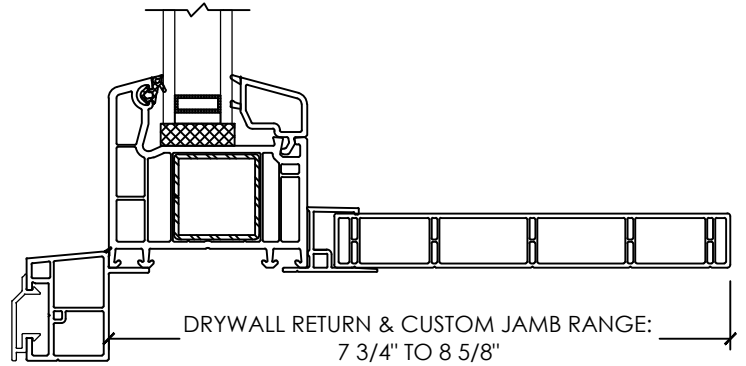

# Vivace 1200

Section Details | Dual Pane  
PVC Interior Trims | Aluminum Nailing Fin

# Vivace 1200

Section Details | Dual Pane  
PVC Interior Trims | Brickmould

**Vivace 1200**

Section Details | Dual Pane  
PVC Interior Trims | Brickmould