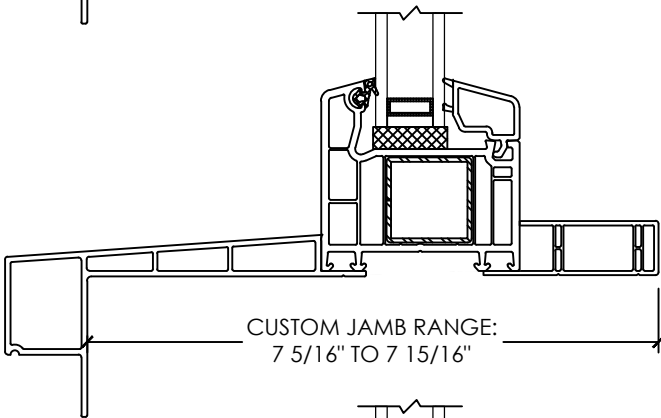

# Vivace 1200

Section Details | Dual Pane  
PVC Interior Trims | Brickmould

**Vivace 1200**

Section Details | Dual Pane  
PVC Interior Trims | Brickmould

# Vivace 1200

Section Details | Dual Pane  
PVC Interior Trims | ICF Nosing