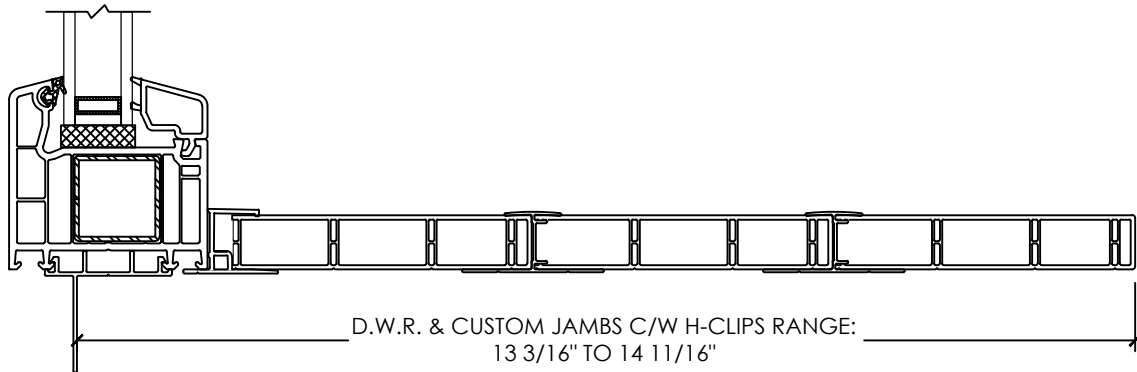

# Vivace 1200

Section Details | Dual Pane  
PVC Interior Trims | Aluminum Nailing Fin

# Vivace 1200

Section Details | Dual Pane  
PVC Interior Trims | Brickmould

**Vivace 1200**

Section Details | Dual Pane  
PVC Interior Trims | Brickmould

# Vivace 1200

Section Details | Dual Pane  
PVC Interior Trims | ICF Nosing