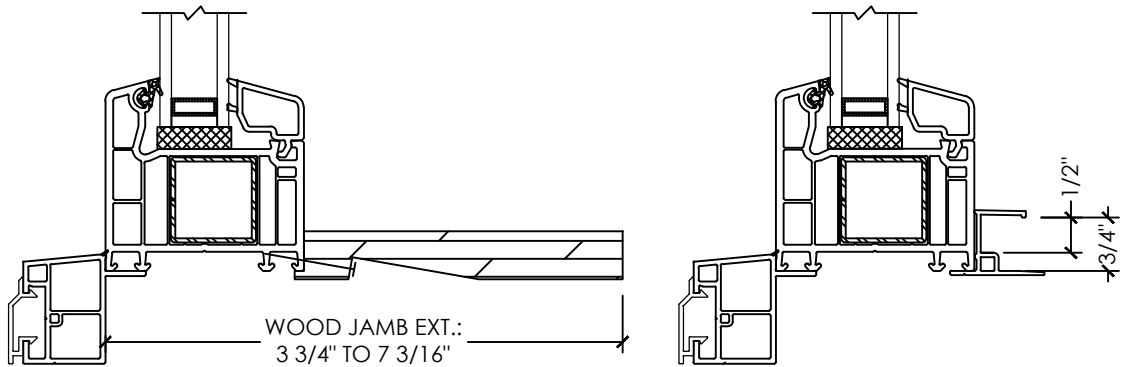

# Vivace 1200

Section Details | Dual Pane  
PVC Interior Trims | Aluminum Nailing Fin

# Vivace 1200

Section Details | Dual Pane  
PVC Interior Trims | Brickmould

**Vivace 1200**

Section Details | Dual Pane  
PVC Interior Trims | Brickmould

# Vivace 1200

Section Details | Dual Pane  
PVC Interior Trims | ICF Nosing