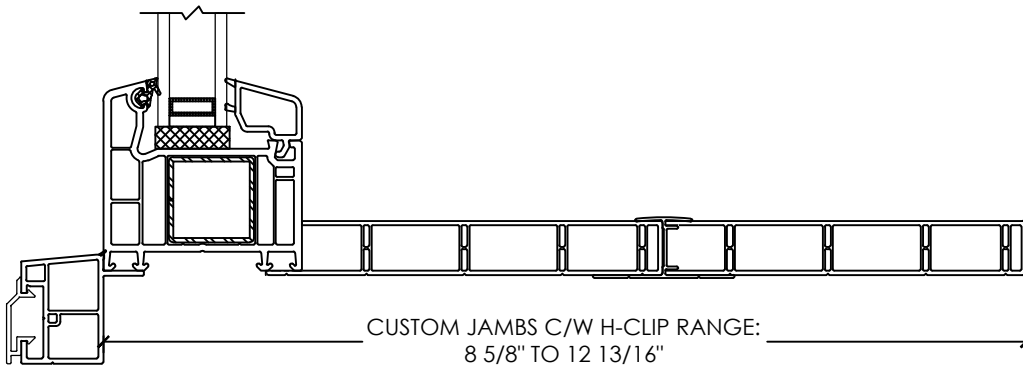

# Vivace 1200

Section Details | Dual Pane  
PVC Interior Trims | Aluminum Nailing Fin

# Vivace 1200

Section Details | Dual Pane  
PVC Interior Trims | Brickmould

**Vivace 1200**

Section Details | Dual Pane  
PVC Interior Trims | Brickmould

# Vivace 1200

Section Details | Dual Pane  
PVC Interior Trims | ICF Nosing