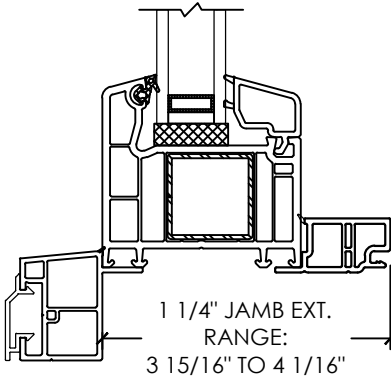

# Vivace 1200

Section Details | Dual Pane  
PVC Interior Trims | Aluminum Nailing Fin

# Vivace 1200

Section Details | Dual Pane  
PVC Interior Trims | Brickmould

**Vivace 1200**

Section Details | Dual Pane  
PVC Interior Trims | Brickmould