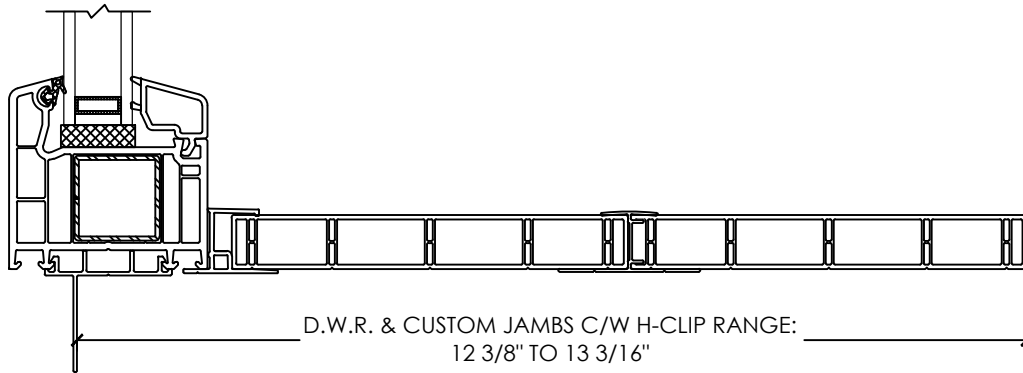

# Vivace 1200

Section Details | Dual Pane  
PVC Interior Trims | Aluminum Nailing Fin

# Vivace 1200

Section Details | Dual Pane  
PVC Interior Trims | Brickmould

**Vivace 1200**

Section Details | Dual Pane  
PVC Interior Trims | Brickmould