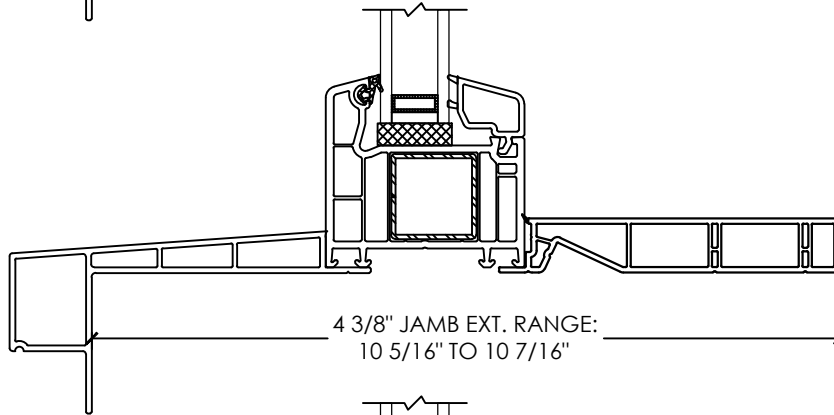

# Vivace 1200

Section Details | Dual Pane  
PVC Interior Trims | Brickmould

**Vivace 1200**

Section Details | Dual Pane  
PVC Interior Trims | Brickmould

# Vivace 1200

Section Details | Dual Pane  
PVC Interior Trims | ICF Nosing