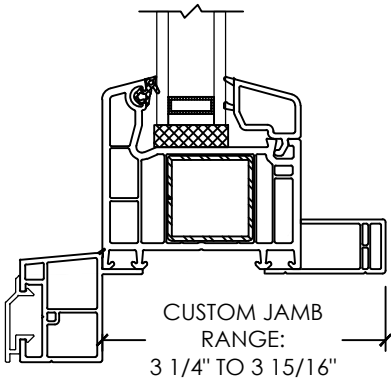

# Vivace 1200

Section Details | Dual Pane  
PVC Interior Trims | Aluminum Nailing Fin

# Vivace 1200

Section Details | Dual Pane  
PVC Interior Trims | Brickmould

**Vivace 1200**

Section Details | Dual Pane  
PVC Interior Trims | Brickmould