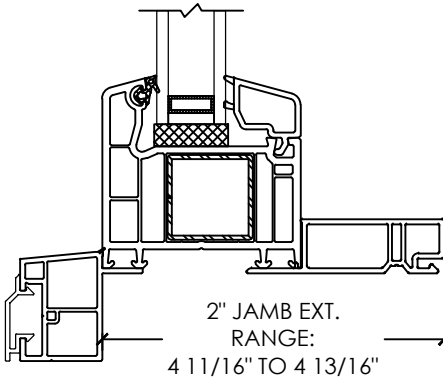

# Vivace 1200

Section Details | Dual Pane  
PVC Interior Trims | Aluminum Nailing Fin

# Vivace 1200

Section Details | Dual Pane  
PVC Interior Trims | Brickmould

**Vivace 1200**

Section Details | Dual Pane  
PVC Interior Trims | Brickmould