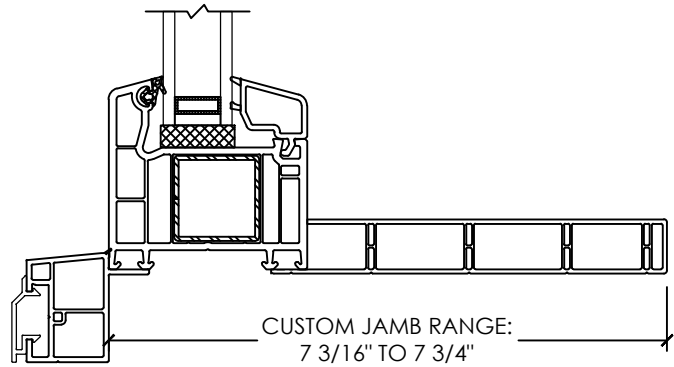

# Vivace 1200

Section Details | Dual Pane  
PVC Interior Trims | Aluminum Nailing Fin

# Vivace 1200

Section Details | Dual Pane  
PVC Interior Trims | Brickmould

**Vivace 1200**

Section Details | Dual Pane  
PVC Interior Trims | Brickmould