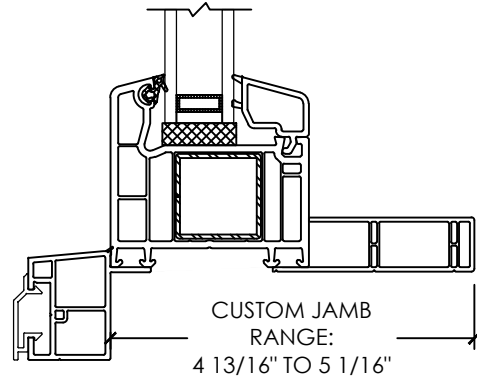

# Vivace 1200

Section Details | Dual Pane  
PVC Interior Trims | Aluminum Nailing Fin

# Vivace 1200

Section Details | Dual Pane  
PVC Interior Trims | Brickmould

**Vivace 1200**

Section Details | Dual Pane  
PVC Interior Trims | Brickmould