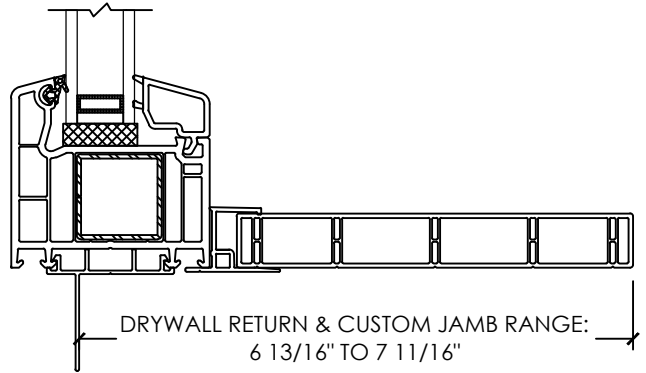

# Vivace 1200

Section Details | Dual Pane  
PVC Interior Trims | Aluminum Nailing Fin