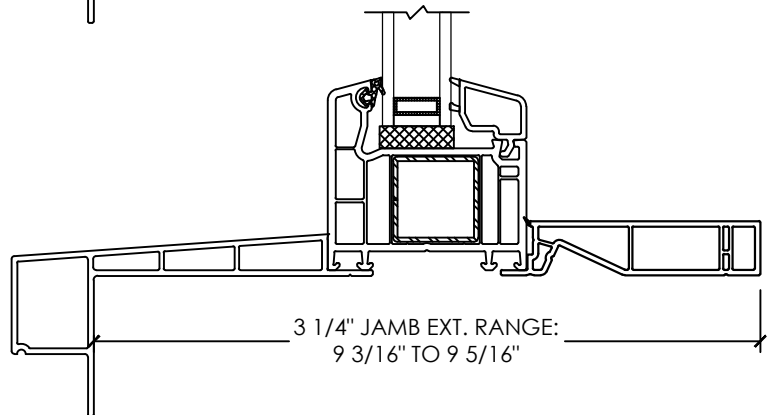

# Vivace 1200

Section Details | Dual Pane  
PVC Interior Trims | Brickmould

**Vivace 1200**

Section Details | Dual Pane  
PVC Interior Trims | Brickmould

# Vivace 1200

Section Details | Dual Pane  
PVC Interior Trims | ICF Nosing