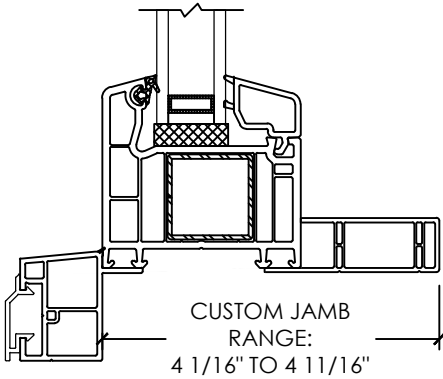

# Vivace 1200

Section Details | Dual Pane  
PVC Interior Trims | Aluminum Nailing Fin

# Vivace 1200

Section Details | Dual Pane  
PVC Interior Trims | Brickmould

**Vivace 1200**

Section Details | Dual Pane  
PVC Interior Trims | Brickmould