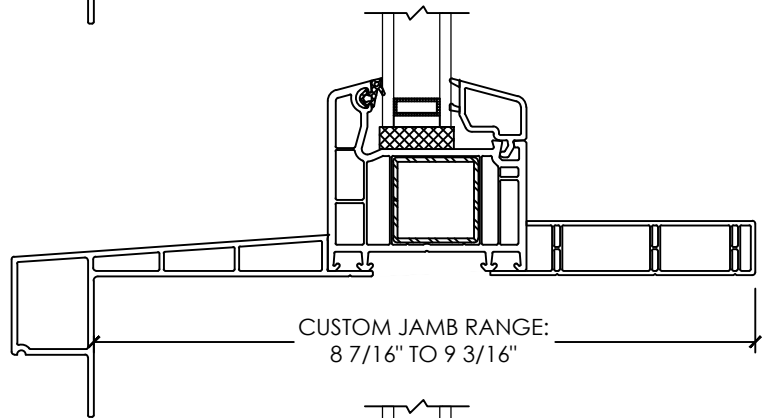

# Vivace 1200

Section Details | Dual Pane  
PVC Interior Trims | Brickmould

**Vivace 1200**

Section Details | Dual Pane  
PVC Interior Trims | Brickmould

# Vivace 1200

Section Details | Dual Pane  
PVC Interior Trims | ICF Nosing