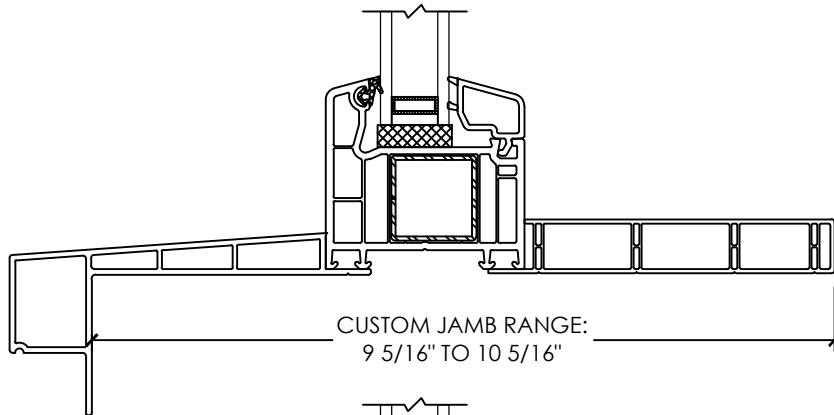

# Vivace 1200

Section Details | Dual Pane  
PVC Interior Trims | Brickmould

**Vivace 1200**

Section Details | Dual Pane  
PVC Interior Trims | Brickmould

# Vivace 1200

Section Details | Dual Pane  
PVC Interior Trims | ICF Nosing