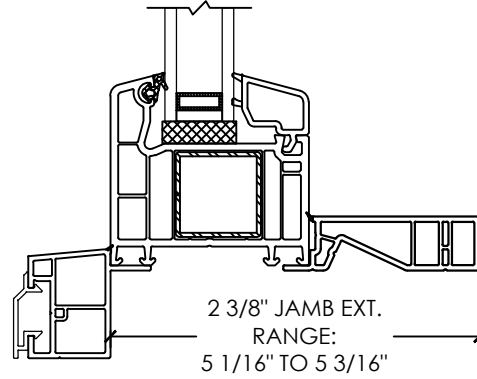

# Vivace 1200

Section Details | Dual Pane  
PVC Interior Trims | Aluminum Nailing Fin

# Vivace 1200

Section Details | Dual Pane  
PVC Interior Trims | Brickmould

**Vivace 1200**

Section Details | Dual Pane  
PVC Interior Trims | Brickmould