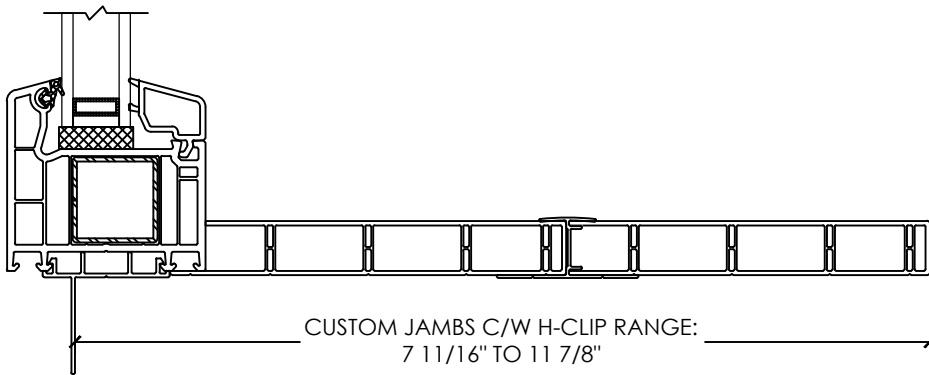

# Vivace 1200

Section Details | Dual Pane  
PVC Interior Trims | Aluminum Nailing Fin

# Vivace 1200

Section Details | Dual Pane  
PVC Interior Trims | Brickmould

**Vivace 1200**

Section Details | Dual Pane  
PVC Interior Trims | Brickmould

# Vivace 1200

Section Details | Dual Pane  
PVC Interior Trims | ICF Nosing