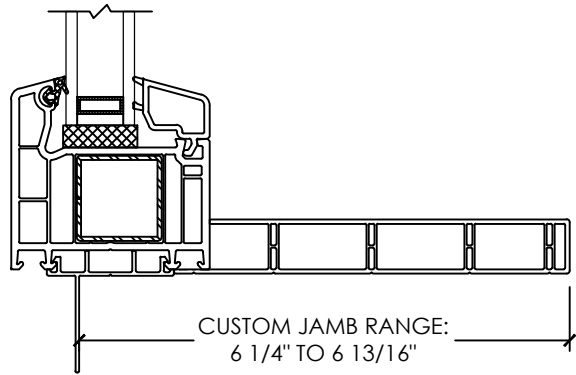

# Vivace 1200

Section Details | Dual Pane  
PVC Interior Trims | Aluminum Nailing Fin

# Vivace 1200

Section Details | Dual Pane  
PVC Interior Trims | Brickmould

**Vivace 1200**

Section Details | Dual Pane  
PVC Interior Trims | Brickmould