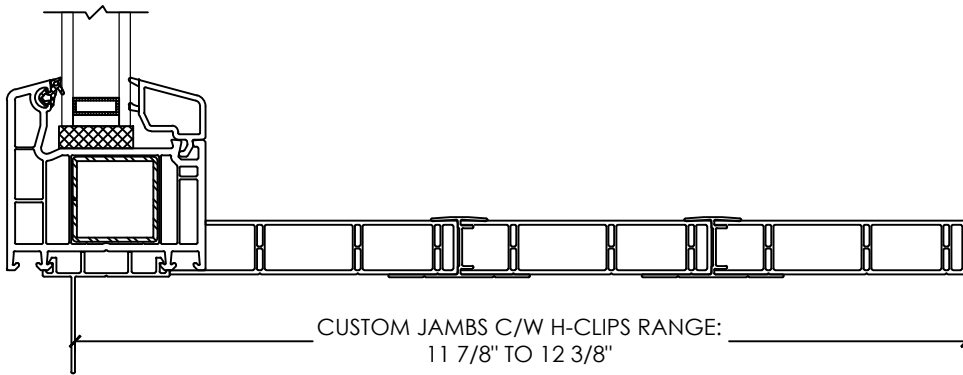

# Vivace 1200

Section Details | Dual Pane  
PVC Interior Trims | Aluminum Nailing Fin

# Vivace 1200

Section Details | Dual Pane  
PVC Interior Trims | Brickmould

**Vivace 1200**

Section Details | Dual Pane  
PVC Interior Trims | Brickmould

# Vivace 1200

Section Details | Dual Pane  
PVC Interior Trims | ICF Nosing