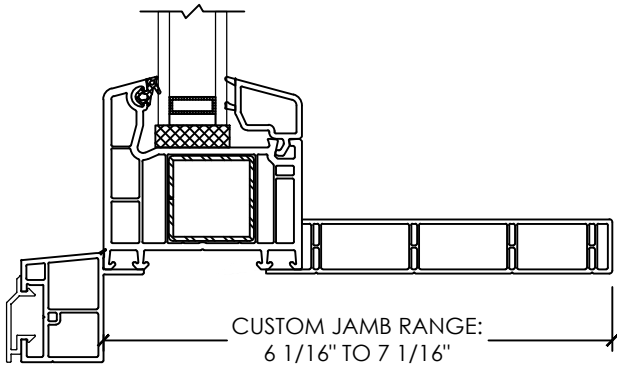

# Vivace 1200

Section Details | Dual Pane  
PVC Interior Trims | Aluminum Nailing Fin

# Vivace 1200

Section Details | Dual Pane  
PVC Interior Trims | Brickmould

**Vivace 1200**

Section Details | Dual Pane  
PVC Interior Trims | Brickmould