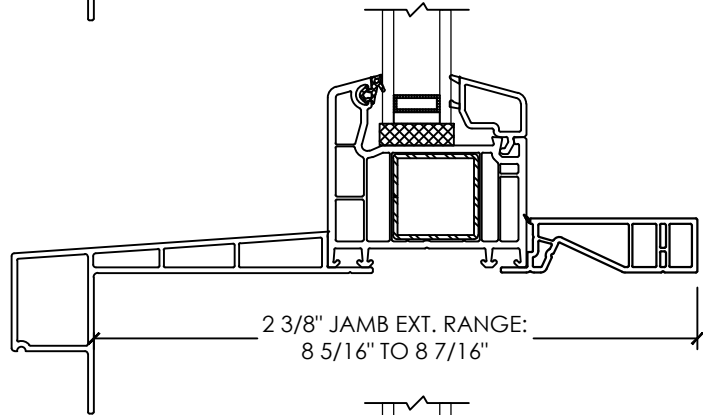

# Vivace 1200

Section Details | Dual Pane  
PVC Interior Trims | Brickmould

**Vivace 1200**

Section Details | Dual Pane  
PVC Interior Trims | Brickmould

# Vivace 1200

Section Details | Dual Pane  
PVC Interior Trims | ICF Nosing