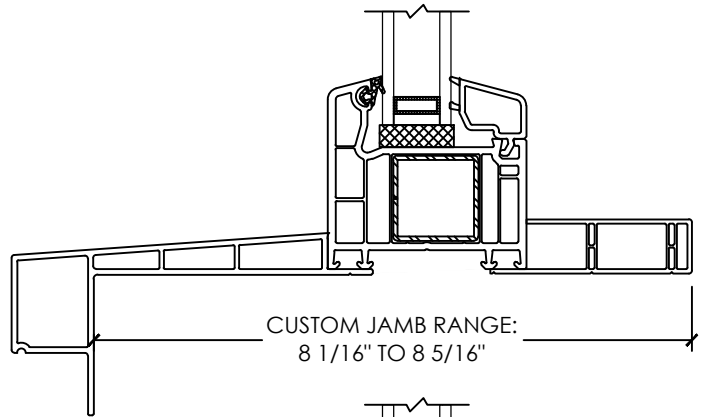

# Vivace 1200

Section Details | Dual Pane  
PVC Interior Trims | Brickmould

**Vivace 1200**

Section Details | Dual Pane  
PVC Interior Trims | Brickmould

# Vivace 1200

Section Details | Dual Pane  
PVC Interior Trims | ICF Nosing