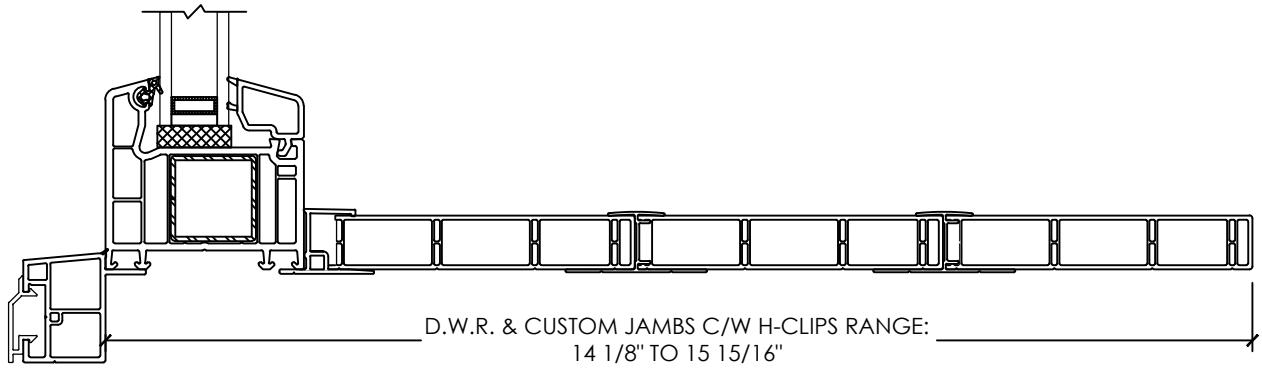

# Vivace 1200

Section Details | Dual Pane  
PVC Interior Trims | Aluminum Nailing Fin

# Vivace 1200

Section Details | Dual Pane  
PVC Interior Trims | Brickmould

**Vivace 1200**

Section Details | Dual Pane  
PVC Interior Trims | Brickmould

# Vivace 1200

Section Details | Dual Pane  
PVC Interior Trims | ICF Nosing