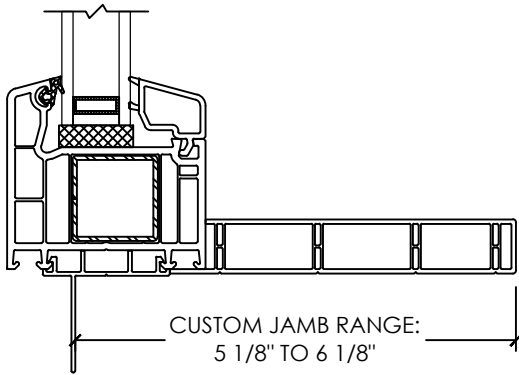

# Vivace 1200

Section Details | Dual Pane  
PVC Interior Trims | Aluminum Nailing Fin

# Vivace 1200

Section Details | Dual Pane  
PVC Interior Trims | Brickmould

**Vivace 1200**

Section Details | Dual Pane  
PVC Interior Trims | Brickmould