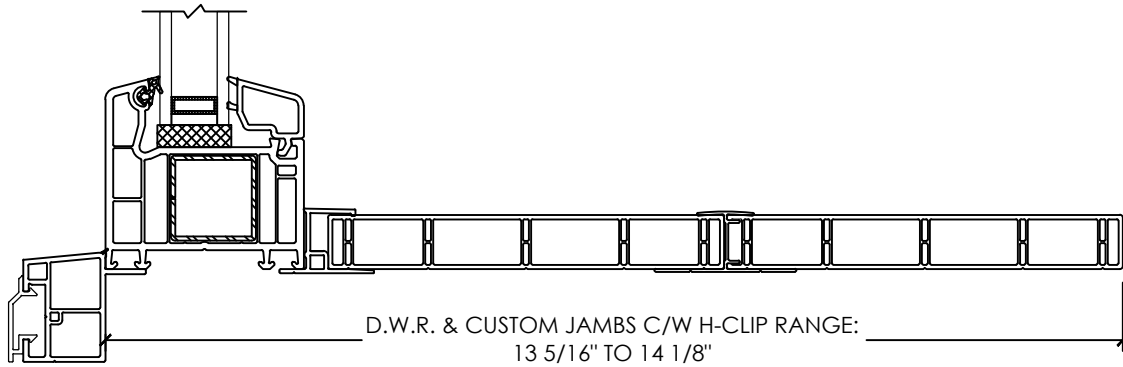

# Vivace 1200

Section Details | Dual Pane  
PVC Interior Trims | Aluminum Nailing Fin

# Vivace 1200

Section Details | Dual Pane  
PVC Interior Trims | Brickmould

**Vivace 1200**

Section Details | Dual Pane  
PVC Interior Trims | Brickmould

# Vivace 1200

Section Details | Dual Pane  
PVC Interior Trims | ICF Nosing