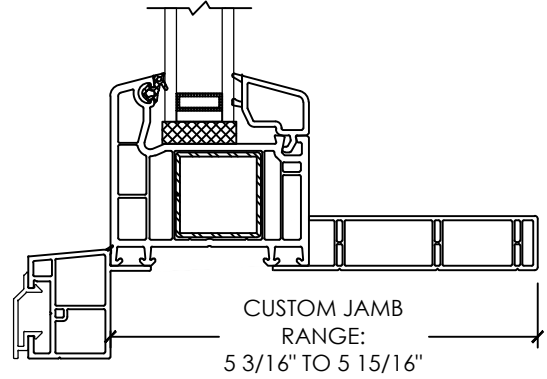

# Vivace 1200

Section Details | Dual Pane  
PVC Interior Trims | Aluminum Nailing Fin

# Vivace 1200

Section Details | Dual Pane  
PVC Interior Trims | Brickmould

**Vivace 1200**

Section Details | Dual Pane  
PVC Interior Trims | Brickmould