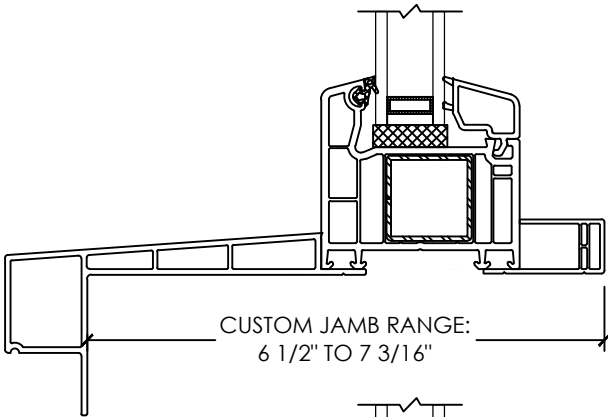

# Vivace 1200

Section Details | Dual Pane  
PVC Interior Trims | Brickmould

**Vivace 1200**

Section Details | Dual Pane  
PVC Interior Trims | Brickmould