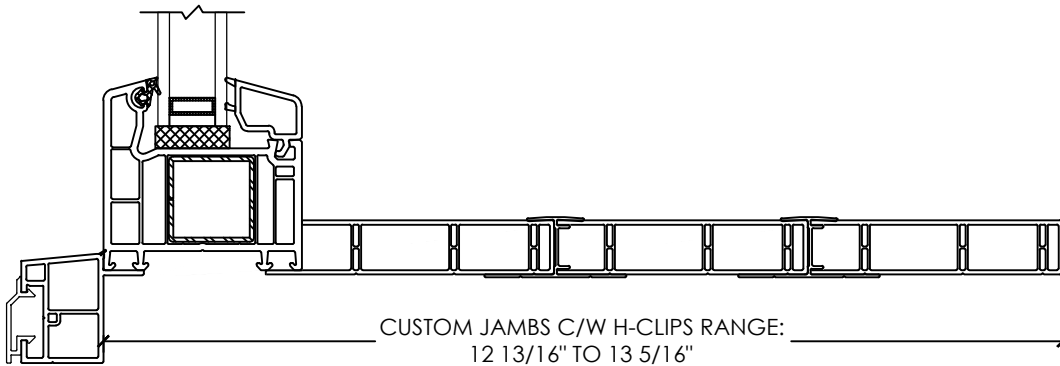

# Vivace 1200

Section Details | Dual Pane  
PVC Interior Trims | Aluminum Nailing Fin

# Vivace 1200

Section Details | Dual Pane  
PVC Interior Trims | Brickmould

**Vivace 1200**

Section Details | Dual Pane  
PVC Interior Trims | Brickmould

# Vivace 1200

Section Details | Dual Pane  
PVC Interior Trims | ICF Nosing