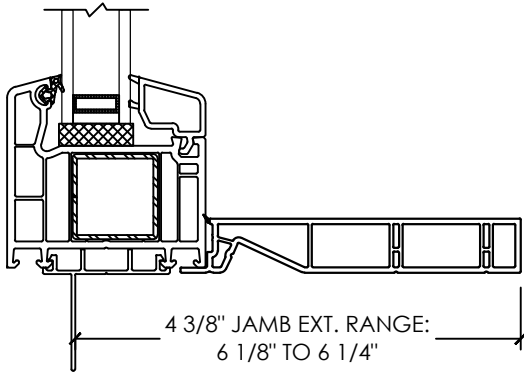

# Vivace 1200

Section Details | Dual Pane  
PVC Interior Trims | Aluminum Nailing Fin

# Vivace 1200

Section Details | Dual Pane  
PVC Interior Trims | Brickmould

**Vivace 1200**

Section Details | Dual Pane  
PVC Interior Trims | Brickmould