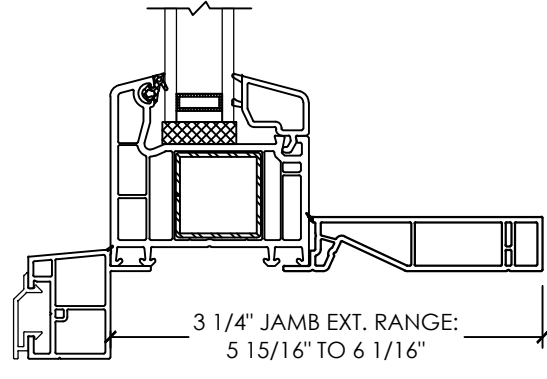

# Vivace 1200

Section Details | Dual Pane  
PVC Interior Trims | Aluminum Nailing Fin

# Vivace 1200

Section Details | Dual Pane  
PVC Interior Trims | Brickmould

**Vivace 1200**

Section Details | Dual Pane  
PVC Interior Trims | Brickmould