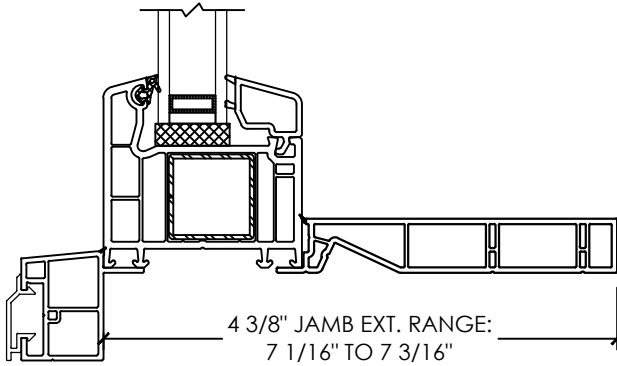

# Vivace 1200

Section Details | Dual Pane  
PVC Interior Trims | Aluminum Nailing Fin

# Vivace 1200

Section Details | Dual Pane  
PVC Interior Trims | Brickmould

**Vivace 1200**

Section Details | Dual Pane  
PVC Interior Trims | Brickmould