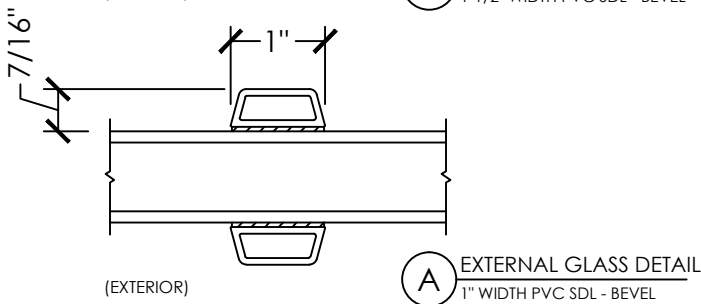

## Vivace 1200

Section Details | Dual Pane  
Grilles Between Glass (GBG) & Simulated Divide Lite (SDL)

## Vivace 1200

Section Details | Triple Pane  
Grilles Between Glass (GBG) & Simulated Divide Lite (SDL)

(A) INTERNAL GLASS DETAIL  
1" WIDTH METAL GBG

(A) INTERNAL GLASS DETAIL  
5/8" WIDTH METAL GBG

(A) INTERNAL GLASS DETAIL  
5/16" WIDTH METAL GBG

(A) MIXED GLASS DETAIL  
2-3/8" WIDTH SDL & GBG

OPTIONAL COMBINATIONS:  
- 2-3/8" PVC SDL  
- 1" INTERNAL SHADOW BAR

(A) MIXED GLASS DETAIL  
1-1/2" WIDTH SDL & GBG

OPTIONAL COMBINATIONS:  
- 1-1/2" PVC SDL  
- 1" INTERNAL SHADOW BAR

(A) EXTERNAL GLASS DETAIL  
1" WIDTH PVC SDL - BEVEL