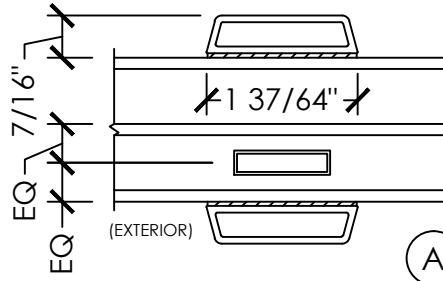

## Vivace 1200

Section Details | Triple Pane  
Grilles Between Glass (GBG) & Simulated Divide Lite (SDL)

(A) INTERNAL GLASS DETAIL  
1" WIDTH METAL GBG

(A) INTERNAL GLASS DETAIL  
5/8" WIDTH METAL GBG

(A) INTERNAL GLASS DETAIL  
5/16" WIDTH METAL GBG

(A) MIXED GLASS DETAIL  
2-3/8" WIDTH SDL & GBG

OPTIONAL COMBINATIONS:  
- 2-3/8" PVC SDL  
- 1" INTERNAL SHADOW BAR

(A) MIXED GLASS DETAIL  
1-1/2" WIDTH SDL & GBG

OPTIONAL COMBINATIONS:  
- 1-1/2" PVC SDL  
- 1" INTERNAL SHADOW BAR

(A) MIXED GLASS DETAIL  
1" WIDTH SDL & GBG

OPTIONAL COMBINATIONS:  
- 1" PVC SDL  
- 1" INTERNAL SHADOW BAR

(A) EXTERNAL GLASS DETAIL  
2-3/8" WIDTH PVC SDL - BEVEL

(A) EXTERNAL GLASS DETAIL  
1-1/2" WIDTH PVC SDL - BEVEL

(A) EXTERNAL GLASS DETAIL  
1" WIDTH PVC SDL - BEVEL