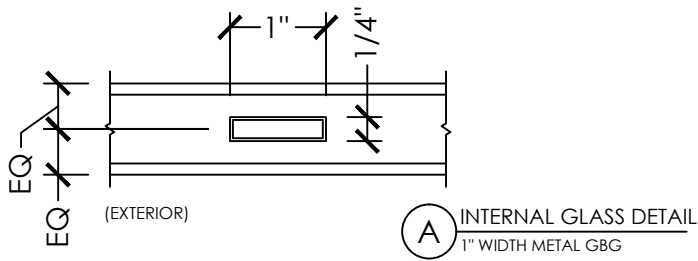

## Vivace 1200

Section Details | Dual Pane  
Grilles Between Glass (GBG) & Simulated Divide Lite (SDL)

## Vivace 1200

Section Details | Triple Pane  
Grilles Between Glass (GBG) & Simulated Divide Lite (SDL)

(A) INTERNAL GLASS DETAIL  
1" WIDTH METAL GBG

(A) INTERNAL GLASS DETAIL  
5/8" WIDTH METAL GBG

(A) INTERNAL GLASS DETAIL  
5/16" WIDTH METAL GBG

(A) MIXED GLASS DETAIL  
2-3/8" WIDTH SDL & GBG

OPTIONAL COMBINATIONS:  
- 2-3/8" PVC SDL  
- 1" INTERNAL SHADOW BAR

(A) MIXED GLASS DETAIL  
1-1/2" WIDTH SDL & GBG

OPTIONAL COMBINATIONS:  
- 1-1/2" PVC SDL  
- 1" INTERNAL SHADOW BAR

(A) EXTERNAL GLASS DETAIL  
1" WIDTH PVC SDL - BEVEL