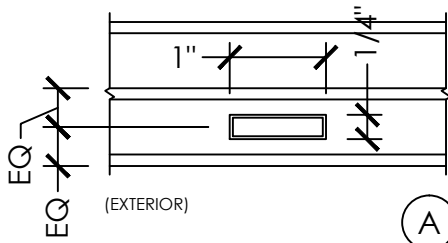

## Vivace 1200

Section Details | Dual Pane  
Grilles Between Glass (GBG) & Simulated Divide Lite (SDL)

## Vivace 1200

Section Details | Triple Pane  
Grilles Between Glass (GBG) & Simulated Divide Lite (SDL)

(A) INTERNAL GLASS DETAIL  
1" WIDTH METAL GBG

(A) INTERNAL GLASS DETAIL  
5/8" WIDTH METAL GBG

(A) INTERNAL GLASS DETAIL  
5/16" WIDTH METAL GBG

(A) MIXED GLASS DETAIL  
2-3/8" WIDTH SDL & GBG

OPTIONAL COMBINATIONS:  
- 2-3/8" PVC SDL  
- 1" INTERNAL SHADOW BAR

(A) MIXED GLASS DETAIL  
1-1/2" WIDTH SDL & GBG

OPTIONAL COMBINATIONS:  
- 1-1/2" PVC SDL  
- 1" INTERNAL SHADOW BAR

(A) EXTERNAL GLASS DETAIL  
1" WIDTH PVC SDL - BEVEL