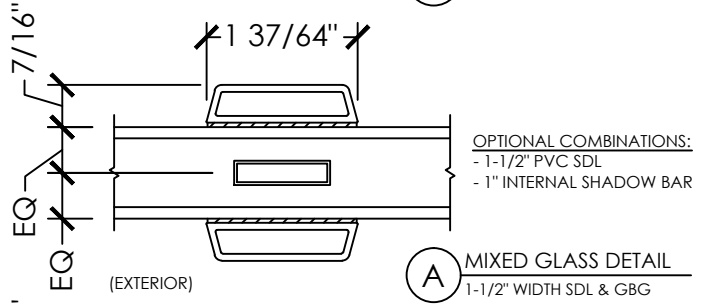

## Vivace 1200

Section Details | Dual Pane  
Grilles Between Glass (GBG) & Simulated Divide Lite (SDL)

## Vivace 1200

Section Details | Triple Pane  
Grilles Between Glass (GBG) & Simulated Divide Lite (SDL)

(A) INTERNAL GLASS DETAIL  
1" WIDTH METAL GBG

(A) INTERNAL GLASS DETAIL  
5/8" WIDTH METAL GBG

(A) INTERNAL GLASS DETAIL  
5/16" WIDTH METAL GBG

(A) MIXED GLASS DETAIL  
2-3/8" WIDTH SDL & GBG

OPTIONAL COMBINATIONS:  
- 2-3/8" PVC SDL  
- 1" INTERNAL SHADOW BAR

(A) MIXED GLASS DETAIL  
1-1/2" WIDTH SDL & GBG

OPTIONAL COMBINATIONS:  
- 1-1/2" PVC SDL  
- 1" INTERNAL SHADOW BAR

(A) EXTERNAL GLASS DETAIL  
1" WIDTH PVC SDL - BEVEL