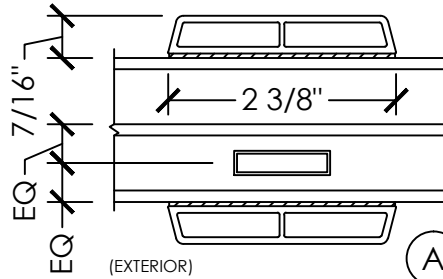

## Vivace 1200

Section Details | Triple Pane  
Grilles Between Glass (GBG) & Simulated Divide Lite (SDL)

(A) INTERNAL GLASS DETAIL  
1" WIDTH METAL GBG

(A) INTERNAL GLASS DETAIL  
5/8" WIDTH METAL GBG

(A) INTERNAL GLASS DETAIL  
5/16" WIDTH METAL GBG

(A) MIXED GLASS DETAIL  
2-3/8" WIDTH SDL & GBG

OPTIONAL COMBINATIONS:  
- 2-3/8" PVC SDL  
- 1" INTERNAL SHADOW BAR

(A) MIXED GLASS DETAIL  
1-1/2" WIDTH SDL & GBG

OPTIONAL COMBINATIONS:  
- 1-1/2" PVC SDL  
- 1" INTERNAL SHADOW BAR

(A) MIXED GLASS DETAIL  
1" WIDTH SDL & GBG

OPTIONAL COMBINATIONS:  
- 1" PVC SDL  
- 1" INTERNAL SHADOW BAR

(A) EXTERNAL GLASS DETAIL  
2-3/8" WIDTH PVC SDL - BEVEL

(A) EXTERNAL GLASS DETAIL  
1-1/2" WIDTH PVC SDL - BEVEL

(A) EXTERNAL GLASS DETAIL  
1" WIDTH PVC SDL - BEVEL