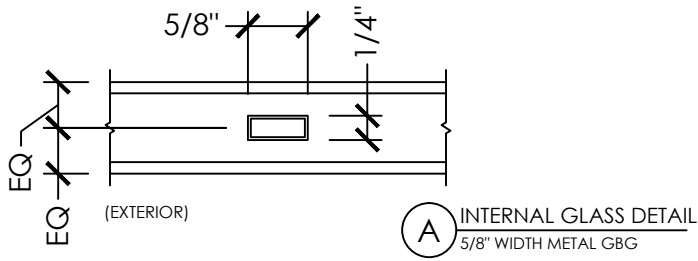

## Vivace 1200

Section Details | Dual Pane  
Grilles Between Glass (GBG) & Simulated Divide Lite (SDL)

## Vivace 1200

Section Details | Triple Pane  
Grilles Between Glass (GBG) & Simulated Divide Lite (SDL)

(A) INTERNAL GLASS DETAIL  
1" WIDTH METAL GBG

(A) INTERNAL GLASS DETAIL  
5/8" WIDTH METAL GBG

(A) INTERNAL GLASS DETAIL  
5/16" WIDTH METAL GBG

(A) MIXED GLASS DETAIL  
2-3/8" WIDTH SDL & GBG

OPTIONAL COMBINATIONS:  
- 2-3/8" PVC SDL  
- 1" INTERNAL SHADOW BAR

(A) MIXED GLASS DETAIL  
1-1/2" WIDTH SDL & GBG

OPTIONAL COMBINATIONS:  
- 1-1/2" PVC SDL  
- 1" INTERNAL SHADOW BAR

(A) EXTERNAL GLASS DETAIL  
1" WIDTH PVC SDL - BEVEL