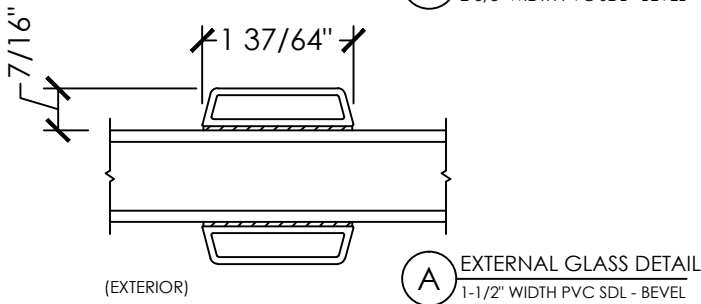

## Vivace 1200

Section Details | Dual Pane  
Grilles Between Glass (GBG) & Simulated Divide Lite (SDL)

## Vivace 1200

Section Details | Triple Pane  
Grilles Between Glass (GBG) & Simulated Divide Lite (SDL)

(A) INTERNAL GLASS DETAIL  
1" WIDTH METAL GBG

(A) INTERNAL GLASS DETAIL  
5/8" WIDTH METAL GBG

(A) INTERNAL GLASS DETAIL  
5/16" WIDTH METAL GBG

(A) MIXED GLASS DETAIL  
2-3/8" WIDTH SDL & GBG

OPTIONAL COMBINATIONS:  
- 2-3/8" PVC SDL  
- 1" INTERNAL SHADOW BAR

(A) MIXED GLASS DETAIL  
1-1/2" WIDTH SDL & GBG

OPTIONAL COMBINATIONS:  
- 1-1/2" PVC SDL  
- 1" INTERNAL SHADOW BAR

(A) EXTERNAL GLASS DETAIL  
1" WIDTH PVC SDL - BEVEL