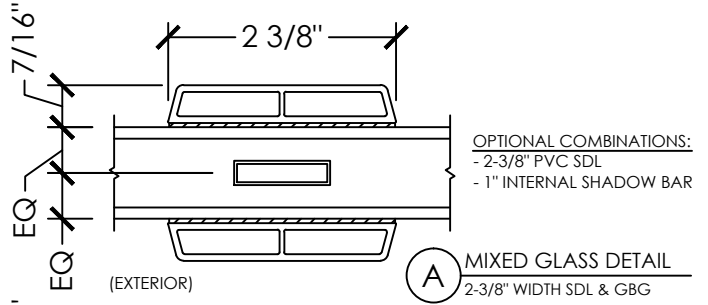

## Vivace 1200

Section Details | Dual Pane  
Grilles Between Glass (GBG) & Simulated Divide Lite (SDL)

## Vivace 1200

Section Details | Triple Pane  
Grilles Between Glass (GBG) & Simulated Divide Lite (SDL)

(A) INTERNAL GLASS DETAIL  
1" WIDTH METAL GBG

(A) INTERNAL GLASS DETAIL  
5/8" WIDTH METAL GBG

(A) INTERNAL GLASS DETAIL  
5/16" WIDTH METAL GBG

(A) MIXED GLASS DETAIL  
2-3/8" WIDTH SDL & GBG

OPTIONAL COMBINATIONS:  
- 2-3/8" PVC SDL  
- 1" INTERNAL SHADOW BAR

(A) MIXED GLASS DETAIL  
1-1/2" WIDTH SDL & GBG

OPTIONAL COMBINATIONS:  
- 1-1/2" PVC SDL  
- 1" INTERNAL SHADOW BAR

(A) EXTERNAL GLASS DETAIL  
1" WIDTH PVC SDL - BEVEL