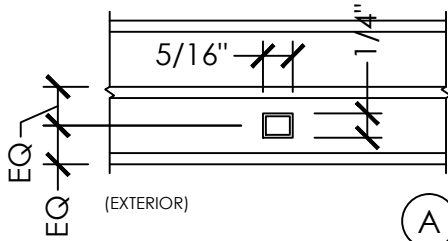

## Vivace 1200

Section Details | Triple Pane  
Grilles Between Glass (GBG) & Simulated Divide Lite (SDL)

(A) INTERNAL GLASS DETAIL  
1" WIDTH METAL GBG

(A) INTERNAL GLASS DETAIL  
5/8" WIDTH METAL GBG

(A) INTERNAL GLASS DETAIL  
5/16" WIDTH METAL GBG

(A) MIXED GLASS DETAIL  
2-3/8" WIDTH SDL & GBG

OPTIONAL COMBINATIONS:  
- 2-3/8" PVC SDL  
- 1" INTERNAL SHADOW BAR

(A) MIXED GLASS DETAIL  
1-1/2" WIDTH SDL & GBG

OPTIONAL COMBINATIONS:  
- 1-1/2" PVC SDL  
- 1" INTERNAL SHADOW BAR

(A) MIXED GLASS DETAIL  
1" WIDTH SDL & GBG

OPTIONAL COMBINATIONS:  
- 1" PVC SDL  
- 1" INTERNAL SHADOW BAR

(A) EXTERNAL GLASS DETAIL  
2-3/8" WIDTH PVC SDL - BEVEL

(A) EXTERNAL GLASS DETAIL  
1-1/2" WIDTH PVC SDL - BEVEL

(A) EXTERNAL GLASS DETAIL  
1" WIDTH PVC SDL - BEVEL