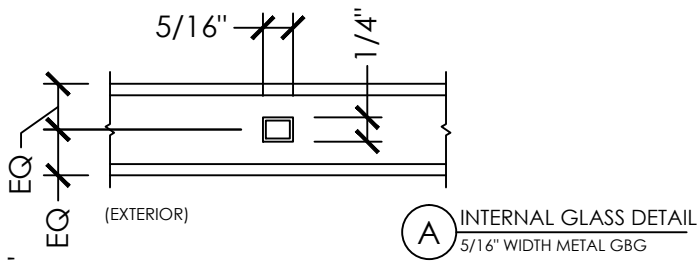

## Vivace 1200

Section Details | Dual Pane  
Grilles Between Glass (GBG) & Simulated Divide Lite (SDL)

## Vivace 1200

Section Details | Triple Pane  
Grilles Between Glass (GBG) & Simulated Divide Lite (SDL)

(A) INTERNAL GLASS DETAIL  
1" WIDTH METAL GBG

(A) INTERNAL GLASS DETAIL  
5/8" WIDTH METAL GBG

(A) INTERNAL GLASS DETAIL  
5/16" WIDTH METAL GBG

(A) MIXED GLASS DETAIL  
2-3/8" WIDTH SDL & GBG

OPTIONAL COMBINATIONS:  
- 2-3/8" PVC SDL  
- 1" INTERNAL SHADOW BAR

(A) MIXED GLASS DETAIL  
1-1/2" WIDTH SDL & GBG

OPTIONAL COMBINATIONS:  
- 1-1/2" PVC SDL  
- 1" INTERNAL SHADOW BAR

(A) EXTERNAL GLASS DETAIL  
1" WIDTH PVC SDL - BEVEL