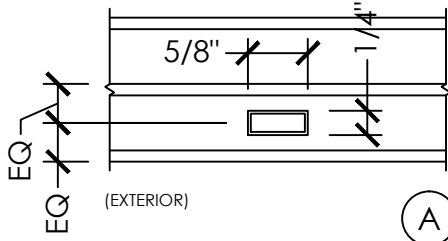

## Vivace 1200

Section Details | Dual Pane  
Grilles Between Glass (GBG) & Simulated Divide Lite (SDL)

## Vivace 1200

Section Details | Triple Pane  
Grilles Between Glass (GBG) & Simulated Divide Lite (SDL)

(A) INTERNAL GLASS DETAIL  
1" WIDTH METAL GBG

(A) INTERNAL GLASS DETAIL  
5/8" WIDTH METAL GBG

(A) INTERNAL GLASS DETAIL  
5/16" WIDTH METAL GBG

(A) MIXED GLASS DETAIL  
2-3/8" WIDTH SDL & GBG

OPTIONAL COMBINATIONS:  
- 2-3/8" PVC SDL  
- 1" INTERNAL SHADOW BAR

(A) MIXED GLASS DETAIL  
1-1/2" WIDTH SDL & GBG

OPTIONAL COMBINATIONS:  
- 1-1/2" PVC SDL  
- 1" INTERNAL SHADOW BAR

(A) EXTERNAL GLASS DETAIL  
1" WIDTH PVC SDL - BEVEL