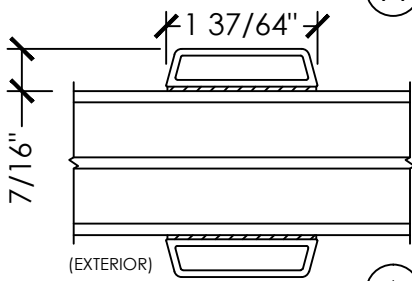

## Vivace 1200

Section Details | Triple Pane  
Grilles Between Glass (GBG) & Simulated Divide Lite (SDL)

(A) INTERNAL GLASS DETAIL  
1" WIDTH METAL GBG

(A) INTERNAL GLASS DETAIL  
5/8" WIDTH METAL GBG

(A) INTERNAL GLASS DETAIL  
5/16" WIDTH METAL GBG

(A) MIXED GLASS DETAIL  
2-3/8" WIDTH SDL & GBG

OPTIONAL COMBINATIONS:  
- 2-3/8" PVC SDL  
- 1" INTERNAL SHADOW BAR

(A) MIXED GLASS DETAIL  
1-1/2" WIDTH SDL & GBG

OPTIONAL COMBINATIONS:  
- 1-1/2" PVC SDL  
- 1" INTERNAL SHADOW BAR

(A) MIXED GLASS DETAIL  
1" WIDTH SDL & GBG

OPTIONAL COMBINATIONS:  
- 1" PVC SDL  
- 1" INTERNAL SHADOW BAR

(A) EXTERNAL GLASS DETAIL  
2-3/8" WIDTH PVC SDL - BEVEL

(A) EXTERNAL GLASS DETAIL  
1-1/2" WIDTH PVC SDL - BEVEL

(A) EXTERNAL GLASS DETAIL  
1" WIDTH PVC SDL - BEVEL