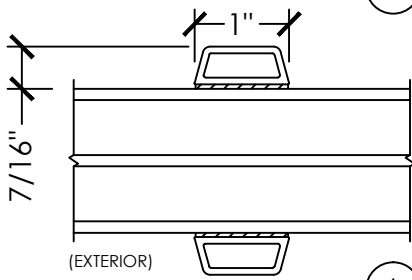

(A) MIXED GLASS DETAIL  
2-3/8" WIDTH SDL & GBG

OPTIONAL COMBINATIONS:  
- 2-3/8" PVC SDL  
- 1" INTERNAL SHADOW BAR

(A) MIXED GLASS DETAIL  
1-1/2" WIDTH SDL & GBG

OPTIONAL COMBINATIONS:  
- 1-1/2" PVC SDL  
- 1" INTERNAL SHADOW BAR

(A) MIXED GLASS DETAIL  
1" WIDTH SDL & GBG

OPTIONAL COMBINATIONS:  
- 1" PVC SDL  
- 1" INTERNAL SHADOW BAR

(A) EXTERNAL GLASS DETAIL  
2-3/8" WIDTH PVC SDL - BEVEL

(A) EXTERNAL GLASS DETAIL  
1-1/2" WIDTH PVC SDL - BEVEL

(A) EXTERNAL GLASS DETAIL  
1" WIDTH PVC SDL - BEVEL