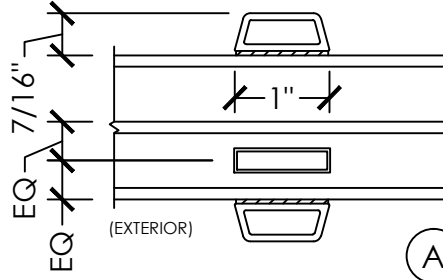

## Vivace 1200

Section Details | Triple Pane  
Grilles Between Glass (GBG) & Simulated Divide Lite (SDL)

(A) INTERNAL GLASS DETAIL  
1" WIDTH METAL GBG

(A) INTERNAL GLASS DETAIL  
5/8" WIDTH METAL GBG

(A) INTERNAL GLASS DETAIL  
5/16" WIDTH METAL GBG

(A) MIXED GLASS DETAIL  
2-3/8" WIDTH SDL & GBG

OPTIONAL COMBINATIONS:  
- 2-3/8" PVC SDL  
- 1" INTERNAL SHADOW BAR

(A) MIXED GLASS DETAIL  
1-1/2" WIDTH SDL & GBG

OPTIONAL COMBINATIONS:  
- 1-1/2" PVC SDL  
- 1" INTERNAL SHADOW BAR

(A) MIXED GLASS DETAIL  
1" WIDTH SDL & GBG

OPTIONAL COMBINATIONS:  
- 1" PVC SDL  
- 1" INTERNAL SHADOW BAR

(A) EXTERNAL GLASS DETAIL  
2-3/8" WIDTH PVC SDL - BEVEL

(A) EXTERNAL GLASS DETAIL  
1-1/2" WIDTH PVC SDL - BEVEL

(A) EXTERNAL GLASS DETAIL  
1" WIDTH PVC SDL - BEVEL