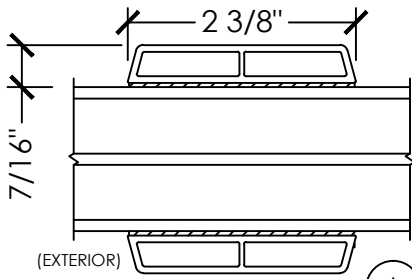

## Vivace 1200

Section Details | Triple Pane  
Grilles Between Glass (GBG) & Simulated Divide Lite (SDL)

(A) INTERNAL GLASS DETAIL  
1" WIDTH METAL GBG

(A) INTERNAL GLASS DETAIL  
5/8" WIDTH METAL GBG

(A) INTERNAL GLASS DETAIL  
5/16" WIDTH METAL GBG

(A) MIXED GLASS DETAIL  
2-3/8" WIDTH SDL & GBG

OPTIONAL COMBINATIONS:  
- 2-3/8" PVC SDL  
- 1" INTERNAL SHADOW BAR

(A) MIXED GLASS DETAIL  
1-1/2" WIDTH SDL & GBG

OPTIONAL COMBINATIONS:  
- 1-1/2" PVC SDL  
- 1" INTERNAL SHADOW BAR

(A) MIXED GLASS DETAIL  
1" WIDTH SDL & GBG

OPTIONAL COMBINATIONS:  
- 1" PVC SDL  
- 1" INTERNAL SHADOW BAR

(A) EXTERNAL GLASS DETAIL  
2-3/8" WIDTH PVC SDL - BEVEL

(A) EXTERNAL GLASS DETAIL  
1-1/2" WIDTH PVC SDL - BEVEL

(A) EXTERNAL GLASS DETAIL  
1" WIDTH PVC SDL - BEVEL