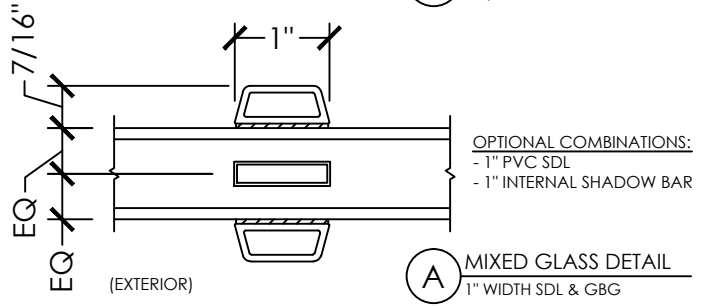

## Vivace 1200

Section Details | Dual Pane  
Grilles Between Glass (GBG) & Simulated Divide Lite (SDL)

## Vivace 1200

Section Details | Triple Pane  
Grilles Between Glass (GBG) & Simulated Divide Lite (SDL)

(A) INTERNAL GLASS DETAIL  
1" WIDTH METAL GBG

(A) INTERNAL GLASS DETAIL  
5/8" WIDTH METAL GBG

(A) INTERNAL GLASS DETAIL  
5/16" WIDTH METAL GBG

(A) MIXED GLASS DETAIL  
2-3/8" WIDTH SDL & GBG

OPTIONAL COMBINATIONS:  
- 2-3/8" PVC SDL  
- 1" INTERNAL SHADOW BAR

(A) MIXED GLASS DETAIL  
1-1/2" WIDTH SDL & GBG

OPTIONAL COMBINATIONS:  
- 1-1/2" PVC SDL  
- 1" INTERNAL SHADOW BAR

(A) EXTERNAL GLASS DETAIL  
1" WIDTH PVC SDL - BEVEL