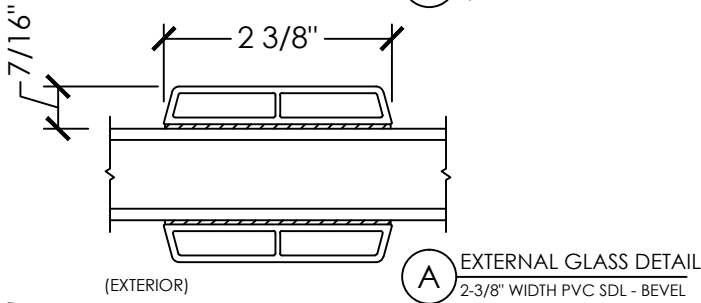

## Vivace 1200

Section Details | Dual Pane  
Grilles Between Glass (GBG) & Simulated Divide Lite (SDL)

## Vivace 1200

Section Details | Triple Pane  
Grilles Between Glass (GBG) & Simulated Divide Lite (SDL)

(A) INTERNAL GLASS DETAIL  
1" WIDTH METAL GBG

(A) INTERNAL GLASS DETAIL  
5/8" WIDTH METAL GBG

(A) INTERNAL GLASS DETAIL  
5/16" WIDTH METAL GBG

(A) MIXED GLASS DETAIL  
2-3/8" WIDTH SDL & GBG

OPTIONAL COMBINATIONS:  
- 2-3/8" PVC SDL  
- 1" INTERNAL SHADOW BAR

(A) MIXED GLASS DETAIL  
1-1/2" WIDTH SDL & GBG

OPTIONAL COMBINATIONS:  
- 1-1/2" PVC SDL  
- 1" INTERNAL SHADOW BAR

(A) EXTERNAL GLASS DETAIL  
1" WIDTH PVC SDL - BEVEL