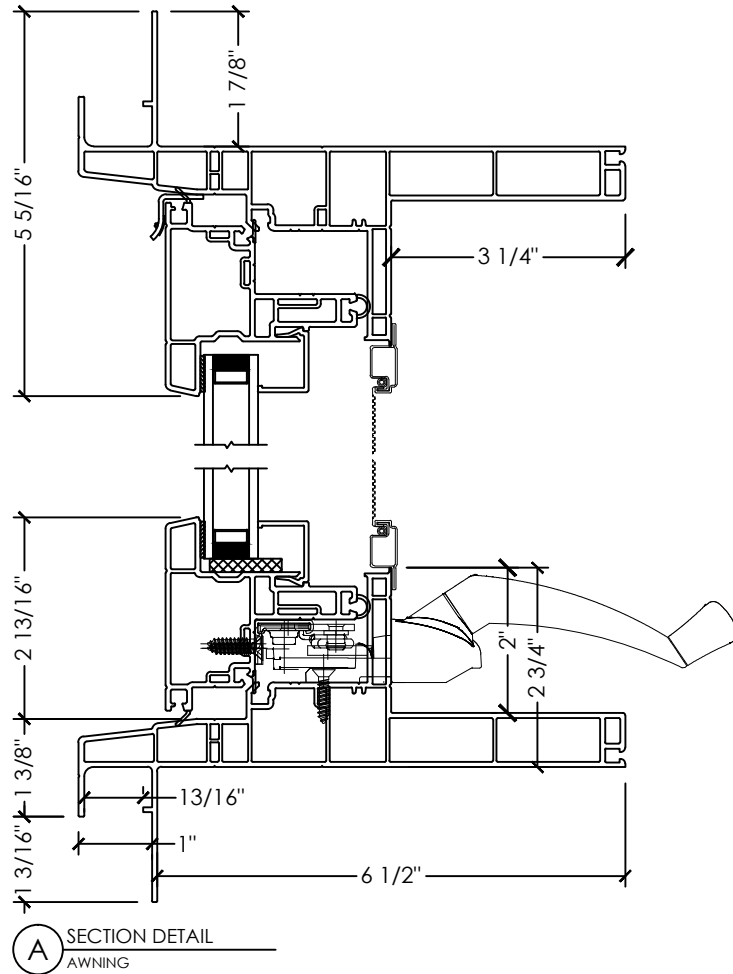

Xtreme-J 750

Section Details | Dual Pane
Awning

Xtreme-J 750

Section Details | Dual Pane
Fixed/Awning-Fixed

A SECTION DETAIL
FIXED OVER AWNING

B PLAN DETAIL
AWNING-FIXED