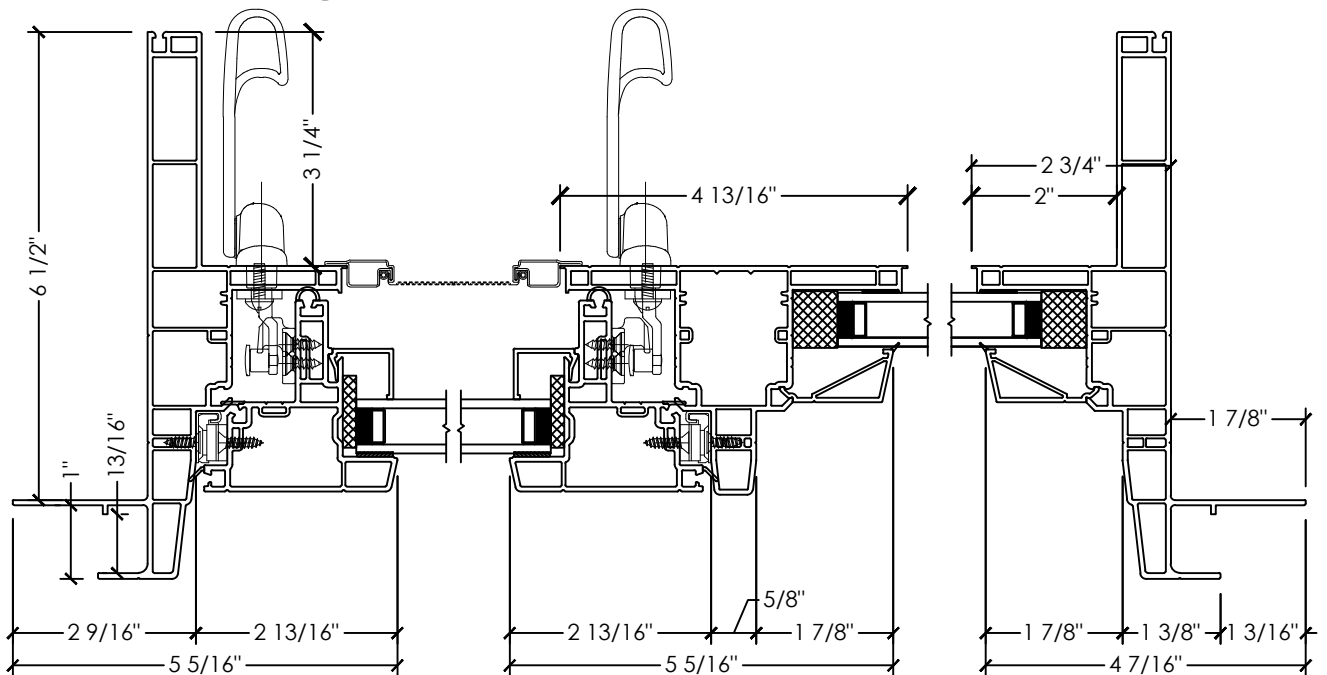

Xtreme-J 750

Section Details | Dual Pane
Awning

Xtreme-J 750

Section Details | Dual Pane
Fixed/Awning-Fixed

A SECTION DETAIL
FIXED OVER AWNING

B PLAN DETAIL
AWNING-FIXED