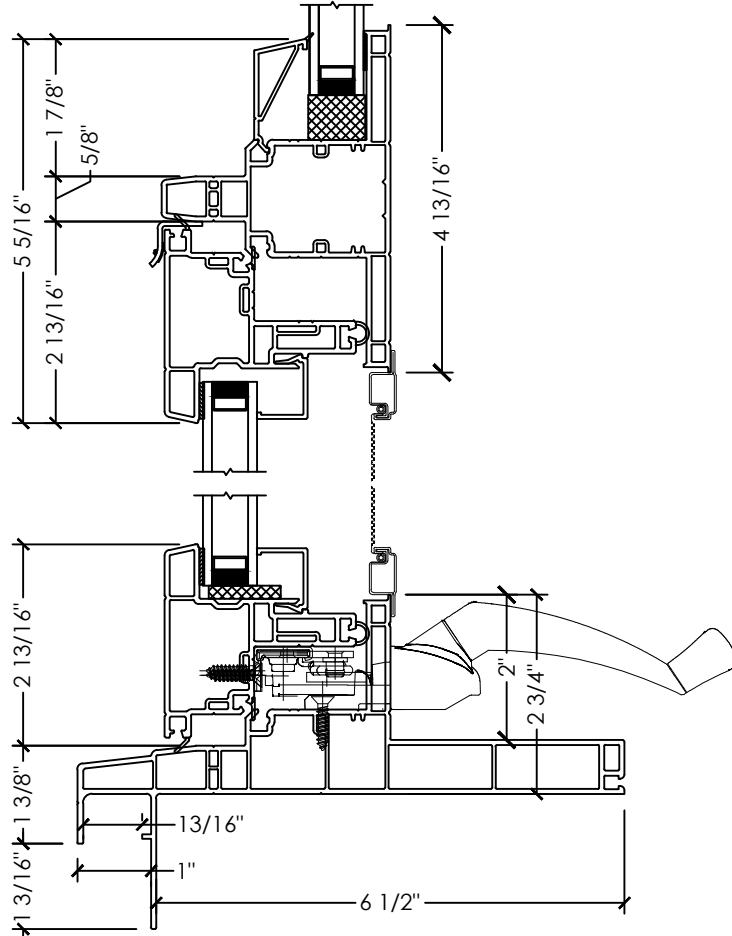

Xtreme-J 750

Section Details | Dual Pane
Awning

Xtreme-J 750

Section Details | Dual Pane
Fixed/Awning-Fixed

A SECTION DETAIL
FIXED OVER AWNING

B PLAN DETAIL
AWNING-FIXED