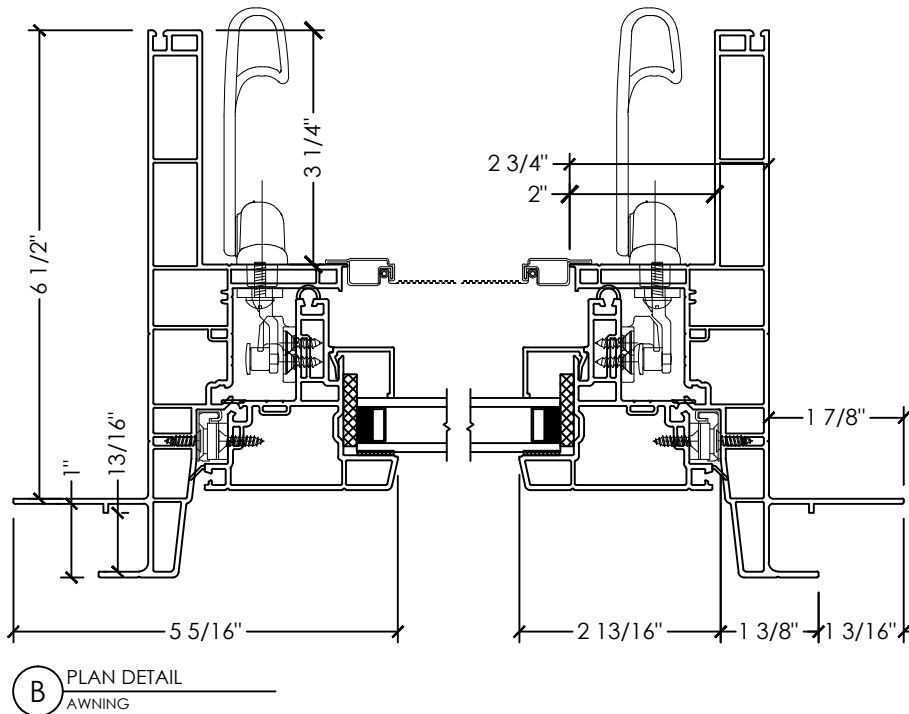

Xtreme-J 750

Section Details | Dual Pane
Awning

Xtreme-J 750

Section Details | Dual Pane
Fixed/Awning-Fixed

A SECTION DETAIL
FIXED OVER AWNING

B PLAN DETAIL
AWNING-FIXED