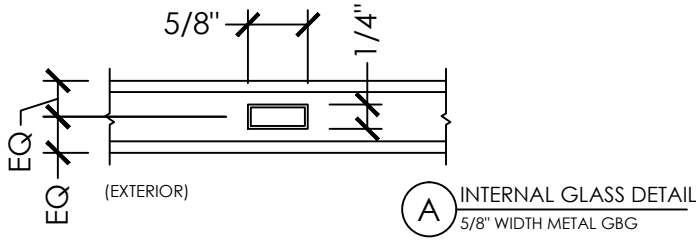

Xtreme-J 750

Section Details | Dual Pane
Grilles Between Glass (GBG) & Simulated Divide Lite (SDL)

Xtreme-J 750

Section Details | Triple Pane
Grilles Between Glass (GBG) & Simulated Divide Lite (SDL)

(A) INTERNAL GLASS DETAIL
1" WIDTH METAL GBG

(A) EXTERNAL GLASS DETAIL
2-3/8" WIDTH SDL & GBG

OPTIONAL COMBINATION:
- 2-3/8" PVC SDL - FLAT
- 1" INTERNAL SHADOW BAR

(A) INTERNAL GLASS DETAIL
5/8" WIDTH METAL GBG

(A) EXTERNAL GLASS DETAIL
1-1/2" WIDTH SDL & GBG

OPTIONAL COMBINATIONS:
- 1-1/2" PVC SDL - FLAT
- 1" INTERNAL SHADOW BAR

(A) INTERNAL GLASS DETAIL
5/16" WIDTH METAL GBG

(A) EXTERNAL GLASS DETAIL
1" WIDTH SDL & GBG

OPTIONAL COMBINATIONS:
- 1" PVC SDL - FLAT
- 1" INTERNAL SHADOW BAR

(A) EXTERNAL GLASS DETAIL
2-3/8" WIDTH PVC SDL - FLAT

(A) EXTERNAL GLASS DETAIL
1-1/2" WIDTH PVC SDL - FLAT

(A) EXTERNAL GLASS DETAIL
1" WIDTH PVC SDL - FLAT