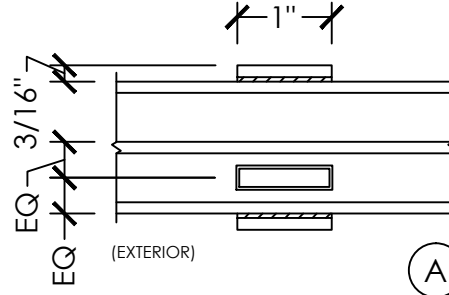

Xtreme-J 750

Section Details | Dual Pane
Grilles Between Glass (GBG) & Simulated Divide Lite (SDL)

Xtreme-J 750

Section Details | Triple Pane
Grilles Between Glass (GBG) & Simulated Divide Lite (SDL)

(A) INTERNAL GLASS DETAIL
1" WIDTH METAL GBG

(A) EXTERNAL GLASS DETAIL
2-3/8" WIDTH SDL & GBG

OPTIONAL COMBINATION:
- 2-3/8" PVC SDL - FLAT
- 1" INTERNAL SHADOW BAR

(A) INTERNAL GLASS DETAIL
5/8" WIDTH METAL GBG

(A) EXTERNAL GLASS DETAIL
1-1/2" WIDTH SDL & GBG

OPTIONAL COMBINATIONS:
- 1-1/2" PVC SDL - FLAT
- 1" INTERNAL SHADOW BAR

(A) INTERNAL GLASS DETAIL
5/16" WIDTH METAL GBG

(A) EXTERNAL GLASS DETAIL
1" WIDTH SDL & GBG

OPTIONAL COMBINATIONS:
- 1" PVC SDL - FLAT
- 1" INTERNAL SHADOW BAR

(A) EXTERNAL GLASS DETAIL
2-3/8" WIDTH PVC SDL - FLAT

(A) EXTERNAL GLASS DETAIL
1-1/2" WIDTH PVC SDL - FLAT

(A) EXTERNAL GLASS DETAIL
1" WIDTH PVC SDL - FLAT