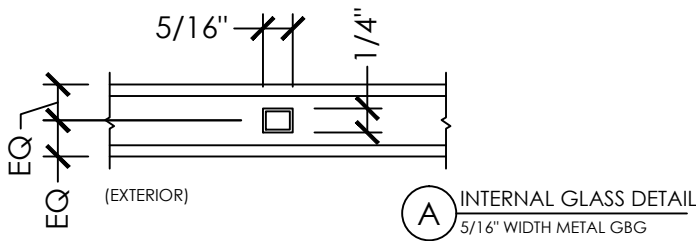

Xtreme-J 750

Section Details | Dual Pane
Grilles Between Glass (GBG) & Simulated Divide Lite (SDL)

Xtreme-J 750

Section Details | Triple Pane
Grilles Between Glass (GBG) & Simulated Divide Lite (SDL)

(A) INTERNAL GLASS DETAIL
1" WIDTH METAL GBG

(A) EXTERNAL GLASS DETAIL
2-3/8" WIDTH SDL & GBG

OPTIONAL COMBINATION:
- 2-3/8" PVC SDL - FLAT
- 1" INTERNAL SHADOW BAR

(A) INTERNAL GLASS DETAIL
5/8" WIDTH METAL GBG

(A) EXTERNAL GLASS DETAIL
1-1/2" WIDTH SDL & GBG

OPTIONAL COMBINATIONS:
- 1-1/2" PVC SDL - FLAT
- 1" INTERNAL SHADOW BAR

(A) INTERNAL GLASS DETAIL
5/16" WIDTH METAL GBG

(A) EXTERNAL GLASS DETAIL
1" WIDTH SDL & GBG

OPTIONAL COMBINATIONS:
- 1" PVC SDL - FLAT
- 1" INTERNAL SHADOW BAR

(A) EXTERNAL GLASS DETAIL
2-3/8" WIDTH PVC SDL - FLAT

(A) EXTERNAL GLASS DETAIL
1-1/2" WIDTH PVC SDL - FLAT

(A) EXTERNAL GLASS DETAIL
1" WIDTH PVC SDL - FLAT