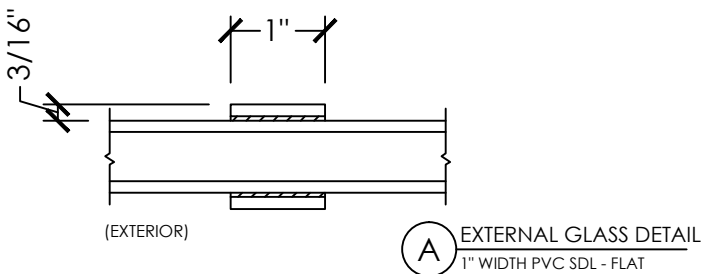

Xtreme-J 750

Section Details | Dual Pane
Grilles Between Glass (GBG) & Simulated Divide Lite (SDL)

Xtreme-J 750

Section Details | Triple Pane
Grilles Between Glass (GBG) & Simulated Divide Lite (SDL)

(A) INTERNAL GLASS DETAIL
1" WIDTH METAL GBG

(A) EXTERNAL GLASS DETAIL
2-3/8" WIDTH SDL & GBG

OPTIONAL COMBINATION:
- 2-3/8" PVC SDL - FLAT
- 1" INTERNAL SHADOW BAR

(A) INTERNAL GLASS DETAIL
5/8" WIDTH METAL GBG

(A) EXTERNAL GLASS DETAIL
1-1/2" WIDTH SDL & GBG

OPTIONAL COMBINATIONS:
- 1-1/2" PVC SDL - FLAT
- 1" INTERNAL SHADOW BAR

(A) INTERNAL GLASS DETAIL
5/16" WIDTH METAL GBG

(A) EXTERNAL GLASS DETAIL
1" WIDTH SDL & GBG

OPTIONAL COMBINATIONS:
- 1" PVC SDL - FLAT
- 1" INTERNAL SHADOW BAR

(A) EXTERNAL GLASS DETAIL
2-3/8" WIDTH PVC SDL - FLAT

(A) EXTERNAL GLASS DETAIL
1-1/2" WIDTH PVC SDL - FLAT

(A) EXTERNAL GLASS DETAIL
1" WIDTH PVC SDL - FLAT