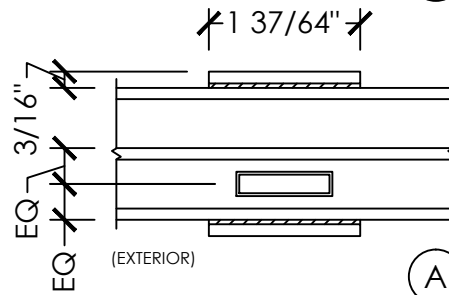

Xtreme-J 750

Section Details | Dual Pane
Grilles Between Glass (GBG) & Simulated Divide Lite (SDL)

Xtreme-J 750

Section Details | Triple Pane
Grilles Between Glass (GBG) & Simulated Divide Lite (SDL)

(A) INTERNAL GLASS DETAIL
1" WIDTH METAL GBG

(A) EXTERNAL GLASS DETAIL
2-3/8" WIDTH SDL & GBG

OPTIONAL COMBINATION:
- 2-3/8" PVC SDL - FLAT
- 1" INTERNAL SHADOW BAR

(A) INTERNAL GLASS DETAIL
5/8" WIDTH METAL GBG

(A) EXTERNAL GLASS DETAIL
1-1/2" WIDTH SDL & GBG

OPTIONAL COMBINATIONS:
- 1-1/2" PVC SDL - FLAT
- 1" INTERNAL SHADOW BAR

(A) INTERNAL GLASS DETAIL
5/16" WIDTH METAL GBG

(A) EXTERNAL GLASS DETAIL
1" WIDTH SDL & GBG

OPTIONAL COMBINATIONS:
- 1" PVC SDL - FLAT
- 1" INTERNAL SHADOW BAR

(A) EXTERNAL GLASS DETAIL
2-3/8" WIDTH PVC SDL - FLAT

(A) EXTERNAL GLASS DETAIL
1-1/2" WIDTH PVC SDL - FLAT

(A) EXTERNAL GLASS DETAIL
1" WIDTH PVC SDL - FLAT