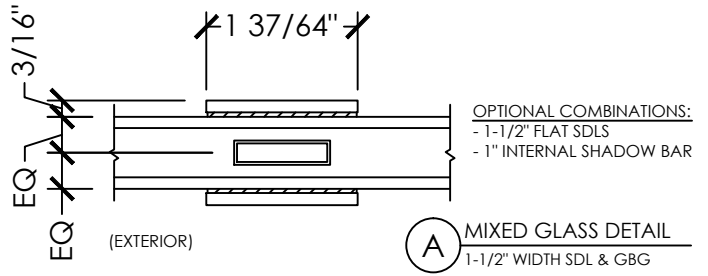

Xtreme-J 750

Section Details | Dual Pane
Grilles Between Glass (GBG) & Simulated Divide Lite (SDL)

Xtreme-J 750

Section Details | Triple Pane
Grilles Between Glass (GBG) & Simulated Divide Lite (SDL)

(A) INTERNAL GLASS DETAIL
1" WIDTH METAL GBG

(A) EXTERNAL GLASS DETAIL
2-3/8" WIDTH SDL & GBG

OPTIONAL COMBINATION:
- 2-3/8" PVC SDL - FLAT
- 1" INTERNAL SHADOW BAR

(A) INTERNAL GLASS DETAIL
5/8" WIDTH METAL GBG

(A) EXTERNAL GLASS DETAIL
1-1/2" WIDTH SDL & GBG

OPTIONAL COMBINATIONS:
- 1-1/2" PVC SDL - FLAT
- 1" INTERNAL SHADOW BAR

(A) INTERNAL GLASS DETAIL
5/16" WIDTH METAL GBG

(A) EXTERNAL GLASS DETAIL
1" WIDTH SDL & GBG

OPTIONAL COMBINATIONS:
- 1" PVC SDL - FLAT
- 1" INTERNAL SHADOW BAR

(A) EXTERNAL GLASS DETAIL
2-3/8" WIDTH PVC SDL - FLAT

(A) EXTERNAL GLASS DETAIL
1-1/2" WIDTH PVC SDL - FLAT

(A) EXTERNAL GLASS DETAIL
1" WIDTH PVC SDL - FLAT