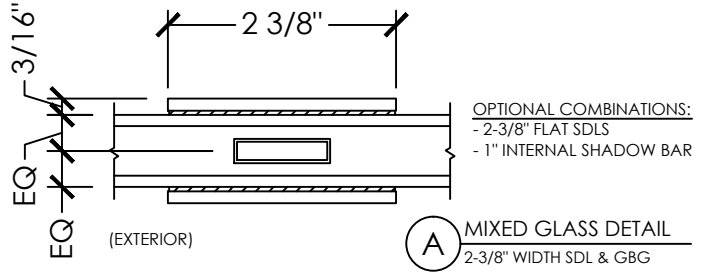

Xtreme-J 750

Section Details | Dual Pane
Grilles Between Glass (GBG) & Simulated Divide Lite (SDL)

Xtreme-J 750

Section Details | Triple Pane
Grilles Between Glass (GBG) & Simulated Divide Lite (SDL)

(A) INTERNAL GLASS DETAIL
1" WIDTH METAL GBG

(A) EXTERNAL GLASS DETAIL
2-3/8" WIDTH SDL & GBG

OPTIONAL COMBINATION:
- 2-3/8" PVC SDL - FLAT
- 1" INTERNAL SHADOW BAR

(A) INTERNAL GLASS DETAIL
5/8" WIDTH METAL GBG

(A) EXTERNAL GLASS DETAIL
1-1/2" WIDTH SDL & GBG

OPTIONAL COMBINATIONS:
- 1-1/2" PVC SDL - FLAT
- 1" INTERNAL SHADOW BAR

(A) INTERNAL GLASS DETAIL
5/16" WIDTH METAL GBG

(A) EXTERNAL GLASS DETAIL
1" WIDTH SDL & GBG

OPTIONAL COMBINATIONS:
- 1" PVC SDL - FLAT
- 1" INTERNAL SHADOW BAR

(A) EXTERNAL GLASS DETAIL
2-3/8" WIDTH PVC SDL - FLAT

(A) EXTERNAL GLASS DETAIL
1-1/2" WIDTH PVC SDL - FLAT

(A) EXTERNAL GLASS DETAIL
1" WIDTH PVC SDL - FLAT