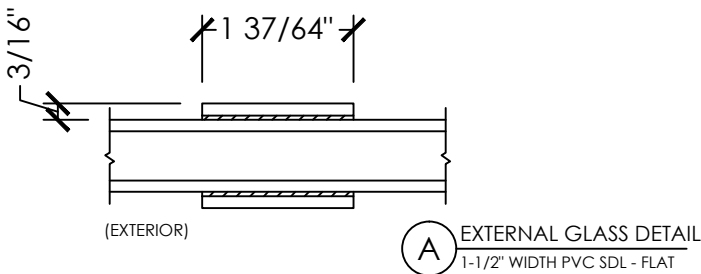

Xtreme-J 750

Section Details | Dual Pane
Grilles Between Glass (GBG) & Simulated Divide Lite (SDL)

Xtreme-J 750

Section Details | Triple Pane
Grilles Between Glass (GBG) & Simulated Divide Lite (SDL)

(A) INTERNAL GLASS DETAIL
1" WIDTH METAL GBG

(A) EXTERNAL GLASS DETAIL
2-3/8" WIDTH SDL & GBG

OPTIONAL COMBINATION:
- 2-3/8" PVC SDL - FLAT
- 1" INTERNAL SHADOW BAR

(A) INTERNAL GLASS DETAIL
5/8" WIDTH METAL GBG

(A) EXTERNAL GLASS DETAIL
1-1/2" WIDTH SDL & GBG

OPTIONAL COMBINATIONS:
- 1-1/2" PVC SDL - FLAT
- 1" INTERNAL SHADOW BAR

(A) INTERNAL GLASS DETAIL
5/16" WIDTH METAL GBG

(A) EXTERNAL GLASS DETAIL
1" WIDTH SDL & GBG

OPTIONAL COMBINATIONS:
- 1" PVC SDL - FLAT
- 1" INTERNAL SHADOW BAR

(A) EXTERNAL GLASS DETAIL
2-3/8" WIDTH PVC SDL - FLAT

(A) EXTERNAL GLASS DETAIL
1-1/2" WIDTH PVC SDL - FLAT

(A) EXTERNAL GLASS DETAIL
1" WIDTH PVC SDL - FLAT