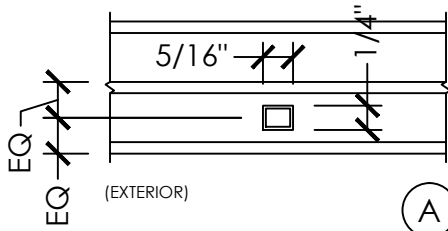

Xtreme-J 750

Section Details | Dual Pane
Grilles Between Glass (GBG) & Simulated Divide Lite (SDL)

Xtreme-J 750

Section Details | Triple Pane
Grilles Between Glass (GBG) & Simulated Divide Lite (SDL)

(A) INTERNAL GLASS DETAIL
1" WIDTH METAL GBG

(A) EXTERNAL GLASS DETAIL
2-3/8" WIDTH SDL & GBG

OPTIONAL COMBINATION:
- 2-3/8" PVC SDL - FLAT
- 1" INTERNAL SHADOW BAR

(A) INTERNAL GLASS DETAIL
5/8" WIDTH METAL GBG

(A) EXTERNAL GLASS DETAIL
1-1/2" WIDTH SDL & GBG

OPTIONAL COMBINATIONS:
- 1-1/2" PVC SDL - FLAT
- 1" INTERNAL SHADOW BAR

(A) INTERNAL GLASS DETAIL
5/16" WIDTH METAL GBG

(A) EXTERNAL GLASS DETAIL
1" WIDTH SDL & GBG

OPTIONAL COMBINATIONS:
- 1" PVC SDL - FLAT
- 1" INTERNAL SHADOW BAR

(A) EXTERNAL GLASS DETAIL
2-3/8" WIDTH PVC SDL - FLAT

(A) EXTERNAL GLASS DETAIL
1-1/2" WIDTH PVC SDL - FLAT

(A) EXTERNAL GLASS DETAIL
1" WIDTH PVC SDL - FLAT