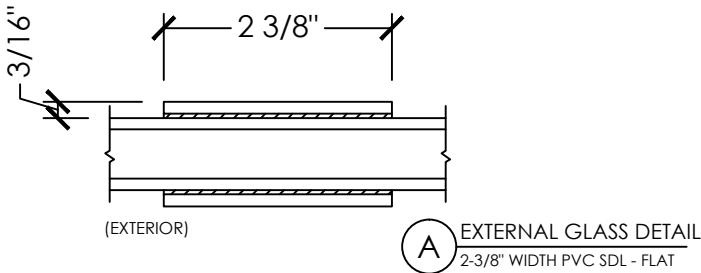

Xtreme-J 750

Section Details | Dual Pane
Grilles Between Glass (GBG) & Simulated Divide Lite (SDL)

Xtreme-J 750

Section Details | Triple Pane
Grilles Between Glass (GBG) & Simulated Divide Lite (SDL)

(A) INTERNAL GLASS DETAIL
1" WIDTH METAL GBG

(A) EXTERNAL GLASS DETAIL
2-3/8" WIDTH SDL & GBG

OPTIONAL COMBINATION:
- 2-3/8" PVC SDL - FLAT
- 1" INTERNAL SHADOW BAR

(A) INTERNAL GLASS DETAIL
5/8" WIDTH METAL GBG

(A) EXTERNAL GLASS DETAIL
1-1/2" WIDTH SDL & GBG

OPTIONAL COMBINATIONS:
- 1-1/2" PVC SDL - FLAT
- 1" INTERNAL SHADOW BAR

(A) INTERNAL GLASS DETAIL
5/16" WIDTH METAL GBG

(A) EXTERNAL GLASS DETAIL
1" WIDTH SDL & GBG

OPTIONAL COMBINATIONS:
- 1" PVC SDL - FLAT
- 1" INTERNAL SHADOW BAR

(A) EXTERNAL GLASS DETAIL
2-3/8" WIDTH PVC SDL - FLAT

(A) EXTERNAL GLASS DETAIL
1-1/2" WIDTH PVC SDL - FLAT

(A) EXTERNAL GLASS DETAIL
1" WIDTH PVC SDL - FLAT