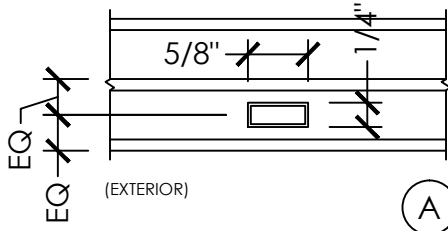

Xtreme-J 750

Section Details | Dual Pane
Grilles Between Glass (GBG) & Simulated Divide Lite (SDL)

Xtreme-J 750

Section Details | Triple Pane
Grilles Between Glass (GBG) & Simulated Divide Lite (SDL)

(A) INTERNAL GLASS DETAIL
1" WIDTH METAL GBG

(A) EXTERNAL GLASS DETAIL
2-3/8" WIDTH SDL & GBG

OPTIONAL COMBINATION:
- 2-3/8" PVC SDL - FLAT
- 1" INTERNAL SHADOW BAR

(A) INTERNAL GLASS DETAIL
5/8" WIDTH METAL GBG

(A) EXTERNAL GLASS DETAIL
1-1/2" WIDTH SDL & GBG

OPTIONAL COMBINATIONS:
- 1-1/2" PVC SDL - FLAT
- 1" INTERNAL SHADOW BAR

(A) INTERNAL GLASS DETAIL
5/16" WIDTH METAL GBG

(A) EXTERNAL GLASS DETAIL
1" WIDTH SDL & GBG

OPTIONAL COMBINATIONS:
- 1" PVC SDL - FLAT
- 1" INTERNAL SHADOW BAR

(A) EXTERNAL GLASS DETAIL
2-3/8" WIDTH PVC SDL - FLAT

(A) EXTERNAL GLASS DETAIL
1-1/2" WIDTH PVC SDL - FLAT

(A) EXTERNAL GLASS DETAIL
1" WIDTH PVC SDL - FLAT