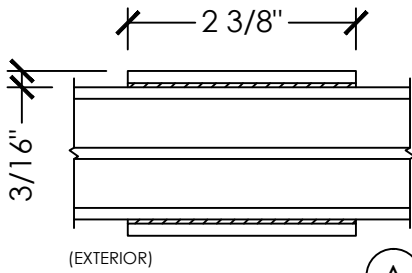

(A) EXTERNAL GLASS DETAIL
2-3/8" WIDTH SDL & GBG

OPTIONAL COMBINATION:
- 2-3/8" PVC SDL - FLAT
- 1" INTERNAL SHADOW BAR

(A) INTERNAL GLASS DETAIL
5/8" WIDTH METAL GBG

(A) EXTERNAL GLASS DETAIL
1-1/2" WIDTH SDL & GBG

OPTIONAL COMBINATIONS:
- 1-1/2" PVC SDL - FLAT
- 1" INTERNAL SHADOW BAR

(A) INTERNAL GLASS DETAIL
5/16" WIDTH METAL GBG

(A) EXTERNAL GLASS DETAIL
1" WIDTH SDL & GBG

OPTIONAL COMBINATIONS:
- 1" PVC SDL - FLAT
- 1" INTERNAL SHADOW BAR

(A) EXTERNAL GLASS DETAIL
2-3/8" WIDTH PVC SDL - FLAT

(A) EXTERNAL GLASS DETAIL
1-1/2" WIDTH PVC SDL - FLAT

(A) EXTERNAL GLASS DETAIL
1" WIDTH PVC SDL - FLAT