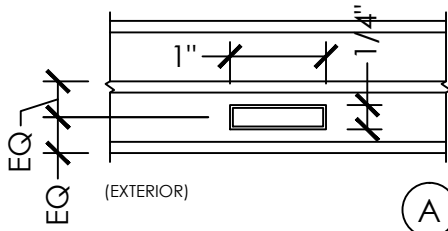

Xtreme-J 750

Section Details | Dual Pane
Grilles Between Glass (GBG) & Simulated Divide Lite (SDL)

Xtreme-J 750

Section Details | Triple Pane
Grilles Between Glass (GBG) & Simulated Divide Lite (SDL)

(A) INTERNAL GLASS DETAIL
1" WIDTH METAL GBG

(A) EXTERNAL GLASS DETAIL
2-3/8" WIDTH SDL & GBG

OPTIONAL COMBINATION:
- 2-3/8" PVC SDL - FLAT
- 1" INTERNAL SHADOW BAR

(A) INTERNAL GLASS DETAIL
5/8" WIDTH METAL GBG

(A) EXTERNAL GLASS DETAIL
1-1/2" WIDTH SDL & GBG

OPTIONAL COMBINATIONS:
- 1-1/2" PVC SDL - FLAT
- 1" INTERNAL SHADOW BAR

(A) INTERNAL GLASS DETAIL
5/16" WIDTH METAL GBG

(A) EXTERNAL GLASS DETAIL
1" WIDTH SDL & GBG

OPTIONAL COMBINATIONS:
- 1" PVC SDL - FLAT
- 1" INTERNAL SHADOW BAR

(A) EXTERNAL GLASS DETAIL
2-3/8" WIDTH PVC SDL - FLAT

(A) EXTERNAL GLASS DETAIL
1-1/2" WIDTH PVC SDL - FLAT

(A) EXTERNAL GLASS DETAIL
1" WIDTH PVC SDL - FLAT