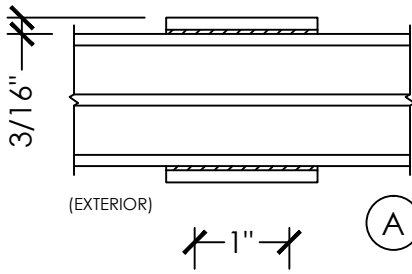

(A) EXTERNAL GLASS DETAIL
2-3/8" WIDTH SDL & GBG

OPTIONAL COMBINATION:
- 2-3/8" PVC SDL - FLAT
- 1" INTERNAL SHADOW BAR

(A) INTERNAL GLASS DETAIL
5/8" WIDTH METAL GBG

(A) EXTERNAL GLASS DETAIL
1-1/2" WIDTH SDL & GBG

OPTIONAL COMBINATIONS:
- 1-1/2" PVC SDL - FLAT
- 1" INTERNAL SHADOW BAR

(A) INTERNAL GLASS DETAIL
5/16" WIDTH METAL GBG

(A) EXTERNAL GLASS DETAIL
1" WIDTH SDL & GBG

OPTIONAL COMBINATIONS:
- 1" PVC SDL - FLAT
- 1" INTERNAL SHADOW BAR

(A) EXTERNAL GLASS DETAIL
2-3/8" WIDTH PVC SDL - FLAT

(A) EXTERNAL GLASS DETAIL
1-1/2" WIDTH PVC SDL - FLAT

(A) EXTERNAL GLASS DETAIL
1" WIDTH PVC SDL - FLAT