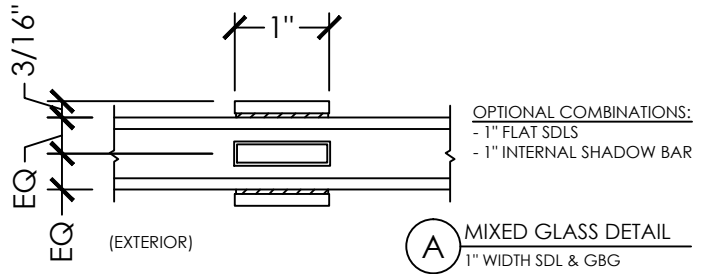

Xtreme-J 750

Section Details | Dual Pane
Grilles Between Glass (GBG) & Simulated Divide Lite (SDL)

Xtreme-J 750

Section Details | Triple Pane
Grilles Between Glass (GBG) & Simulated Divide Lite (SDL)

(A) INTERNAL GLASS DETAIL
1" WIDTH METAL GBG

(A) EXTERNAL GLASS DETAIL
2-3/8" WIDTH SDL & GBG

OPTIONAL COMBINATION:
- 2-3/8" PVC SDL - FLAT
- 1" INTERNAL SHADOW BAR

(A) INTERNAL GLASS DETAIL
5/8" WIDTH METAL GBG

(A) EXTERNAL GLASS DETAIL
1-1/2" WIDTH SDL & GBG

OPTIONAL COMBINATIONS:
- 1-1/2" PVC SDL - FLAT
- 1" INTERNAL SHADOW BAR

(A) INTERNAL GLASS DETAIL
5/16" WIDTH METAL GBG

(A) EXTERNAL GLASS DETAIL
1" WIDTH SDL & GBG

OPTIONAL COMBINATIONS:
- 1" PVC SDL - FLAT
- 1" INTERNAL SHADOW BAR

(A) EXTERNAL GLASS DETAIL
2-3/8" WIDTH PVC SDL - FLAT

(A) EXTERNAL GLASS DETAIL
1-1/2" WIDTH PVC SDL - FLAT

(A) EXTERNAL GLASS DETAIL
1" WIDTH PVC SDL - FLAT