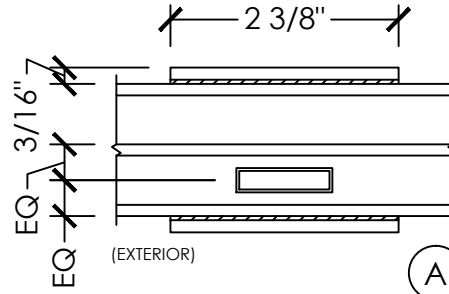

Xtreme-J 750

Section Details | Dual Pane
Grilles Between Glass (GBG) & Simulated Divide Lite (SDL)

Xtreme-J 750

Section Details | Triple Pane
Grilles Between Glass (GBG) & Simulated Divide Lite (SDL)

(A) INTERNAL GLASS DETAIL
1" WIDTH METAL GBG

(A) EXTERNAL GLASS DETAIL
2-3/8" WIDTH SDL & GBG

OPTIONAL COMBINATION:
- 2-3/8" PVC SDL - FLAT
- 1" INTERNAL SHADOW BAR

(A) INTERNAL GLASS DETAIL
5/8" WIDTH METAL GBG

(A) EXTERNAL GLASS DETAIL
1-1/2" WIDTH SDL & GBG

OPTIONAL COMBINATIONS:
- 1-1/2" PVC SDL - FLAT
- 1" INTERNAL SHADOW BAR

(A) INTERNAL GLASS DETAIL
5/16" WIDTH METAL GBG

(A) EXTERNAL GLASS DETAIL
1" WIDTH SDL & GBG

OPTIONAL COMBINATIONS:
- 1" PVC SDL - FLAT
- 1" INTERNAL SHADOW BAR

(A) EXTERNAL GLASS DETAIL
2-3/8" WIDTH PVC SDL - FLAT

(A) EXTERNAL GLASS DETAIL
1-1/2" WIDTH PVC SDL - FLAT

(A) EXTERNAL GLASS DETAIL
1" WIDTH PVC SDL - FLAT