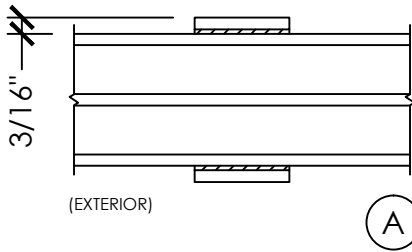

(A) EXTERNAL GLASS DETAIL
2-3/8" WIDTH SDL & GBG

OPTIONAL COMBINATION:
- 2-3/8" PVC SDL - FLAT
- 1" INTERNAL SHADOW BAR

(A) INTERNAL GLASS DETAIL
5/8" WIDTH METAL GBG

(A) EXTERNAL GLASS DETAIL
1-1/2" WIDTH SDL & GBG

OPTIONAL COMBINATIONS:
- 1-1/2" PVC SDL - FLAT
- 1" INTERNAL SHADOW BAR

(A) INTERNAL GLASS DETAIL
5/16" WIDTH METAL GBG

(A) EXTERNAL GLASS DETAIL
1" WIDTH SDL & GBG

OPTIONAL COMBINATIONS:
- 1" PVC SDL - FLAT
- 1" INTERNAL SHADOW BAR

(A) EXTERNAL GLASS DETAIL
2-3/8" WIDTH PVC SDL - FLAT

(A) EXTERNAL GLASS DETAIL
1-1/2" WIDTH PVC SDL - FLAT

(A) EXTERNAL GLASS DETAIL
1" WIDTH PVC SDL - FLAT