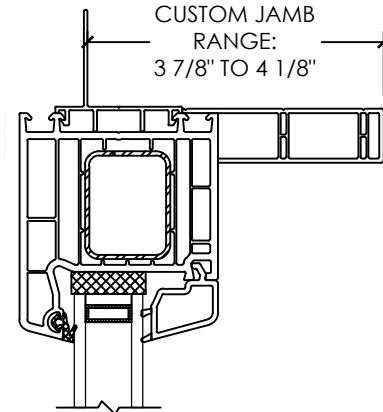

**Vivace 1210**

Section Details | Dual Pane  
PVC Interior Trims | Aluminum Nailing Fin

NOTE: Jamb on all four sides of frame available for 1210 Patio doors only. There is no jamb on the sill of 1210 Swing doors.