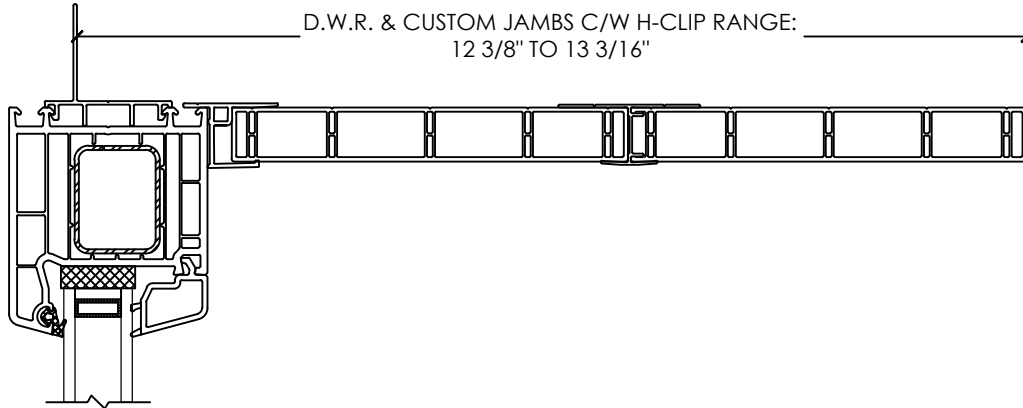

**Vivace 1210**

Section Details | Dual Pane  
PVC Interior Trims | Aluminum Nailing Fin

NOTE: Jamb on all four sides of frame available for 1210 Patio doors only. There is no jamb on the sill of 1210 Swing doors.

**Vivace 1210**

Section Details | Dual Pane  
PVC Interior Trims | Brickmould

NOTE: Jamb on all four sides of frame available for 1210 Patio doors only. There is no jamb on the sill of 1210 Swing doors.