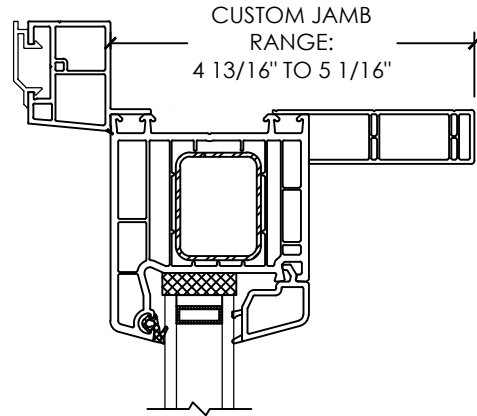

**Vivace 1210**

Section Details | Dual Pane  
PVC Interior Trims | Aluminum Nailing Fin

NOTE: Jamb on all four sides of frame available for 1210 Patio doors only. There is no jamb on the sill of 1210 Swing doors.

**Vivace 1210**

Section Details | Dual Pane  
PVC Interior Trims | Brickmould

NOTE: Jamb on all four sides of frame available for 1210 Patio doors only. There is no jamb on the sill of 1210 Swing doors.