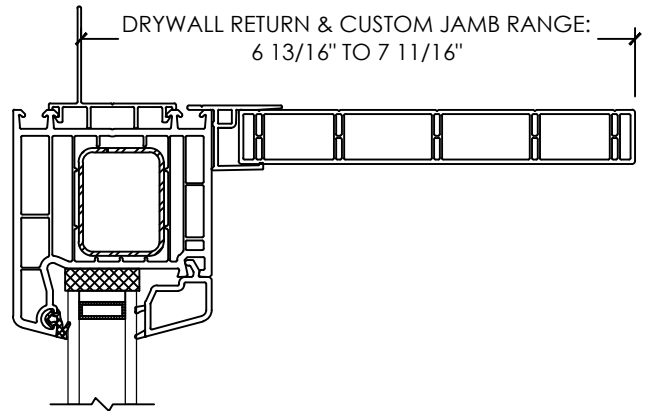

**Vivace 1210**

Section Details | Dual Pane  
PVC Interior Trims | Aluminum Nailing Fin

NOTE: Jamb on all four sides of frame available for 1210 Patio doors only. There is no jamb on the sill of 1210 Swing doors.