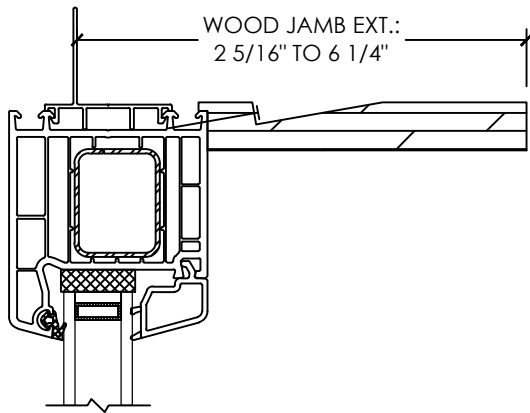

**Vivace 1210**

Section Details | Dual Pane  
PVC Interior Trims | Aluminum Nailing Fin

NOTE: Jamb on all four sides of frame available for 1210 Patio doors only. There is no jamb on the sill of 1210 Swing doors.

**Vivace 1210**

Section Details | Dual Pane  
PVC Interior Trims | Brickmould

NOTE: Jamb on all four sides of frame available for 1210 Patio doors only. There is no jamb on the sill of 1210 Swing doors.