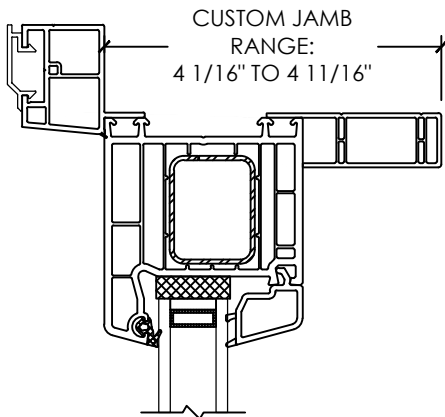

**Vivace 1210**

Section Details | Dual Pane  
PVC Interior Trims | Aluminum Nailing Fin

NOTE: Jamb on all four sides of frame available for 1210 Patio doors only. There is no jamb on the sill of 1210 Swing doors.

**Vivace 1210**

Section Details | Dual Pane  
PVC Interior Trims | Brickmould

NOTE: Jamb on all four sides of frame available for 1210 Patio doors only. There is no jamb on the sill of 1210 Swing doors.