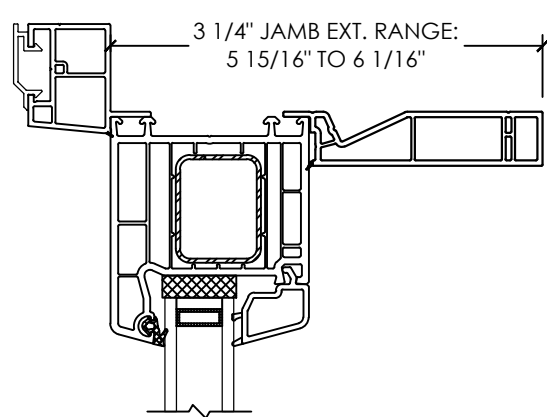

**Vivace 1210**

Section Details | Dual Pane  
PVC Interior Trims | Aluminum Nailing Fin

NOTE: Jamb on all four sides of frame available for 1210 Patio doors only. There is no jamb on the sill of 1210 Swing doors.

**Vivace 1210**

Section Details | Dual Pane  
PVC Interior Trims | Brickmould

NOTE: Jamb on all four sides of frame available for 1210 Patio doors only. There is no jamb on the sill of 1210 Swing doors.