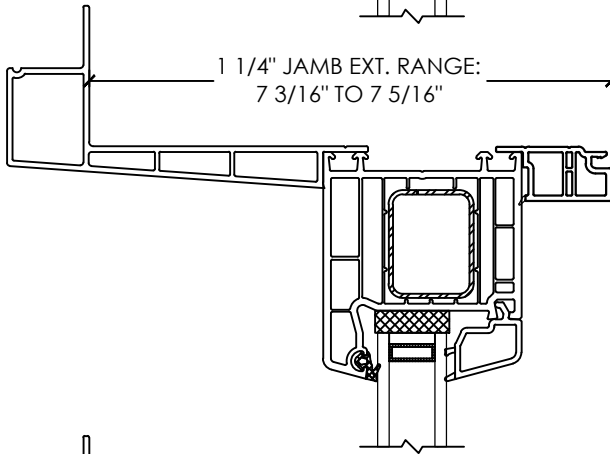

**Vivace 1210**

Section Details | Dual Pane  
PVC Interior Trims | Brickmould

NOTE: Jamb on all four sides of frame available for 1210 Patio doors only. There is no jamb on the sill of 1210 Swing doors.

**Vivace 1210**

Section Details | Dual Pane  
PVC Interior Trims | ICF Nosing

NOTE: Jamb on all four sides of frame available for 1210 Patio doors only. There is no jamb on the sill of 1210 Swing doors.