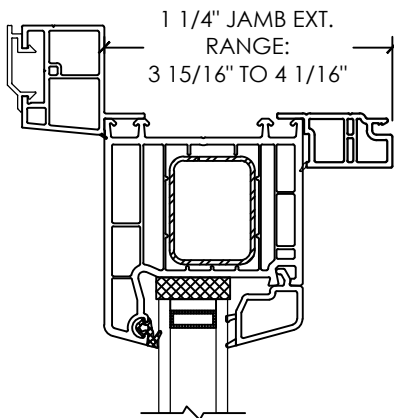

**Vivace 1210**

Section Details | Dual Pane  
PVC Interior Trims | Aluminum Nailing Fin

NOTE: Jamb on all four sides of frame available for 1210 Patio doors only. There is no jamb on the sill of 1210 Swing doors.

**Vivace 1210**

Section Details | Dual Pane  
PVC Interior Trims | Brickmould

NOTE: Jamb on all four sides of frame available for 1210 Patio doors only. There is no jamb on the sill of 1210 Swing doors.