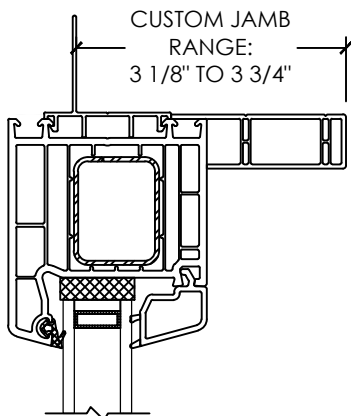

**Vivace 1210**

Section Details | Dual Pane  
PVC Interior Trims | Aluminum Nailing Fin

NOTE: Jamb on all four sides of frame available for 1210 Patio doors only. There is no jamb on the sill of 1210 Swing doors.