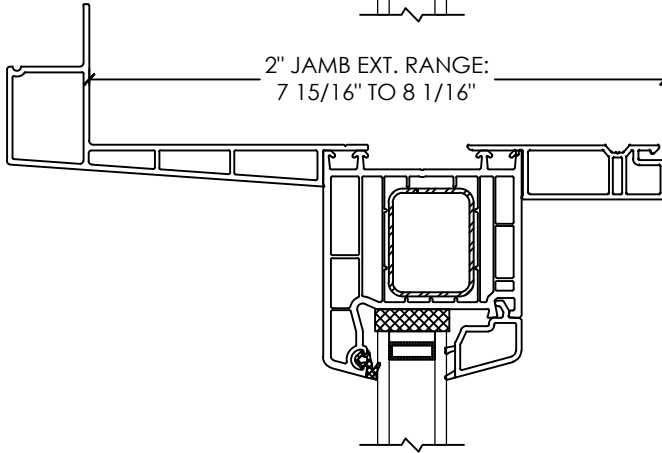

**Vivace 1210**

Section Details | Dual Pane  
PVC Interior Trims | Brickmould

NOTE: Jamb on all four sides of frame available for 1210 Patio doors only. There is no jamb on the sill of 1210 Swing doors.

**Vivace 1210**

Section Details | Dual Pane  
PVC Interior Trims | ICF Nosing

NOTE: Jamb on all four sides of frame available for 1210 Patio doors only. There is no jamb on the sill of 1210 Swing doors.

# Vivace 1210

Section Details | Dual Pane  
PVC Interior Trims | ICF Nosing

NOTE: Jamb on all four sides of frame available for 1210 Patio doors only. There is no jamb on the sill of 1210 Swing doors.