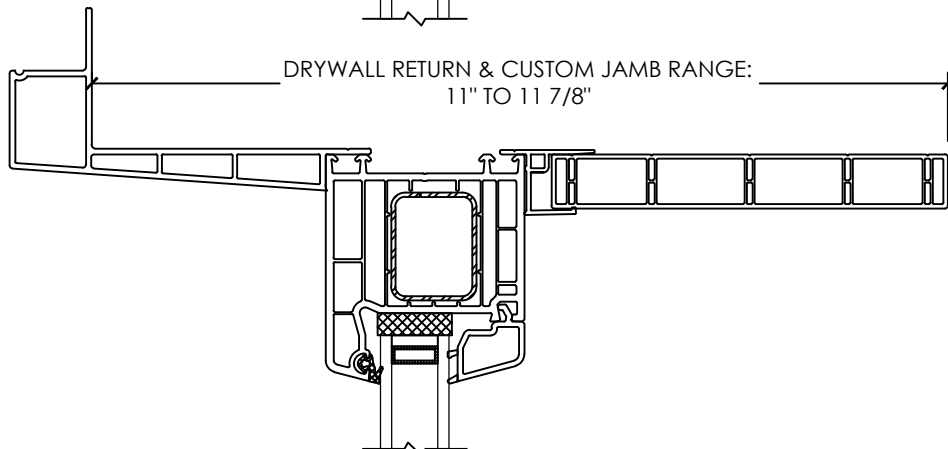

**Vivace 1210**

Section Details | Dual Pane  
PVC Interior Trims | ICF Nosing

NOTE: Jamb on all four sides of frame available for 1210 Patio doors only. There is no jamb on the sill of 1210 Swing doors.

# Vivace 1210

Section Details | Dual Pane  
PVC Interior Trims | ICF Nosing

NOTE: Jamb on all four sides of frame available for 1210 Patio doors only. There is no jamb on the sill of 1210 Swing doors.