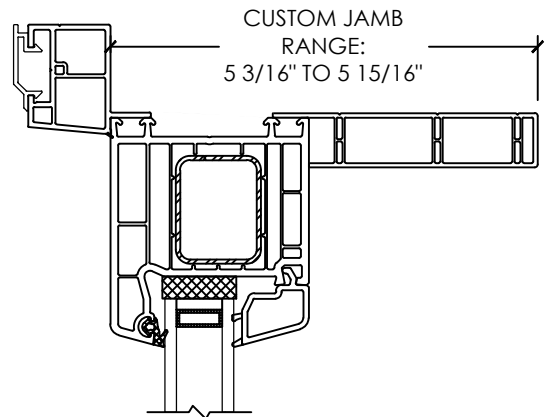

**Vivace 1210**

Section Details | Dual Pane  
PVC Interior Trims | Aluminum Nailing Fin

NOTE: Jamb on all four sides of frame available for 1210 Patio doors only. There is no jamb on the sill of 1210 Swing doors.

**Vivace 1210**

Section Details | Dual Pane  
PVC Interior Trims | Brickmould

NOTE: Jamb on all four sides of frame available for 1210 Patio doors only. There is no jamb on the sill of 1210 Swing doors.