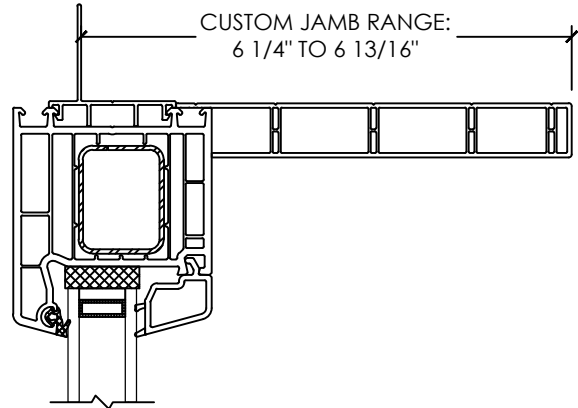

**Vivace 1210**

Section Details | Dual Pane  
PVC Interior Trims | Aluminum Nailing Fin

NOTE: Jamb on all four sides of frame available for 1210 Patio doors only. There is no jamb on the sill of 1210 Swing doors.