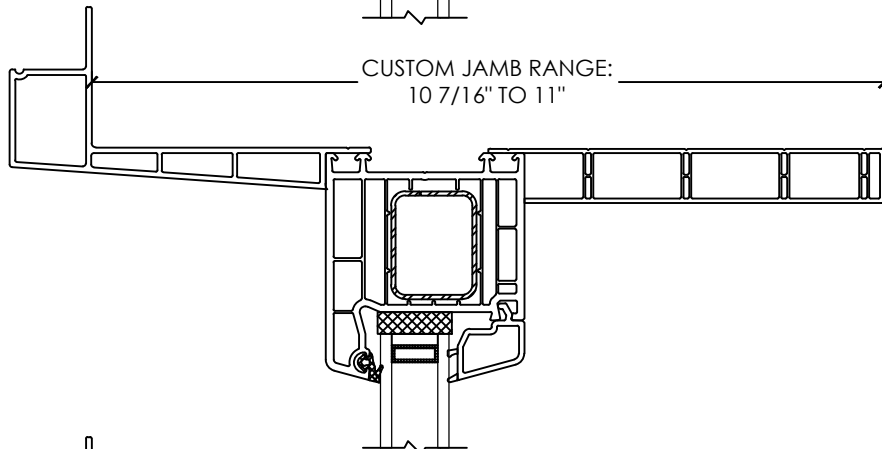

**Vivace 1210**

Section Details | Dual Pane  
PVC Interior Trims | ICF Nosing

NOTE: Jamb on all four sides of frame available for 1210 Patio doors only. There is no jamb on the sill of 1210 Swing doors.

# Vivace 1210

Section Details | Dual Pane  
PVC Interior Trims | ICF Nosing

NOTE: Jamb on all four sides of frame available for 1210 Patio doors only. There is no jamb on the sill of 1210 Swing doors.