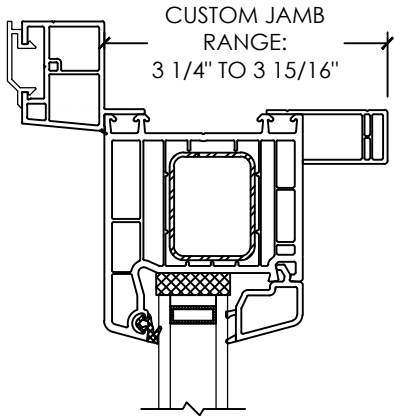

**Vivace 1210**

Section Details | Dual Pane  
PVC Interior Trims | Aluminum Nailing Fin

NOTE: Jamb on all four sides of frame available for 1210 Patio doors only. There is no jamb on the sill of 1210 Swing doors.

**Vivace 1210**

Section Details | Dual Pane  
PVC Interior Trims | Brickmould

NOTE: Jamb on all four sides of frame available for 1210 Patio doors only. There is no jamb on the sill of 1210 Swing doors.