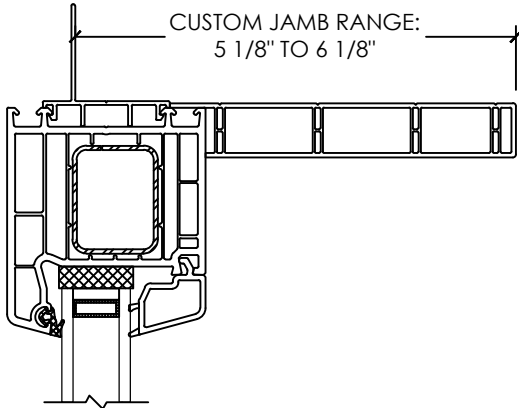

**Vivace 1210**

Section Details | Dual Pane  
PVC Interior Trims | Aluminum Nailing Fin

NOTE: Jamb on all four sides of frame available for 1210 Patio doors only. There is no jamb on the sill of 1210 Swing doors.