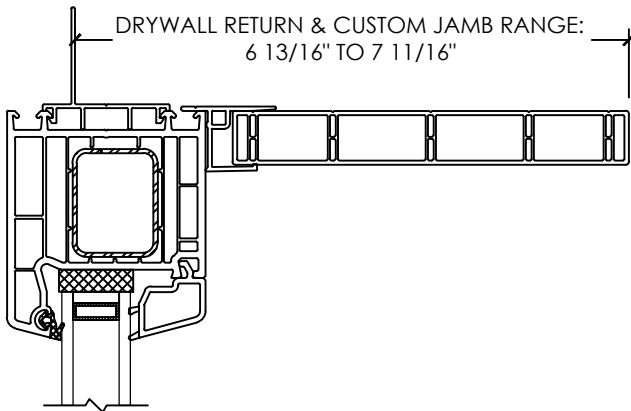

**Vivace 1210**

Section Details | Dual Pane  
PVC Interior Trims | Aluminum Nailing Fin

NOTE: Jamb on all four sides of frame available for 1210 Patio doors only. There is no jamb on the sill of 1210 Swing doors.