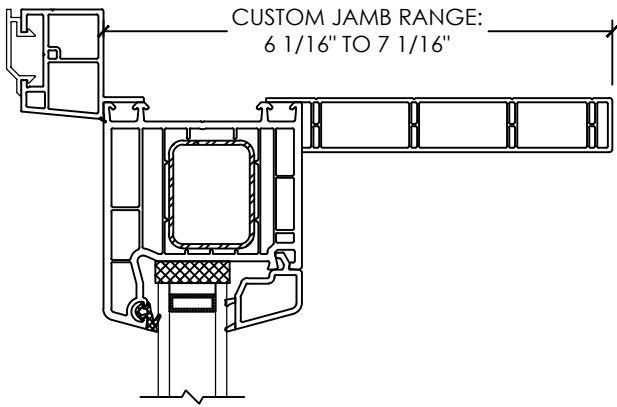

**Vivace 1210**

Section Details | Dual Pane  
PVC Interior Trims | Brickmould

NOTE: Jamb on all four sides of frame available for 1210 Patio doors only. There is no jamb on the sill of 1210 Swing doors.