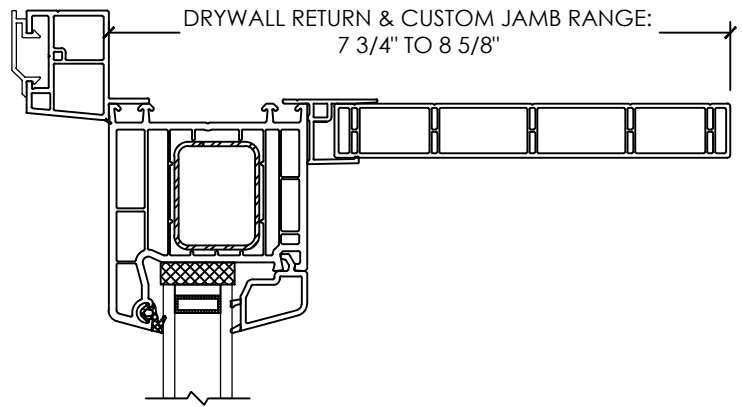

**Vivace 1210**

Section Details | Dual Pane  
PVC Interior Trims | Brickmould

NOTE: Jamb on all four sides of frame available for 1210 Patio doors only. There is no jamb on the sill of 1210 Swing doors.