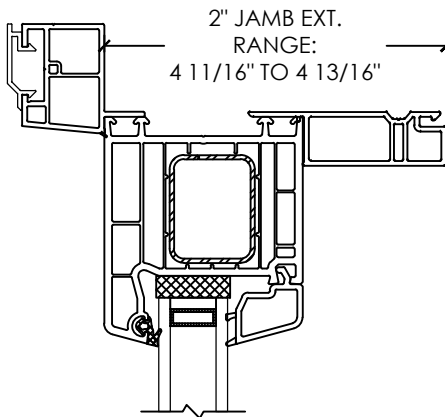

**Vivace 1210**

Section Details | Dual Pane  
PVC Interior Trims | Aluminum Nailing Fin

NOTE: Jamb on all four sides of frame available for 1210 Patio doors only. There is no jamb on the sill of 1210 Swing doors.

**Vivace 1210**

Section Details | Dual Pane  
PVC Interior Trims | Brickmould

NOTE: Jamb on all four sides of frame available for 1210 Patio doors only. There is no jamb on the sill of 1210 Swing doors.