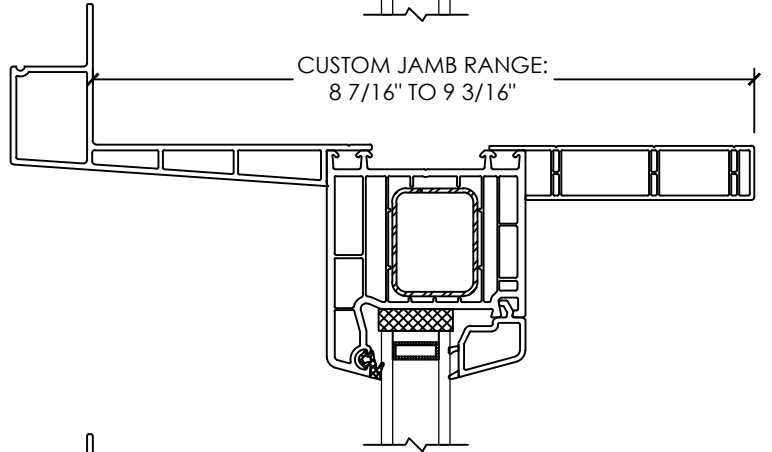

**Vivace 1210**

Section Details | Dual Pane  
PVC Interior Trims | Brickmould

NOTE: Jamb on all four sides of frame available for 1210 Patio doors only. There is no jamb on the sill of 1210 Swing doors.

**Vivace 1210**

Section Details | Dual Pane  
PVC Interior Trims | ICF Nosing

NOTE: Jamb on all four sides of frame available for 1210 Patio doors only. There is no jamb on the sill of 1210 Swing doors.