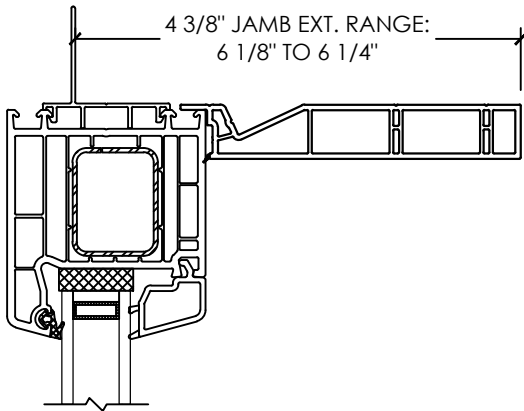

**Vivace 1210**

Section Details | Dual Pane  
PVC Interior Trims | Aluminum Nailing Fin

NOTE: Jamb on all four sides of frame available for 1210 Patio doors only. There is no jamb on the sill of 1210 Swing doors.