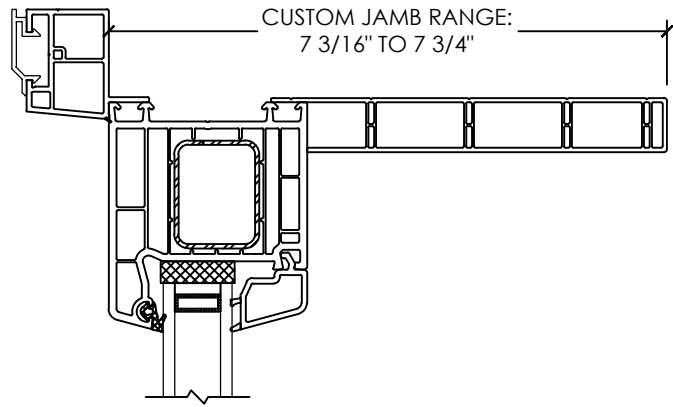

**Vivace 1210**

Section Details | Dual Pane  
PVC Interior Trims | Brickmould

NOTE: Jamb on all four sides of frame available for 1210 Patio doors only. There is no jamb on the sill of 1210 Swing doors.