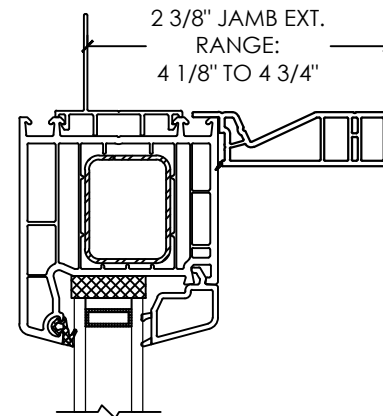

**Vivace 1210**

Section Details | Dual Pane  
PVC Interior Trims | Aluminum Nailing Fin

NOTE: Jamb on all four sides of frame available for 1210 Patio doors only. There is no jamb on the sill of 1210 Swing doors.