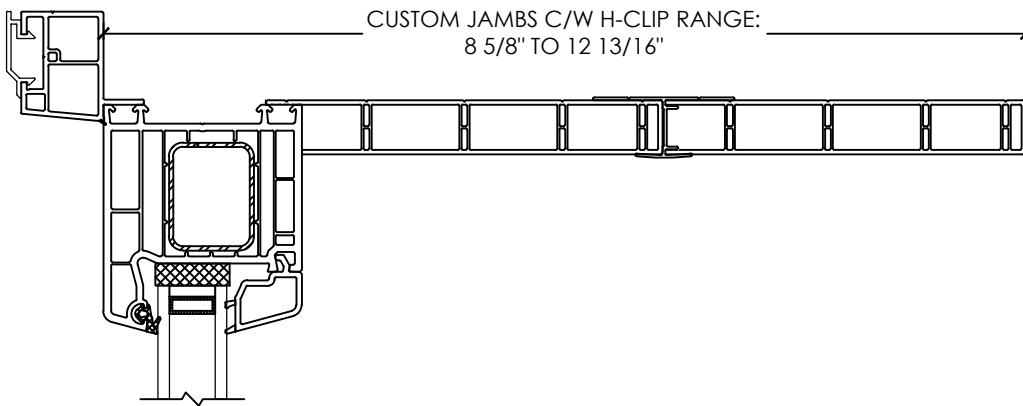

**Vivace 1210**

Section Details | Dual Pane  
PVC Interior Trims | Brickmould

NOTE: Jamb on all four sides of frame available for 1210 Patio doors only. There is no jamb on the sill of 1210 Swing doors.