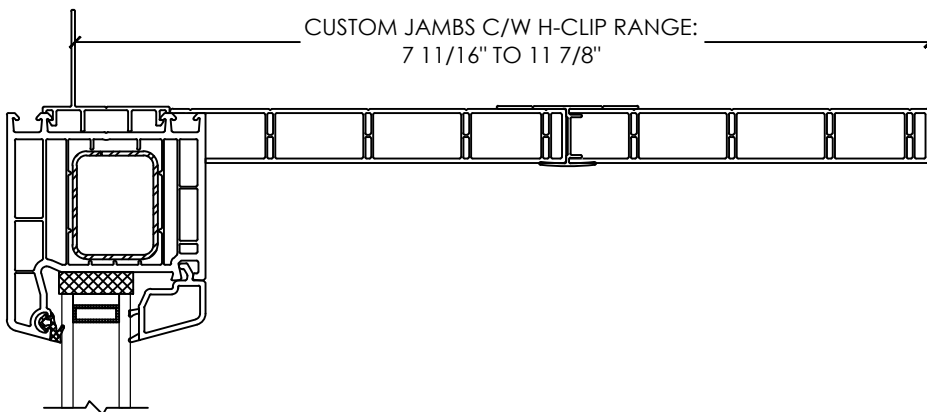

**Vivace 1210**

Section Details | Dual Pane  
PVC Interior Trims | Aluminum Nailing Fin

NOTE: Jamb on all four sides of frame available for 1210 Patio doors only. There is no jamb on the sill of 1210 Swing doors.