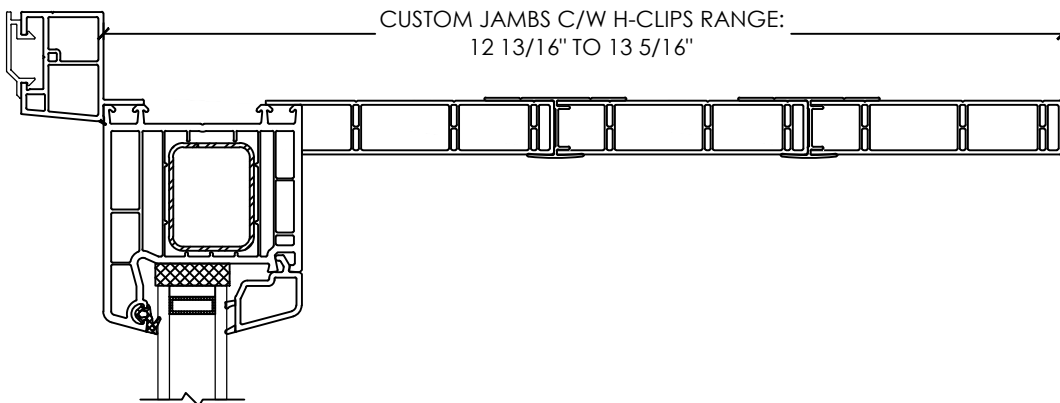

**Vivace 1210**

Section Details | Dual Pane  
PVC Interior Trims | Brickmould

NOTE: Jamb on all four sides of frame available for 1210 Patio doors only. There is no jamb on the sill of 1210 Swing doors.