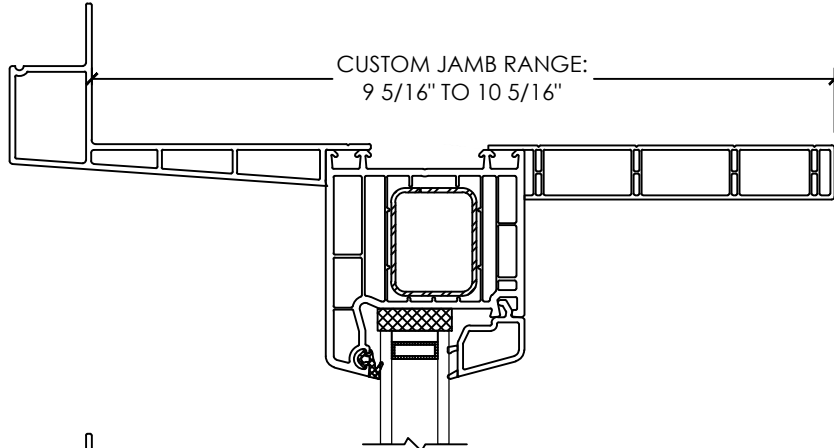

**Vivace 1210**

Section Details | Dual Pane  
PVC Interior Trims | ICF Nosing

NOTE: Jamb on all four sides of frame available for 1210 Patio doors only. There is no jamb on the sill of 1210 Swing doors.

# Vivace 1210

Section Details | Dual Pane  
PVC Interior Trims | ICF Nosing

NOTE: Jamb on all four sides of frame available for 1210 Patio doors only. There is no jamb on the sill of 1210 Swing doors.