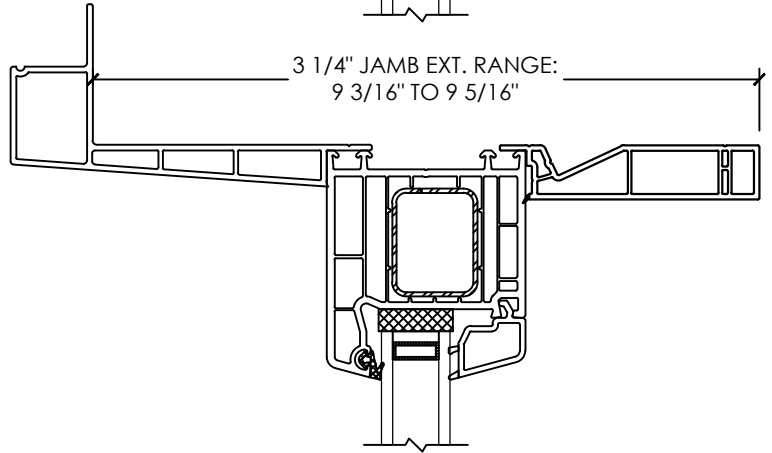

**Vivace 1210**

Section Details | Dual Pane  
PVC Interior Trims | Brickmould

NOTE: Jamb on all four sides of frame available for 1210 Patio doors only. There is no jamb on the sill of 1210 Swing doors.

**Vivace 1210**

Section Details | Dual Pane  
PVC Interior Trims | ICF Nosing

NOTE: Jamb on all four sides of frame available for 1210 Patio doors only. There is no jamb on the sill of 1210 Swing doors.