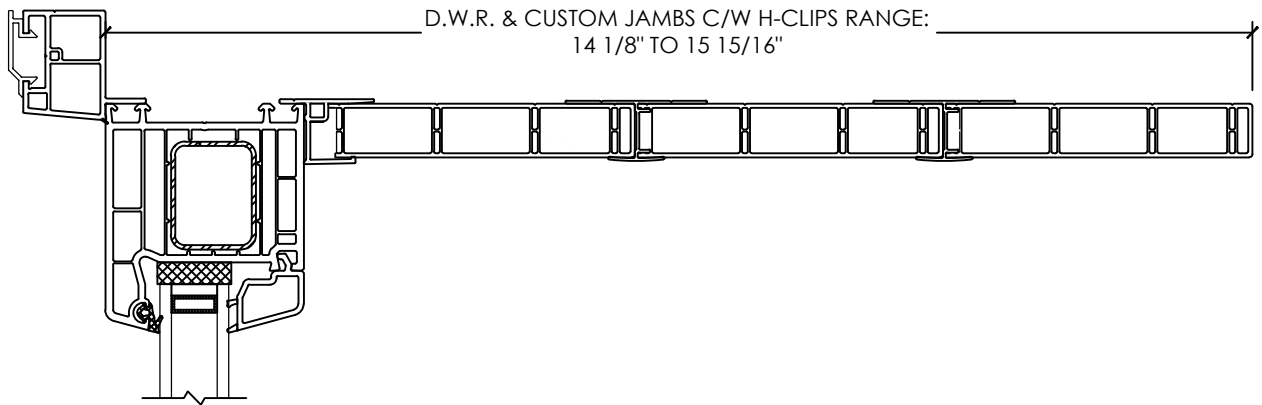

**Vivace 1210**

Section Details | Dual Pane  
PVC Interior Trims | Brickmould

NOTE: Jamb on all four sides of frame available for 1210 Patio doors only. There is no jamb on the sill of 1210 Swing doors.