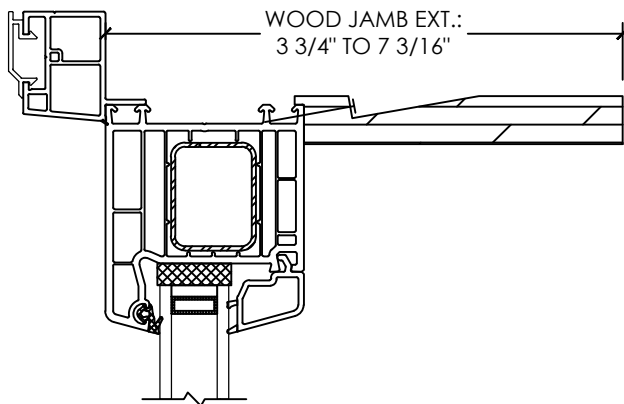

**Vivace 1210**

Section Details | Dual Pane  
PVC Interior Trims | Brickmould

NOTE: Jamb on all four sides of frame available for 1210 Patio doors only. There is no jamb on the sill of 1210 Swing doors.