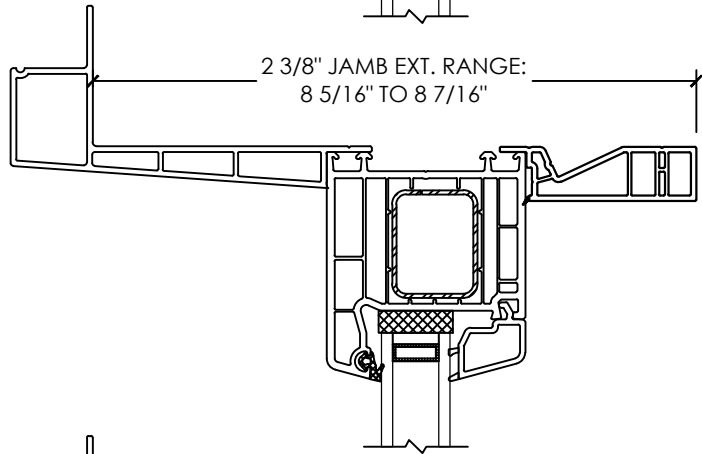

**Vivace 1210**

Section Details | Dual Pane  
PVC Interior Trims | Brickmould

NOTE: Jamb on all four sides of frame available for 1210 Patio doors only. There is no jamb on the sill of 1210 Swing doors.

**Vivace 1210**

Section Details | Dual Pane  
PVC Interior Trims | ICF Nosing

NOTE: Jamb on all four sides of frame available for 1210 Patio doors only. There is no jamb on the sill of 1210 Swing doors.