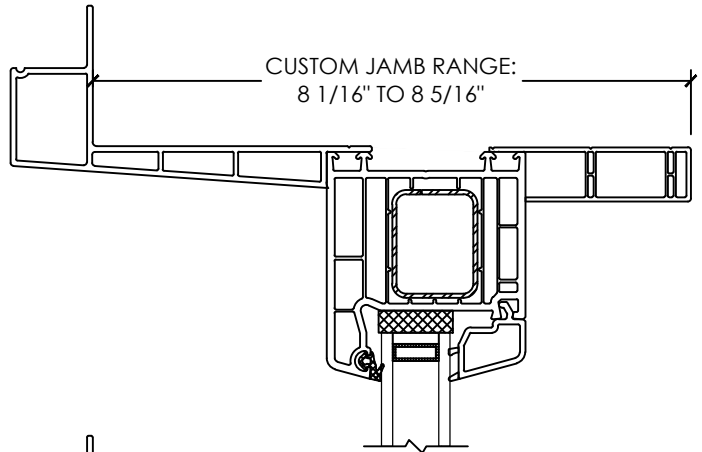

**Vivace 1210**

Section Details | Dual Pane  
PVC Interior Trims | Brickmould

NOTE: Jamb on all four sides of frame available for 1210 Patio doors only. There is no jamb on the sill of 1210 Swing doors.

**Vivace 1210**

Section Details | Dual Pane  
PVC Interior Trims | ICF Nosing

NOTE: Jamb on all four sides of frame available for 1210 Patio doors only. There is no jamb on the sill of 1210 Swing doors.