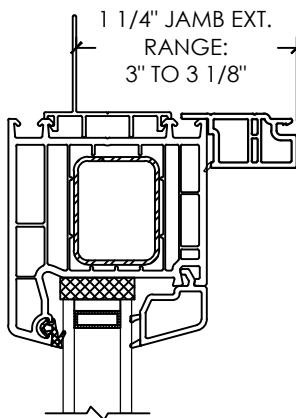

**Vivace 1210**

Section Details | Dual Pane  
PVC Interior Trims | Aluminum Nailing Fin

NOTE: Jamb on all four sides of frame available for 1210 Patio doors only. There is no jamb on the sill of 1210 Swing doors.