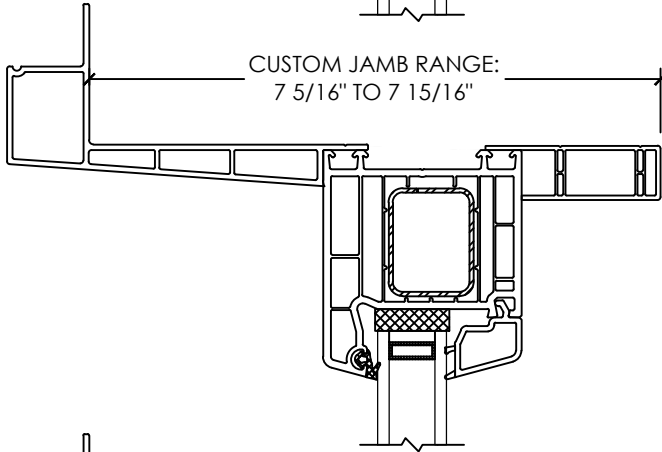

**Vivace 1210**

Section Details | Dual Pane  
PVC Interior Trims | Brickmould

NOTE: Jamb on all four sides of frame available for 1210 Patio doors only. There is no jamb on the sill of 1210 Swing doors.

**Vivace 1210**

Section Details | Dual Pane  
PVC Interior Trims | ICF Nosing

NOTE: Jamb on all four sides of frame available for 1210 Patio doors only. There is no jamb on the sill of 1210 Swing doors.

# Vivace 1210

Section Details | Dual Pane  
PVC Interior Trims | ICF Nosing

NOTE: Jamb on all four sides of frame available for 1210 Patio doors only. There is no jamb on the sill of 1210 Swing doors.