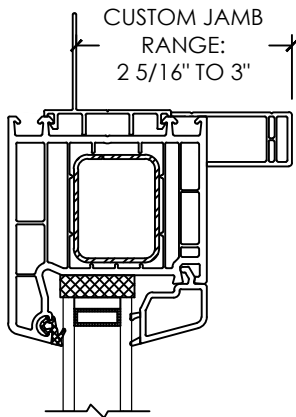

**Vivace 1210**

Section Details | Dual Pane  
PVC Interior Trims | Aluminum Nailing Fin

NOTE: Jamb on all four sides of frame available for 1210 Patio doors only. There is no jamb on the sill of 1210 Swing doors.