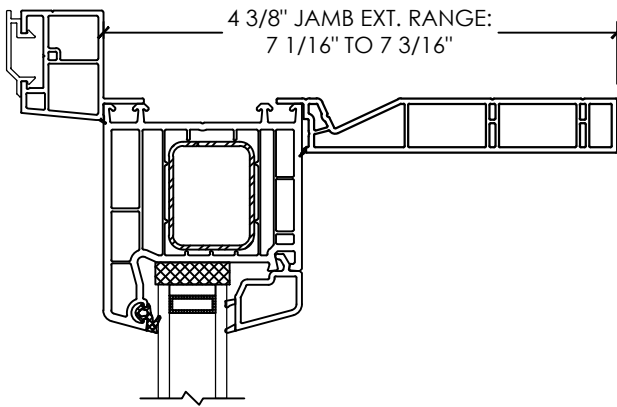

**Vivace 1210**

Section Details | Dual Pane  
PVC Interior Trims | Brickmould

NOTE: Jamb on all four sides of frame available for 1210 Patio doors only. There is no jamb on the sill of 1210 Swing doors.