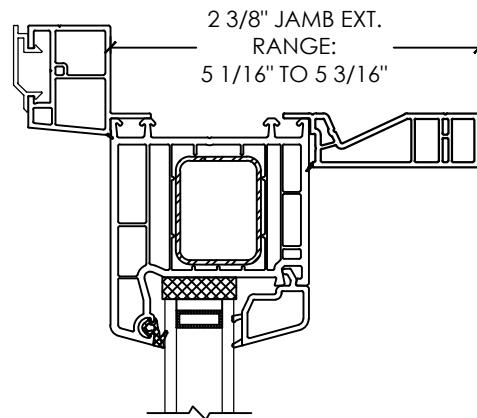

**Vivace 1210**

Section Details | Dual Pane  
PVC Interior Trims | Aluminum Nailing Fin

NOTE: Jamb on all four sides of frame available for 1210 Patio doors only. There is no jamb on the sill of 1210 Swing doors.

**Vivace 1210**

Section Details | Dual Pane  
PVC Interior Trims | Brickmould

NOTE: Jamb on all four sides of frame available for 1210 Patio doors only. There is no jamb on the sill of 1210 Swing doors.