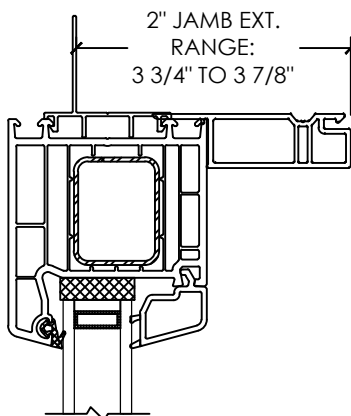

**Vivace 1210**

Section Details | Dual Pane  
PVC Interior Trims | Aluminum Nailing Fin

NOTE: Jamb on all four sides of frame available for 1210 Patio doors only. There is no jamb on the sill of 1210 Swing doors.