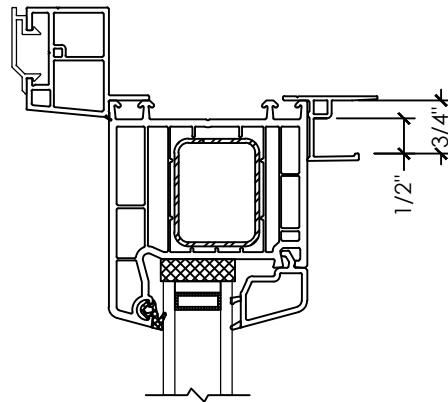

**Vivace 1210**

Section Details | Dual Pane  
PVC Interior Trims | Brickmould

NOTE: Jamb on all four sides of frame available for 1210 Patio doors only. There is no jamb on the sill of 1210 Swing doors.