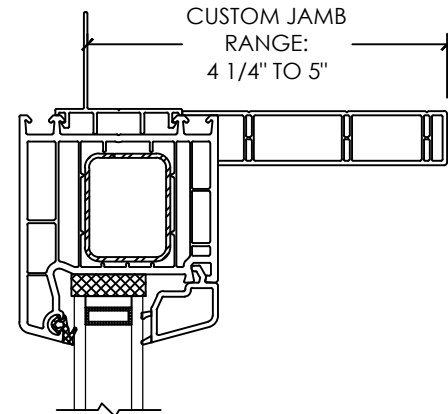

**Vivace 1210**

Section Details | Dual Pane  
PVC Interior Trims | Aluminum Nailing Fin

NOTE: Jamb on all four sides of frame available for 1210 Patio doors only. There is no jamb on the sill of 1210 Swing doors.