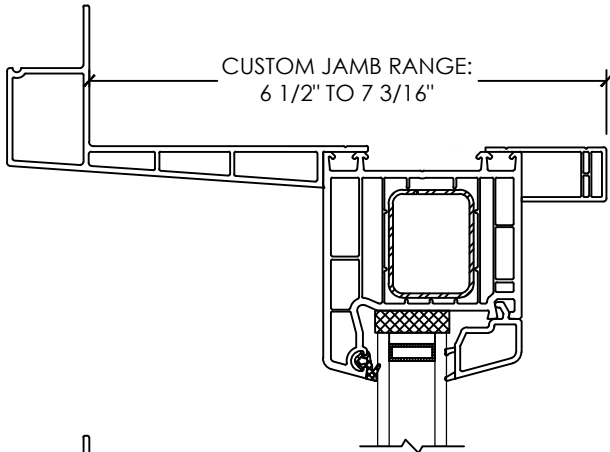

**Vivace 1210**

Section Details | Dual Pane  
PVC Interior Trims | Brickmould

NOTE: Jamb on all four sides of frame available for 1210 Patio doors only. There is no jamb on the sill of 1210 Swing doors.

**Vivace 1210**

Section Details | Dual Pane  
PVC Interior Trims | ICF Nosing

NOTE: Jamb on all four sides of frame available for 1210 Patio doors only. There is no jamb on the sill of 1210 Swing doors.