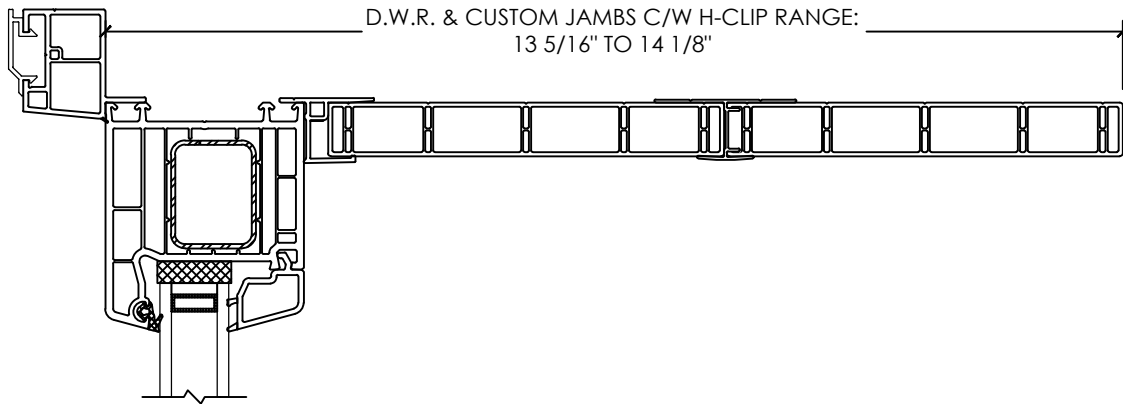

**Vivace 1210**

Section Details | Dual Pane  
PVC Interior Trims | Brickmould

NOTE: Jamb on all four sides of frame available for 1210 Patio doors only. There is no jamb on the sill of 1210 Swing doors.