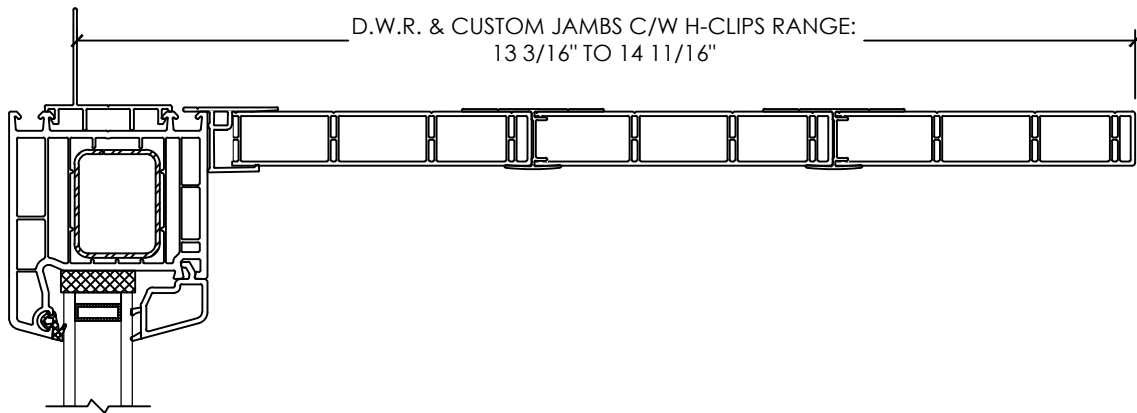

**Vivace 1210**

Section Details | Dual Pane  
PVC Interior Trims | Aluminum Nailing Fin

NOTE: Jamb on all four sides of frame available for 1210 Patio doors only. There is no jamb on the sill of 1210 Swing doors.

**Vivace 1210**

Section Details | Dual Pane  
PVC Interior Trims | Brickmould

NOTE: Jamb on all four sides of frame available for 1210 Patio doors only. There is no jamb on the sill of 1210 Swing doors.