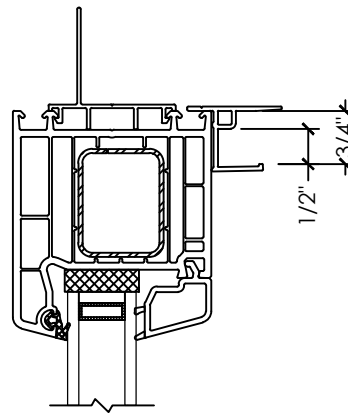

**Vivace 1210**

Section Details | Dual Pane  
PVC Interior Trims | Aluminum Nailing Fin

NOTE: Jamb on all four sides of frame available for 1210 Patio doors only. There is no jamb on the sill of 1210 Swing doors.

**Vivace 1210**

Section Details | Dual Pane  
PVC Interior Trims | Brickmould

NOTE: Jamb on all four sides of frame available for 1210 Patio doors only. There is no jamb on the sill of 1210 Swing doors.