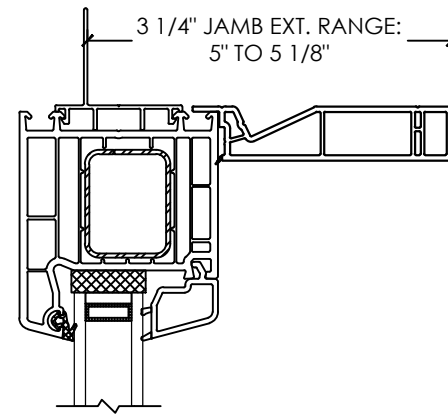

**Vivace 1210**

Section Details | Dual Pane  
PVC Interior Trims | Aluminum Nailing Fin

NOTE: Jamb on all four sides of frame available for 1210 Patio doors only. There is no jamb on the sill of 1210 Swing doors.