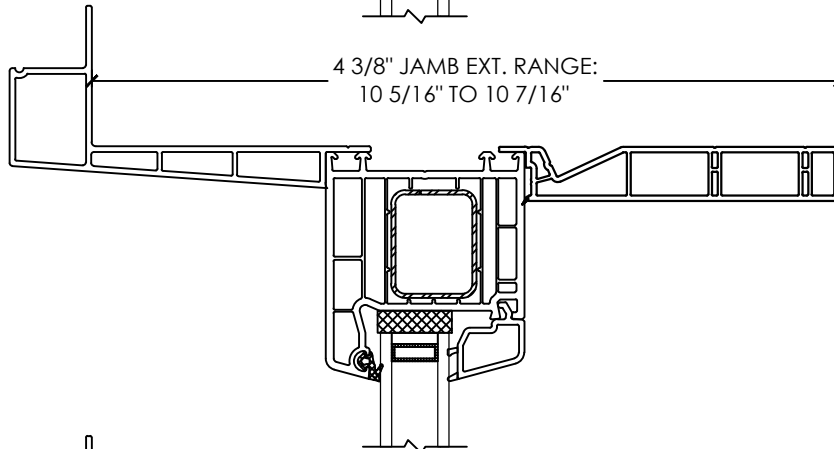

**Vivace 1210**

Section Details | Dual Pane  
PVC Interior Trims | ICF Nosing

NOTE: Jamb on all four sides of frame available for 1210 Patio doors only. There is no jamb on the sill of 1210 Swing doors.

# Vivace 1210

Section Details | Dual Pane  
PVC Interior Trims | ICF Nosing

NOTE: Jamb on all four sides of frame available for 1210 Patio doors only. There is no jamb on the sill of 1210 Swing doors.