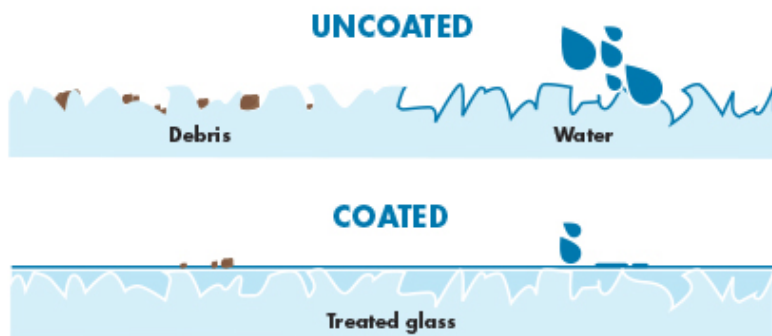

CLEAN LESS, LIVE MORE.

**GIVE YOUR DURABUILT WINDOWS ANOTHER ADVANTAGE
WITH DIAMON-FUSION® WINDOW COATINGS!**

Glass may appear smooth, but it's made up of microscopic peaks and valleys where contaminants can get lodged and stuck, compromising the clarity of your windows. Diamon-Fusion® Protective Glass Coating fills in these peaks and valleys and creates a smooth, seamless surface that protects against moisture, dust, scum, and debris, as well as hazing, yellowing, and general aging.

As a result, enjoy crystal-clear, high-performing windows for the entirety of their lifetime, guaranteed!

**FIND OUT
MORE**

THE NATURE OF GLASS

Cut your cleaning time by up to 90%

All you need is water, no more harsh cleaners