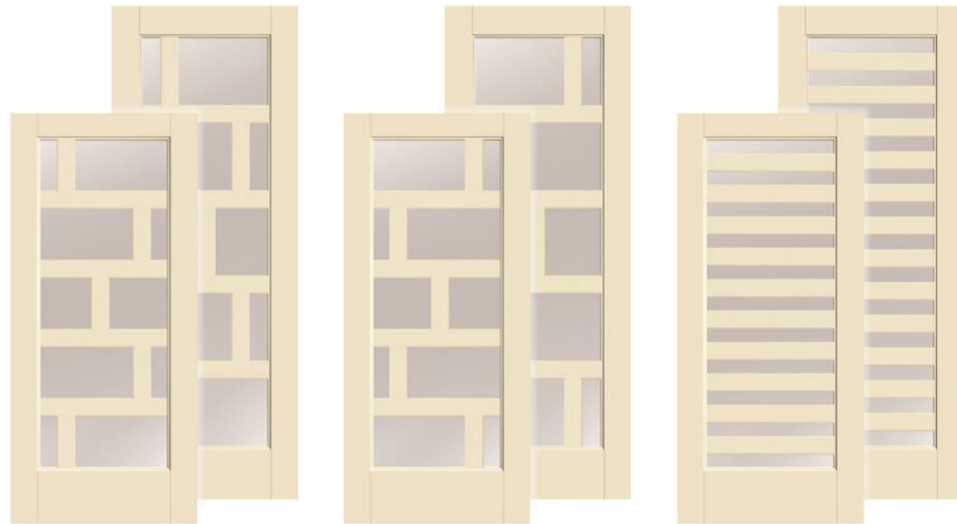

Enliten® | Flush-Glazed Contemporary

Flat 3 ¼" SDL