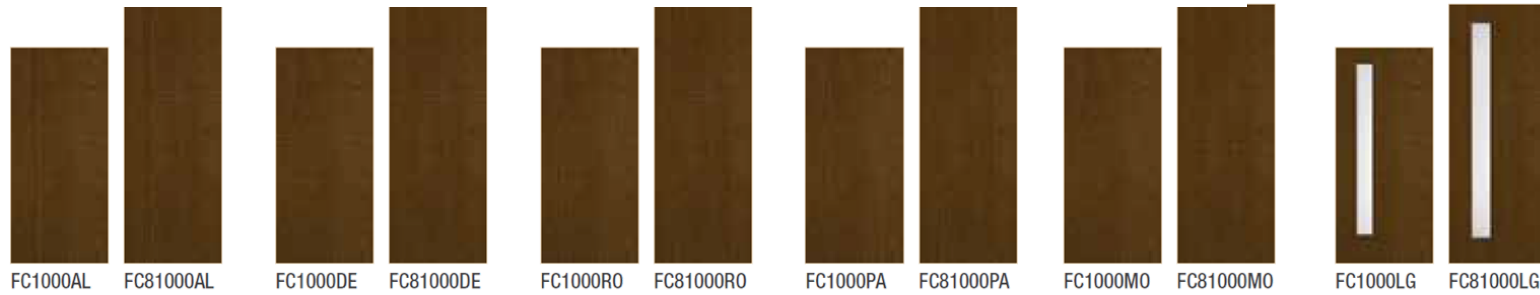

Fibre-Classic® Oak