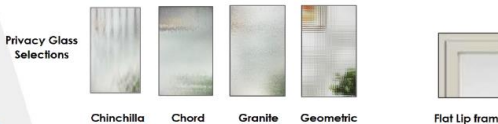

Privacy Glass Selections: Chinchilla, Chord, Granite, Geometric, Flat Lip frame