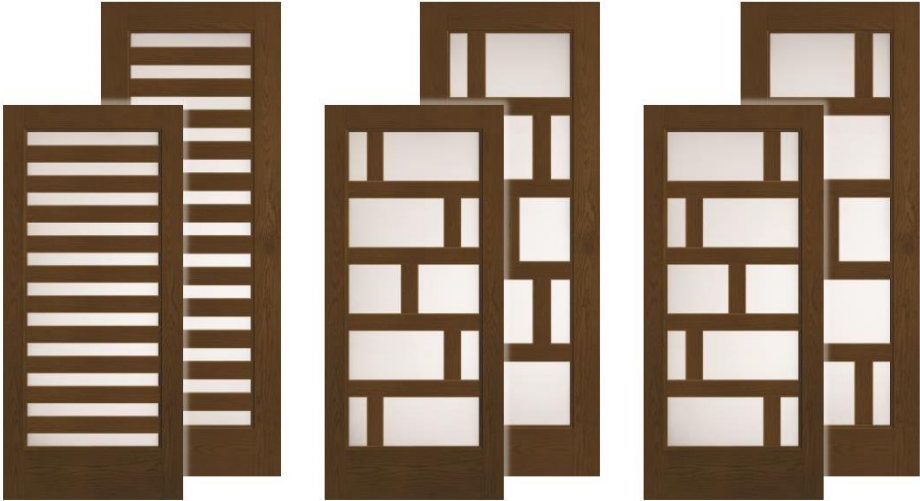

Enliten® | Flush-Glazed Oak

Flat 3 1/4" SDL