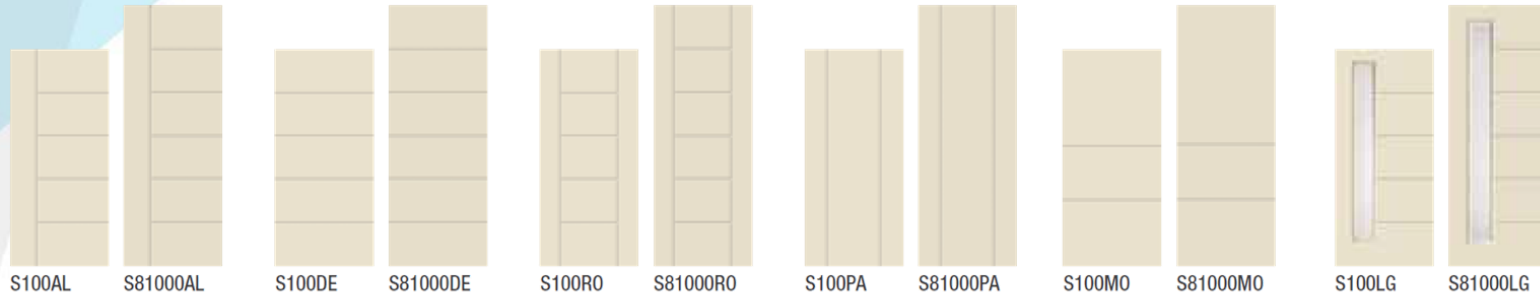

Grooved Doors | Contemporary

Smooth-Star®