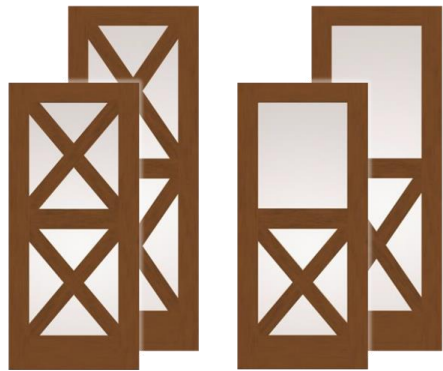

Classic-Craft® | Modern Farmhouse