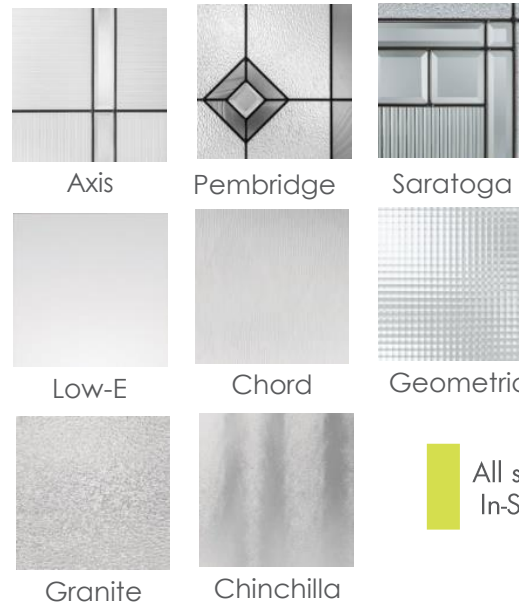

All shown
In-Stock

Use Panel doors to match your interior doors

Optional 4-Block Dentil Shelf for Craftsman-lite with Flat Profile Lite frame