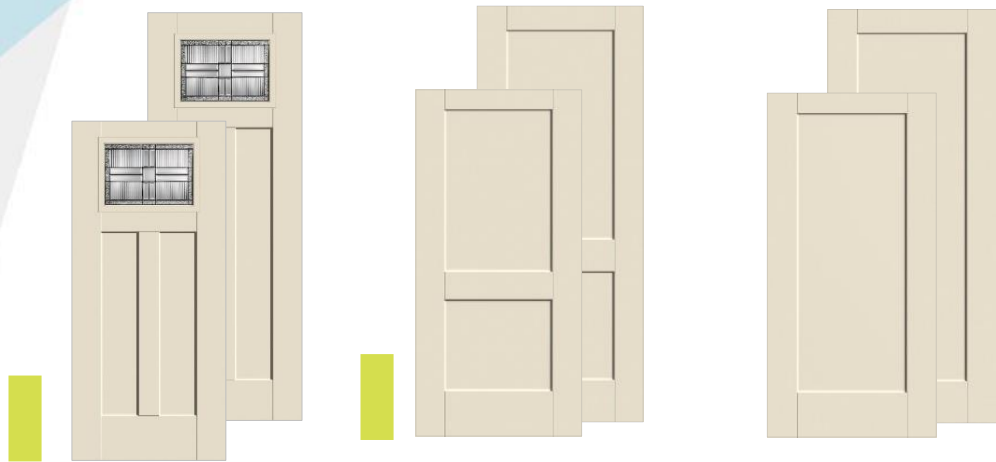

Smooth-Star® | Shaker

Giving a nod to the craftsmanship that inspired them. Lends fresh look with a simple, casual design.

Craftsman Shaker with Flat Profile Lite Frame

2-Panel Shaker

1-Panel Shaker