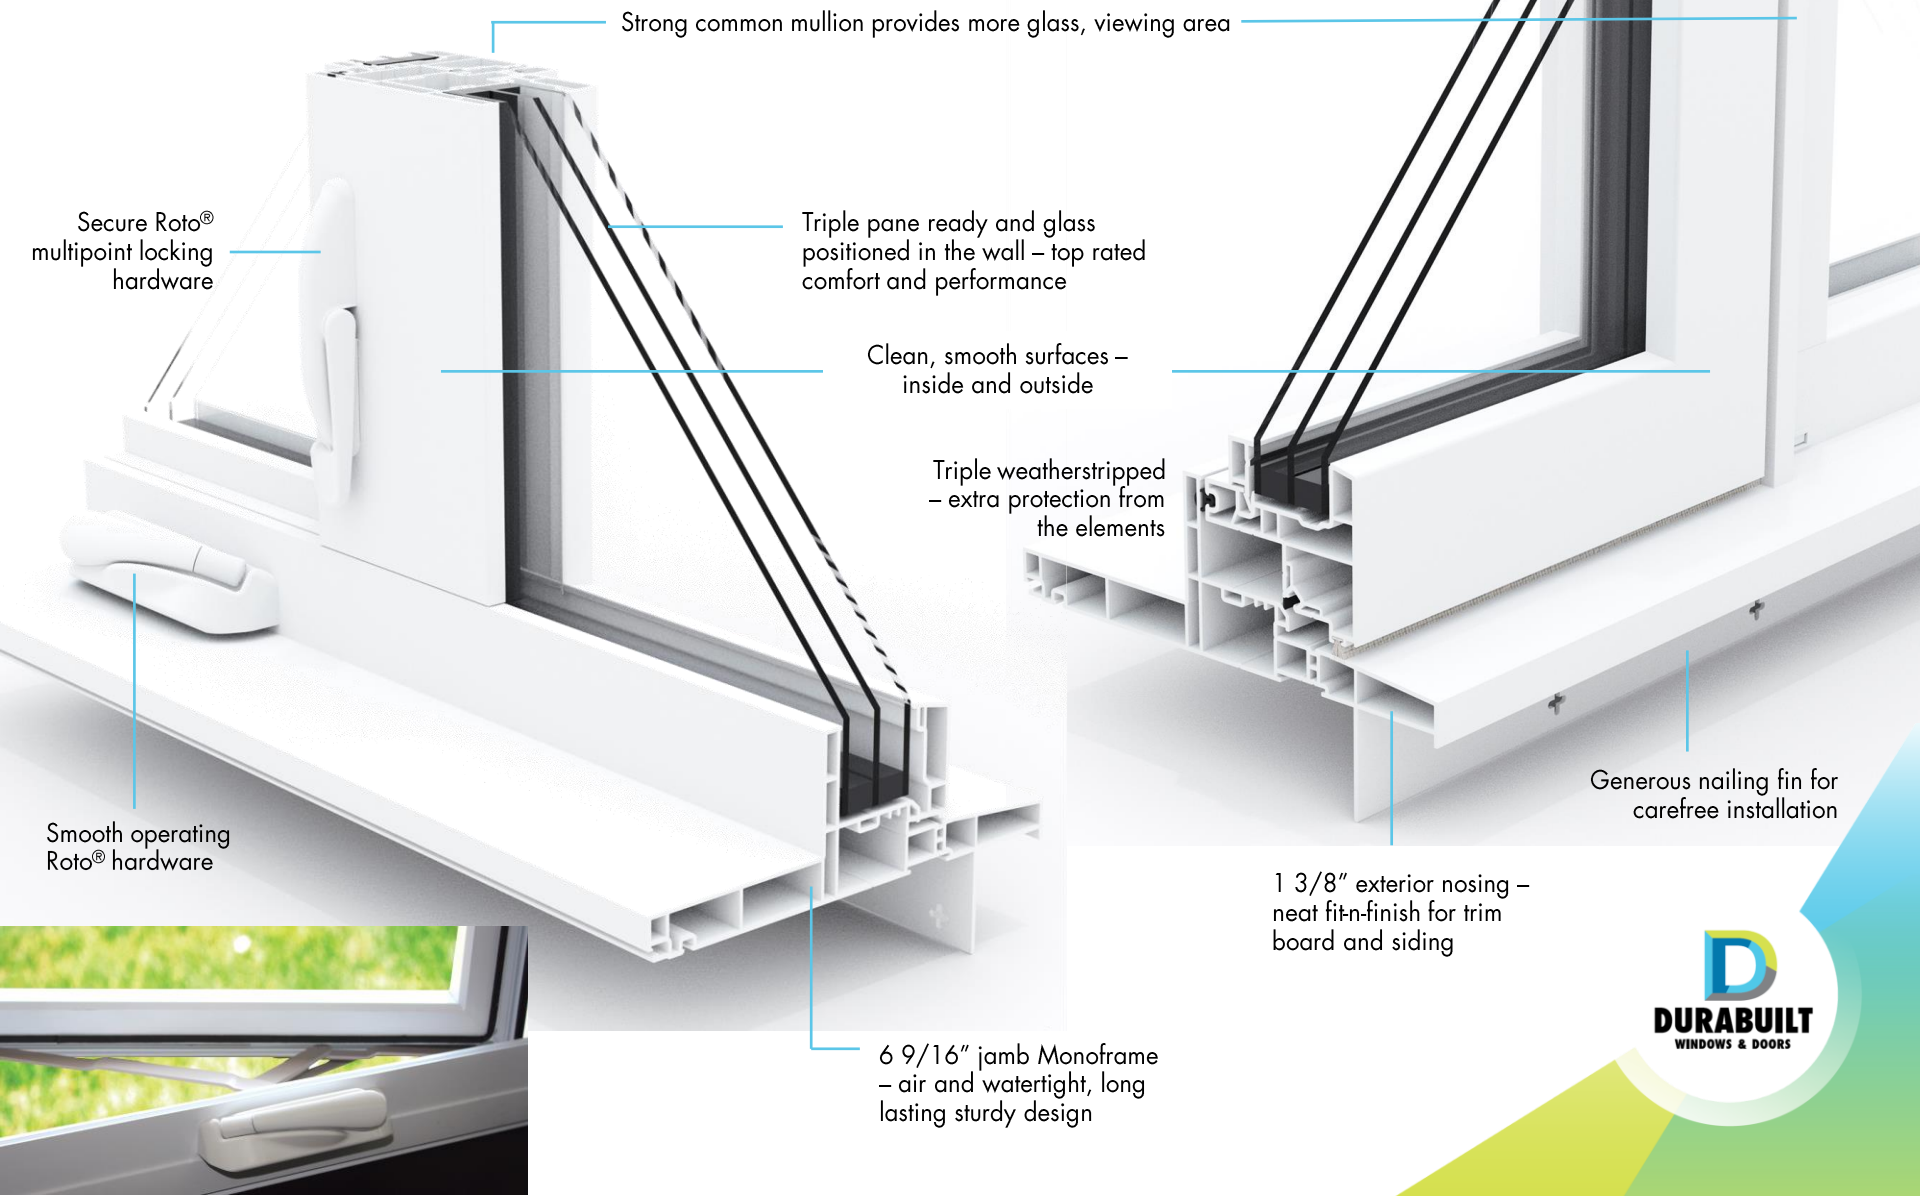

Omega

Monoframe Casement / Direct Set

Strong common mullion provides more glass, viewing area

Secure Roto® multipoint locking hardware

Triple pane ready and glass positioned in the wall – top rated comfort and performance

Clean, smooth surfaces – inside and outside

Triple weatherstripped – extra protection from the elements

Generous nailing fin for carefree installation

1 3/8" exterior nosing – neat fit-finish for trim board and siding

Smooth operating Roto® hardware

6 9/16" jamb Monoframe – air and watertight, long lasting sturdy design