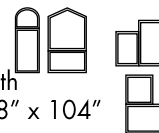

Sell the Right Solution – Check the Boxes

Do a thorough up-front discovery and ask the right questions to determine the best solution – provide a positive experience.

Monoframe all-in new build

- ☑ 6 9/16" jamb width
- ☑ Single or Combinations up to 10' x 8' or 8' x 10' frame size
- ☑ Common mullion
- ☑ No Exterior of Interior Trims* (*1/8" extender)
- ☑ Exterior Laminate finish (Interior Laminate not available)

Continuous frame versatile – new build and renovation

- ☑ Standard and custom jamb width
- ☑ Single or Combinations up to 10' x 8' or 8' x 10' frame size
- ☑ Common mullion
- ☑ Exterior or Interior Trims
- ☑ Exterior and Interior Laminate finish* (*Omega and Alpha Patio door)
- ☑ Aluminum Clad Omega

Box-to-Box Mullion more versatile – new build and renovation

- ☑ Standard or custom jamb width
- ☑ Specialty windows
- ☑ Dissimilar height or width
- ☑ Combinations up to 168" x 104" or 104" x 168"
- ☑ Low-profile Picture and high-profile Fixed frame
- ☑ Exterior and Interior Laminate finish* (*Omega and Alpha Patio door)
- ☑ Aluminum Clad Omega