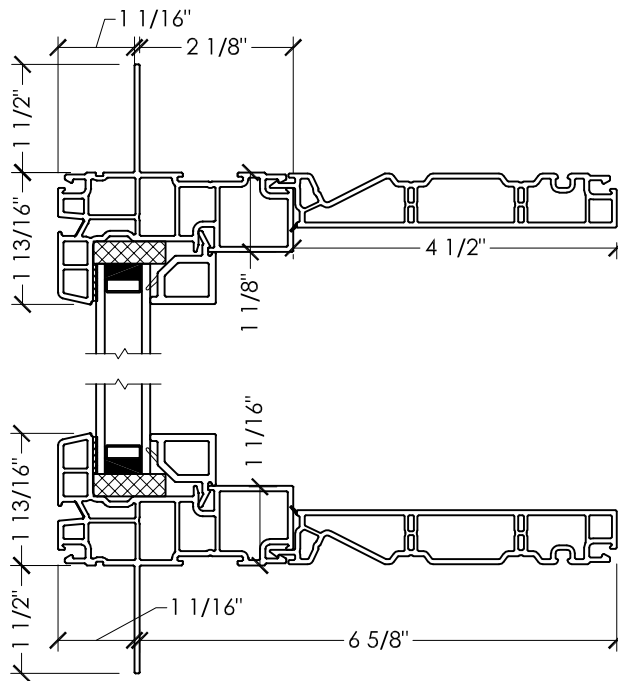

**A** SECTION DETAIL  
Jamb

**B** SECTION DETAIL  
Head and Sill

# Omega

Picture  
Dual Pane

Picture / Picture

**A** SECTION DETAIL  
Picture / Picture Box-to-Box Mullion

Picture / Picture

**A** SECTION DETAIL  
Picture / Picture Box-to-Box Mullion - 1/8" Reinforcement

Picture / Picture

**A** SECTION DETAIL  
Picture / Picture Box-to-Box Mullion - 1/2" Reinforcement

# Omega

Picture  
Dual Pane

Picture / Casement

**A** SECTION DETAIL  
Picture / Casement Box-to-Box Mullion

Picture / Casement

**A** SECTION DETAIL  
Picture / Casement Box-to-Box Mullion - 1/8" Reinforcement