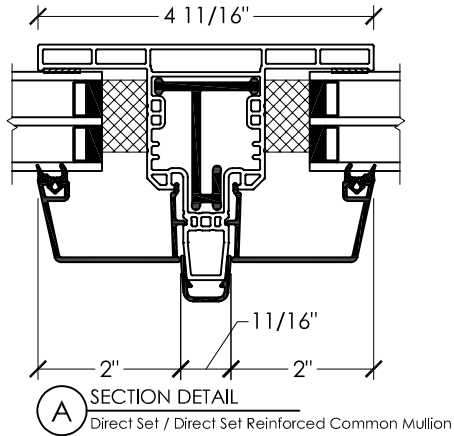

Omega - Aluminum Clad

Aluminum Clad Direct Set
Dual Pane

A SECTION DETAIL
Jamb

B SECTION DETAIL
Head and Sill

Omega - Aluminum Clad

Aluminum Clad Direct Set
Dual Pane

Direct Set / Direct Set

Direct Set / Fixed sash