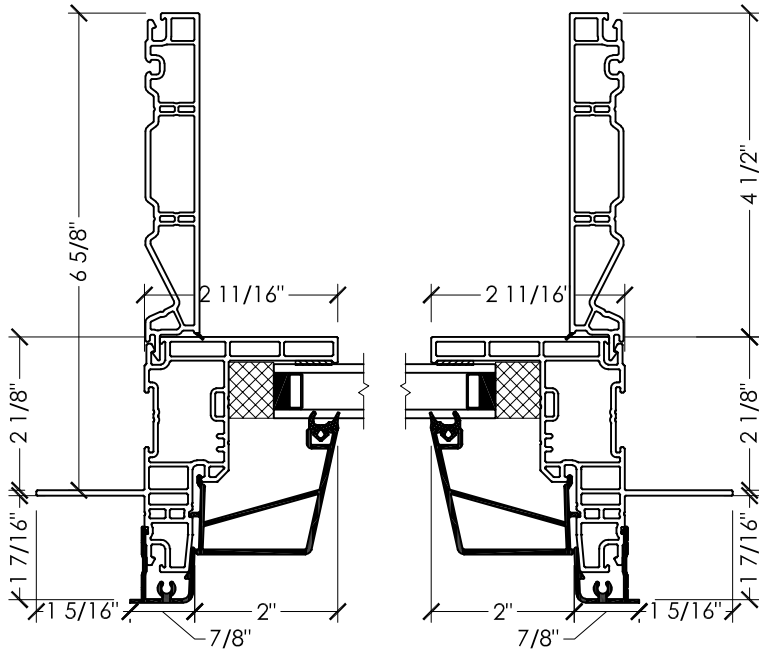

Omega - Aluminum Clad

Aluminum Clad Direct Set
Dual Pane

A SECTION DETAIL
Jamb

B SECTION DETAIL
Head and Sill

Omega - Aluminum Clad

Aluminum Clad Direct Set
Dual Pane

Direct Set / Direct Set

Direct Set / Fixed sash