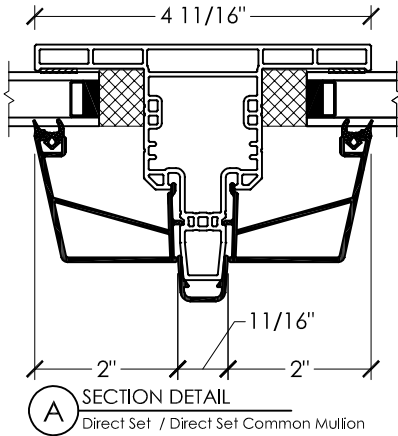

Omega - Aluminum Clad

Aluminum Clad Direct Set
Dual Pane

A SECTION DETAIL
Jamb

B SECTION DETAIL
Head and Sill

Omega - Aluminum Clad

Aluminum Clad Direct Set
Dual Pane

Direct Set / Direct Set

Direct Set / Fixed sash