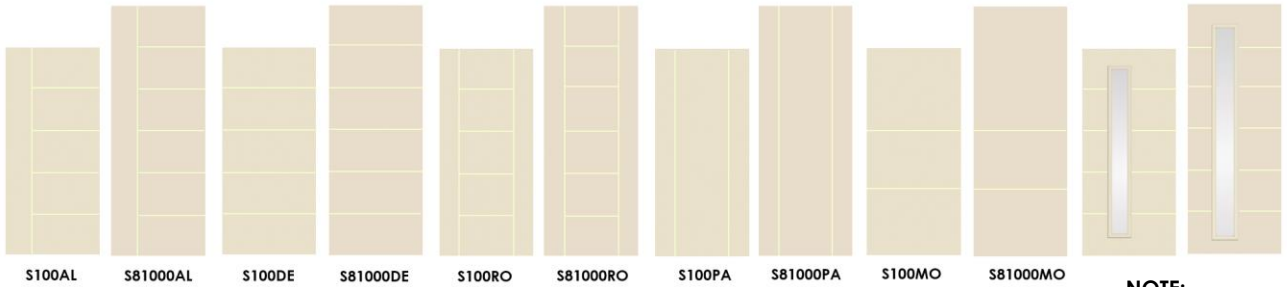

IN-STOCK DOORS

Reference Guide

Grooved Doors

NOTE: SEE Page 1 for Flush door sizes

NOTE:
Glass selection
SEE Page 1