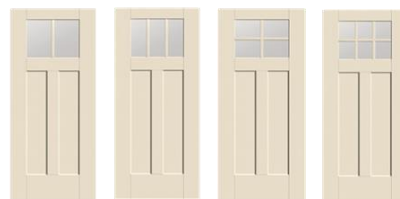

Shaker Style Flush-Glazed®

2'8" x 6'8"	S4810	S4810XE	1'0" x 6'8"	S2000SL
3'0" x 6'8"	S4810	S4810XE	1'2" x 6'8"	S2000SL

3 1/2" Simulated divided lites

Refer to our
door
brochure
for product
codes

1 1/8" Simulated divided lites

Flat Profile

2-panel Plank Arch

1-panel
Plank

Door sizes /
Door types

Classic-Craft® Rustic

3'0" x 6'8"	CCR205
3'0" x 8'0"	CCR8205

3'0" x 6'8"

Plastpro