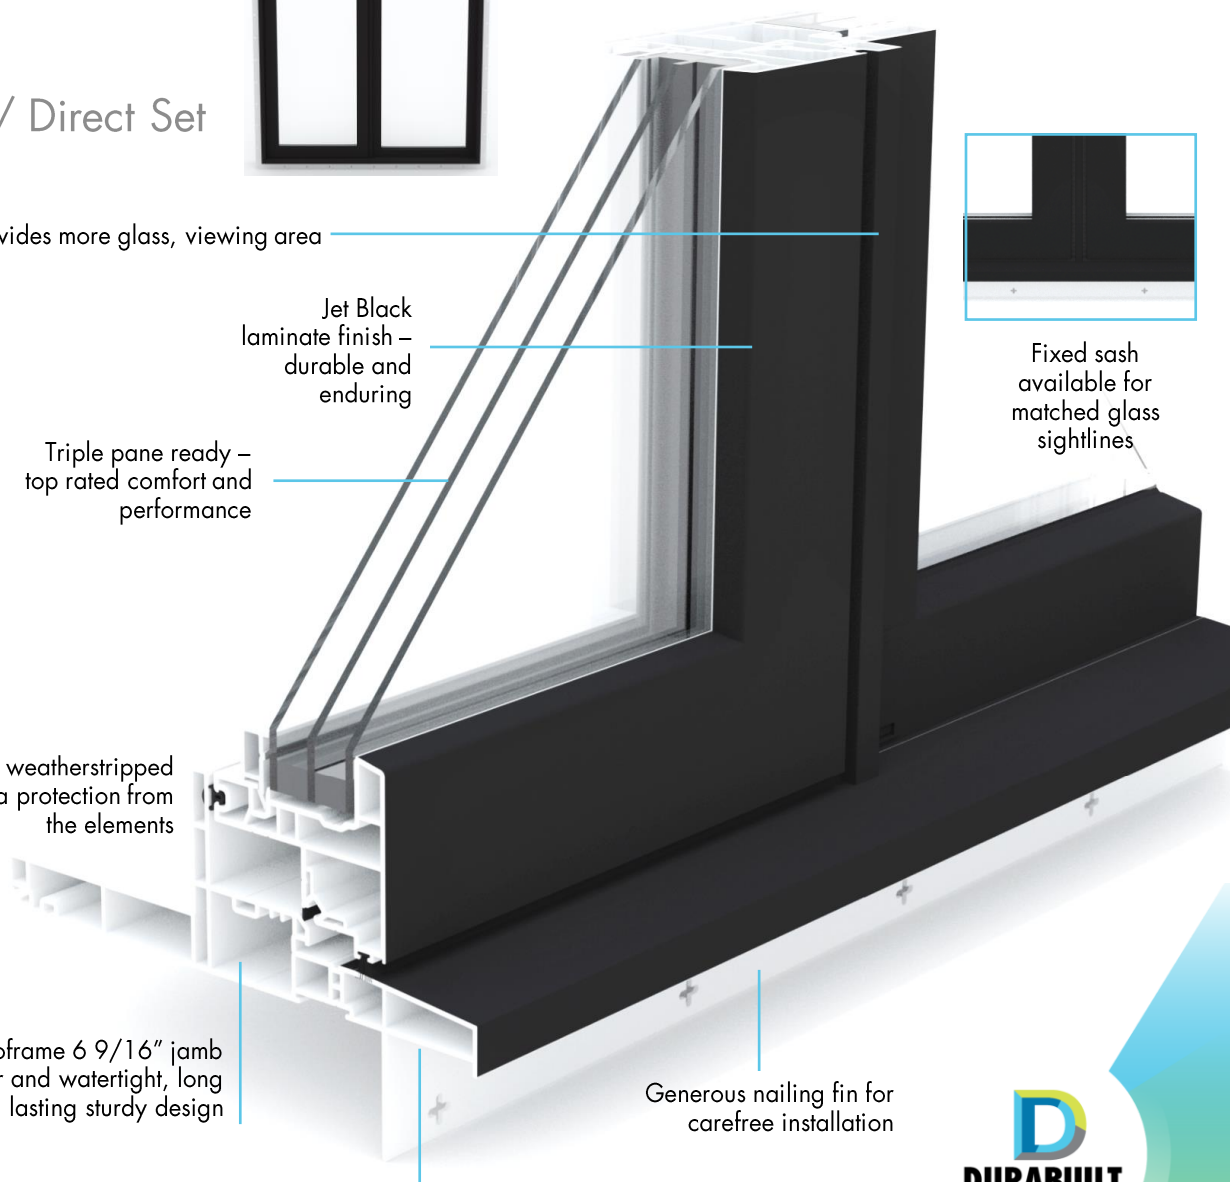

Omega

Jet Black Laminate Monoframe Casement / Direct Set

Strong common mullion provides more glass, viewing area

Jet Black laminate finish – durable and enduring

Triple pane ready – top rated comfort and performance

Fixed sash available for matched glass sightlines

Secure Roto® multipoint locking hardware

Clean, smooth surfaces

Triple weatherstripped – extra protection from the elements

Smooth operating Roto® hardware

Monoframe 6 9/16" jamb – air and watertight, long lasting sturdy design

Generous nailing fin for carefree installation

1 3/8" exterior nosing – neat fit-n-finish for trim board and siding

DURABUILT
WINDOWS & DOORS