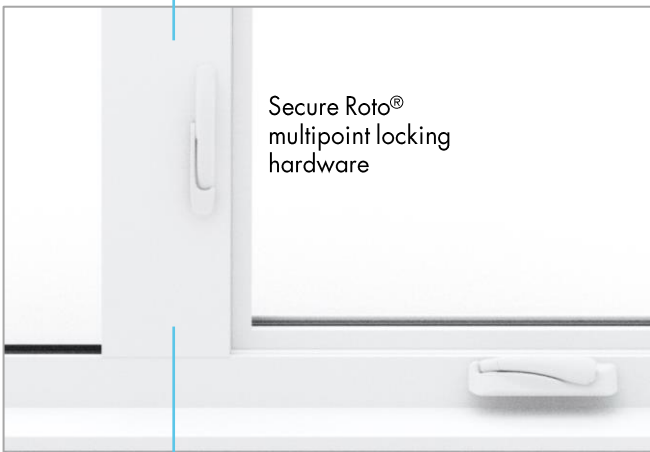

Omega

Jet Black Laminate Monoframe Casement / Direct Set

Strong common mullion provides more glass, viewing area

Jet Black laminate finish – durable and enduring

Triple pane ready – top rated comfort and performance

Fixed sash available for matched glass sightlines

Secure Roto® multipoint locking hardware

Clean, smooth surfaces

Triple weatherstripped – extra protection from the elements

Smooth operating Roto® hardware