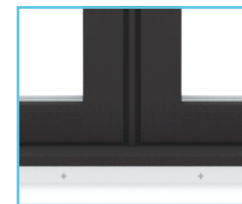

Omega

Jet Black Continuous frame Casement / Direct Set

Jet Black
laminate finish –
durable and
enduring

Strong common mullion provides more glass, viewing area

Triple pane ready –
top rated comfort and
performance

Clean, smooth surfaces
– inside and outside

Fixed sash
available for
matched glass
sightlines

Secure Roto®
multipoint locking
hardware

Triple weatherstripped
– extra protection from
the elements

Generous nailing fin for
carefree installation

Full 3 ¼" continuous frame
– air and watertight with
applied jamb extension to
fit your size

Accessory ports for your
choice of exterior trims
(Extender, Brickmould)

Interior Laminate finishes

Jet Black

Stainable Fir