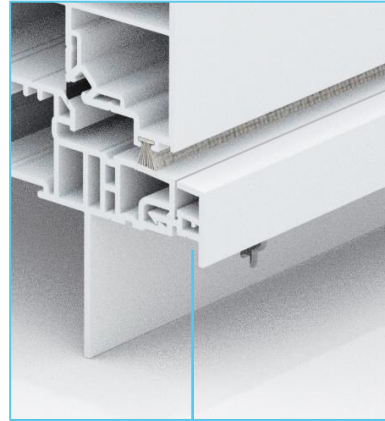

Omega

3/8" Extender

Exterior trim that provides an overall 1 3/8" nosing

3 1/4" Frame with 3/8" Extender

- Nosing for continuous frame or box-to-box mulled windows
- Provide an overall 1 3/8" offset for improved fit-n-finish for exterior Smart board trims
- Consistent appearance to Monoframe windows

Monoframe

3/8" Extender

Full 3 1/4" frame with applied jamb extension to fit your size