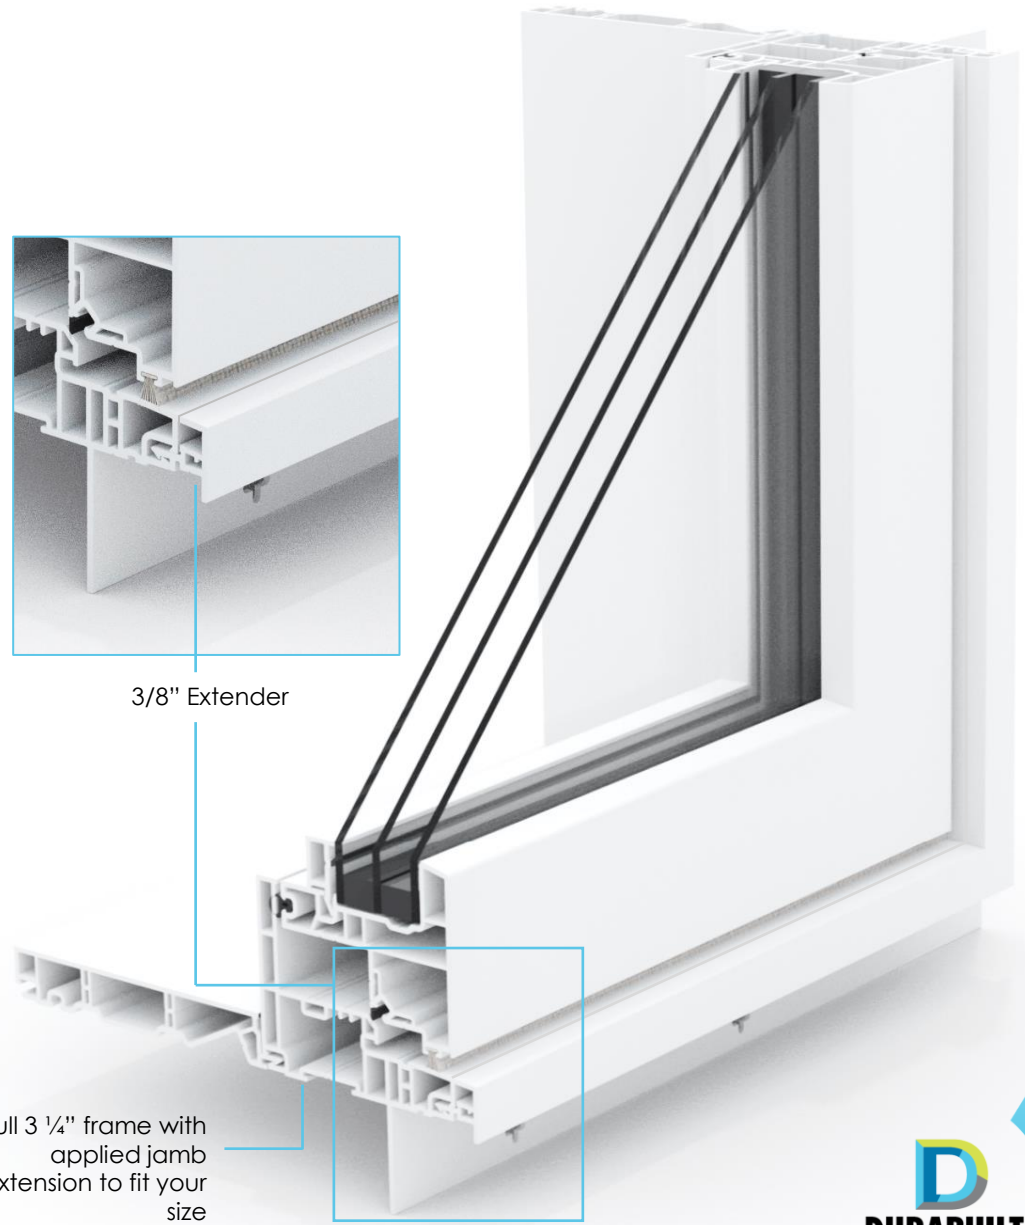

Omega

3/8" Extender

Exterior trim that provides an overall 1 3/8" nosing

3 1/4" Frame with 3/8" Extender

- Nosing for continuous frame or box-to-box mulled windows
- Provide an overall 1 3/8" offset for improved fit-n-finish for exterior Smart board trims
- Consistent appearance to Monoframe windows

Monoframe

3/8" Extender

Full 3 1/4" frame with applied jamb extension to fit your size