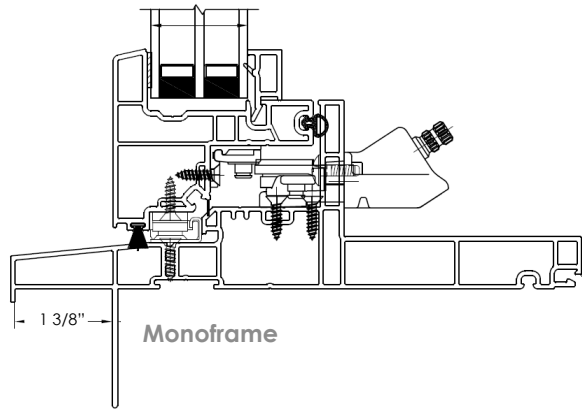

Omega

3/8" Extender

Exterior trim that provides an overall 1 3/8" nosing

3 1/4" Frame with 3/8" Extender

- Nosing for continuous frame or box-to-box mulled windows
- Provide an overall 1 3/8" offset for improved fit-n-finish for exterior Smart board trims
- Consistent appearance to Monoframe windows

Monoframe

3/8" Extender

Full 3 1/4" frame with applied jamb extension to fit your size