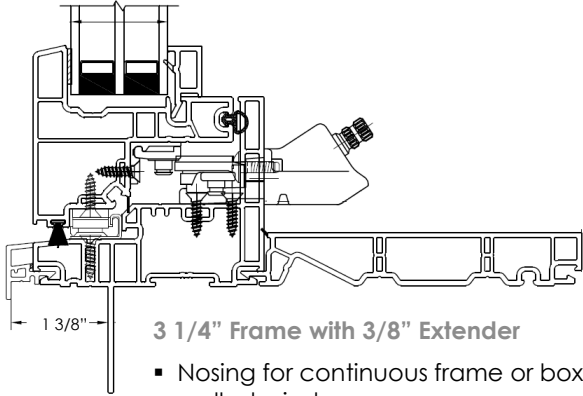

Omega

3/8" Extender

Exterior trim that provides an overall 1 3/8" nosing

3 1/4" Frame with 3/8" Extender

- Nosing for continuous frame or box-to-box mulled windows
- Provide an overall 1 3/8" offset for improved fit-n-finish for exterior Smart board trims
- Consistent appearance to Monoframe windows

Monoframe

3/8" Extender

Full 3 1/4" frame with applied jamb extension to fit your size