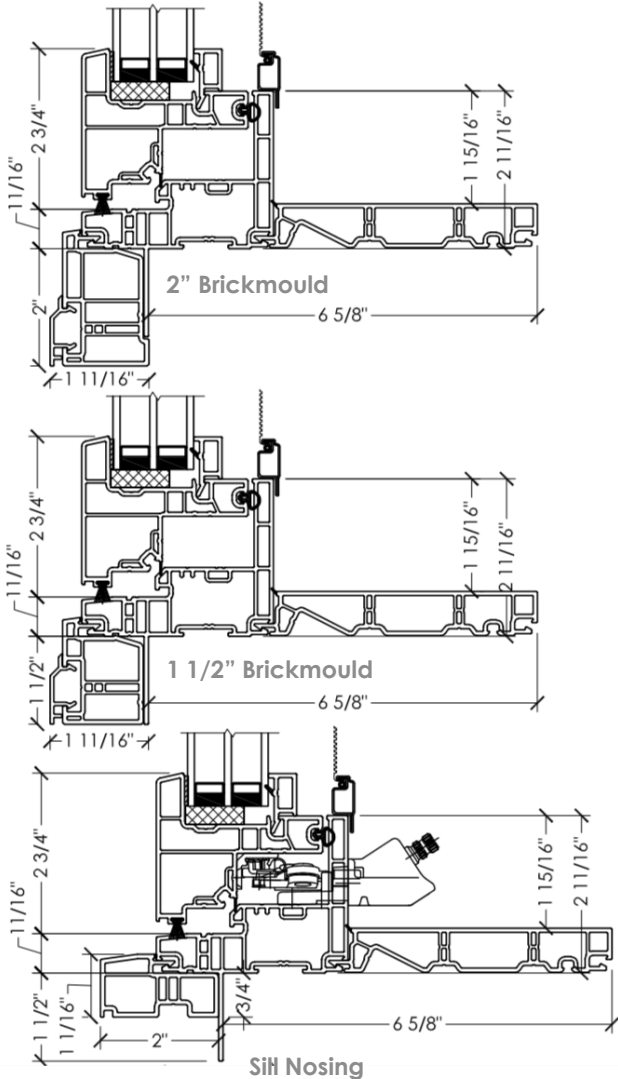

Omega

Brickmould w/ Sloped Sill

Perfect window replacement solutions

Traditional looking
Brickmould with removable
finish strip for ease of
installation – available in
2" and 1 1/2" widths
(also available as
brickmould all four sides)

Full 3 1/4" continuous
frame – air and
watertight frame with
applied jamb extension
to fit your size

Extended sloped sill for
proper watershed and
similar appearance to
traditional wood
windows