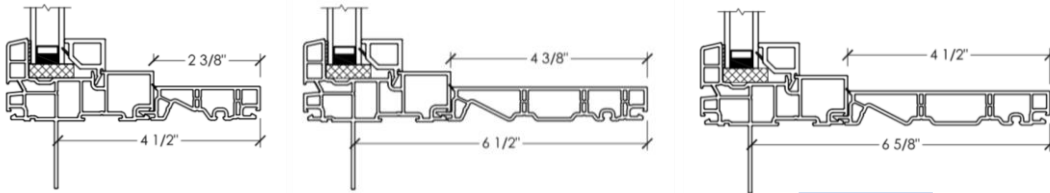

## Interior Jamb Extensions

Standard and Custom sizes for enhanced versatility

### Standard Jamb Extensions

- Handy 1/8" extender can be used to achieve a wider jamb, or as an on-site extension
- Also available in stain grade and paint grade wood

1/8" extender

### Custom Jamb Extensions

- Available as a one-piece extension up to 7 13/16", or 8 1/2" when used with our U-channel return
- H-clip required to join jambs for wider than 8 1/2" wall applications
- Also available in stain grade and paint grade wood