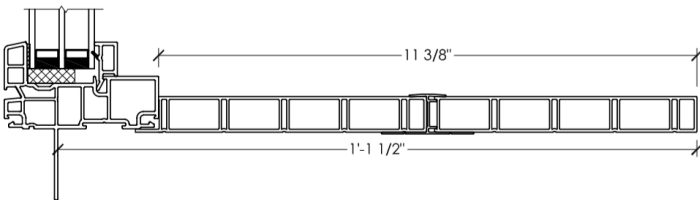

## Interior Jamb Extensions

Standard and Custom sizes for enhanced versatility

### Standard Jamb Extensions

- Handy 1/8" extender can be used to achieve a wider jamb, or as an on-site extension
- Also available in stain grade and paint grade wood

1/8" extender

### Custom Jamb Extensions

- Available as a one-piece extension up to 7 13/16", or 8 1/2" when used with our U-channel return
- H-clip required to join jambs for wider than 8 1/2" wall applications
- Also available in stain grade and paint grade wood