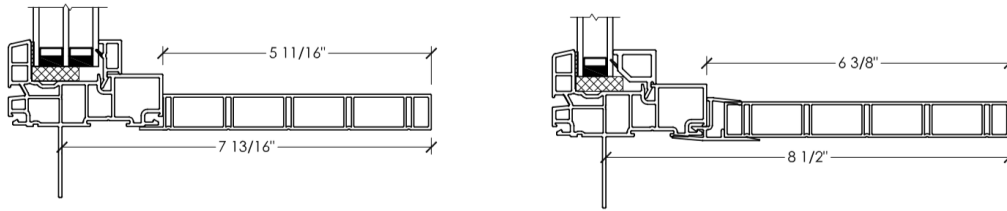

## Interior Jamb Extensions

Standard and Custom sizes for enhanced versatility

### Standard Jamb Extensions

- Handy 1/8" extender can be used to achieve a wider jamb, or as an on-site extension
- Also available in stain grade and paint grade wood

1/8" extender

### Custom Jamb Extensions

- Available as a one-piece extension up to 7 13/16", or 8 1/2" when used with our U-channel return
- H-clip required to join jambs for wider than 8 1/2" wall applications
- Also available in stain grade and paint grade wood