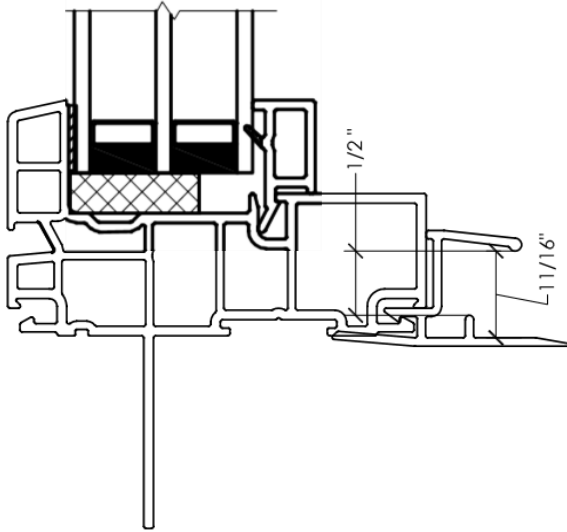

### Interior U-Channel Return

Versatile Fit-n-Finish option

#### U-Channel Return

- Versatile accessory that accepts your choice of 1/2" and 5/8" drywall and the top leg extends up to accept 1 1/16" and 3/4" material

Full 3 1/4" continuous frame – air and watertight frame with applied jamb extension to fit your size