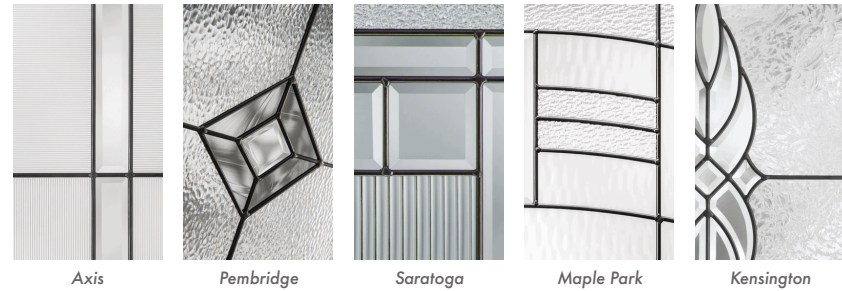

BLACK NICKEL CAMING

	Axis	Pembridge	Saratoga	Maple Park	Kensington
8" x 6"	FL	FL			
21" x 15"	FL	FL	FL		
22" x 36"					
8" x 36"					
22" x 47"					
8" x 47"					
22" x 64"					
7" x 64"	FL	FL	FL	FL	FL
7" x 80"					
22" x 80"